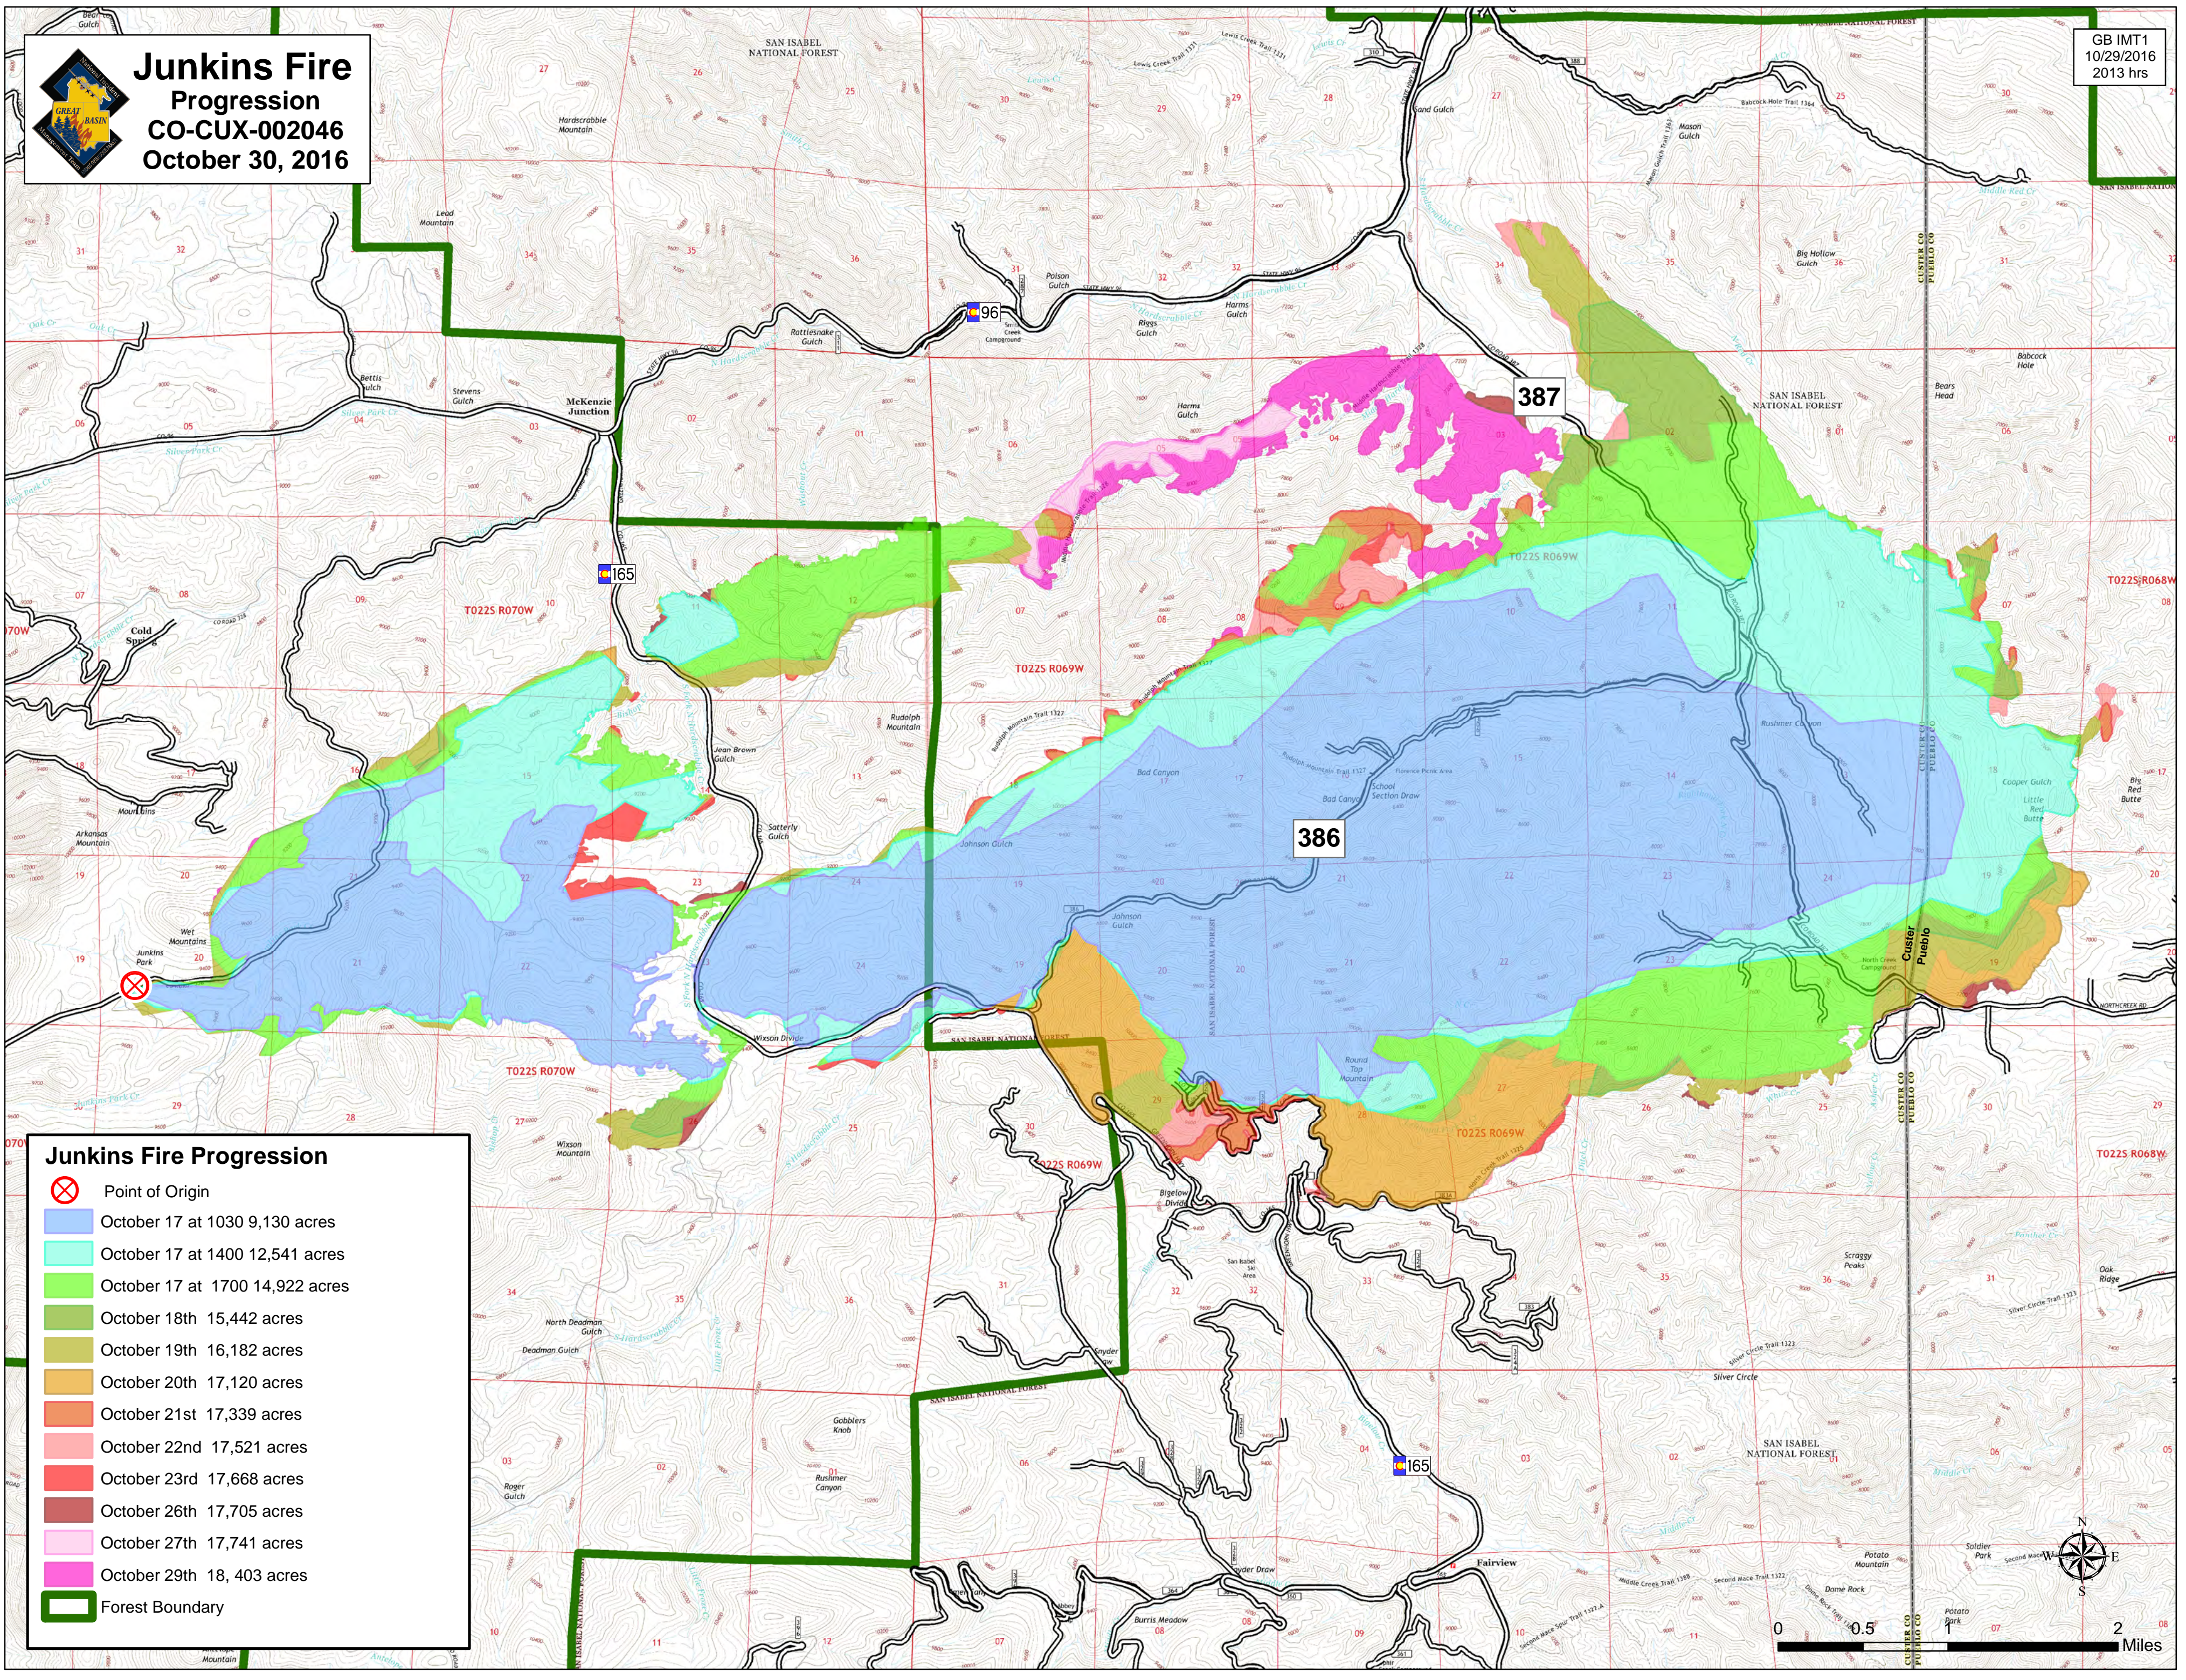

Junkins Fire Progression

CO-CUX-002046

October 30, 2016

GB IMT1
10/29/2016
2013 hrs

Junkins Fire Progression

- Point of Origin
- October 17 at 1030 9,130 acres
- October 17 at 1400 12,541 acres
- October 17 at 1700 14,922 acres
- October 18th 15,442 acres
- October 19th 16,182 acres
- October 20th 17,120 acres
- October 21st 17,339 acres
- October 22nd 17,521 acres
- October 23rd 17,668 acres
- October 26th 17,705 acres
- October 27th 17,741 acres
- October 29th 18,403 acres
- Forest Boundary