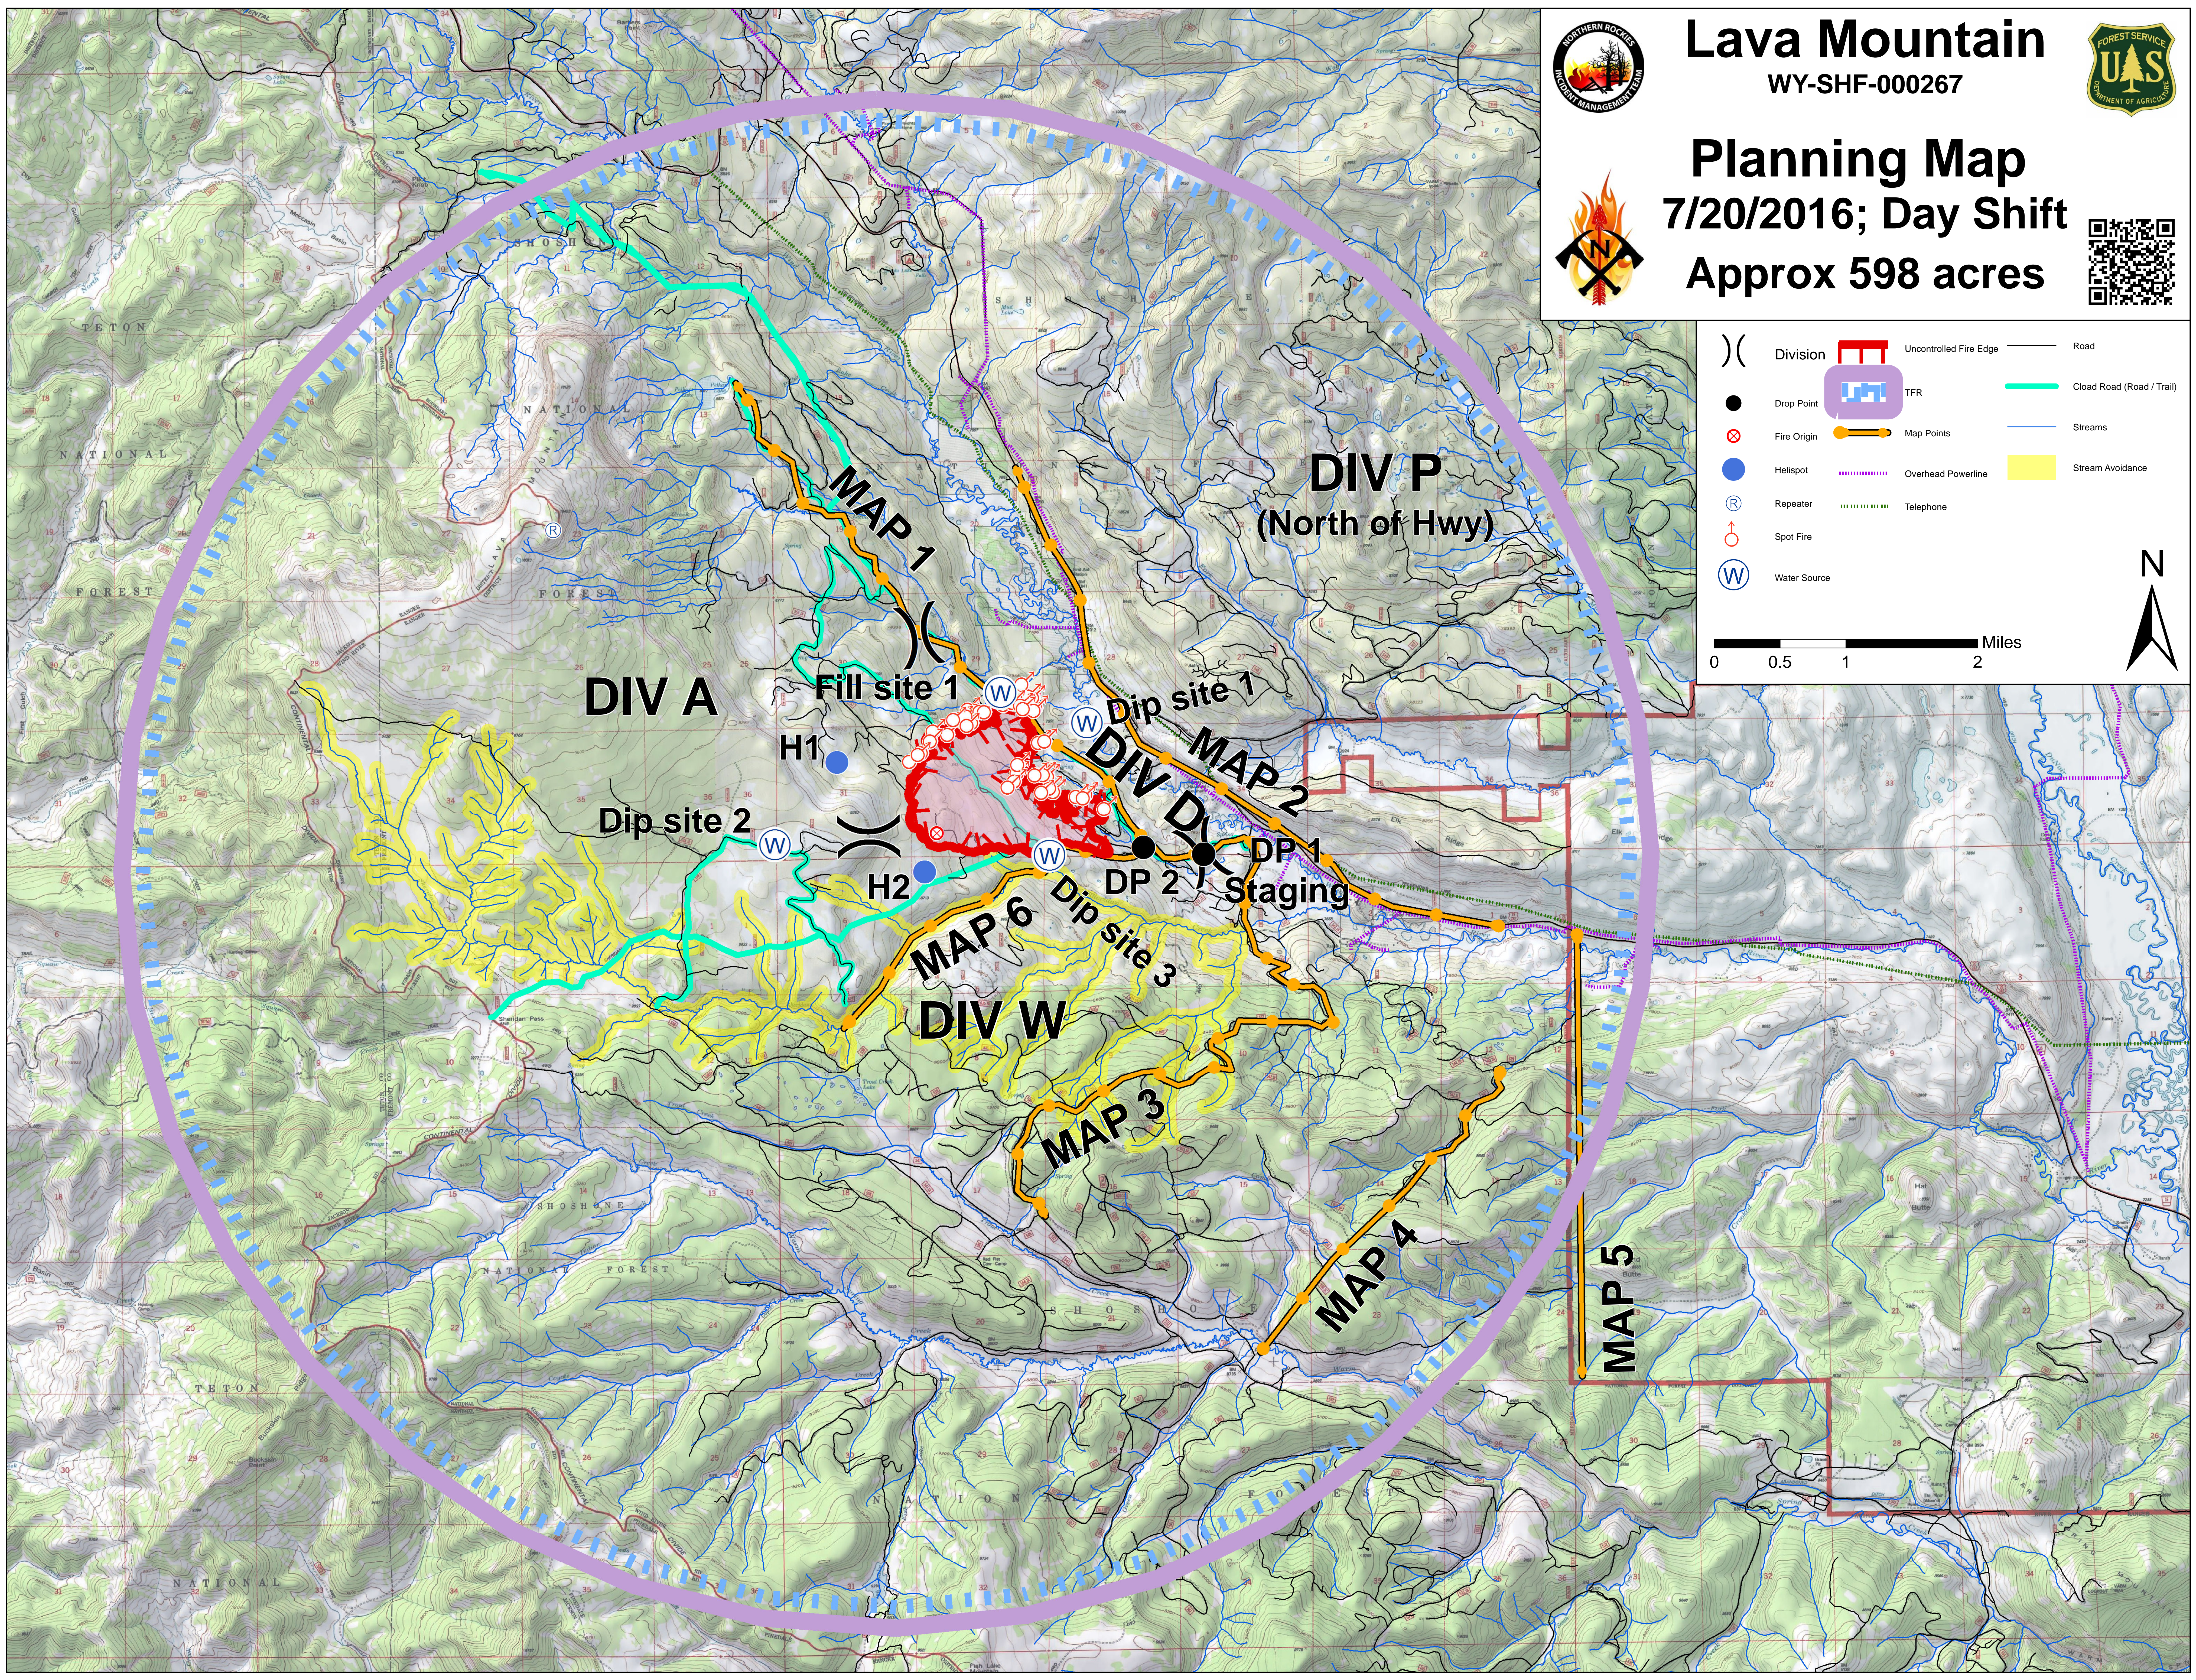

Lava Mountain
WY-SHF-000267

Planning Map
7/20/2016; Day Shift
Approx 598 acres

	Division		Uncontrolled Fire Edge		Road
	Drop Point		TFR		Cloud Road (Road / Trail)
	Fire Origin		Map Points		Streams
	Helispot		Overhead Powerline		Stream Avoidance
	Repeater		Telephone		
	Spot Fire				
	Water Source				

0 0.5 1 2 Miles

N