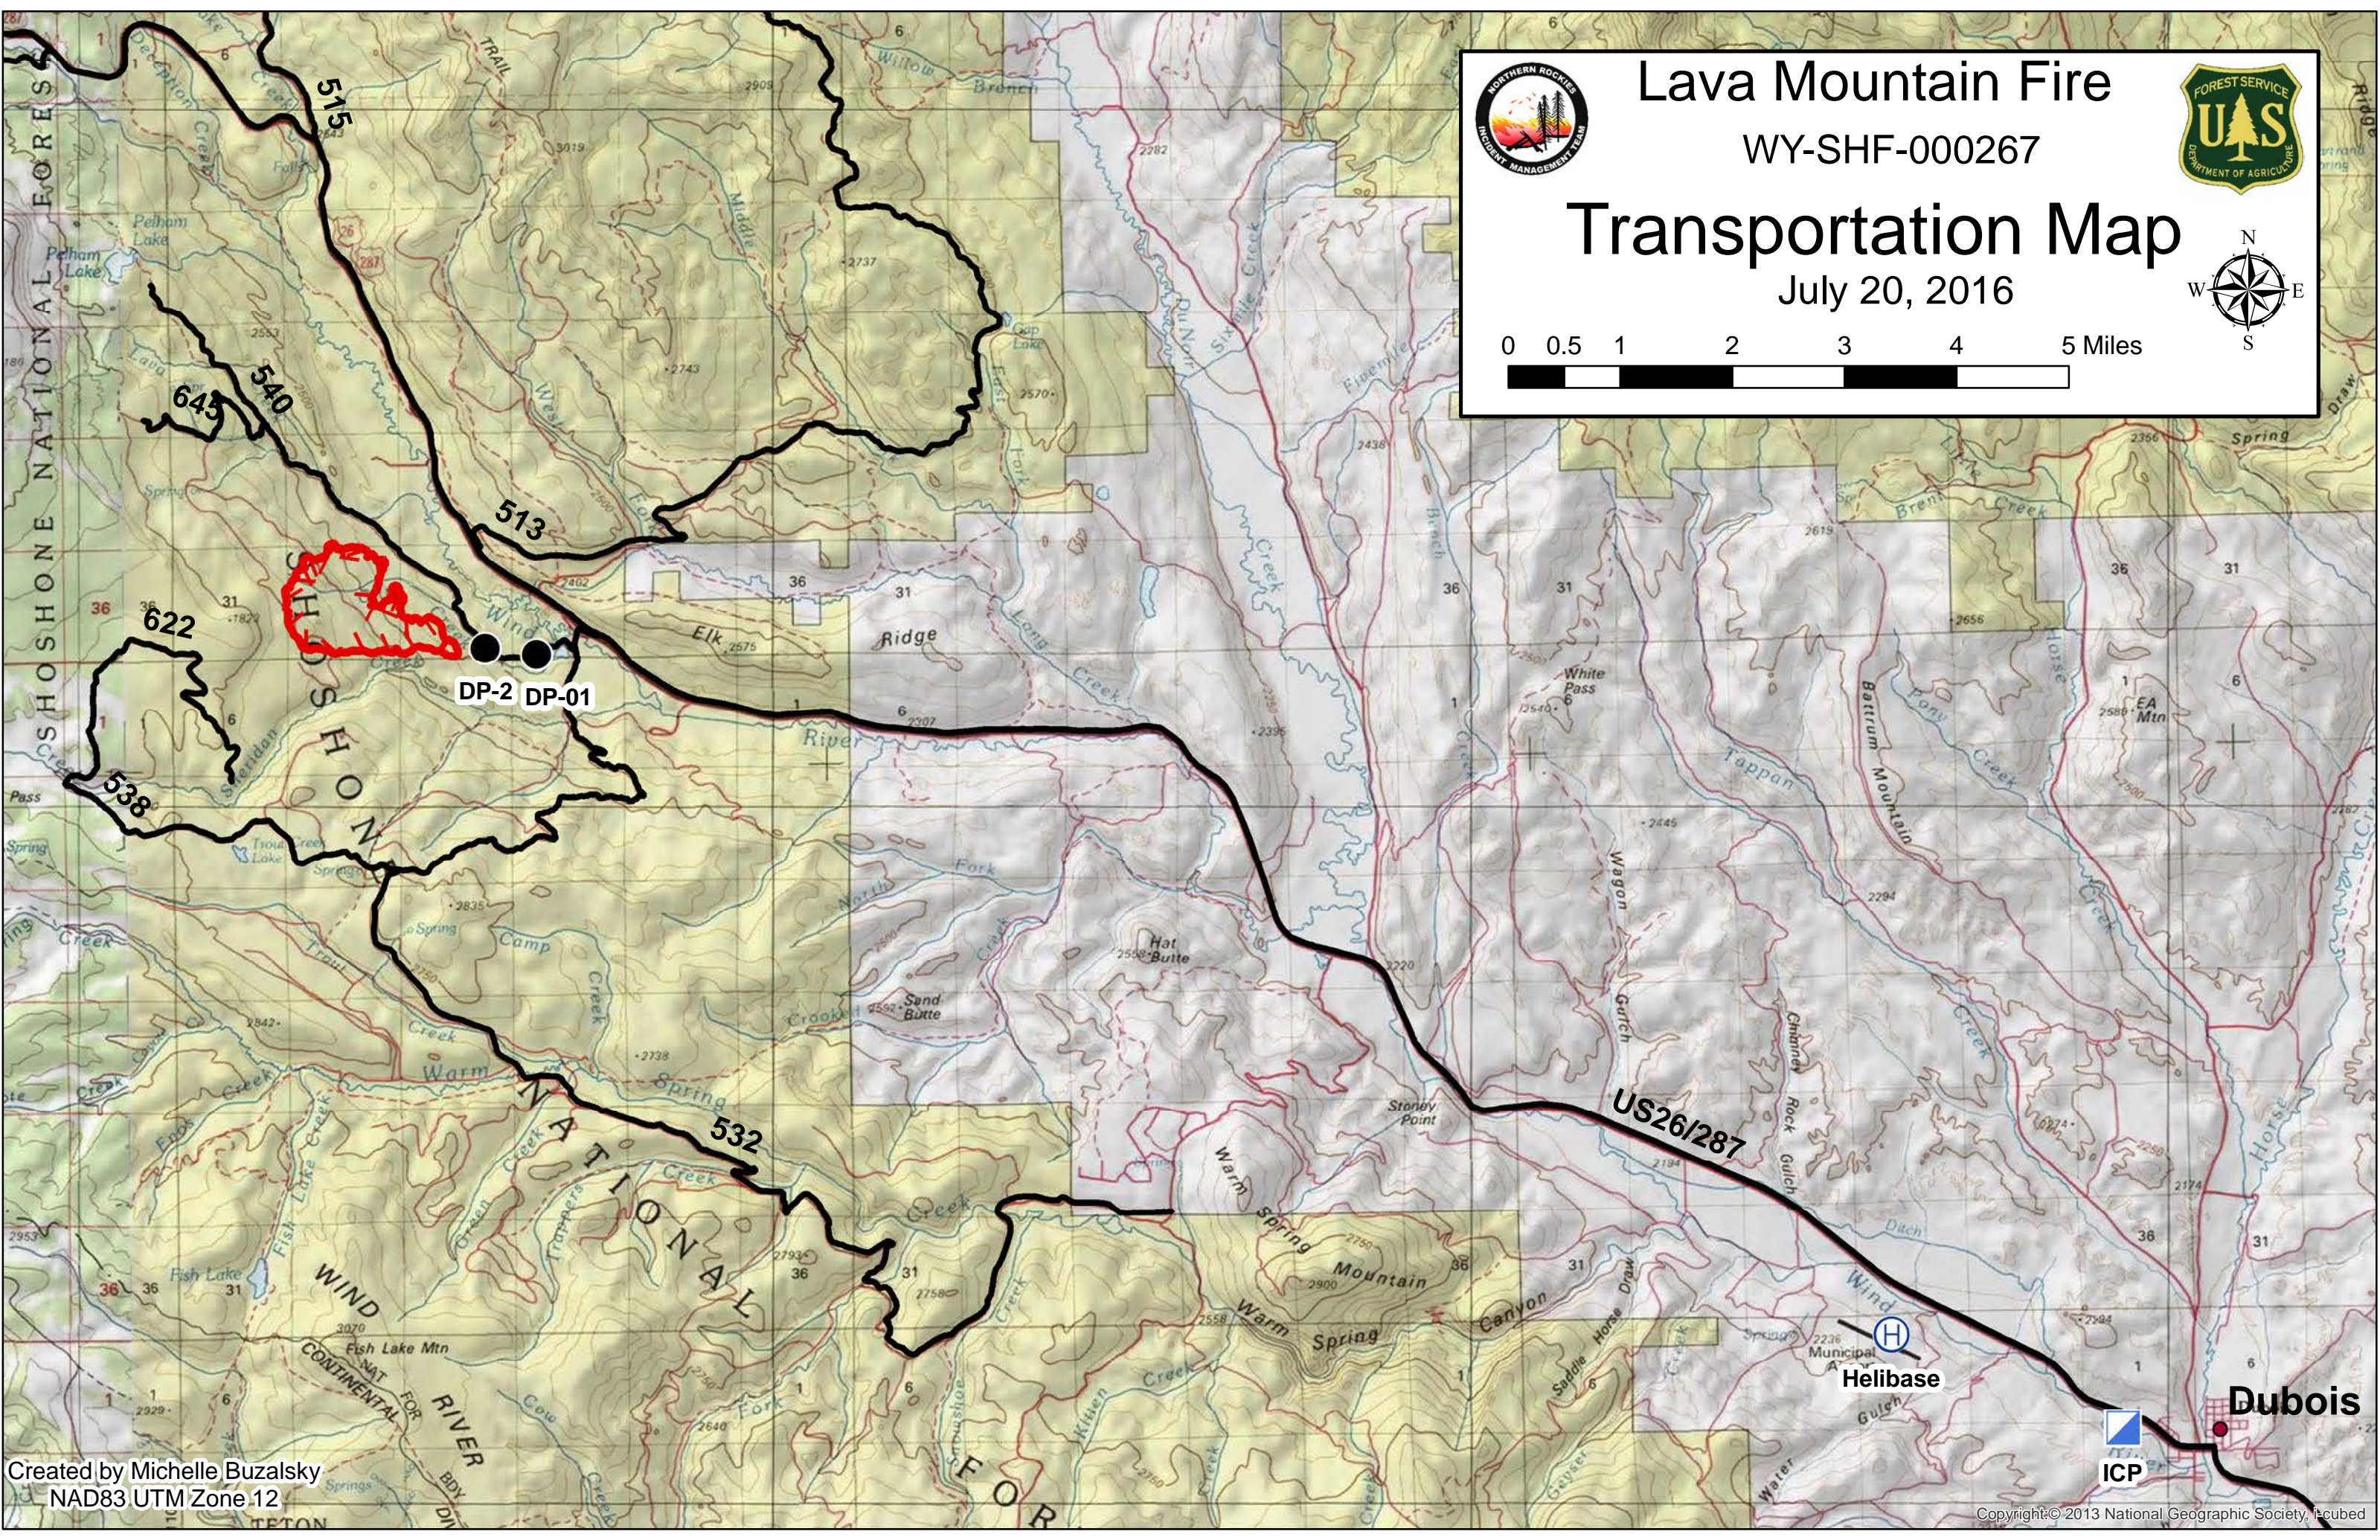

Lava Mountain Fire

WY-SHF-000267

Transportation Map

July 20, 2016

Created by Michelle Buzalsky
NAD83 UTM Zone 12

Dubois