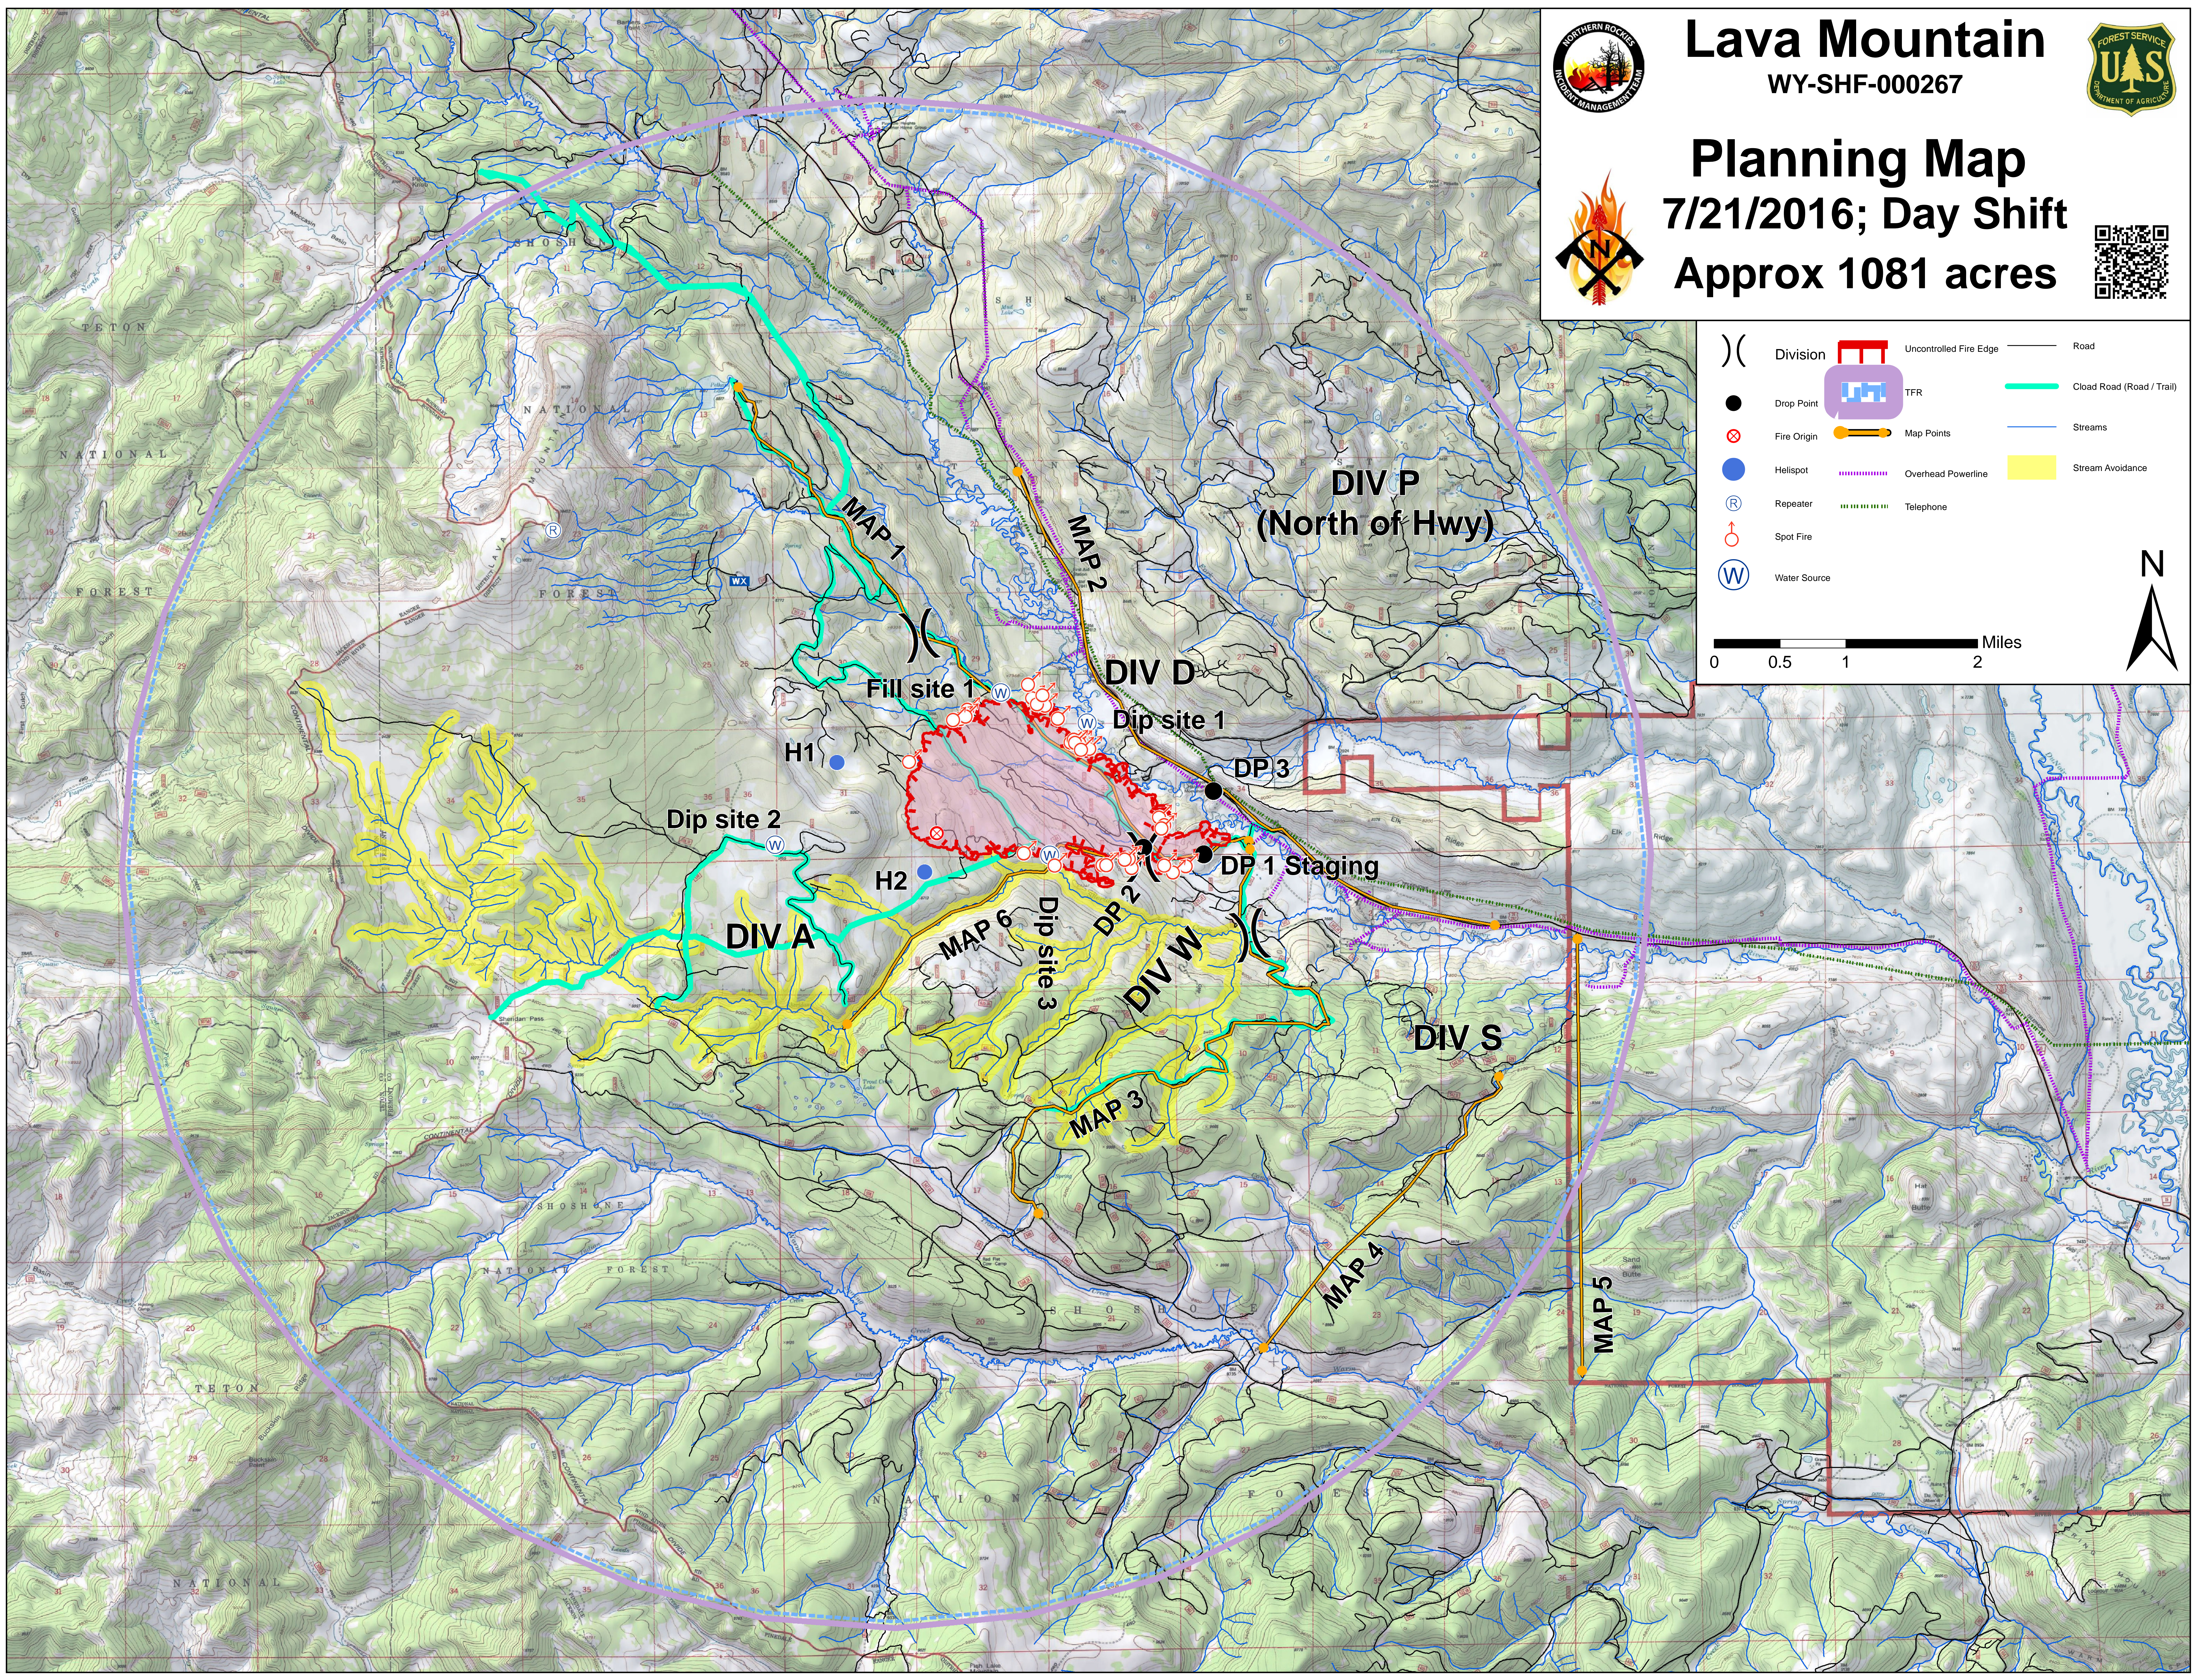

Lava Mountain
WY-SHF-000267

Planning Map
7/21/2016; Day Shift
Approx 1081 acres

	Division		Uncontrolled Fire Edge		Road
	Drop Point		TFR		Cloud Road (Road / Trail)
	Fire Origin		Map Points		Streams
	Helispot		Overhead Powerline		Stream Avoidance
	Repeater		Telephone		
	Spot Fire				
	Water Source				

0 0.5 1 2 Miles

N