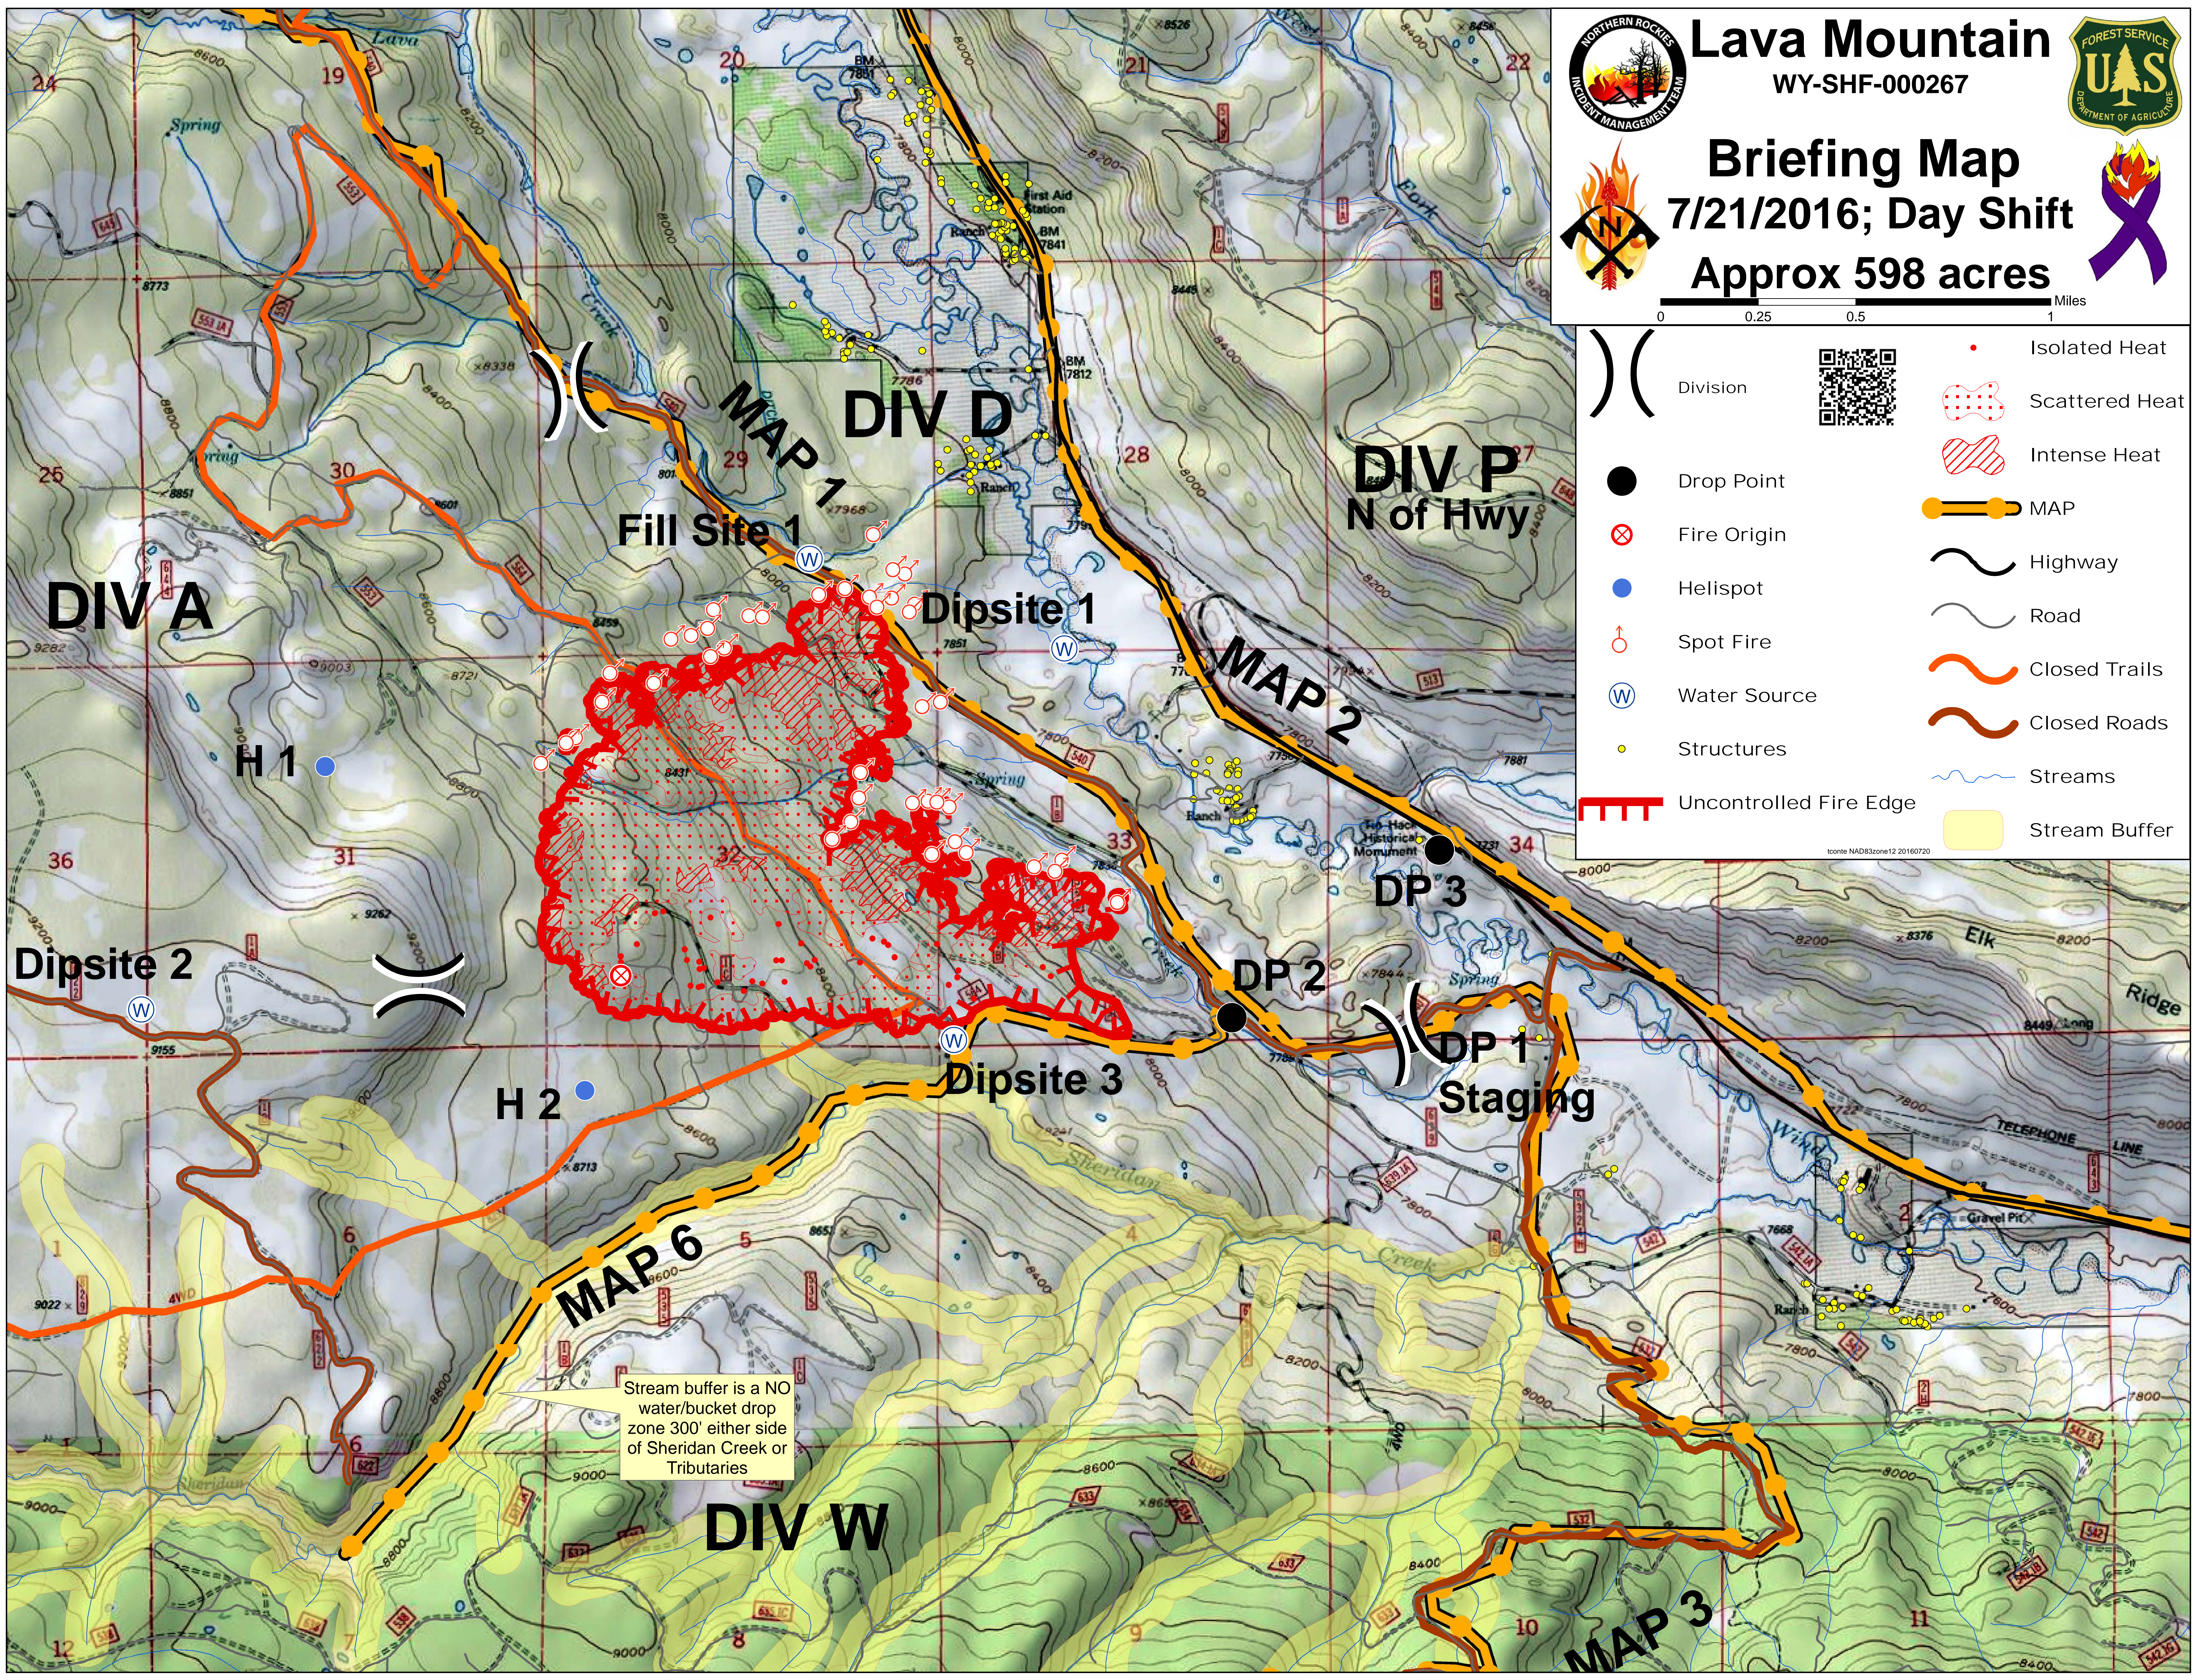

Lava Mountain

WY-SHF-000267

Briefing Map

7/21/2016; Day Shift

Approx 598 acres

0 0.25 0.5 1 Miles

	Division			Isolated Heat
	Drop Point			Scattered Heat
	Fire Origin			Intense Heat
	Helispot			MAP
	Spot Fire			Highway
	Water Source			Road
	Structures			Closed Trails
	Uncontrolled Fire Edge			Closed Roads
				Streams
				Stream Buffer

Stream buffer is a NO water/bucket drop zone 300' either side of Sheridan Creek or Tributaries