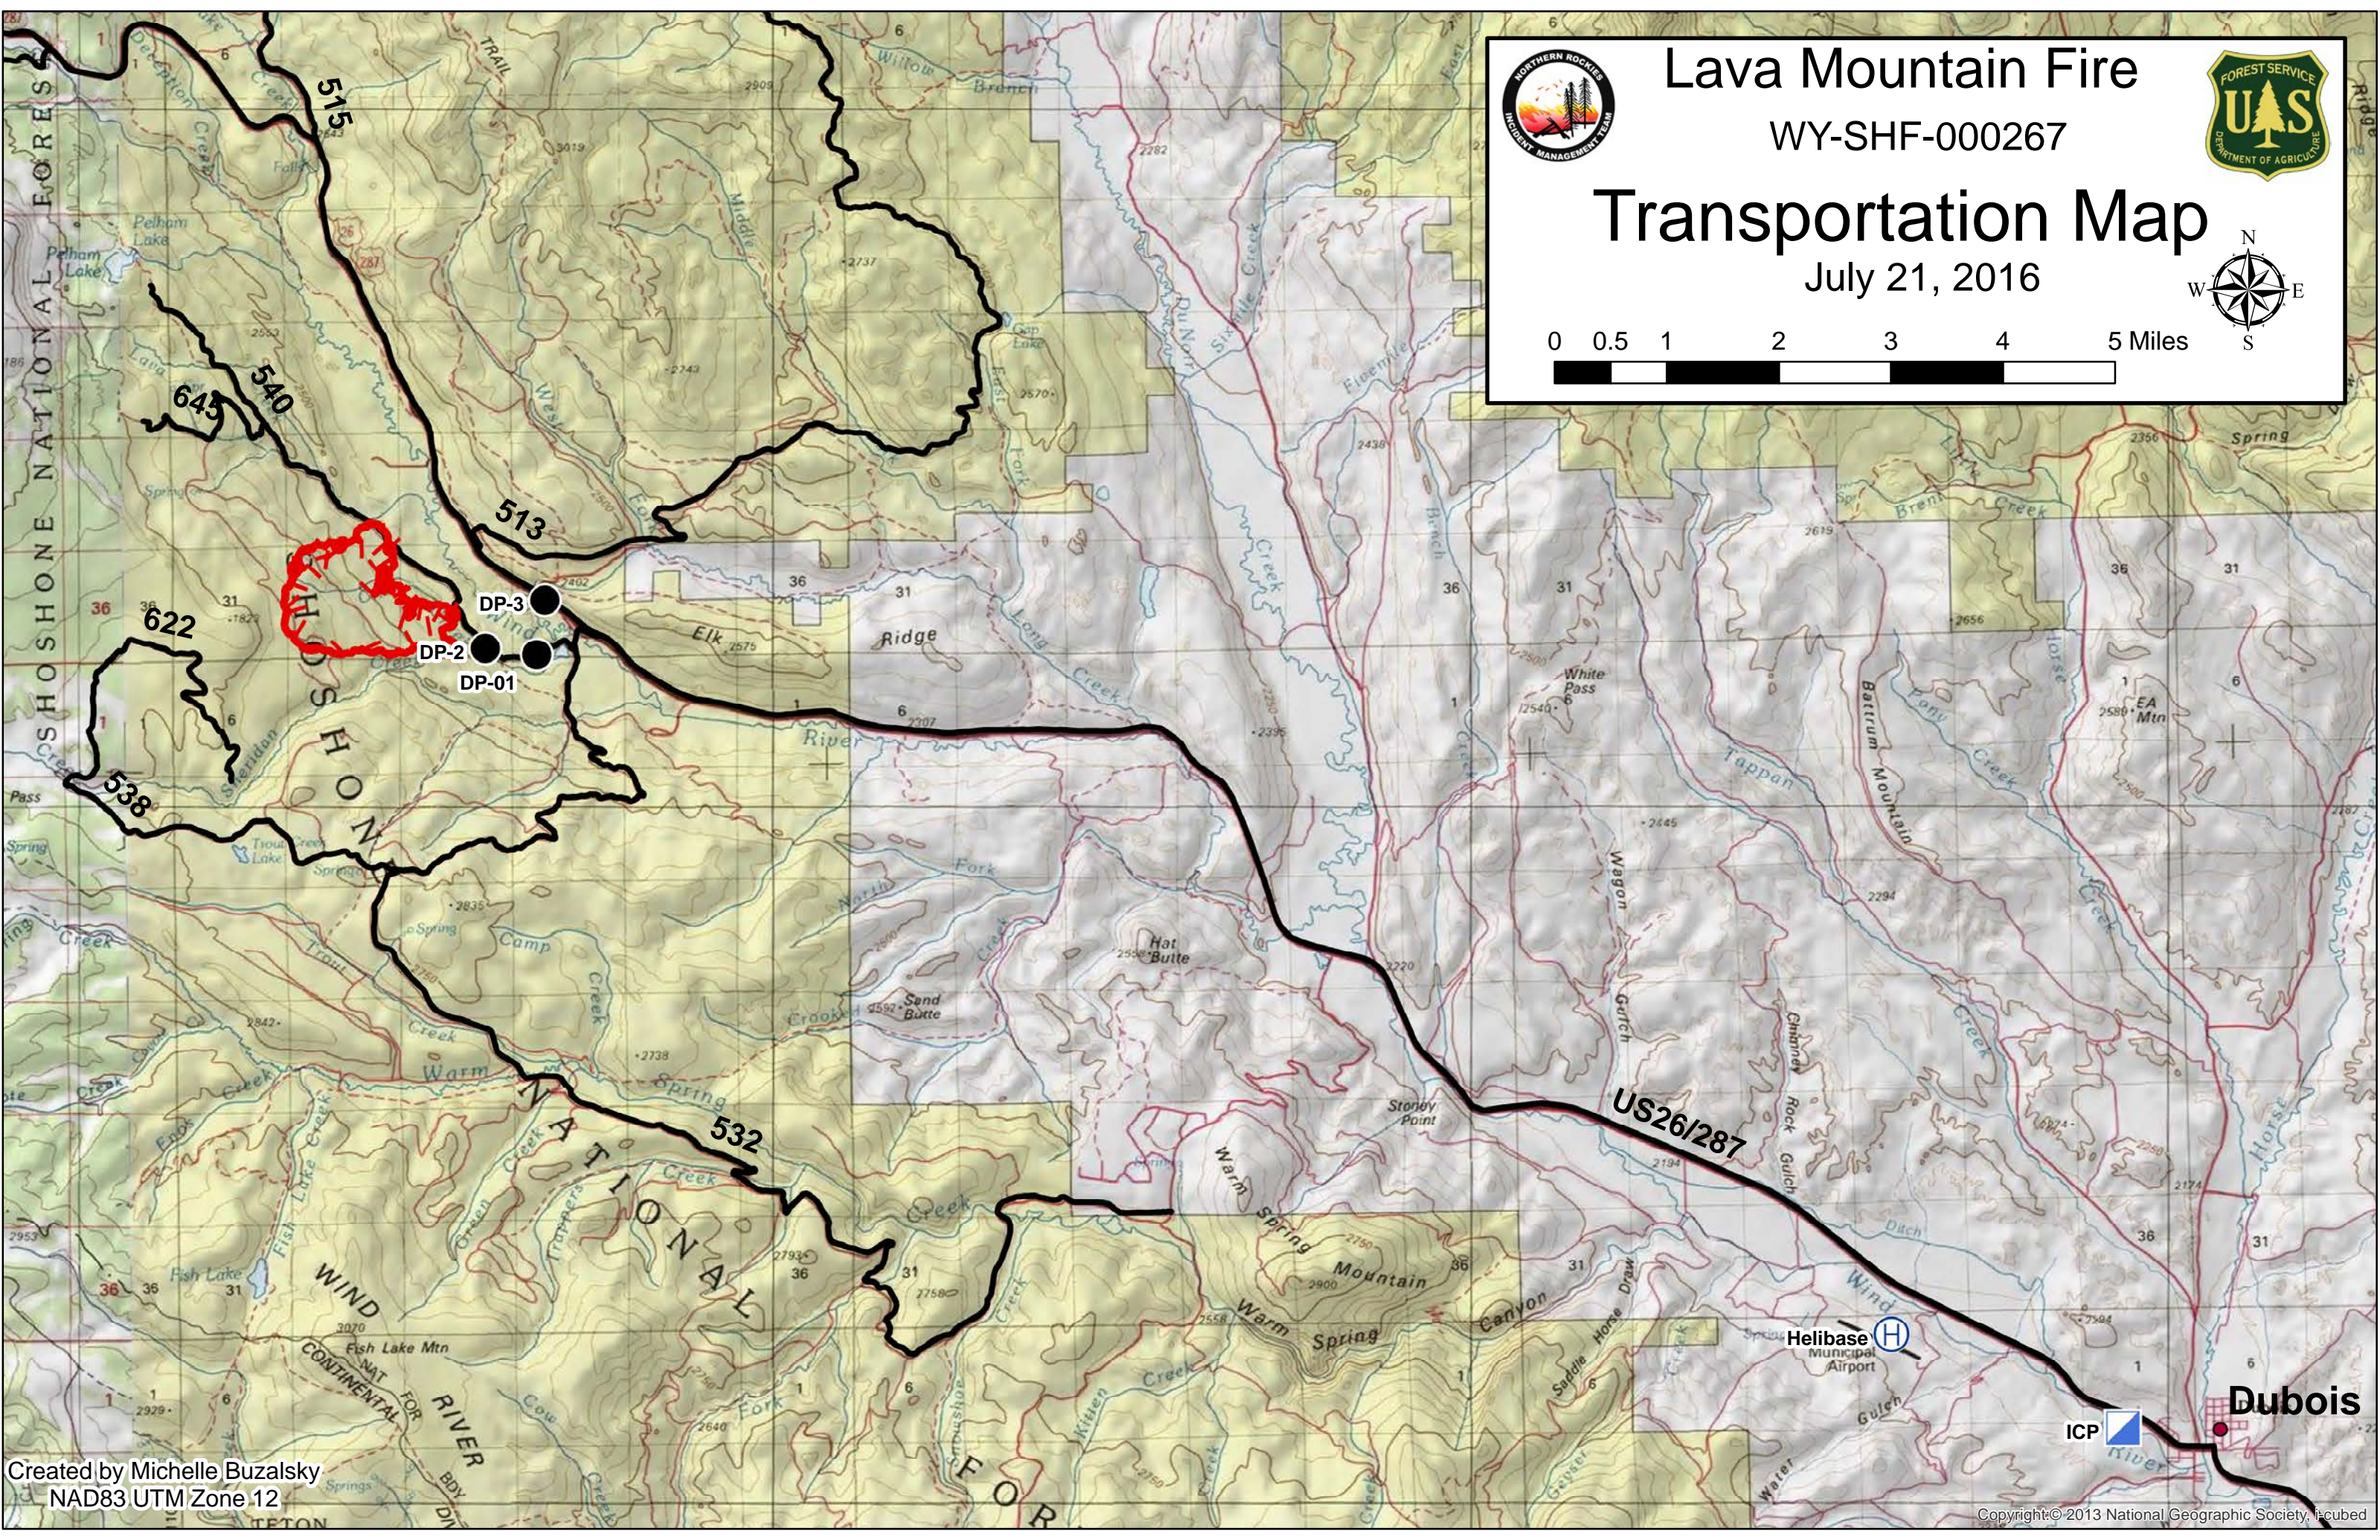

# Lava Mountain Fire

WY-SHF-000267

# Transportation Map

July 21, 2016

Created by Michelle Buzalsky  
NAD83 UTM Zone 12

Copyright © 2013 National Geographic Society, Inc. Cubed