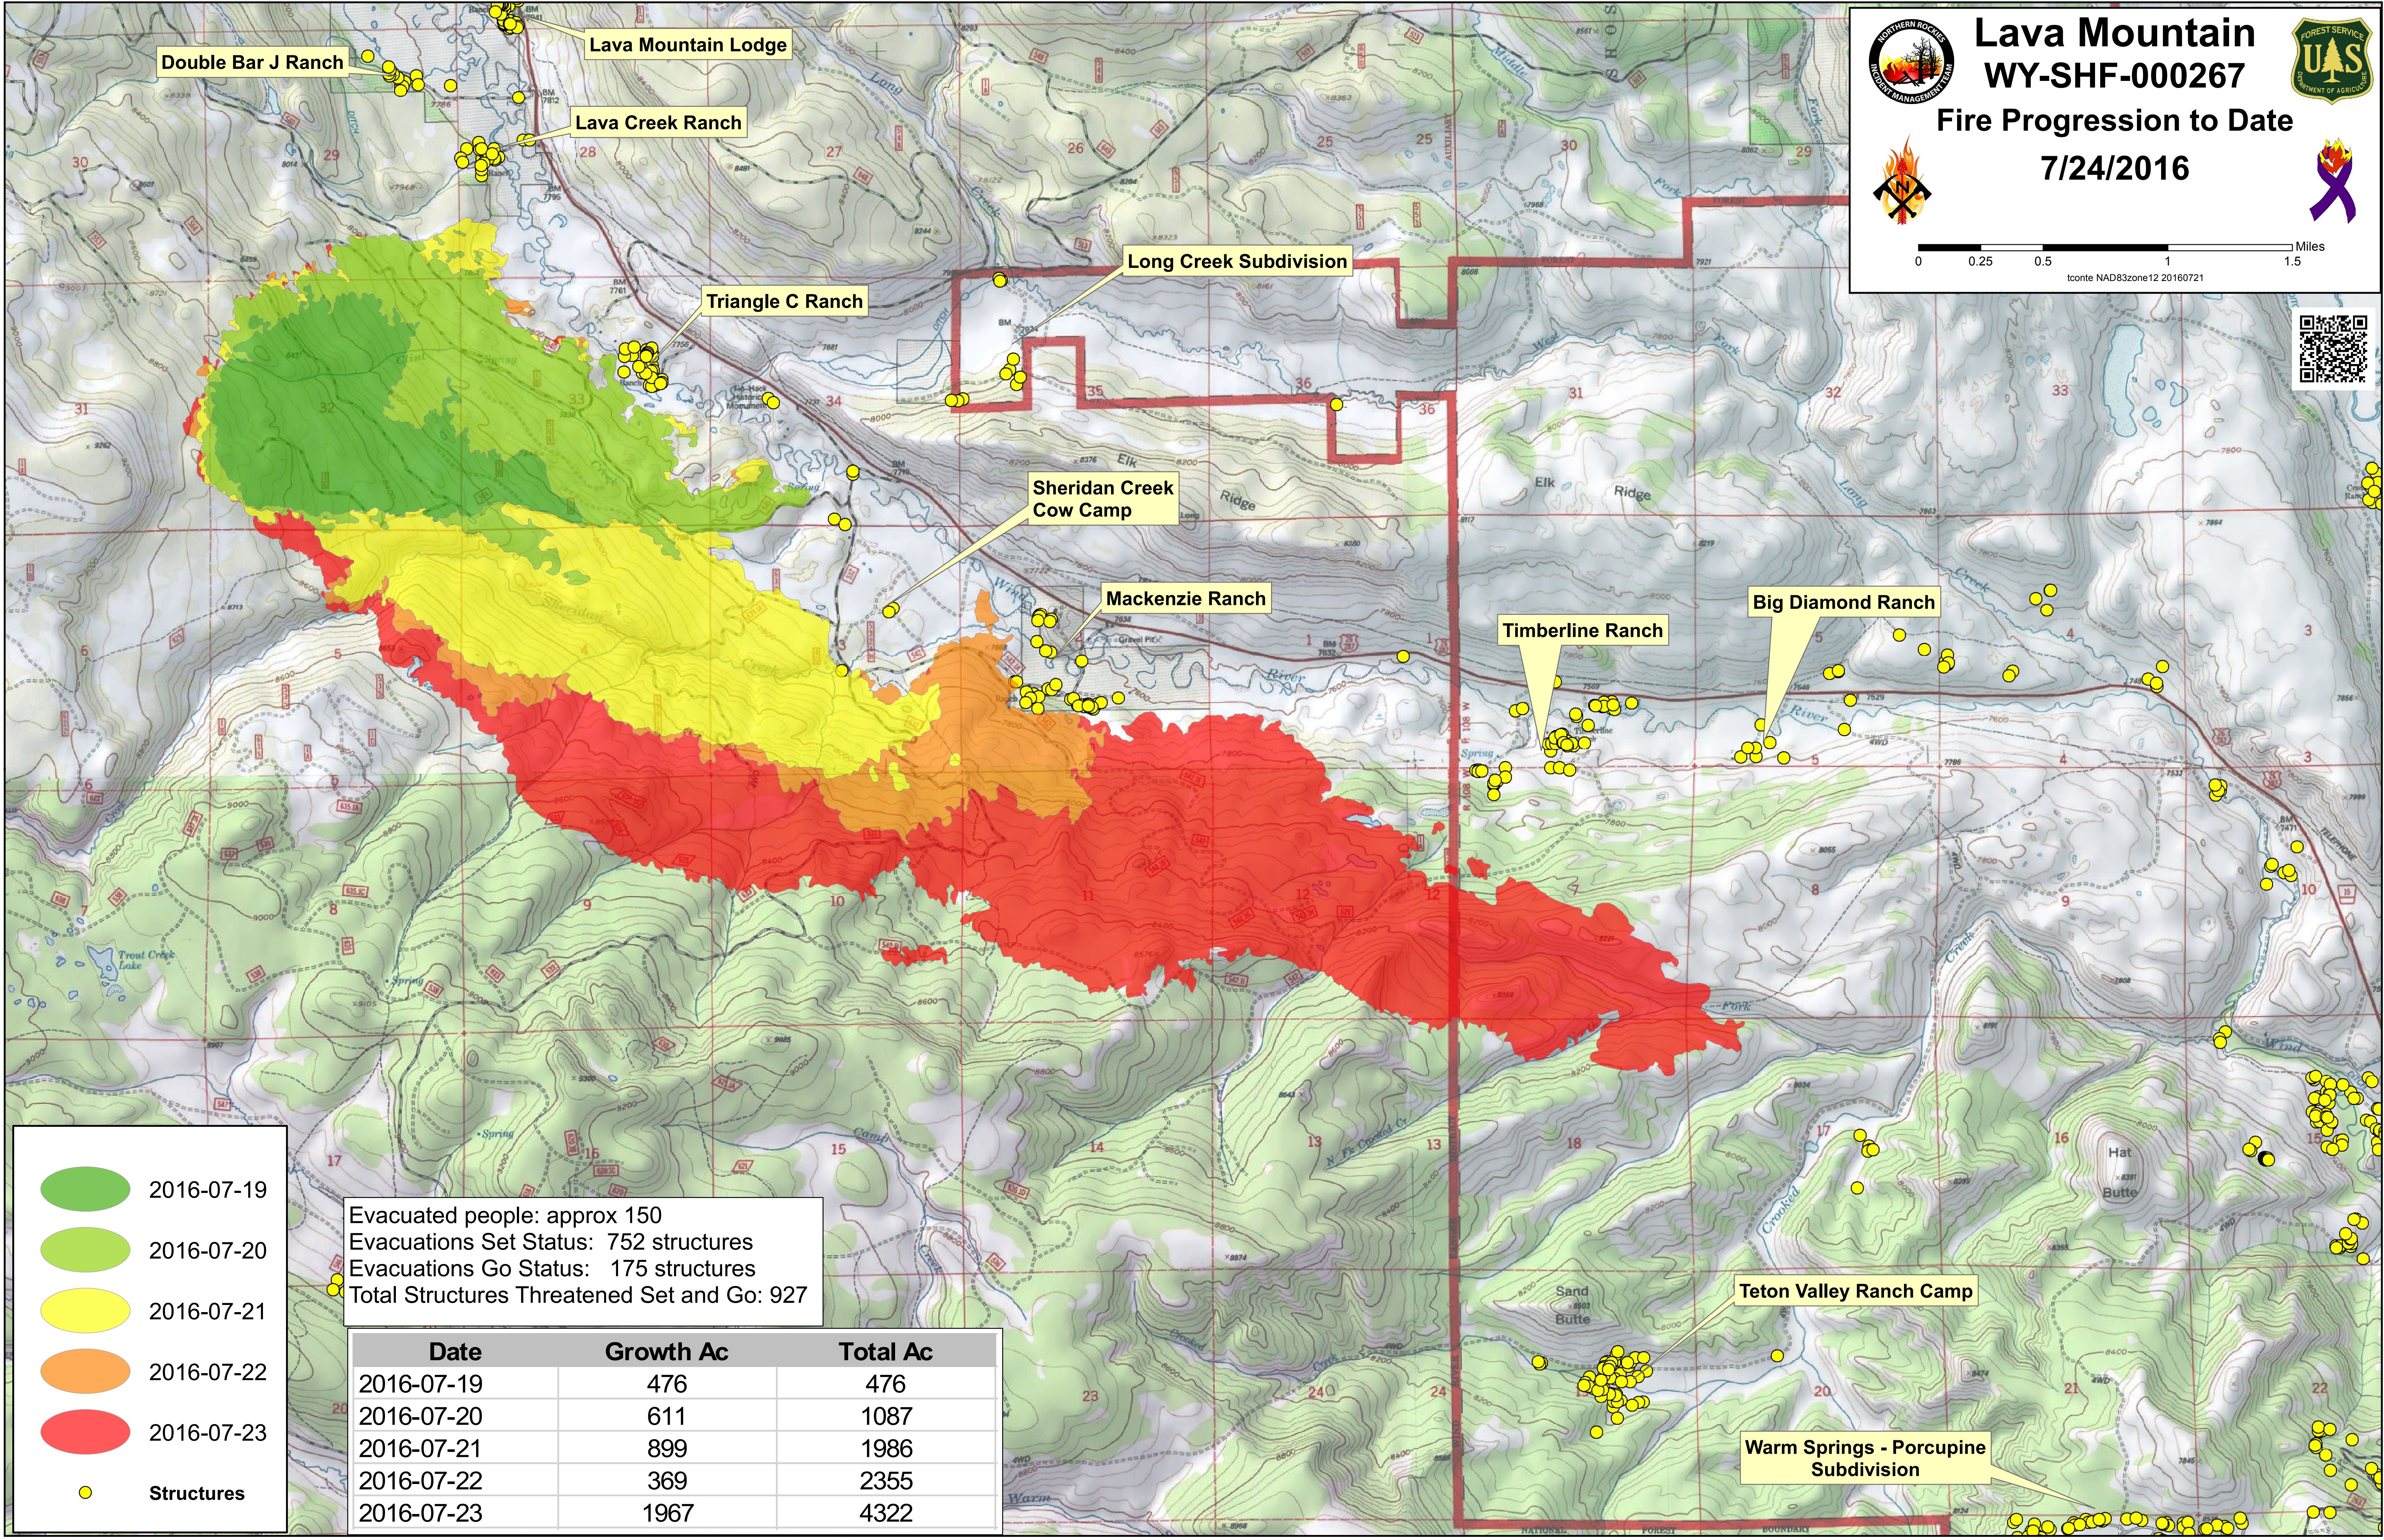

# Lava Mountain WY-SHF-000267

Fire Progression to Date  
7/24/2016

- 2016-07-19
- 2016-07-20
- 2016-07-21
- 2016-07-22
- 2016-07-23
- Structures

Evacuated people: approx 150  
 Evacuations Set Status: 752 structures  
 Evacuations Go Status: 175 structures  
 Total Structures Threatened Set and Go: 927

Date	Growth Ac	Total Ac
2016-07-19	476	476
2016-07-20	611	1087
2016-07-21	899	1986
2016-07-22	369	2355
2016-07-23	1967	4322