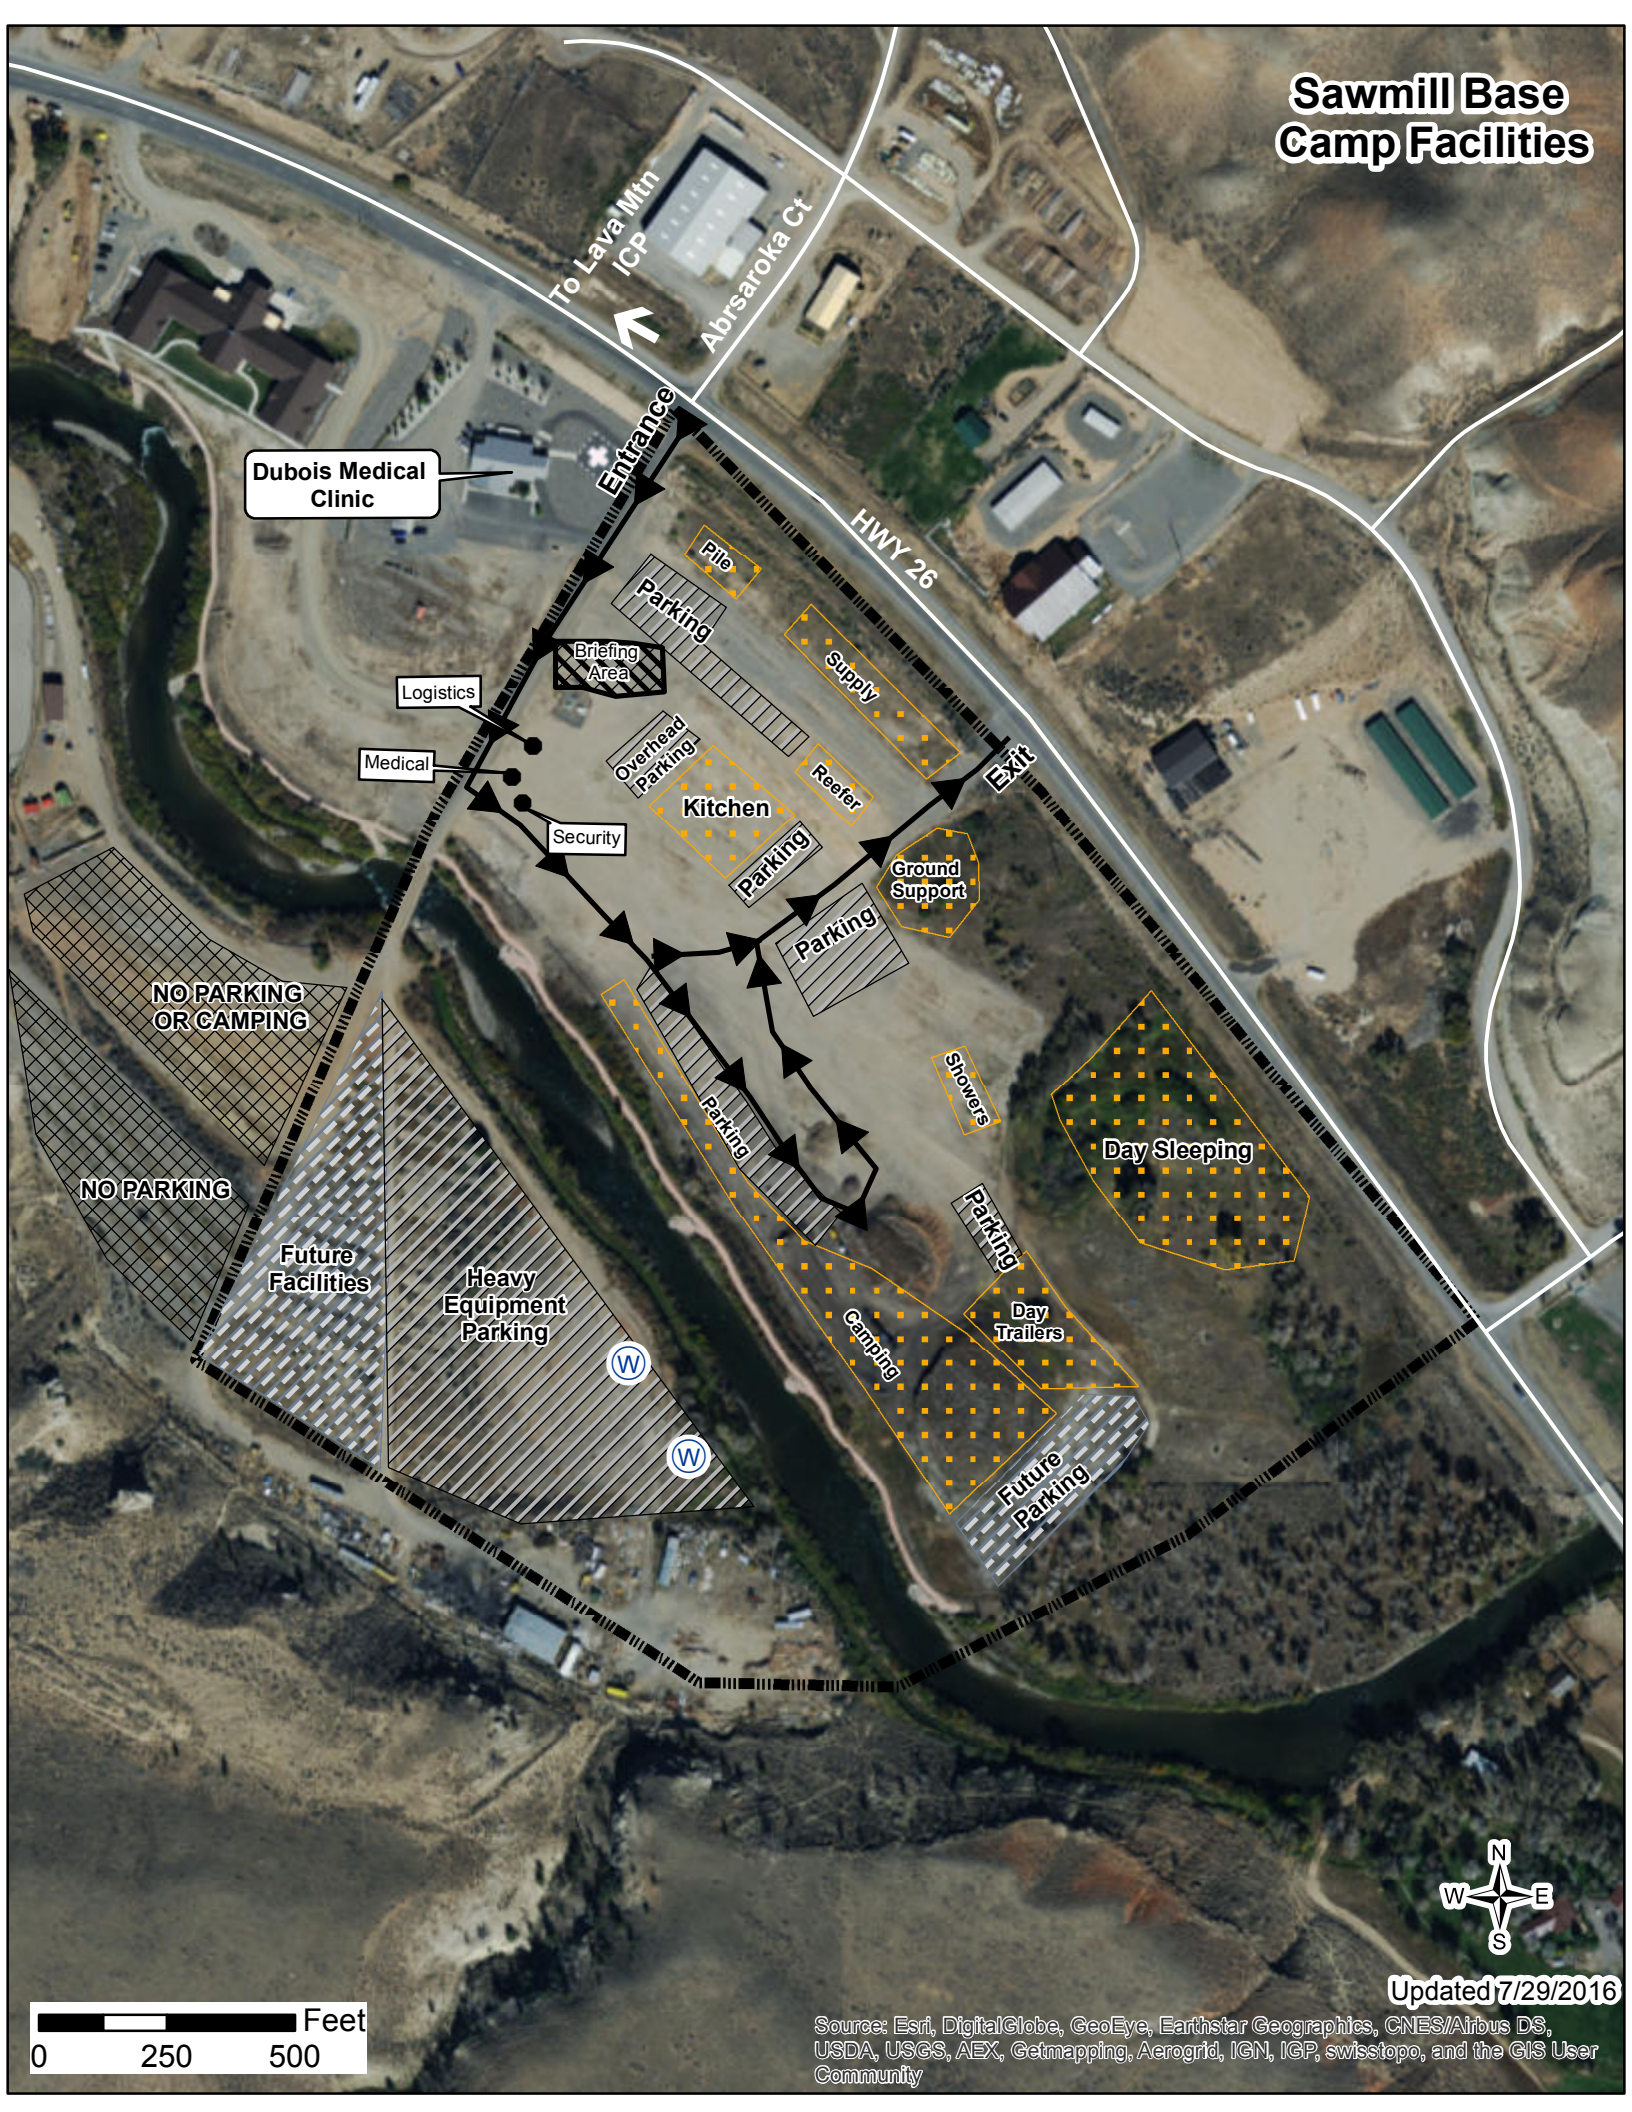

Sawmill Base Camp Facilities

To Lava Mtn
ICP

Abrsaroka Ct

HWY 26

Duboys Medical
Clinic

Entrance

Parking

Pile

Briefing
Area

Logistics

Medical

Security

Kitchen

Supply

Reefer

Exit

Ground
Support

Parking

Parking

NO PARKING
OR CAMPING

NO PARKING

Future
Facilities

Heavy
Equipment
Parking

W

W

Showers

Day Sleeping

Parking

Day
Trailers

Campfire

Future
Parking

Updated 7/29/2016