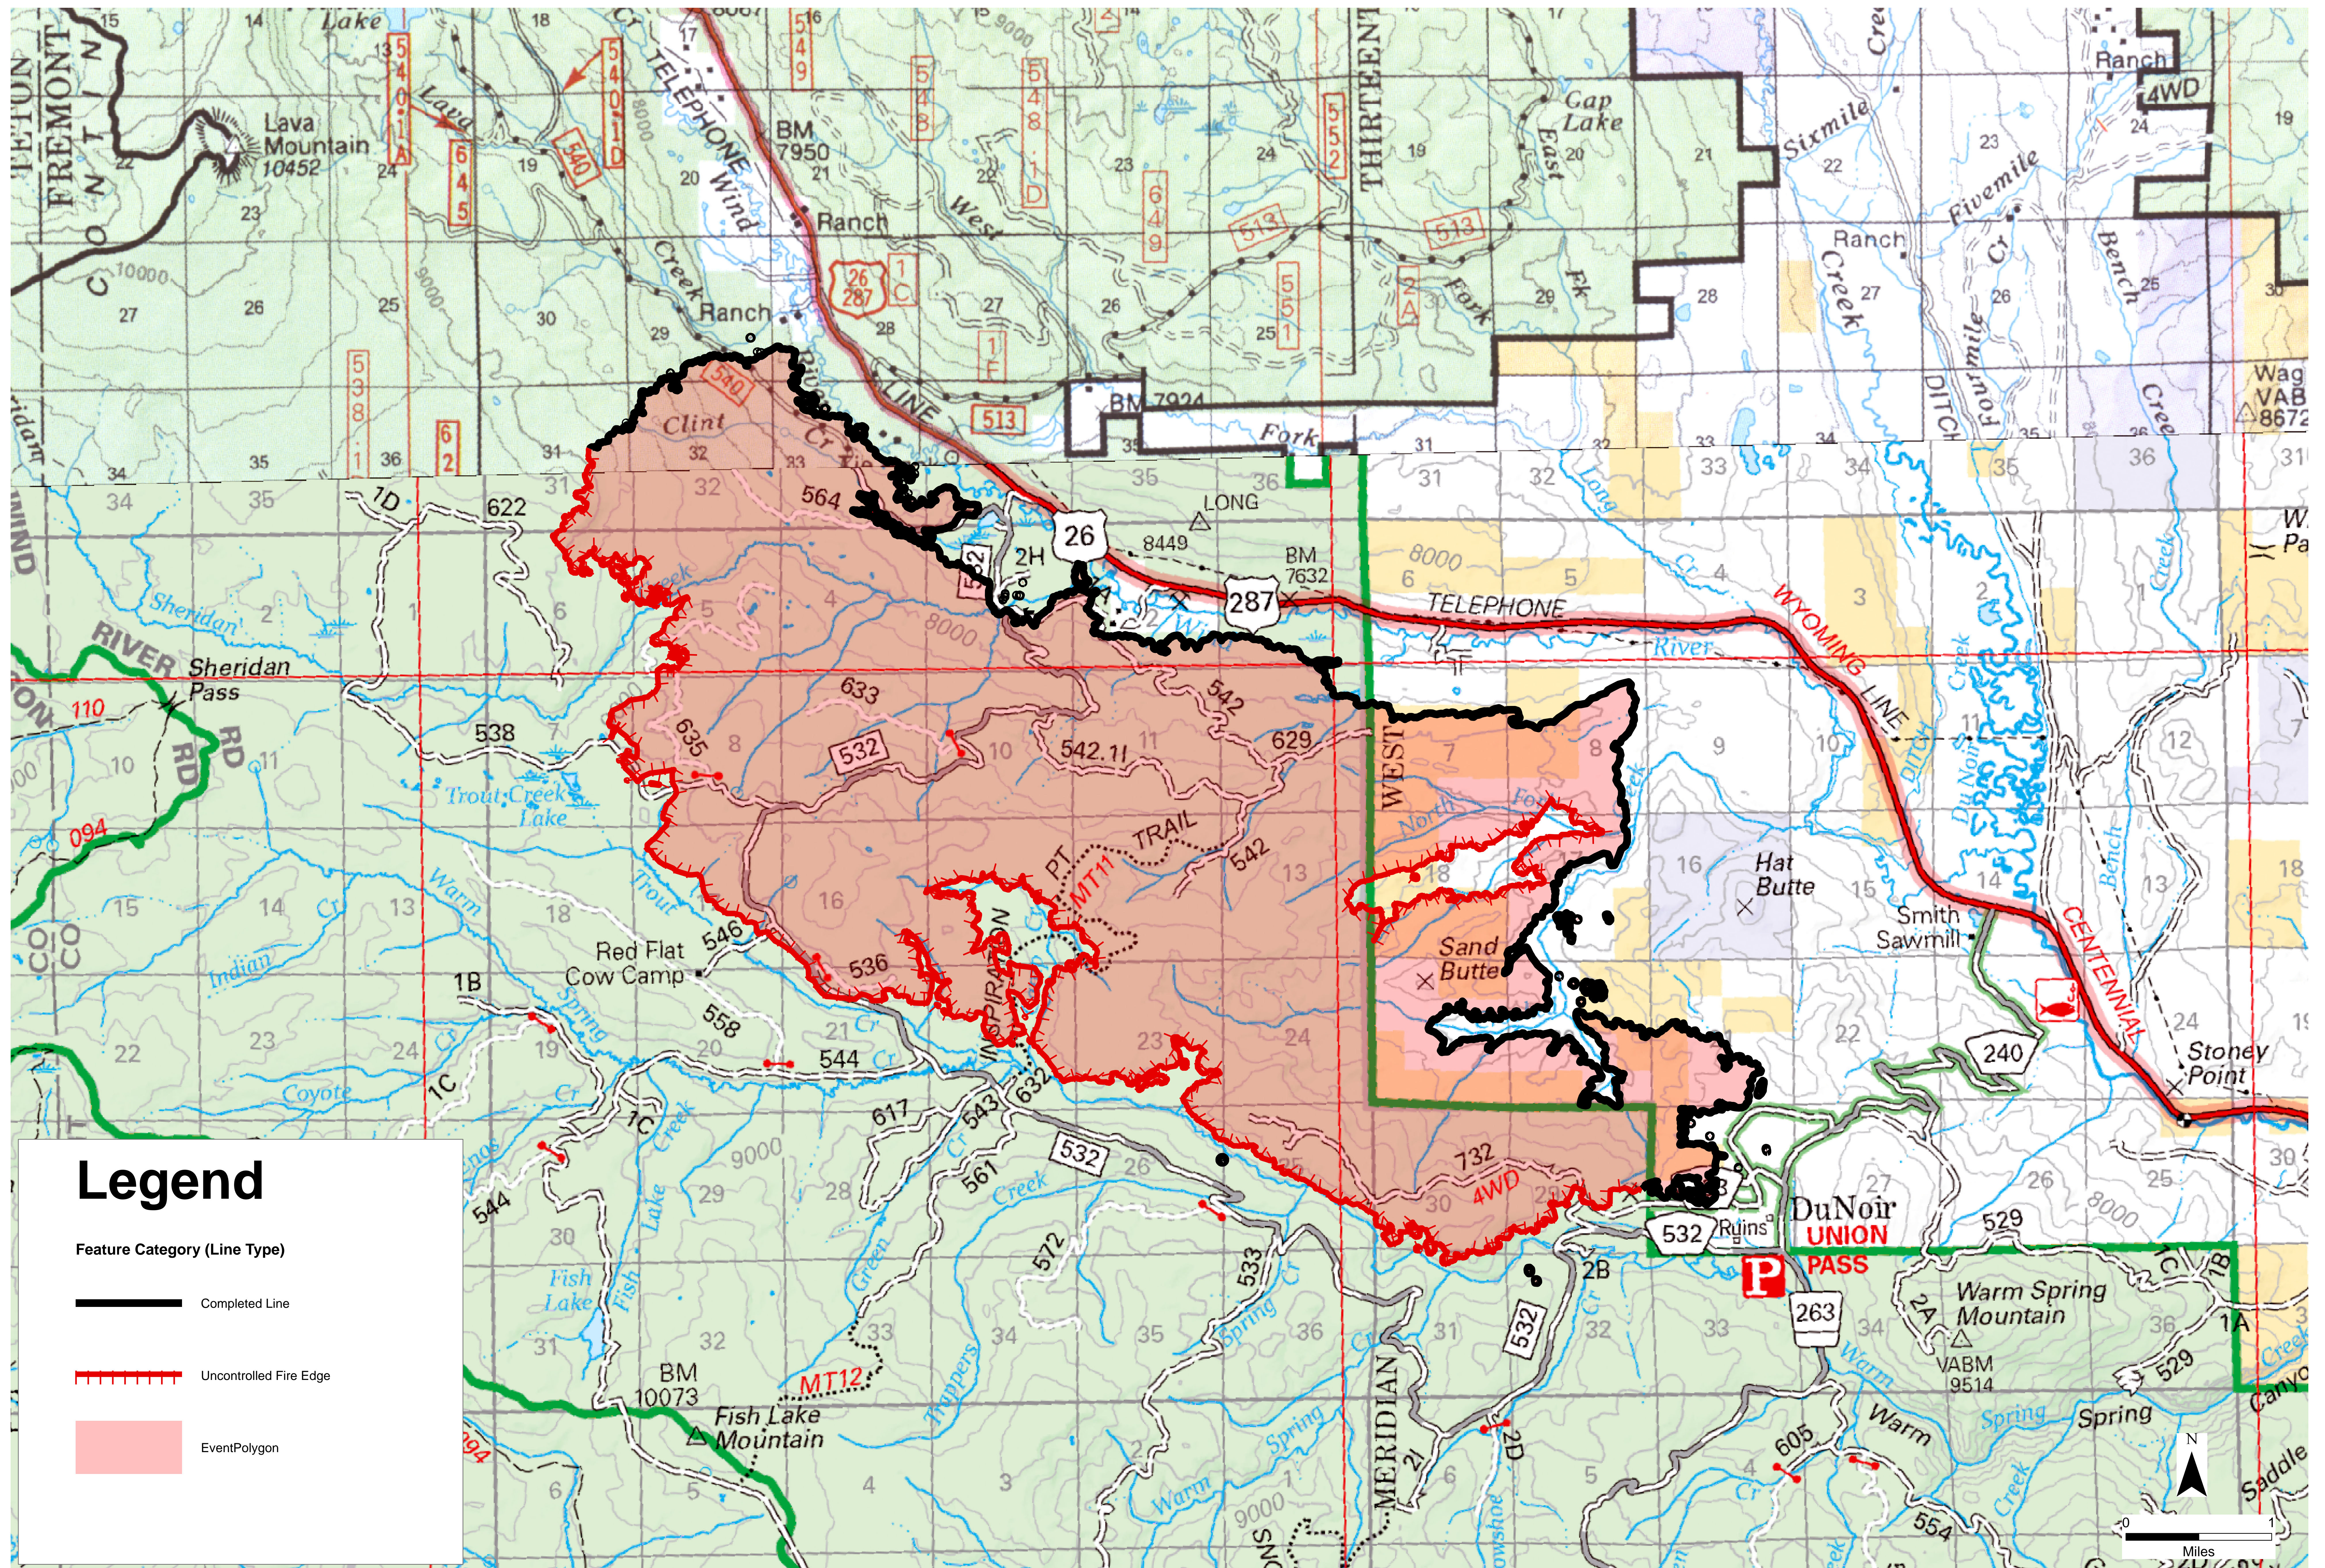

Public Information Containment

Lava Mountain

WY-SHF-0267

08/2/2016 0800

Legend

Feature Category (Line Type)

Completed Line

Uncontrolled Fire Edge

Event Polygon

Miles