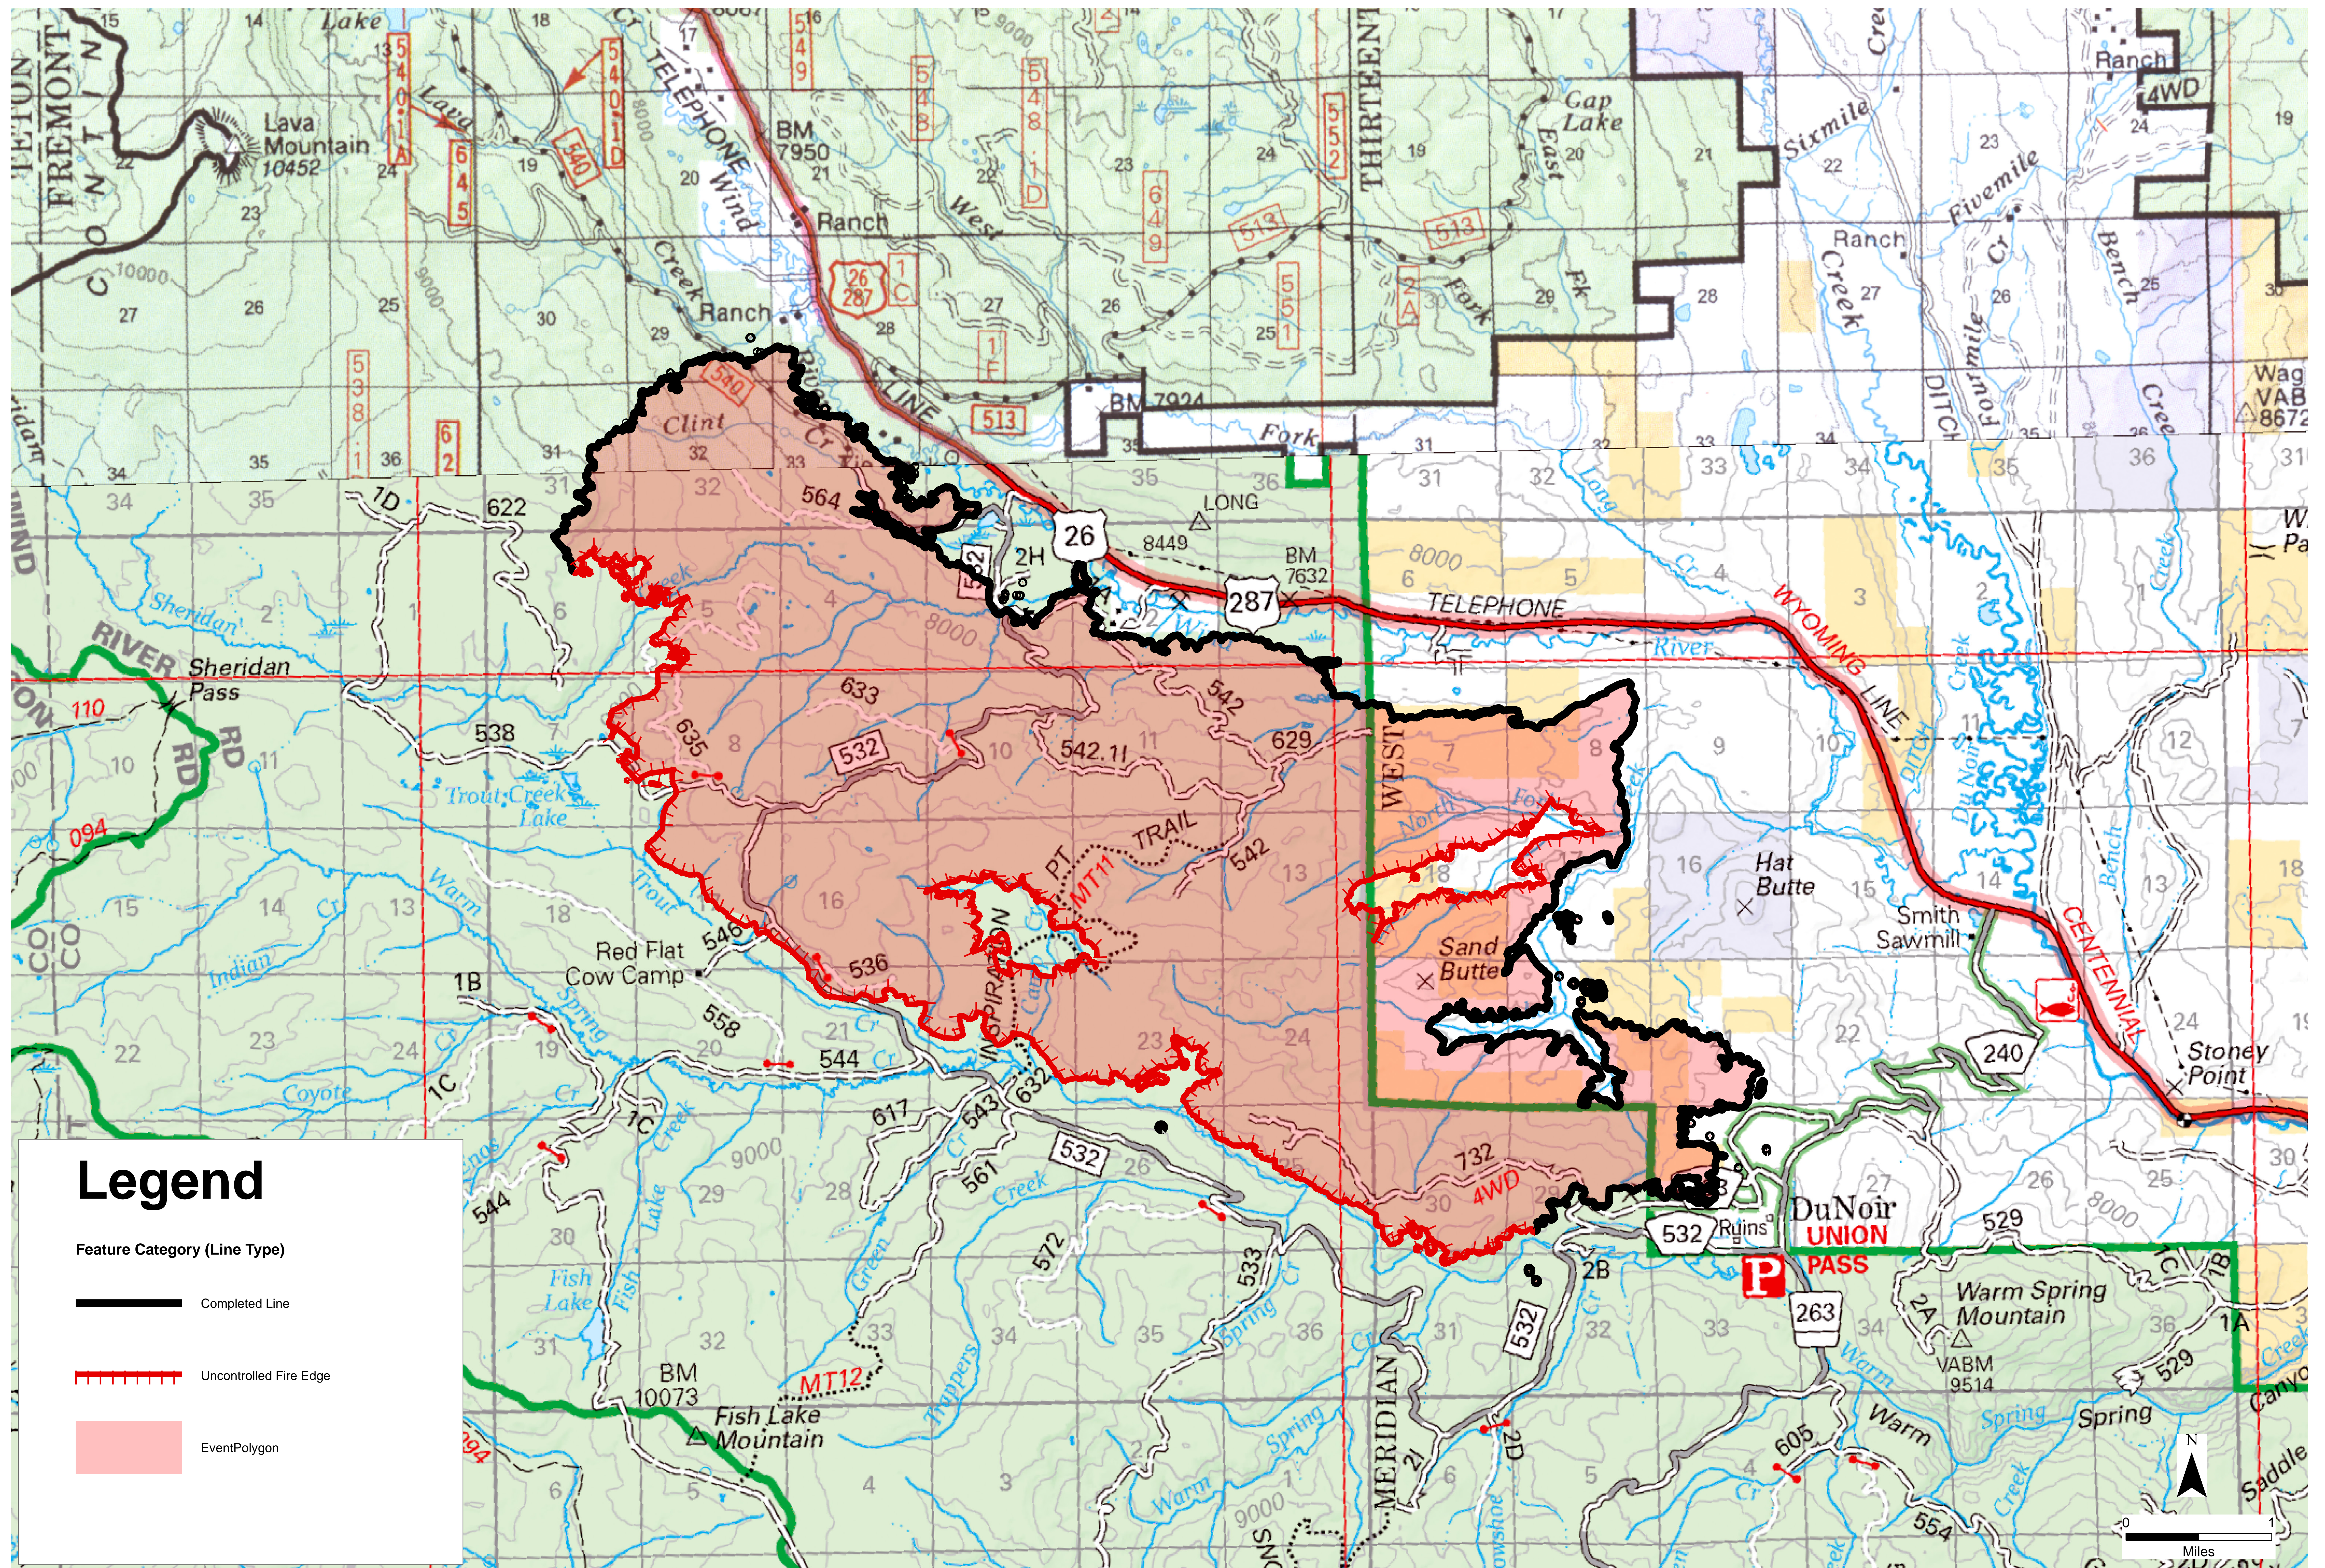

Public Information Containment

Lava Mountain

WY-SHF-0267

08/3/2016 0600

Legend

Feature Category (Line Type)

Completed Line

Uncontrolled Fire Edge

Event Polygon