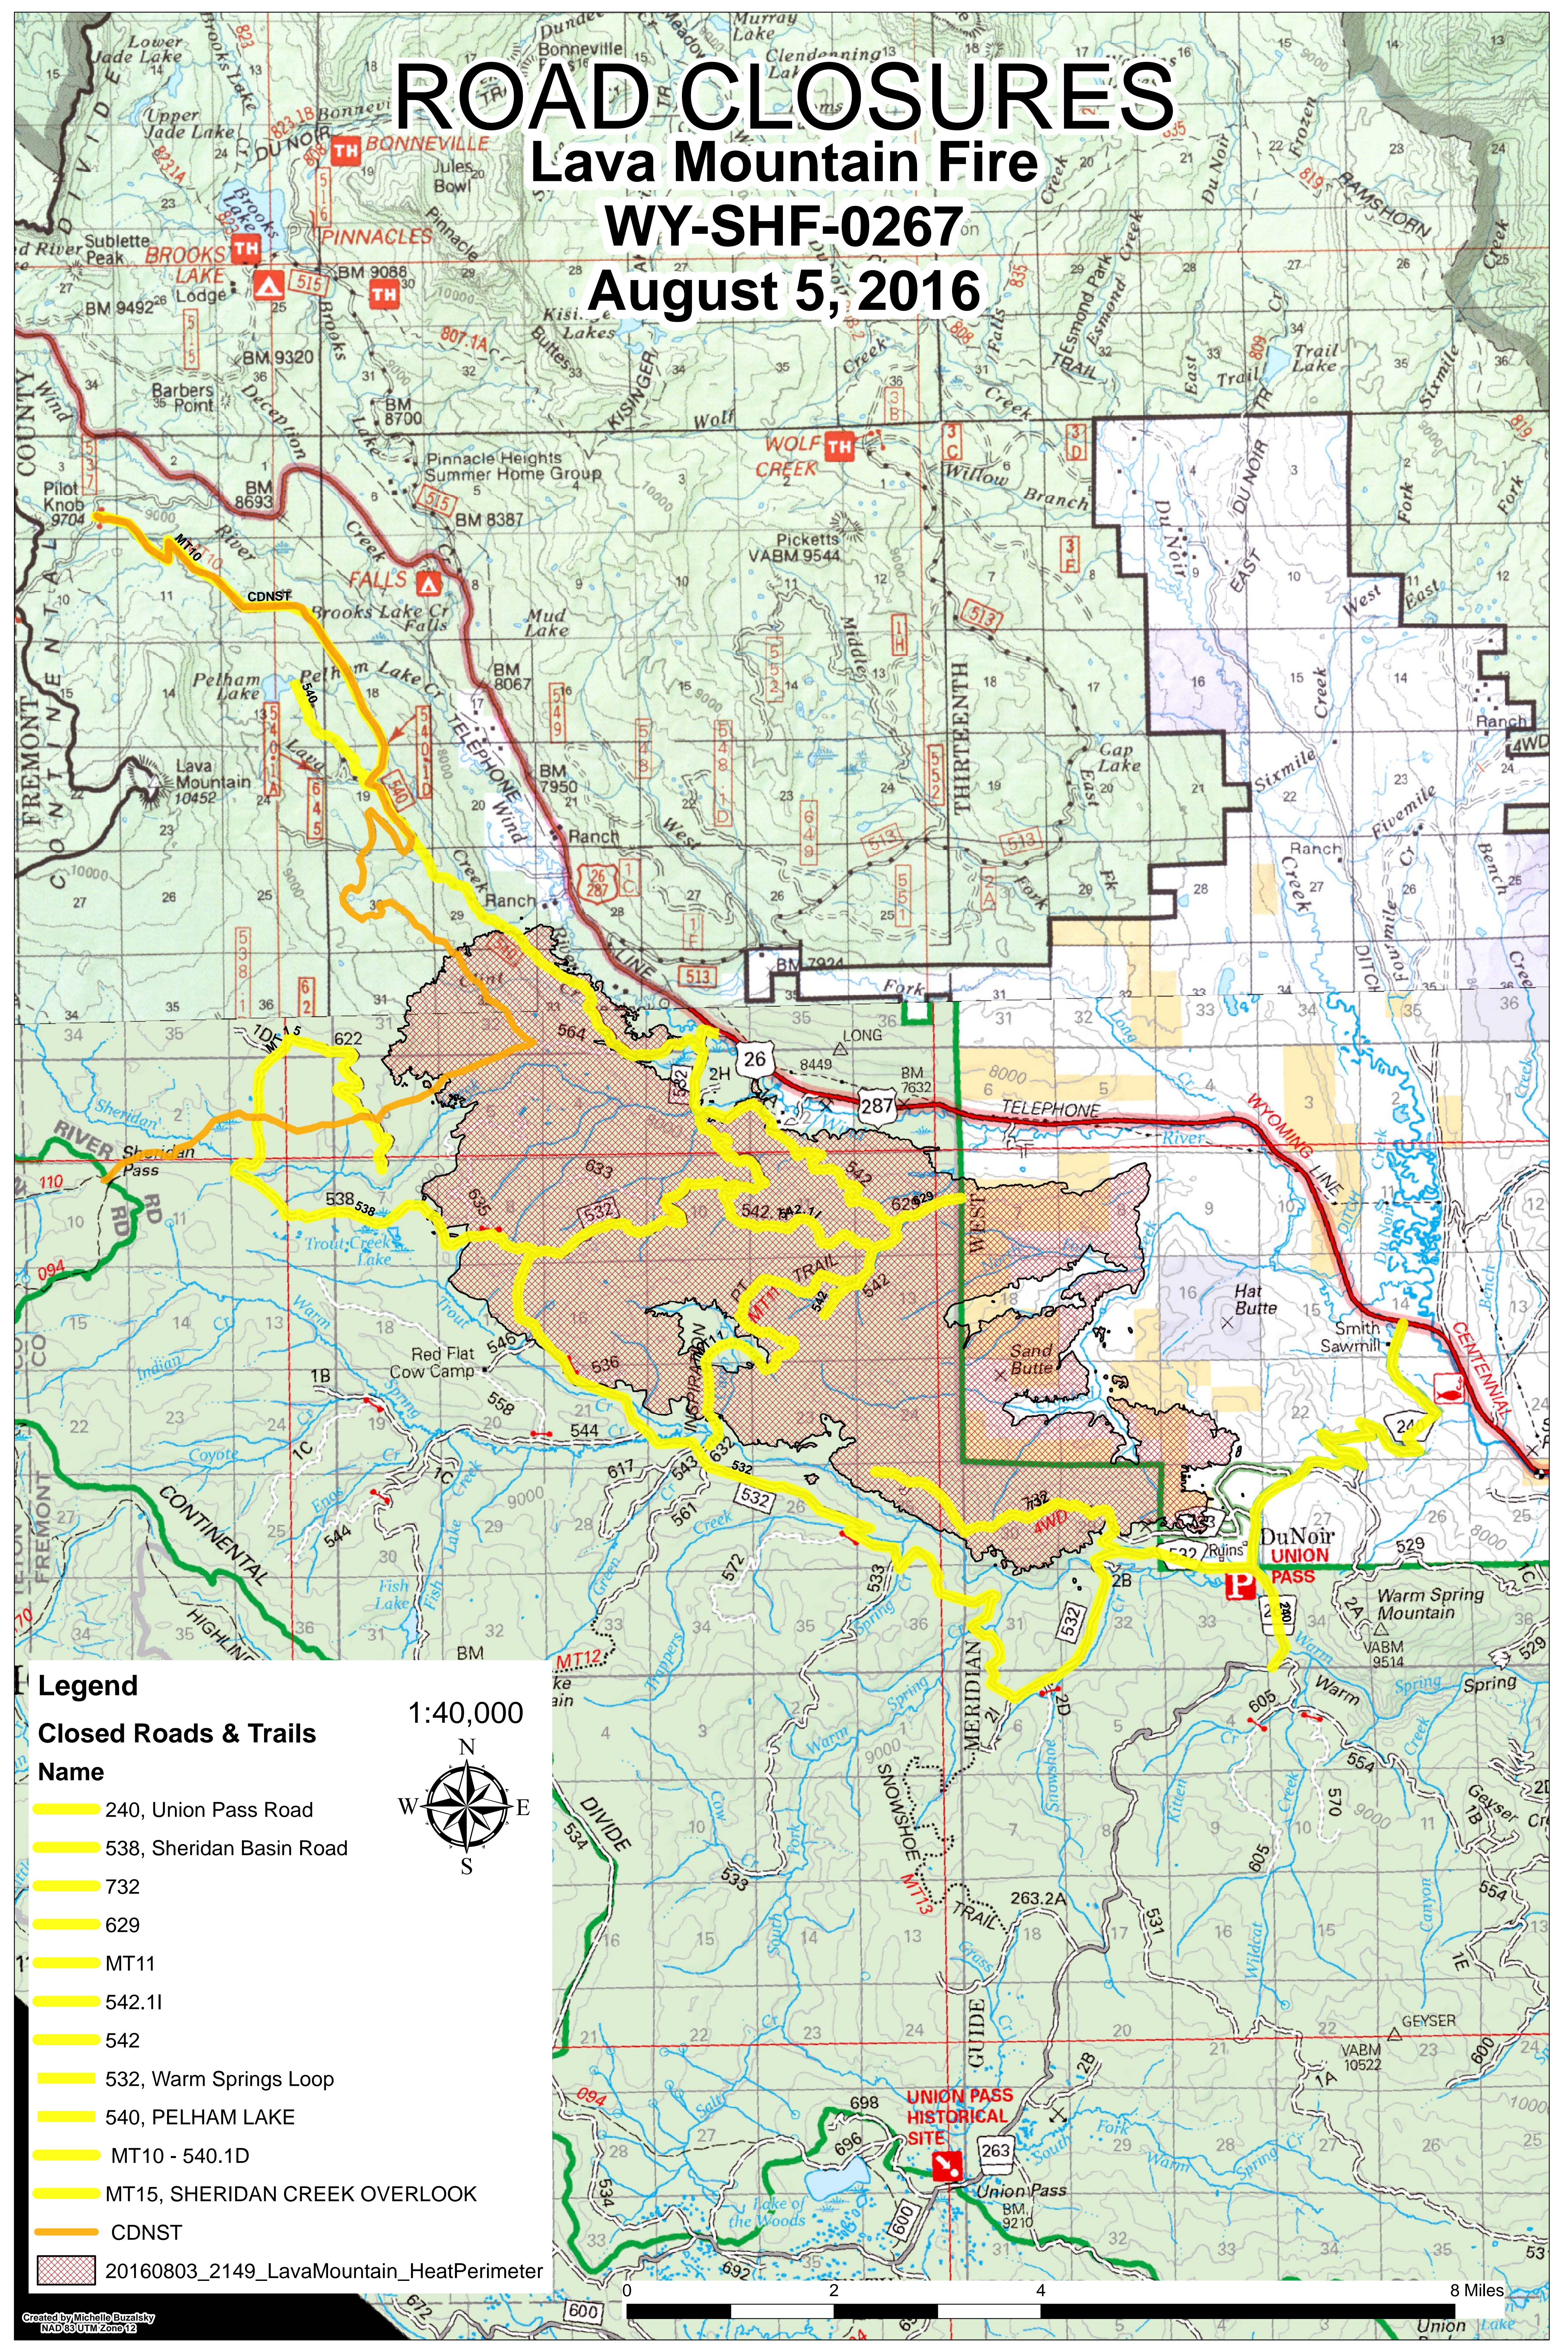

# ROAD CLOSURES

## Lava Mountain Fire

#### Legend

#### Closed Roads & Trails

-  240, Union Pass Road
-  538, Sheridan Basin Road
-  732
-  629
-  MT11
-  542.11
-  542
-  532, Warm Springs Loop
-  540, PELHAM LAKE
-  MT10 - 540.1D
-  MT15, SHERIDAN CREEK OVERLOOK
-  CDNST
-  20160803\_2149\_LavaMountain\_HeatPerimeter