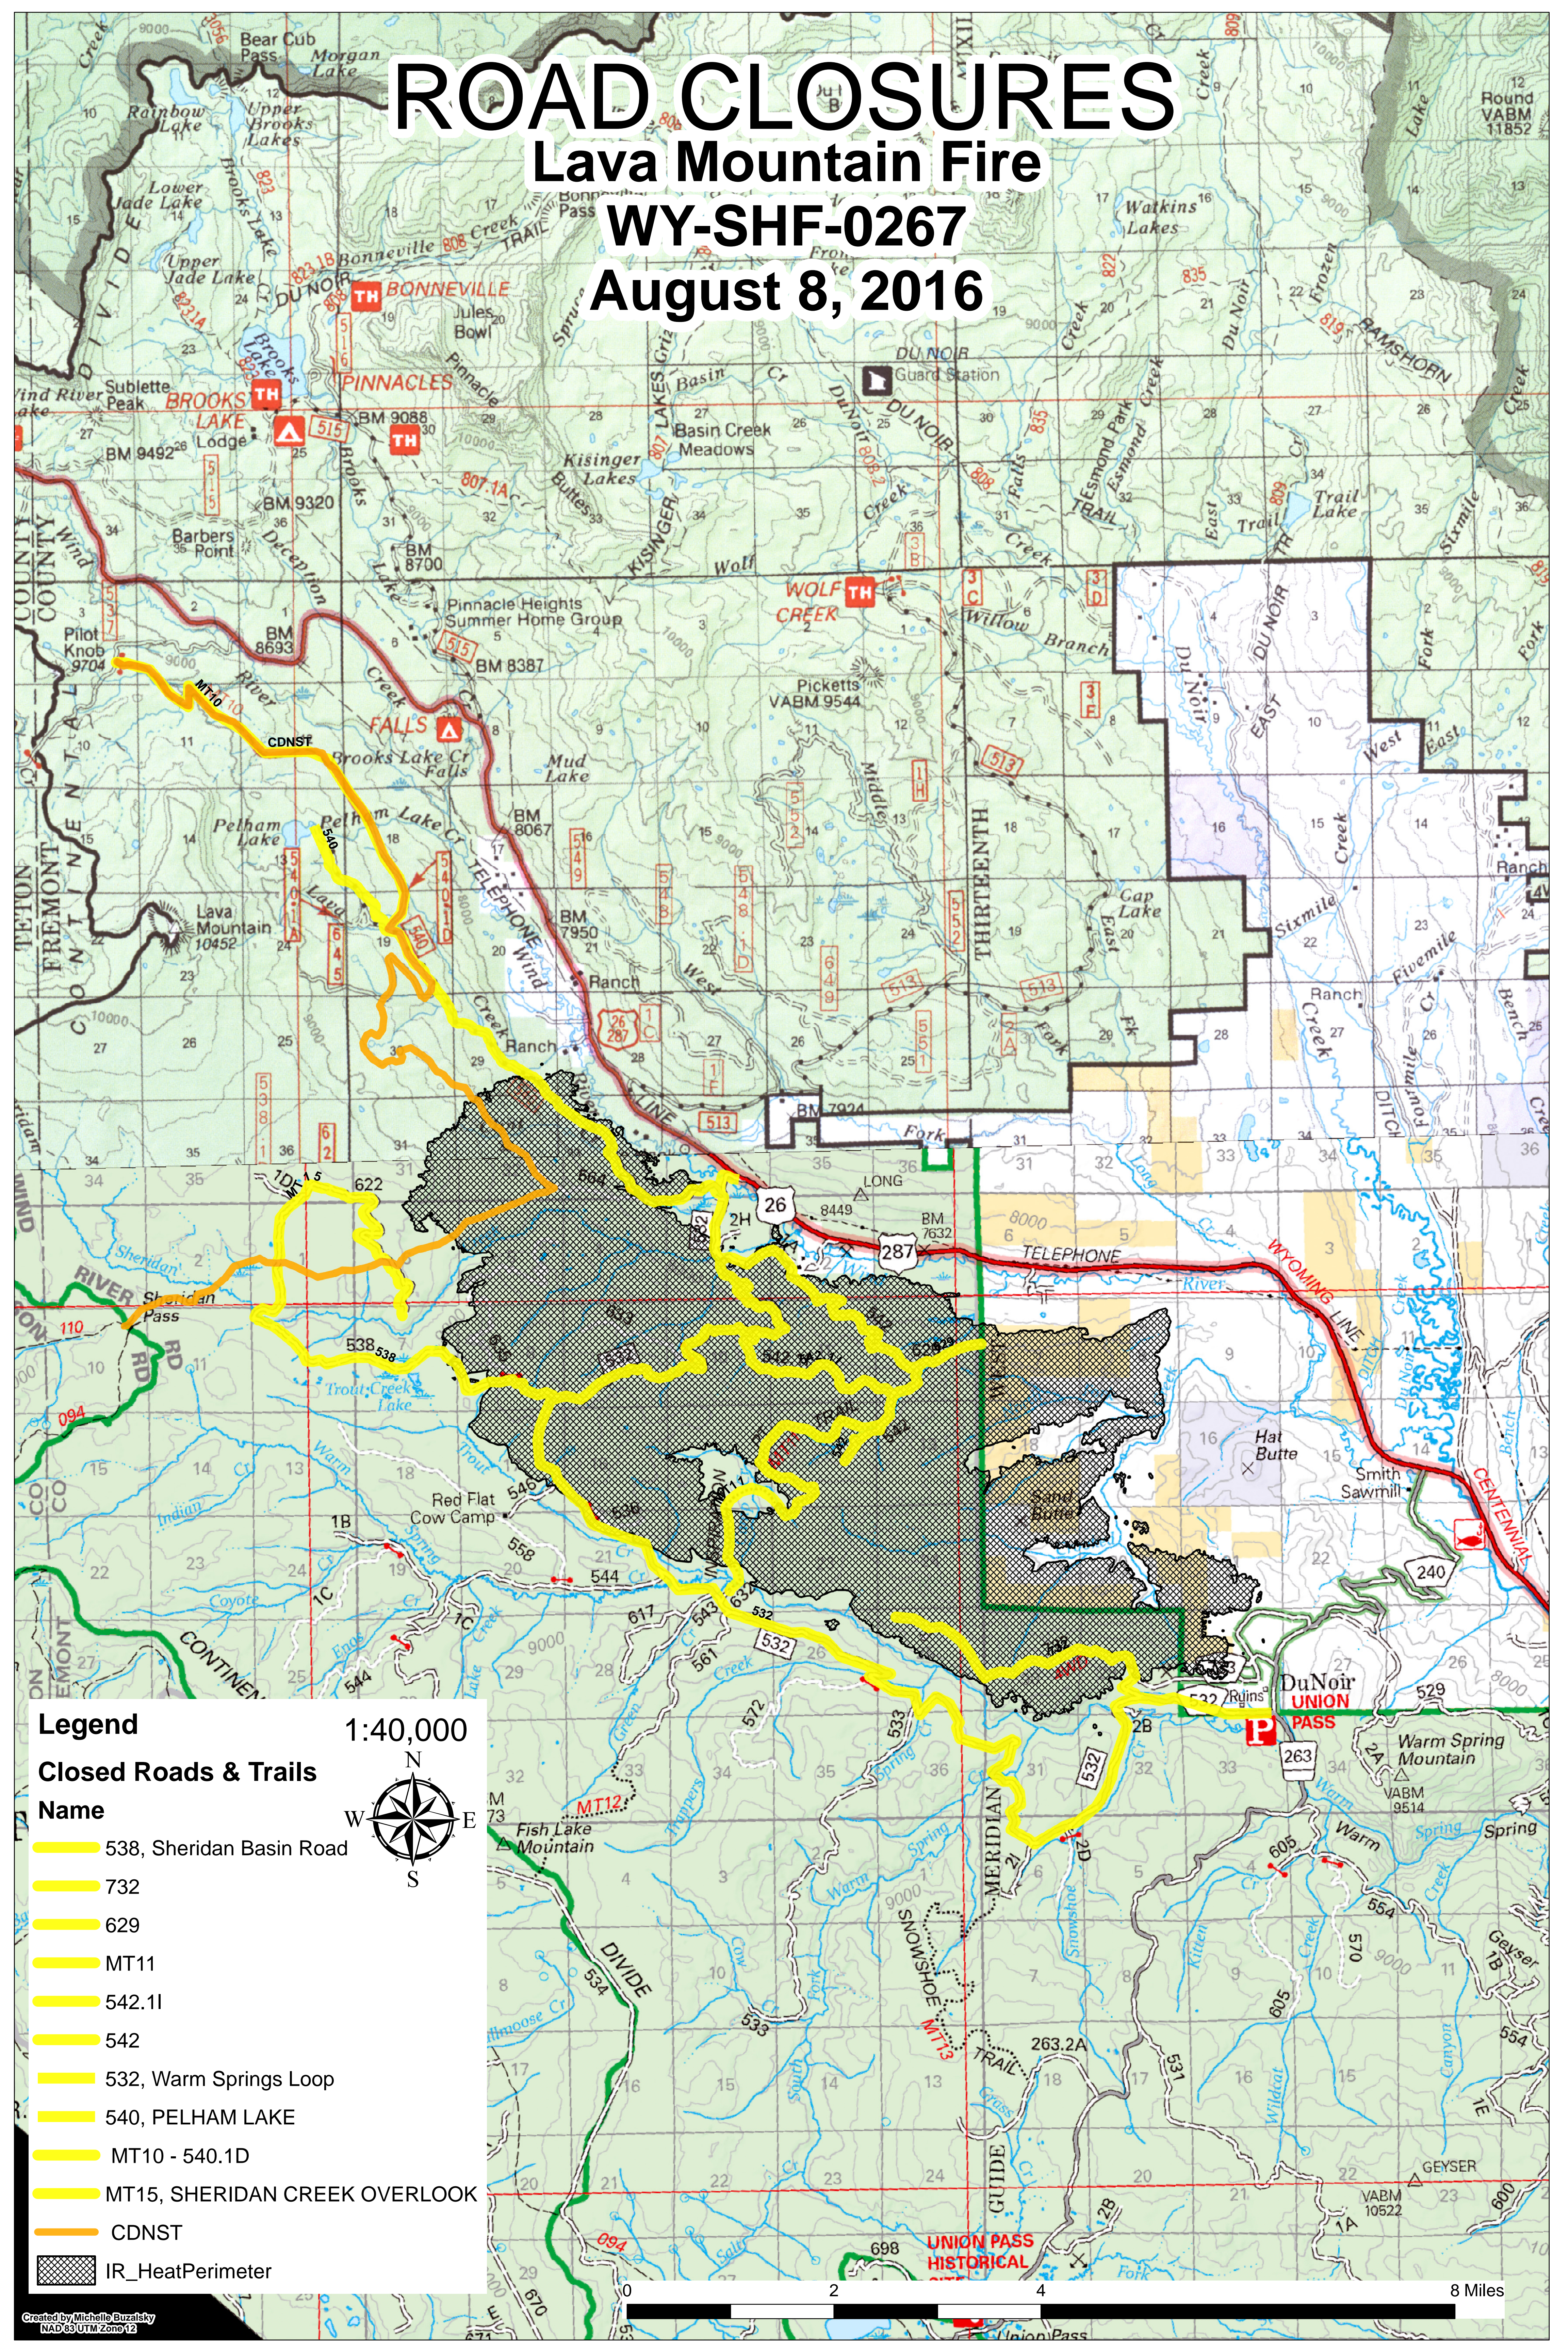

ROAD CLOSURES

Lava Mountain Fire

WY-SHF-0267

August 8, 2016

Legend

1:40,000

Closed Roads & Trails

Name

-  538, Sheridan Basin Road
-  732
-  629
-  MT11
-  542.11
-  542
-  532, Warm Springs Loop
-  540, PELHAM LAKE
-  MT10 - 540.1D
-  MT15, SHERIDAN CREEK OVERLOOK
-  CDNST
-  IR_HeatPerimeter

8 Miles