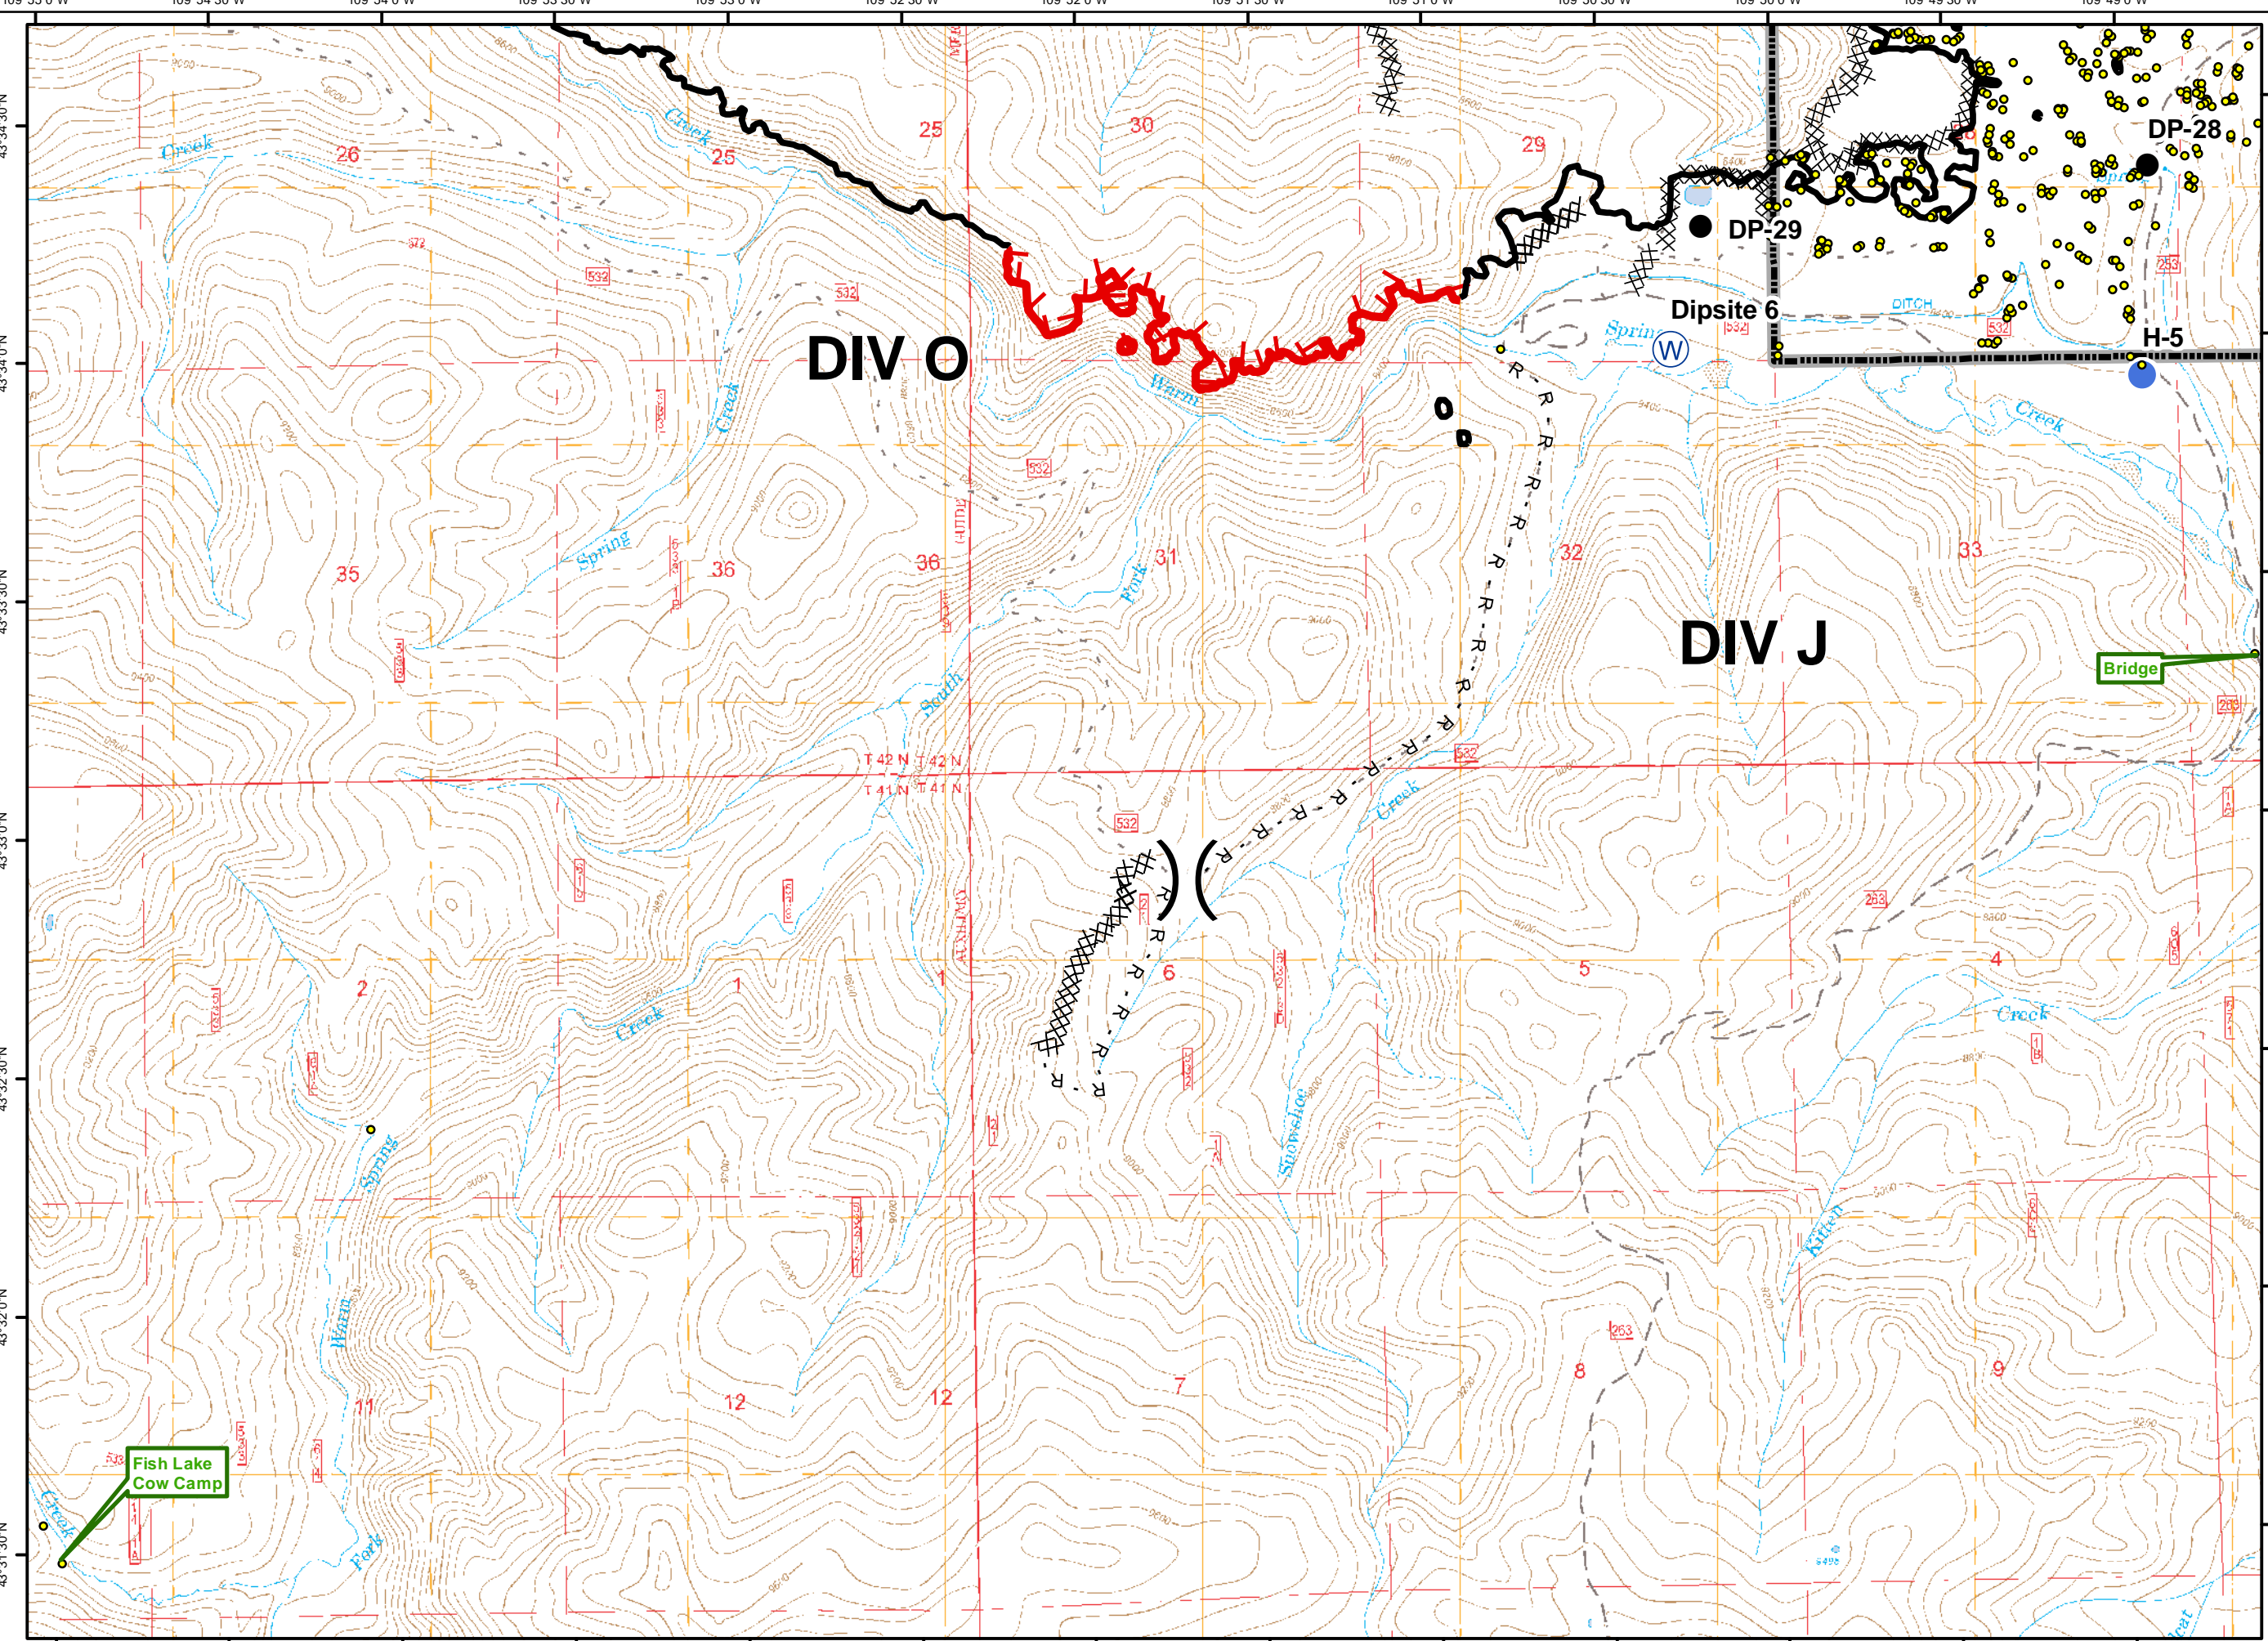

A1

Page 1 of 5
08/12/2016

Legend

- Structure
- Drop Point
- Helispot
- Sling Site
- Water Source
- Division Break
- Uncontrolled Fire Edge
- Completed Line
- R - R Road as Completed Line
- Completed Dozer Line
- H - H Hand Line
- Other
- Overhead Powerline
- Telephone
- Highway
- Forest Boundary

Legend

- Structure
- Drop Point
- Helispot
- Ⓜ Water Source
-)) Division Break
- ┌ Uncontrolled Fire Edge
- Completed Line
- R - R Road as Completed Line
- XXXX Completed Dozer Line
- H - H Hand Line
- ⊗ Proposed Dozer Line
- Overhead Powerline
- ⋯ Telephone
- Highway
- ▭ Forest Boundary

Lava Mountain WY-SHF-000267

A3

Page 3 of 5
08/12/2016

Legend

- Structure
- Drop Point
- Helispot
- ⊕ Water Source
-)) Division Break
- ┌ Uncontrolled Fire Edge
- Completed Line
- R - R Road as Completed Line
- XXXXX Completed Dozer Line
- H - H Hand Line
- ⊕ Other
- Overhead Powerline
- ⋯ Telephone
- Highway
- ▭ Forest Boundary

Lava Mountain WY-SHF-000267 B1

Page 4 of 5
08/12/2016

Legend

- Structure
- Drop Point
- Helispot
- ⊙ Water Source
-)) Division Break
- ┌ Uncontrolled Fire Edge
- Completed Line
- R · R Road as Completed Line
- XXXXX Completed Dozer Line
- Overhead Powerline
- ... Telephone
- ▭ Forest Boundary