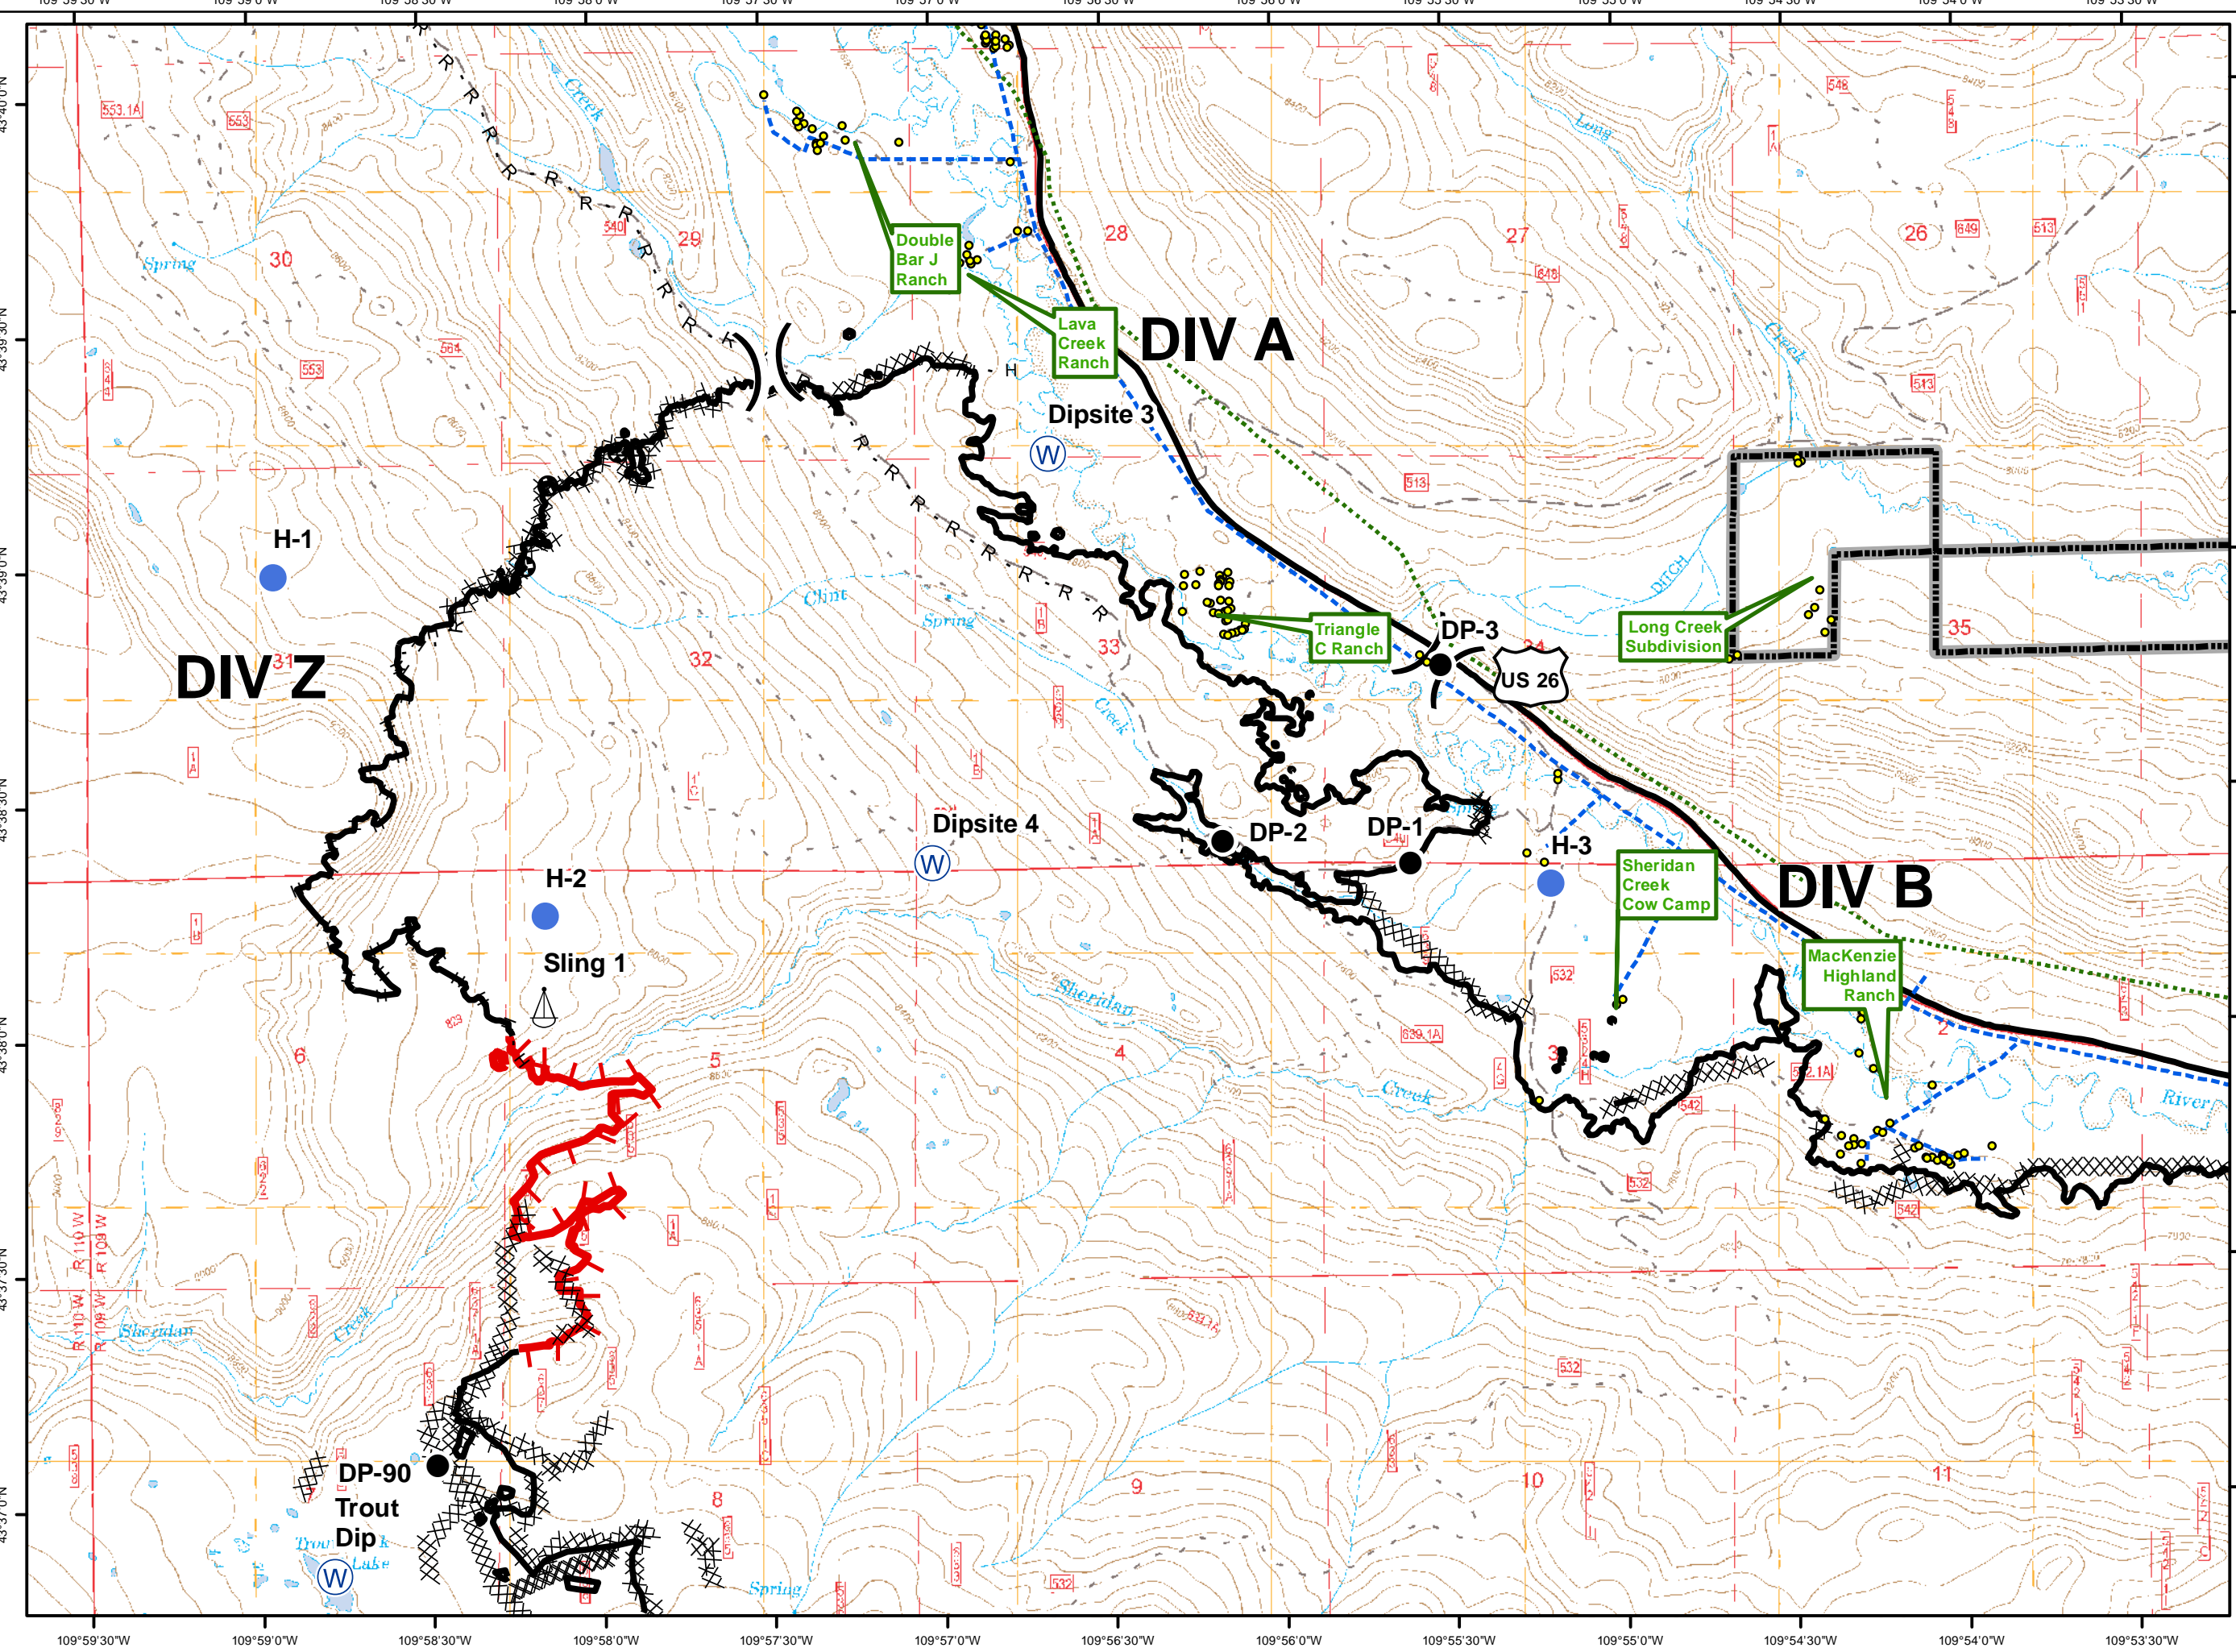

A1

Page 1 of 5
08/12/2016

Legend

- Structure
- Drop Point
- Helispot
- Sling Site
- Water Source
- Division Break
- Uncontrolled Fire Edge
- Completed Line
- R - R Road as Completed Line
- Completed Dozer Line
- H - H Hand Line
- Other
- Overhead Powerline
- Telephone
- Highway
- Forest Boundary

Legend

- Structure
- Drop Point
- Helispot
- Ⓜ Water Source
-)) Division Break
- ┌ Uncontrolled Fire Edge
- Completed Line
- R - R Road as Completed Line
- XXXX Completed Dozer Line
- H - H Hand Line
- ⊗ Proposed Dozer Line
- Overhead Powerline
- ⋯ Telephone
- Highway
- ▭ Forest Boundary

Lava Mountain WY-SHF-000267

A3

Page 3 of 5
08/12/2016

Legend

- Structure
- Drop Point
- Helispot
- ⊕ Water Source
-)) Division Break
- ┌ Uncontrolled Fire Edge
- Completed Line
- R - R Road as Completed Line
- XXXXX Completed Dozer Line
- H - H Hand Line
- ⊕ Other
- Overhead Powerline
- ⋯ Telephone
- Highway
- ▭ Forest Boundary

Lava Mountain WY-SHF-000267 B1

Page 4 of 5
08/12/2016

Legend

- Structure
- Drop Point
- Helispot
- ⊙ Water Source
-)) Division Break
- ┌ Uncontrolled Fire Edge
- Completed Line
- R · R Road as Completed Line
- XXXXX Completed Dozer Line
- Overhead Powerline
- ... Telephone
- ▭ Forest Boundary