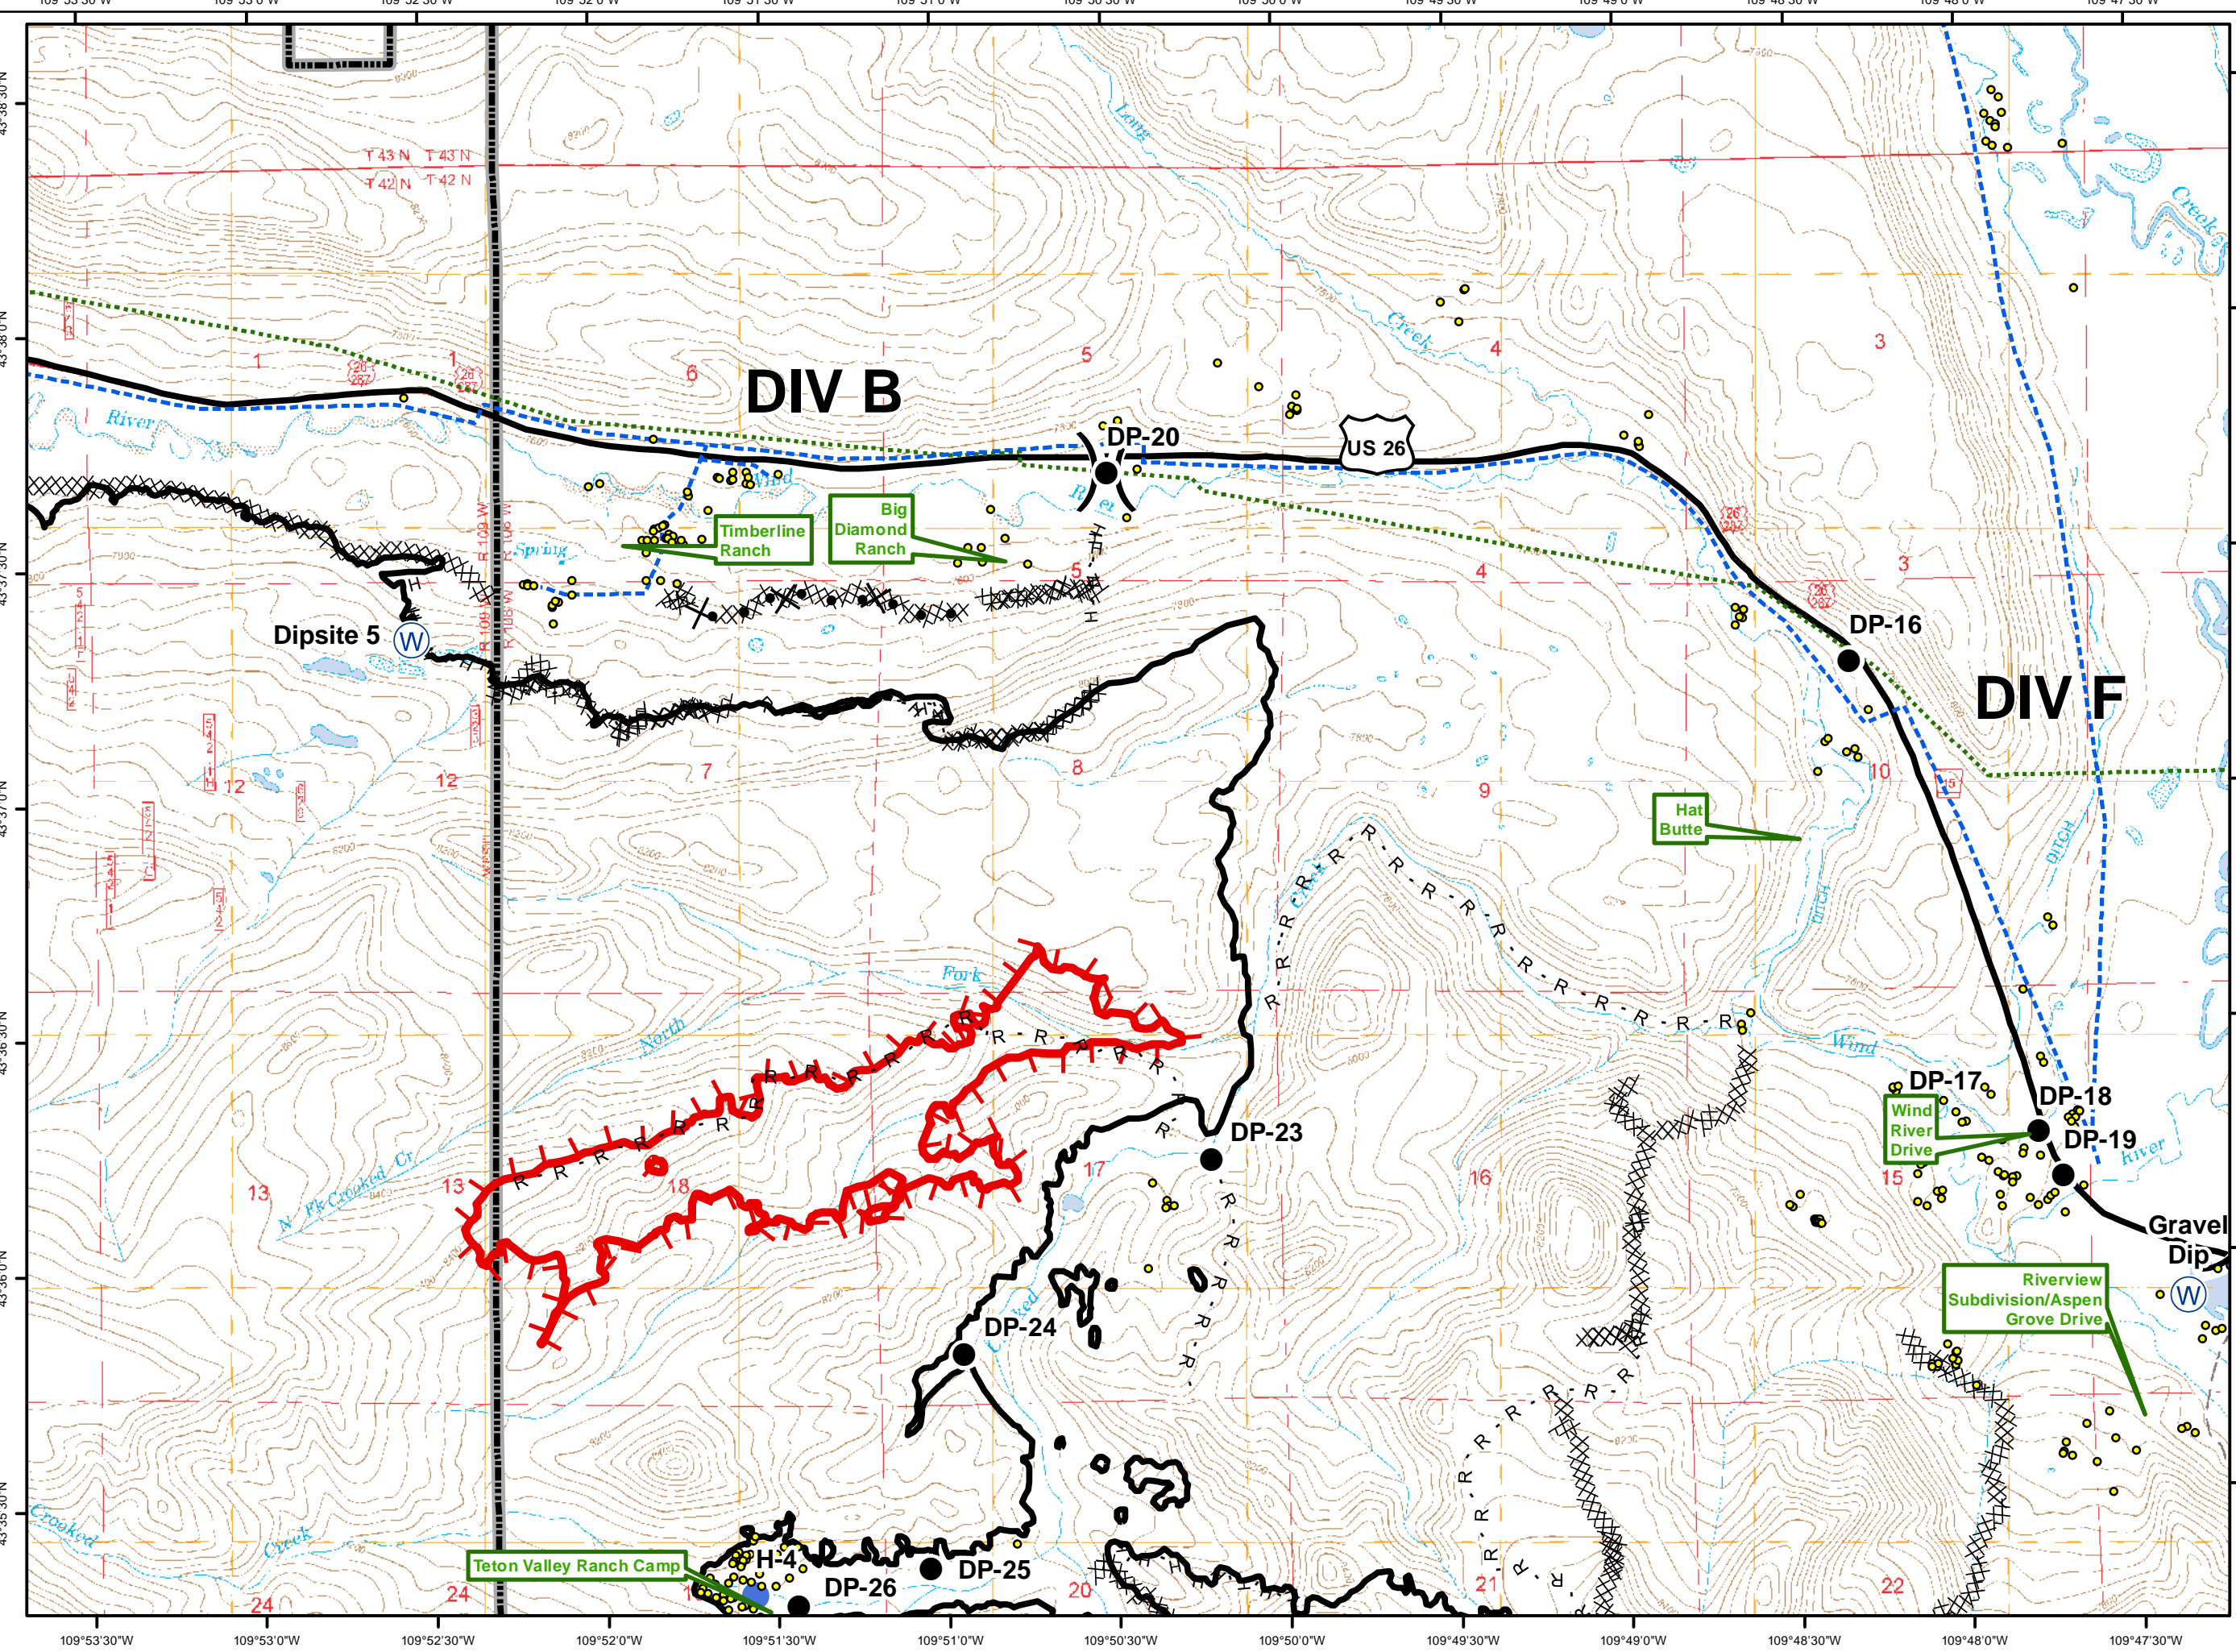

A1

Page 1 of 5
08/12/2016

Legend

- Structure
- Drop Point
- Helispot
- Sling Site
- Water Source
- Division Break
- Uncontrolled Fire Edge
- Completed Line
- R - R Road as Completed Line
- Completed Dozer Line
- H - H Hand Line
- Other
- Overhead Powerline
- Telephone
- Highway
- Forest Boundary

Legend

- Structure
- Drop Point
- Helispot
- Ⓜ Water Source
-)) Division Break
- ┌ Uncontrolled Fire Edge
- Completed Line
- R - R Road as Completed Line
- XXXX Completed Dozer Line
- H - H Hand Line
- ⊗ Proposed Dozer Line
- Overhead Powerline
- ⋯ Telephone
- Highway
- ▭ Forest Boundary

Lava Mountain WY-SHF-000267

A3

Page 3 of 5
08/12/2016

Legend

- Structure
- Drop Point
- Helispot
- ⊕ Water Source
-)) Division Break
- ┌ Uncontrolled Fire Edge
- Completed Line
- R - R Road as Completed Line
- XXXXX Completed Dozer Line
- H - H Hand Line
- ⊕ Other
- Overhead Powerline
- ⋯ Telephone
- Highway
- ▭ Forest Boundary

Lava Mountain WY-SHF-000267 B1

Page 4 of 5
08/12/2016

Legend

- Structure
- Drop Point
- Helispot
- ⊙ Water Source
-)) Division Break
- ┌ Uncontrolled Fire Edge
- Completed Line
- R · R Road as Completed Line
- XXXXX Completed Dozer Line
- Overhead Powerline
- ... Telephone
- ▭ Forest Boundary