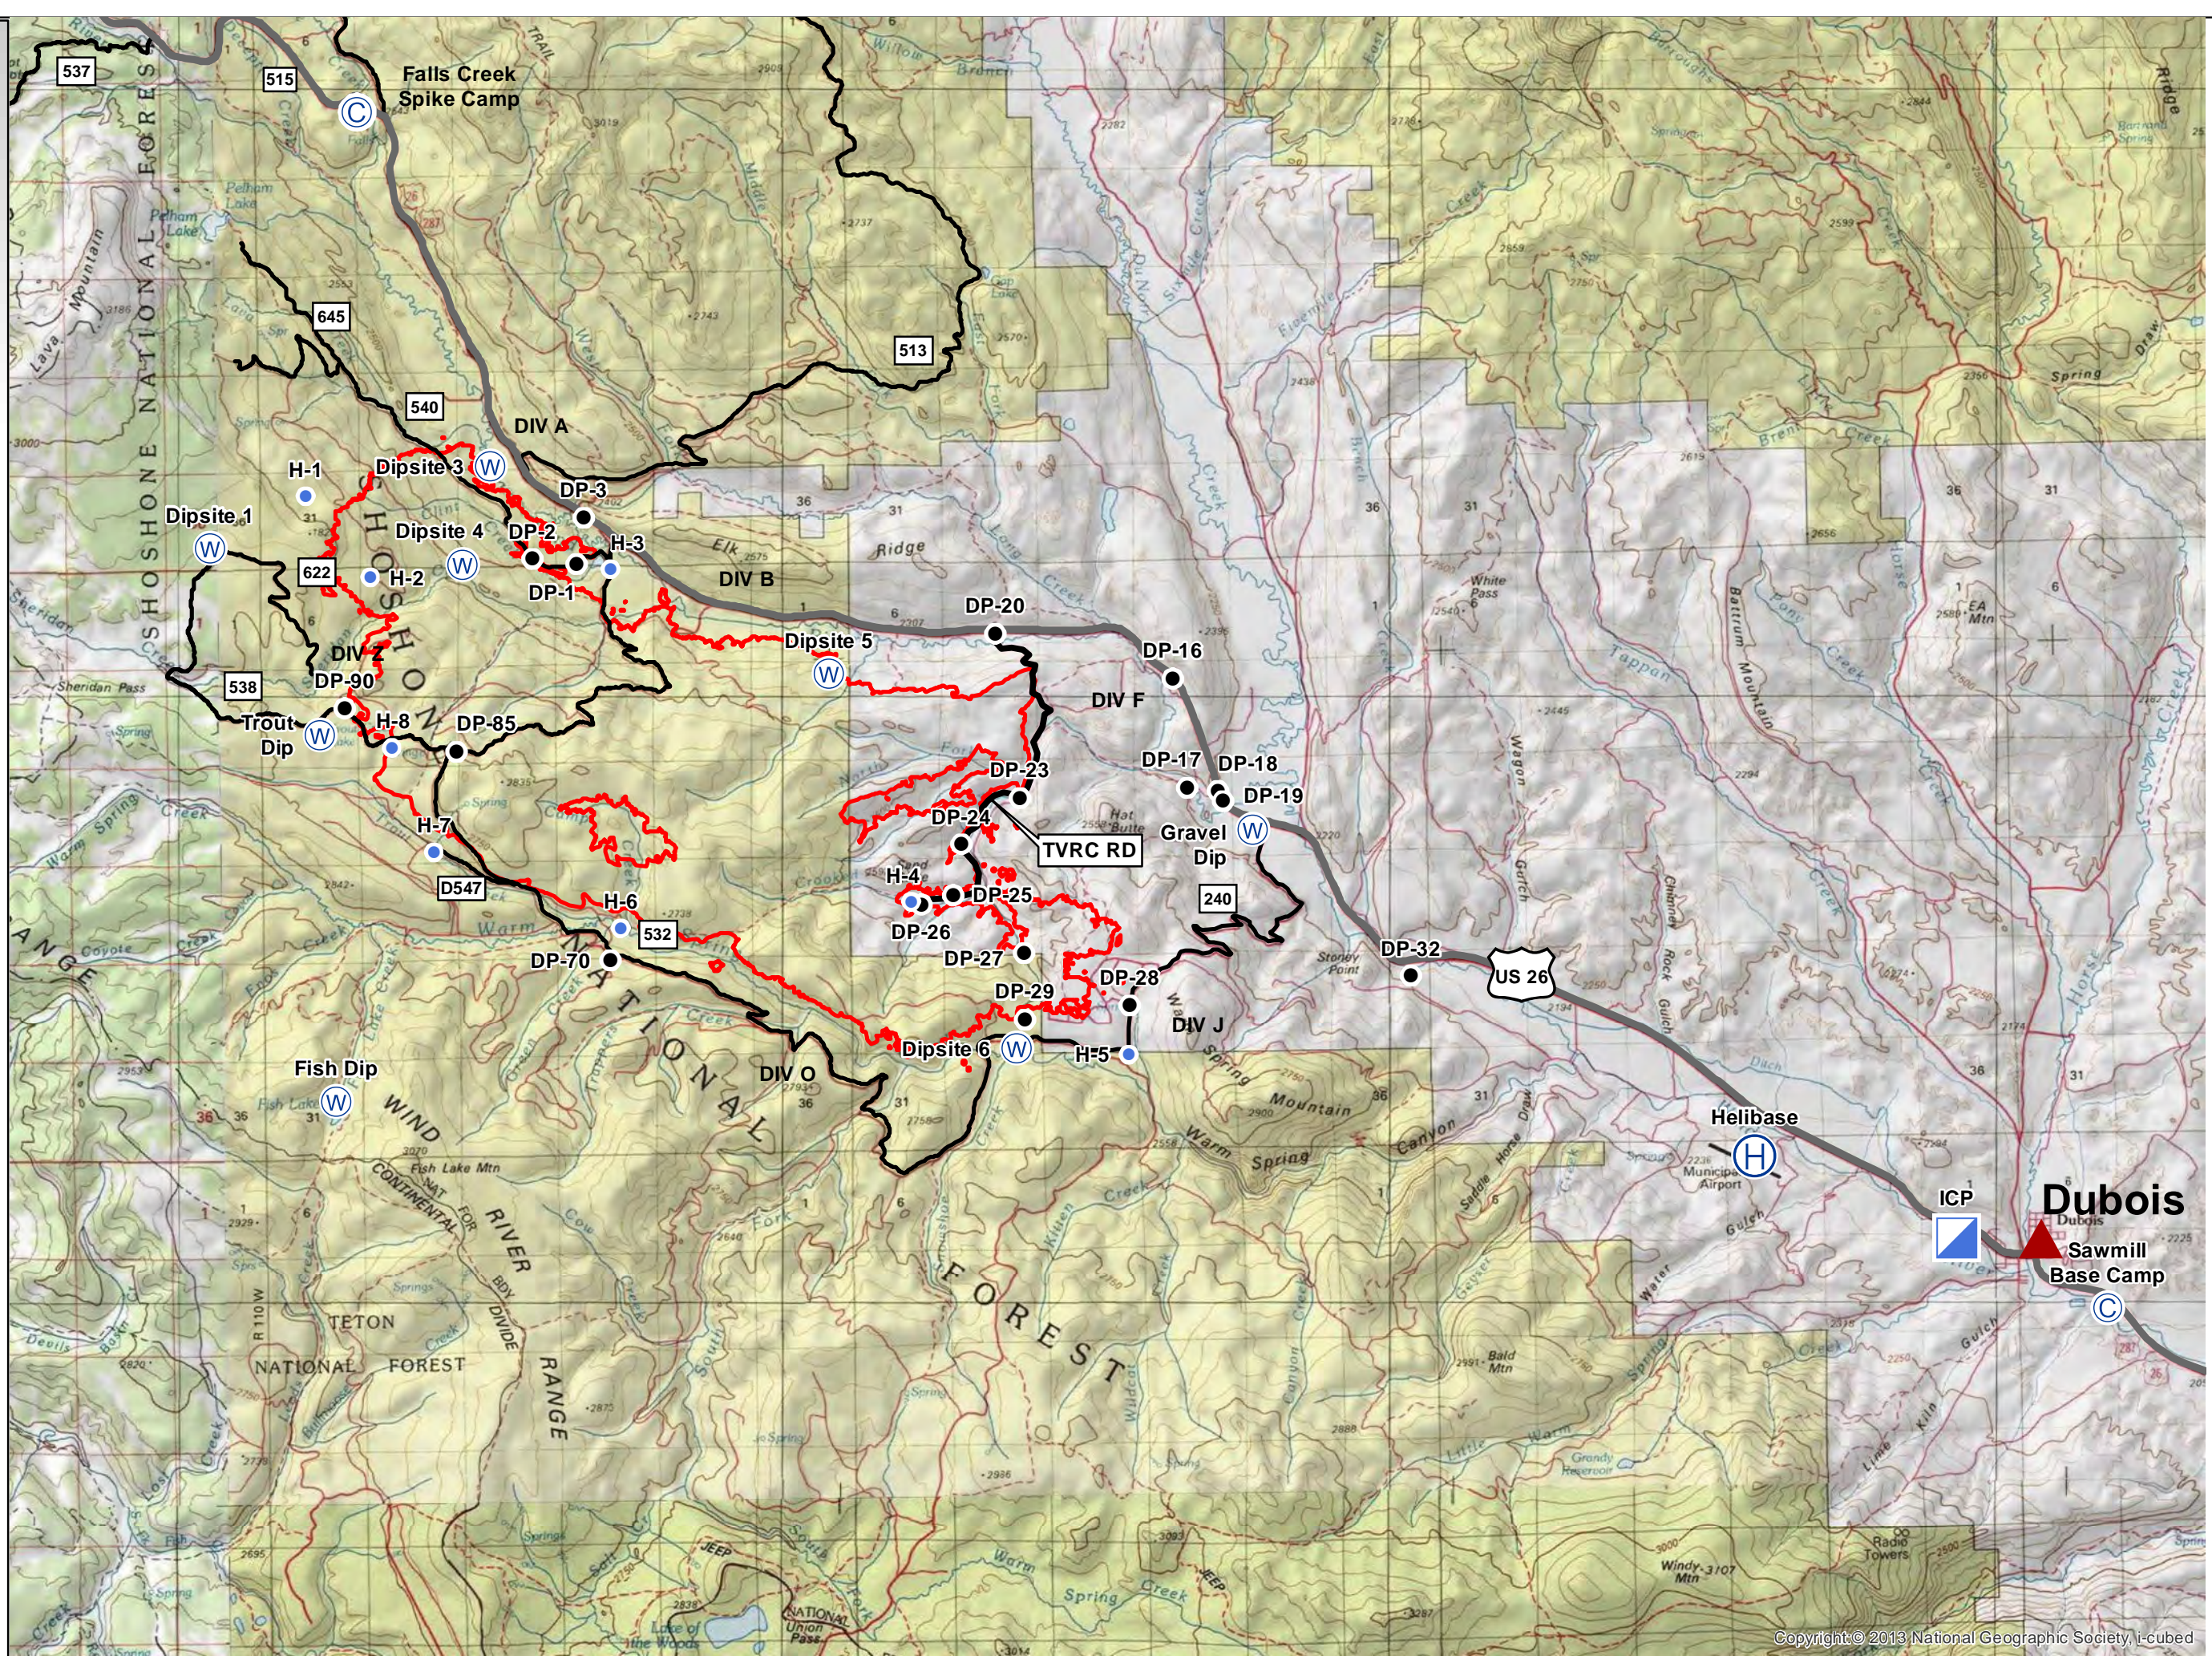

Transportation

Lava Mountain

WY-SHF-000267

08/12/2016

Legend

- Camp
- Drop Point
- Helibase
- Helispot
- Incident Command Post
- Water Source
- Highway
- Road
- Heat Perimeter 8/05/2016

Lava Mountain

WY-SHF-000267

A1

Page 1 of 5
08/12/2016

Legend

- Structure
- Drop Point
- Helispot
- Sling Site
- Water Source
- Division Break
- Uncontrolled Fire Edge
- Completed Line
- R - R Road as Completed Line
- Completed Dozer Line
- H - H Hand Line
- Other
- Overhead Powerline
- Telephone
- Highway
- Forest Boundary

Legend

- Structure
- Drop Point
- Helispot
- Ⓜ Water Source
-)) Division Break
- ┌ Uncontrolled Fire Edge
- Completed Line
- R - R Road as Completed Line
- XXXX Completed Dozer Line
- H - H Hand Line
- ⊗ Proposed Dozer Line
- Overhead Powerline
- ⋯ Telephone
- Highway
- ▭ Forest Boundary

Lava Mountain WY-SHF-000267

A3

Page 3 of 5
08/12/2016

Legend

- Structure
- Drop Point
- Helispot
- ⊕ Water Source
-)) Division Break
- ┌ Uncontrolled Fire Edge
- Completed Line
- R - R Road as Completed Line
- XXXXX Completed Dozer Line
- H - H Hand Line
- ⊕ Other
- Overhead Powerline
- ⋯ Telephone
- Highway
- ▭ Forest Boundary