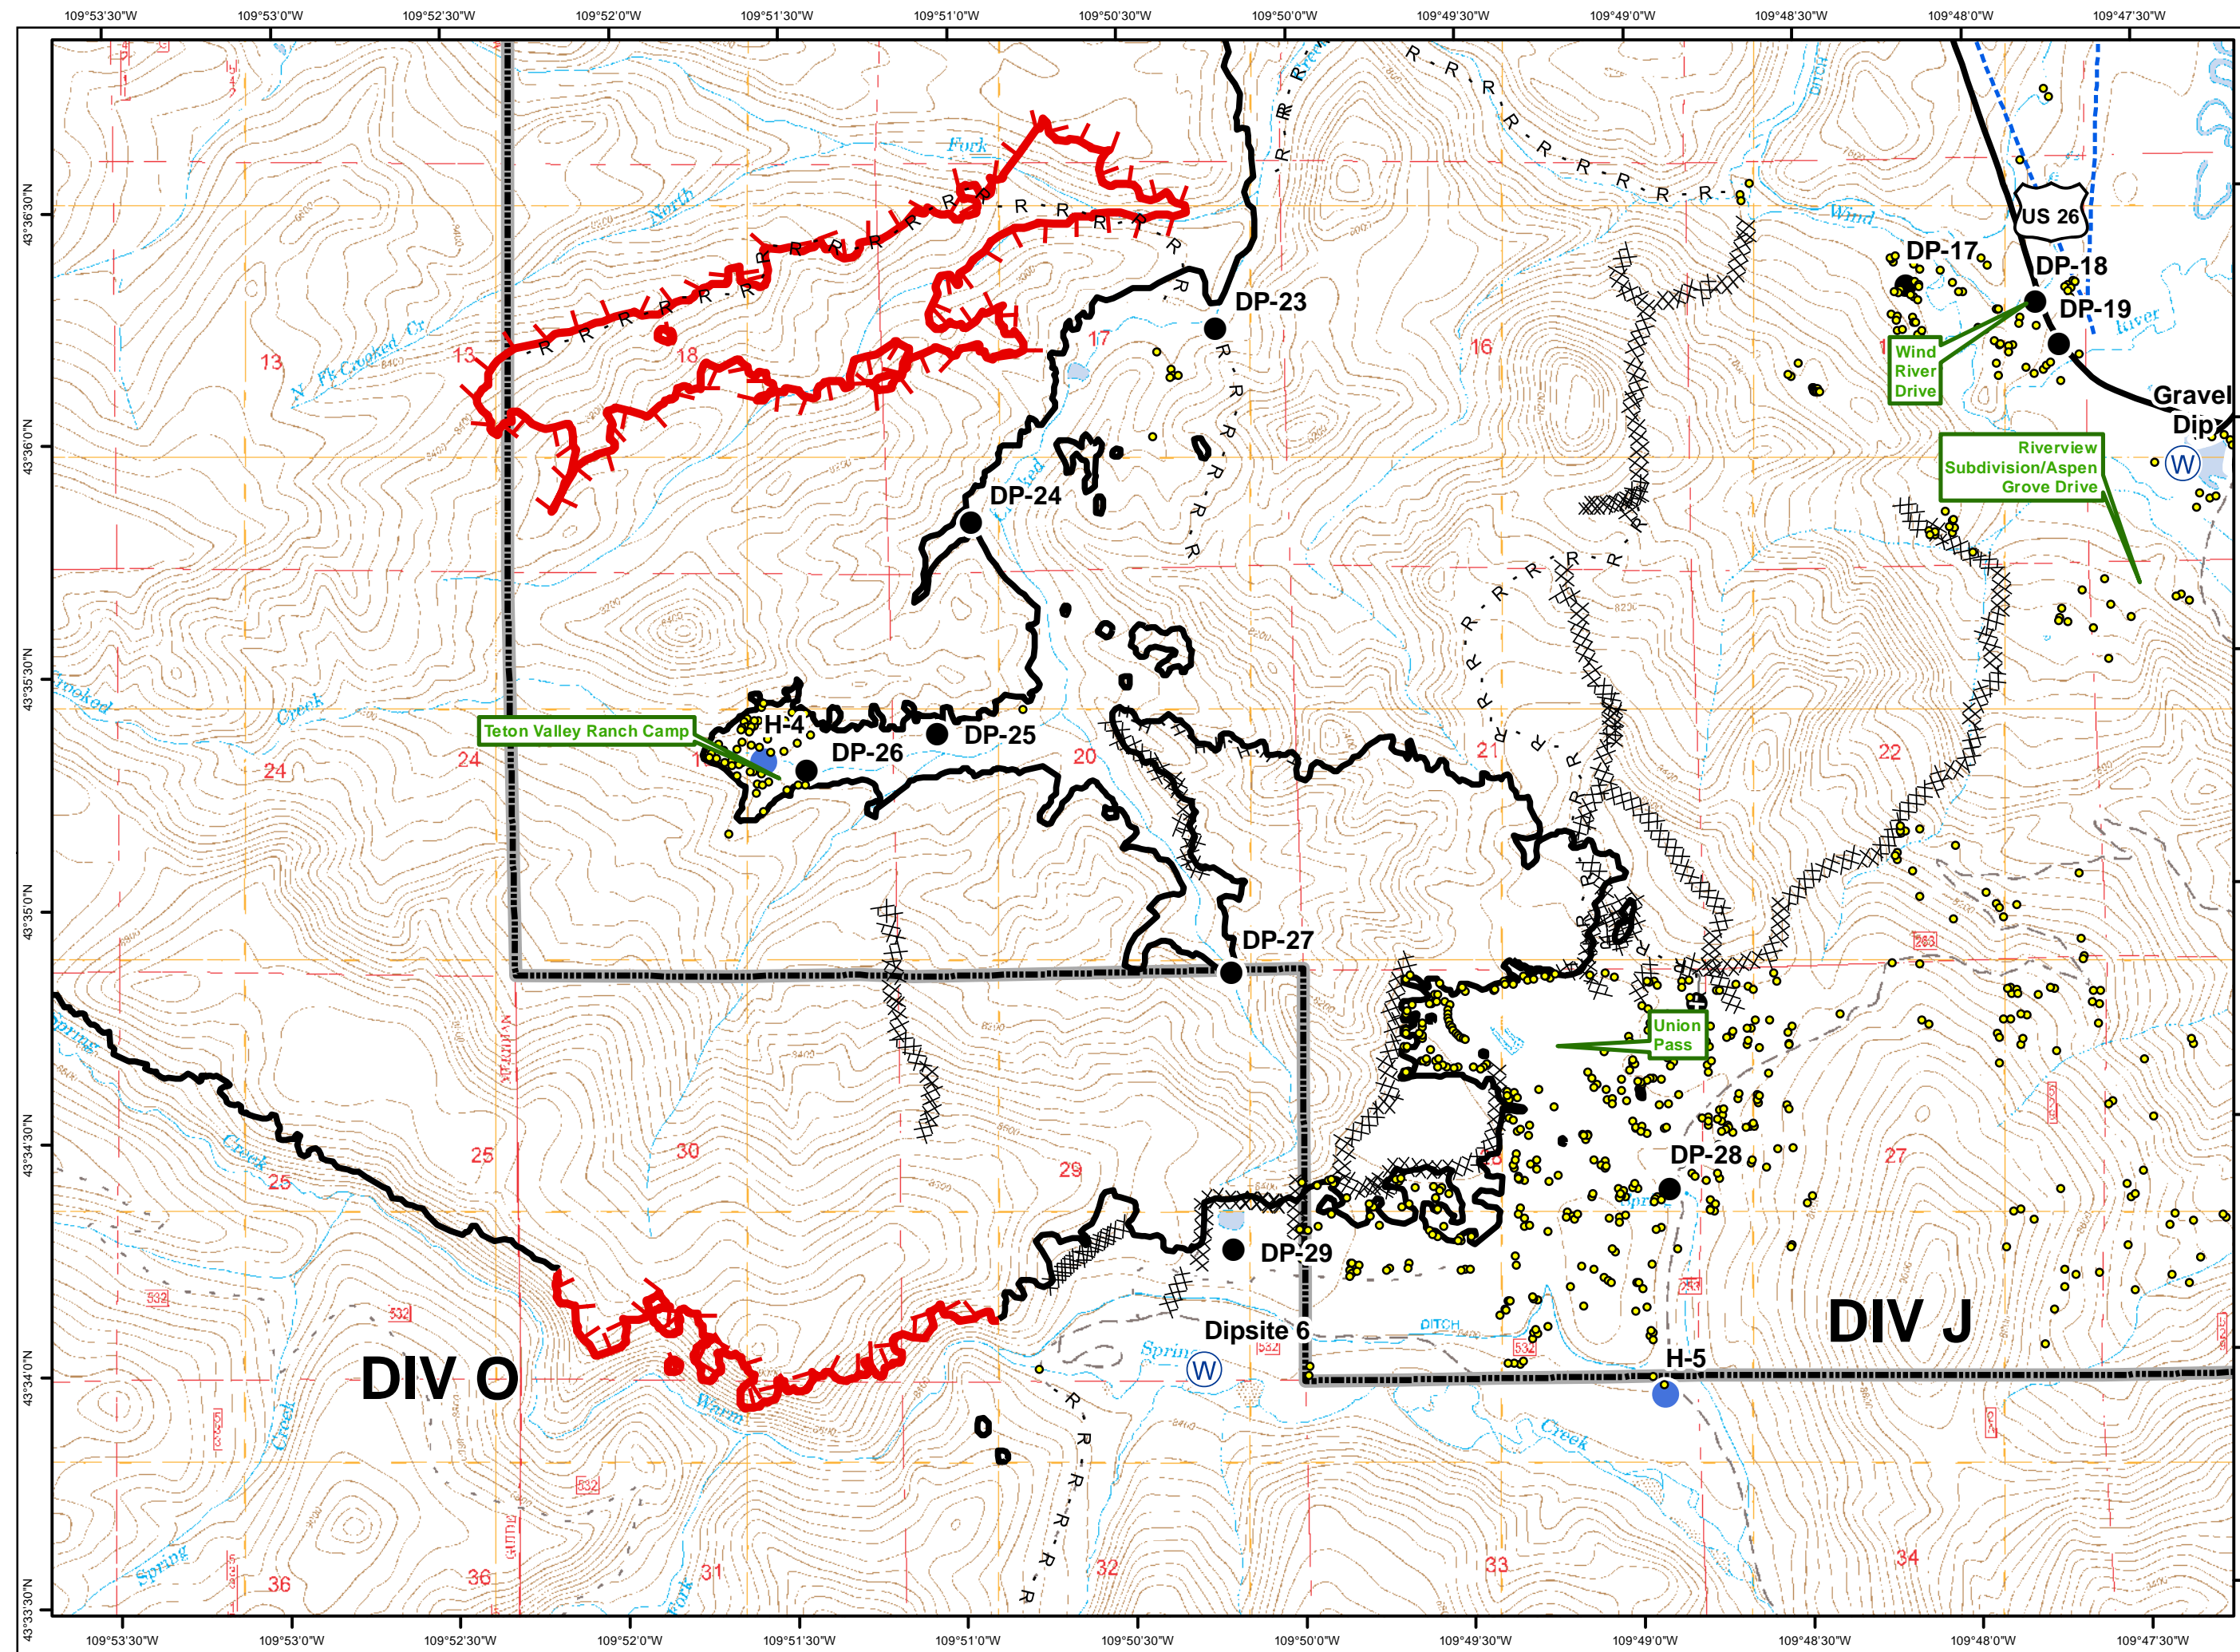

A1

Page 1 of 5
08/12/2016

Legend

- Structure
- Drop Point
- Helispot
- Sling Site
- Water Source
- Division Break
- Uncontrolled Fire Edge
- Completed Line
- R - R Road as Completed Line
- Completed Dozer Line
- H - H Hand Line
- Other
- Overhead Powerline
- Telephone
- Highway
- Forest Boundary

Legend

- Structure
- Drop Point
- Helispot
- Ⓜ Water Source
-)) Division Break
- ┌ Uncontrolled Fire Edge
- Completed Line
- R - R Road as Completed Line
- XXXX Completed Dozer Line
- H - H Hand Line
- ⊗ Proposed Dozer Line
- Overhead Powerline
- ⋯ Telephone
- Highway
- ▭ Forest Boundary

Lava Mountain WY-SHF-000267

A3

Page 3 of 5
08/12/2016

Legend

- Structure
- Drop Point
- Helispot
- ⊕ Water Source
-)) Division Break
- ┌ Uncontrolled Fire Edge
- Completed Line
- R - R Road as Completed Line
- XXXXX Completed Dozer Line
- H - H Hand Line
- ⊕ Other
- Overhead Powerline
- ⋯ Telephone
- Highway
- ▭ Forest Boundary

Lava Mountain WY-SHF-000267 B1

Page 4 of 5
08/12/2016

Legend

- Structure
- Drop Point
- Helispot
- ⊙ Water Source
-)) Division Break
- ┌ Uncontrolled Fire Edge
- Completed Line
- R · R Road as Completed Line
- XXXXX Completed Dozer Line
- Overhead Powerline
- ... Telephone
- ▭ Forest Boundary