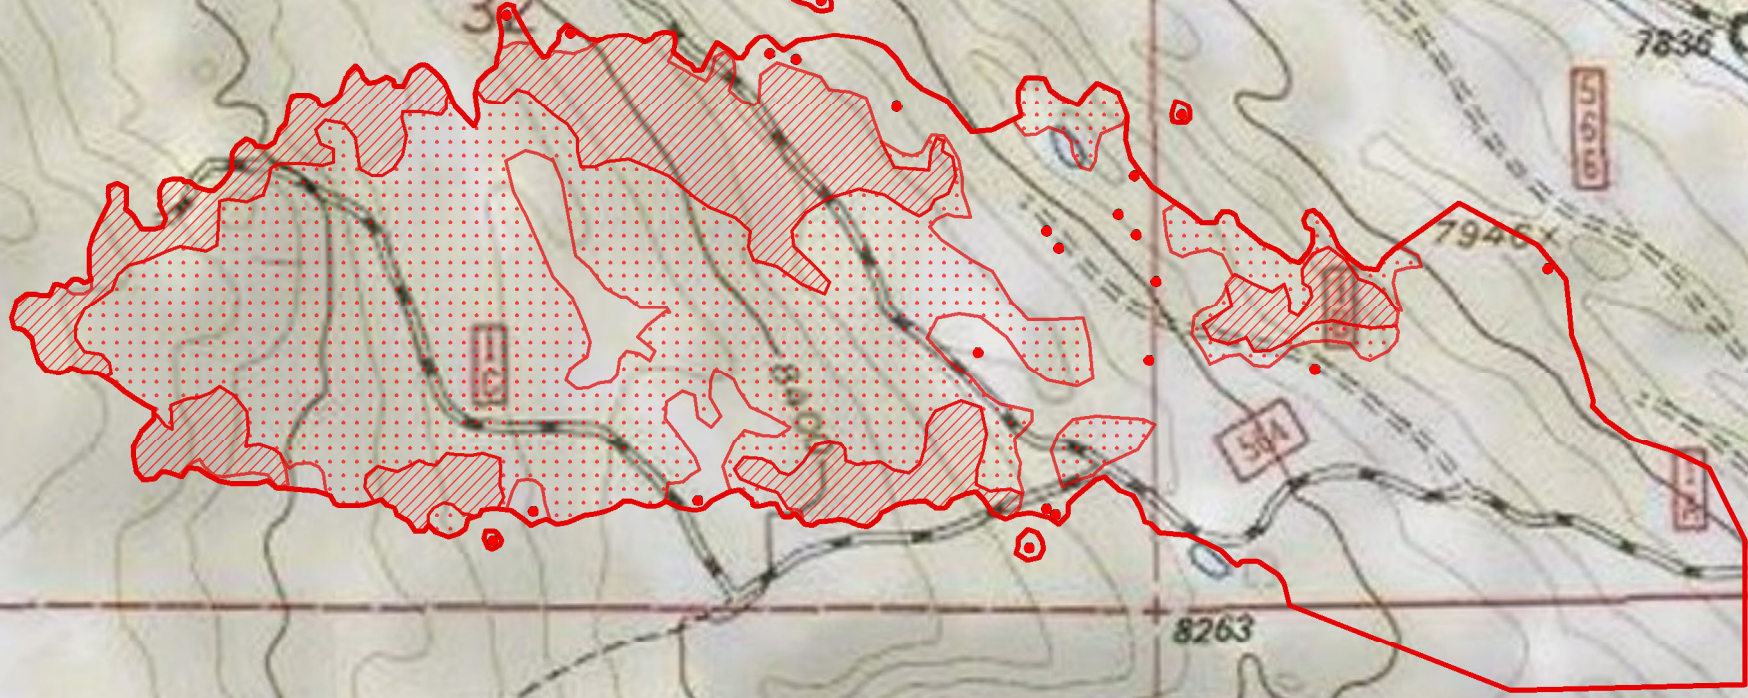

**Lava Mountain - WY-SHF-000267**  
**Infrared Map**  
 Flown July 18 @ 0153 hours  
 IR Interpreted Size: 278 acres

E. Bowne, IRIN

- Isolated Heat Sources
- ▨ Intense Heat
- ▨ Scattered Heat
- ▨ Heat Perimeter

Datum: NAD83

43°39'0"N

43°38'0"N

0

0.5

5

1

2 Miles

109°58'0"W

109°57'0"W

109°56'0"W