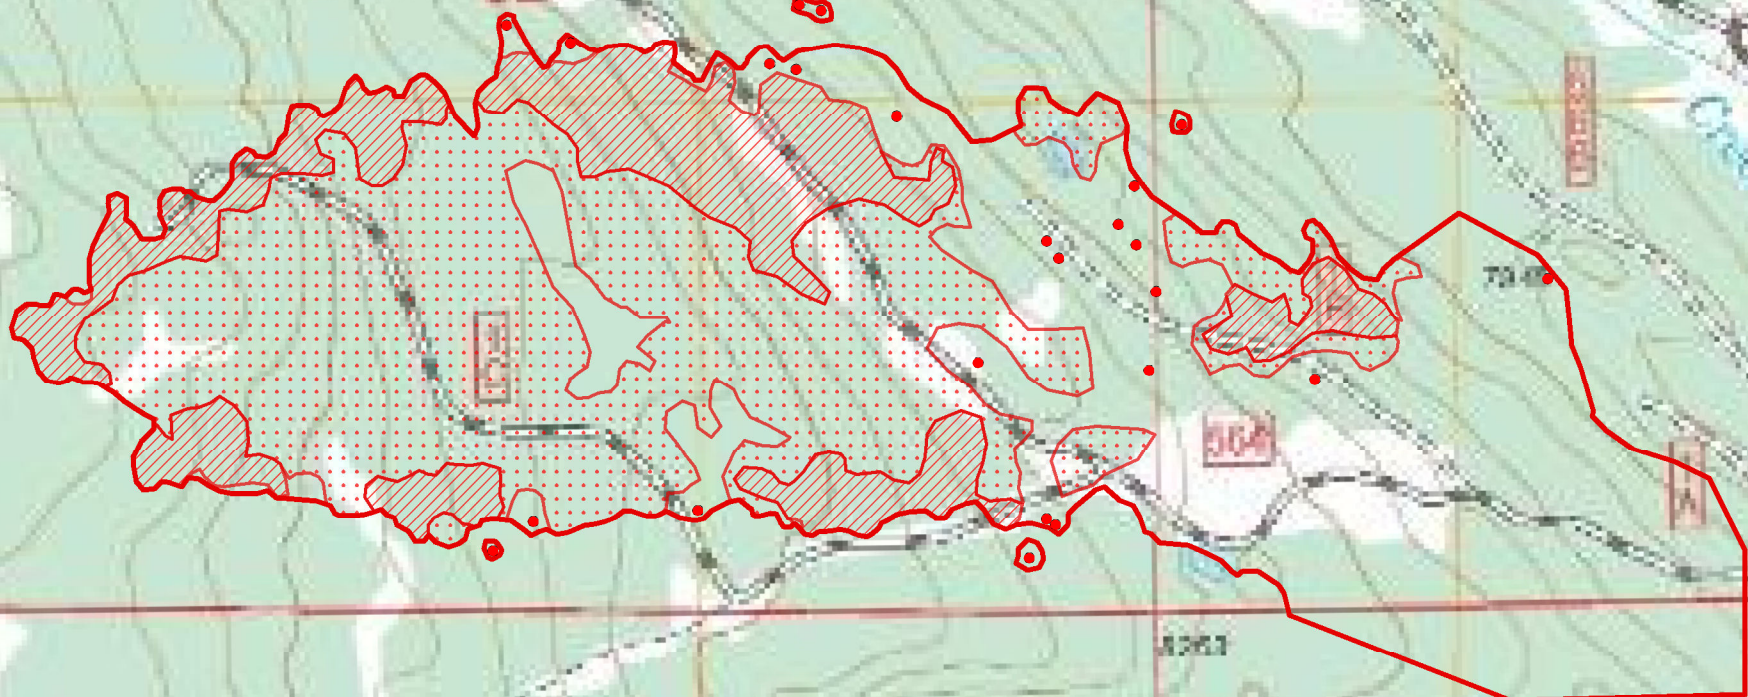

Lava Mountain - WY-SHF-000267
Infrared Map
 Flown July 18 @ 0153 hours
 IR Interpreted Size: 278 acres

E. Bowne, IRIN

- Isolated Heat Sources
- ▨ Intense Heat
- ◌ Scattered Heat
- ◌ Heat Perimeter

Datum: NAD83

43°36'0"N

43°38'0"N

0

0.5

1

2 Miles

109°58'0"W

109°57'0"W

109°56'0"W