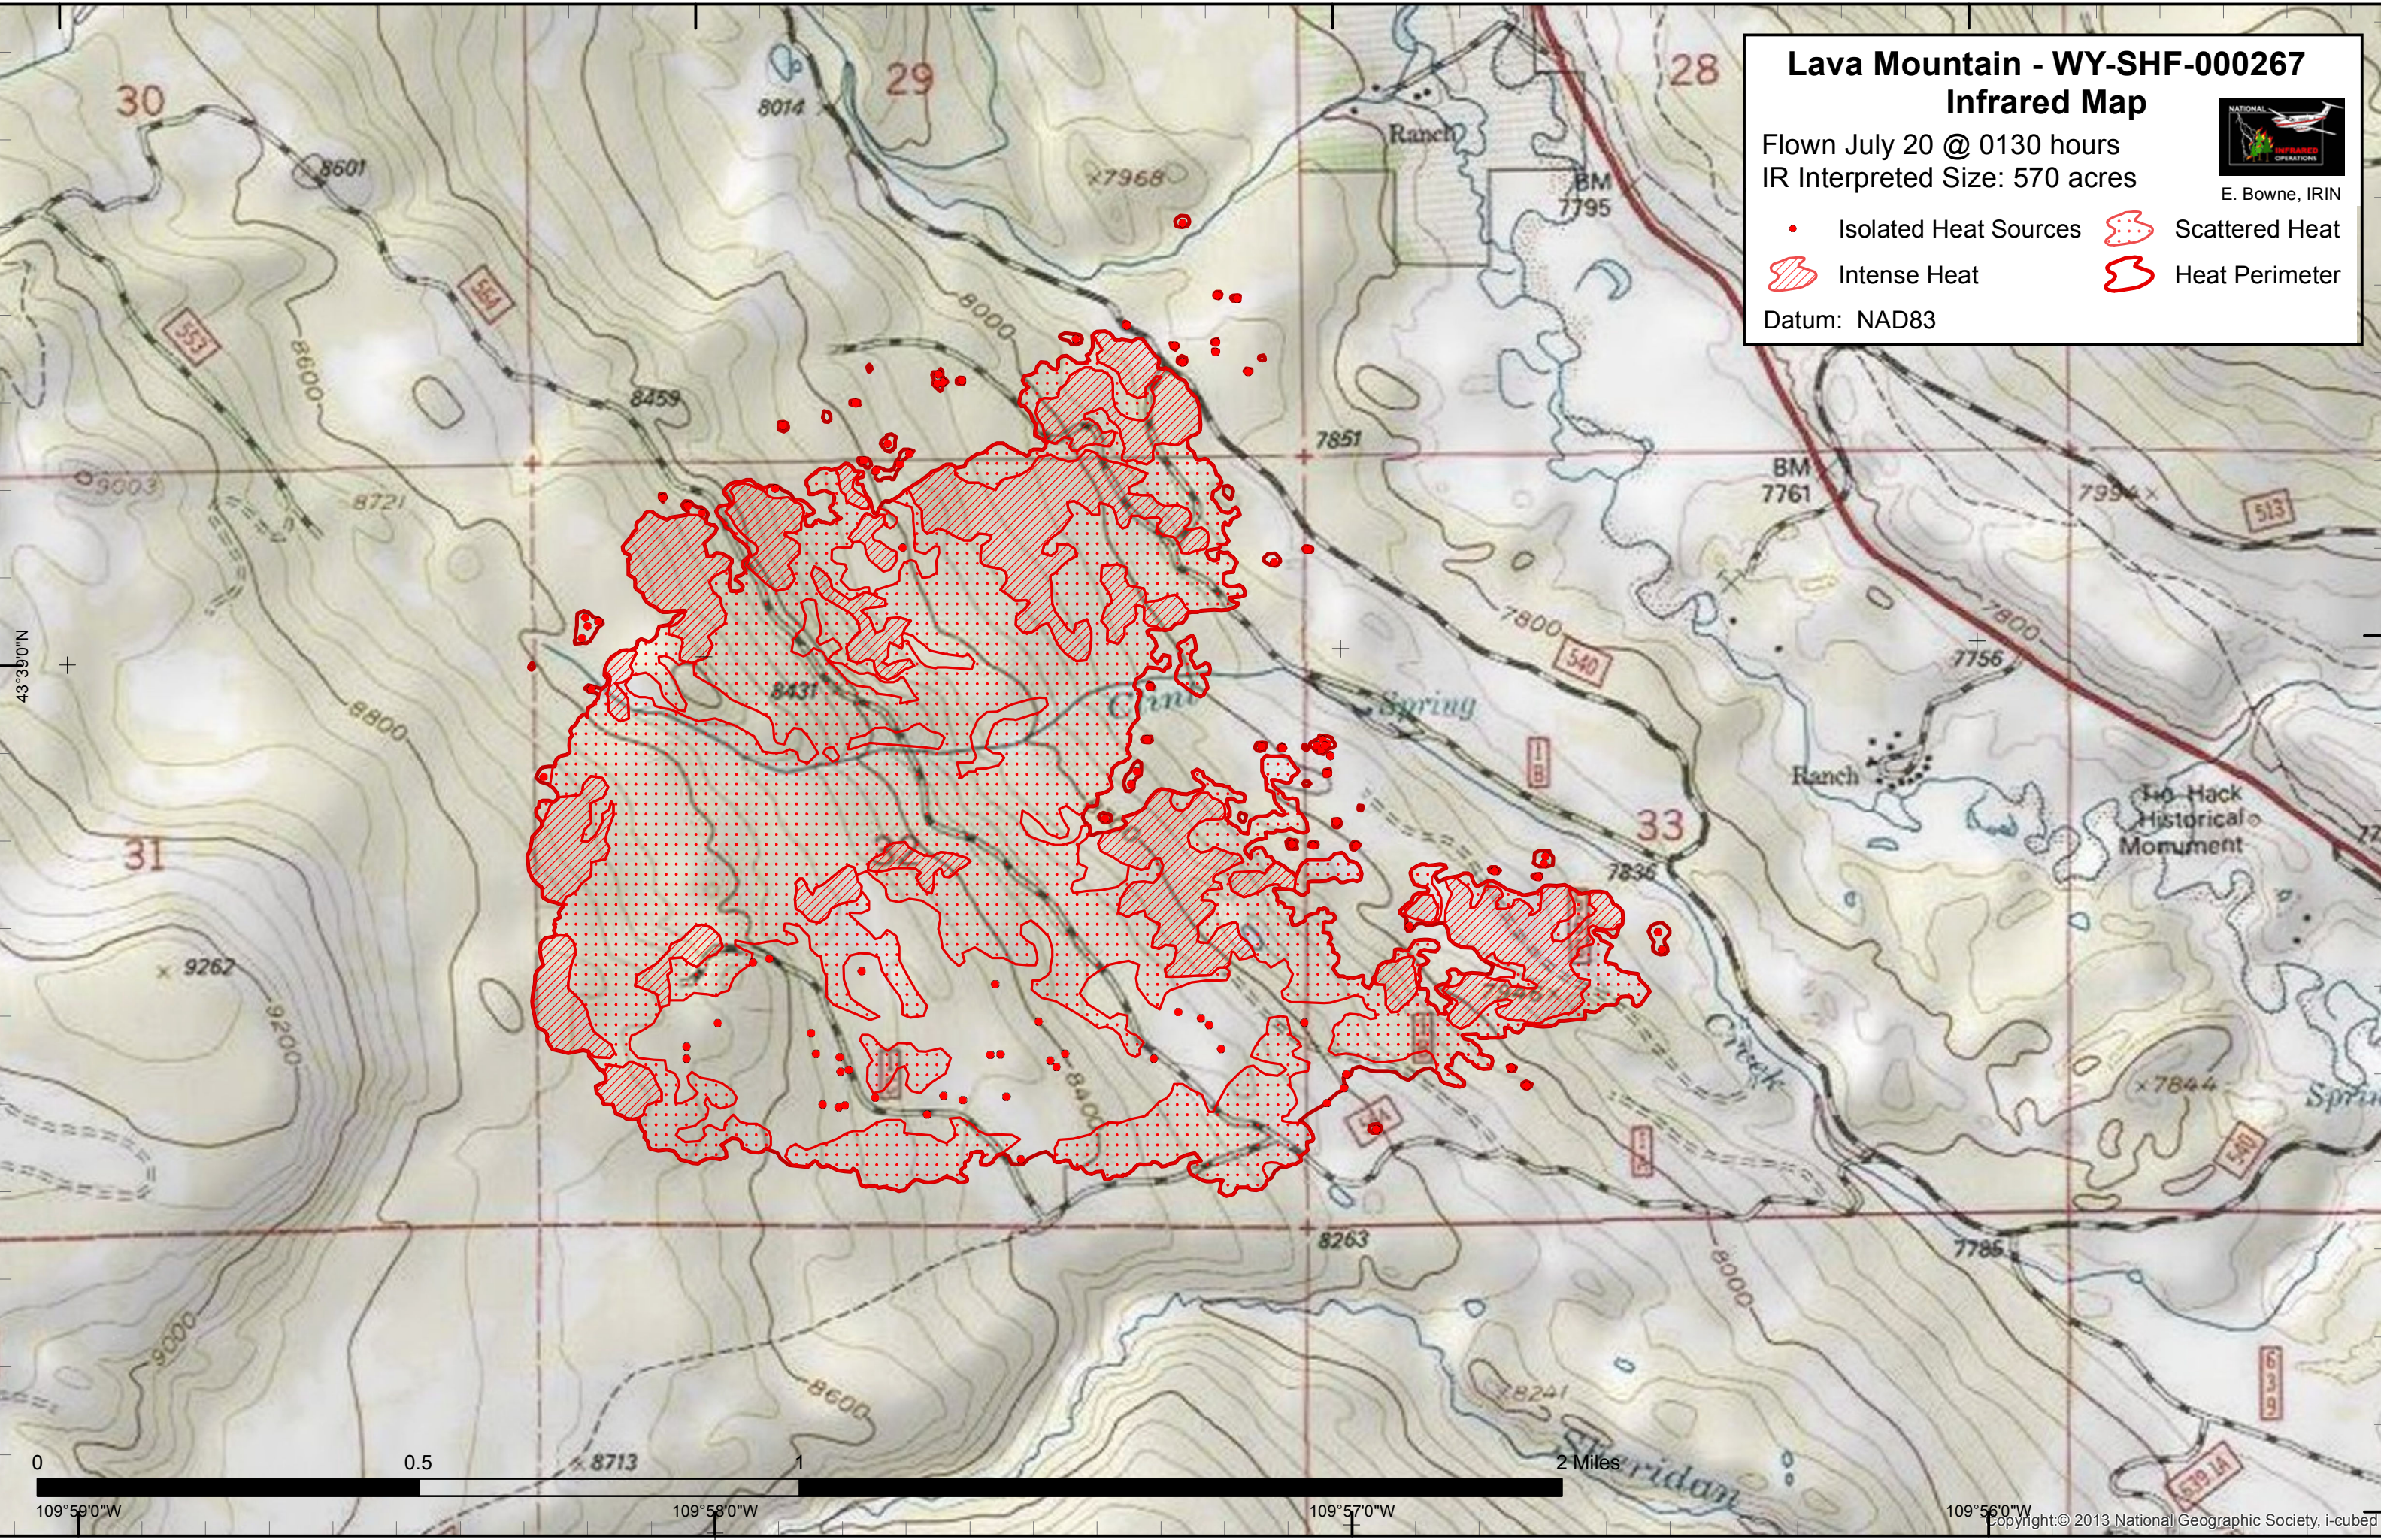

**Lava Mountain - WY-SHF-000267**  
**Infrared Map**  
 Flown July 20 @ 0130 hours  
 IR Interpreted Size: 570 acres

E. Bowne, IRIN

- Isolated Heat Sources
- ▨ Intense Heat
- ◌ Scattered Heat
- ◌ Heat Perimeter

Datum: NAD83

43°36'0"N

109°59'0"W      109°58'0"W      109°57'0"W      109°56'0"W