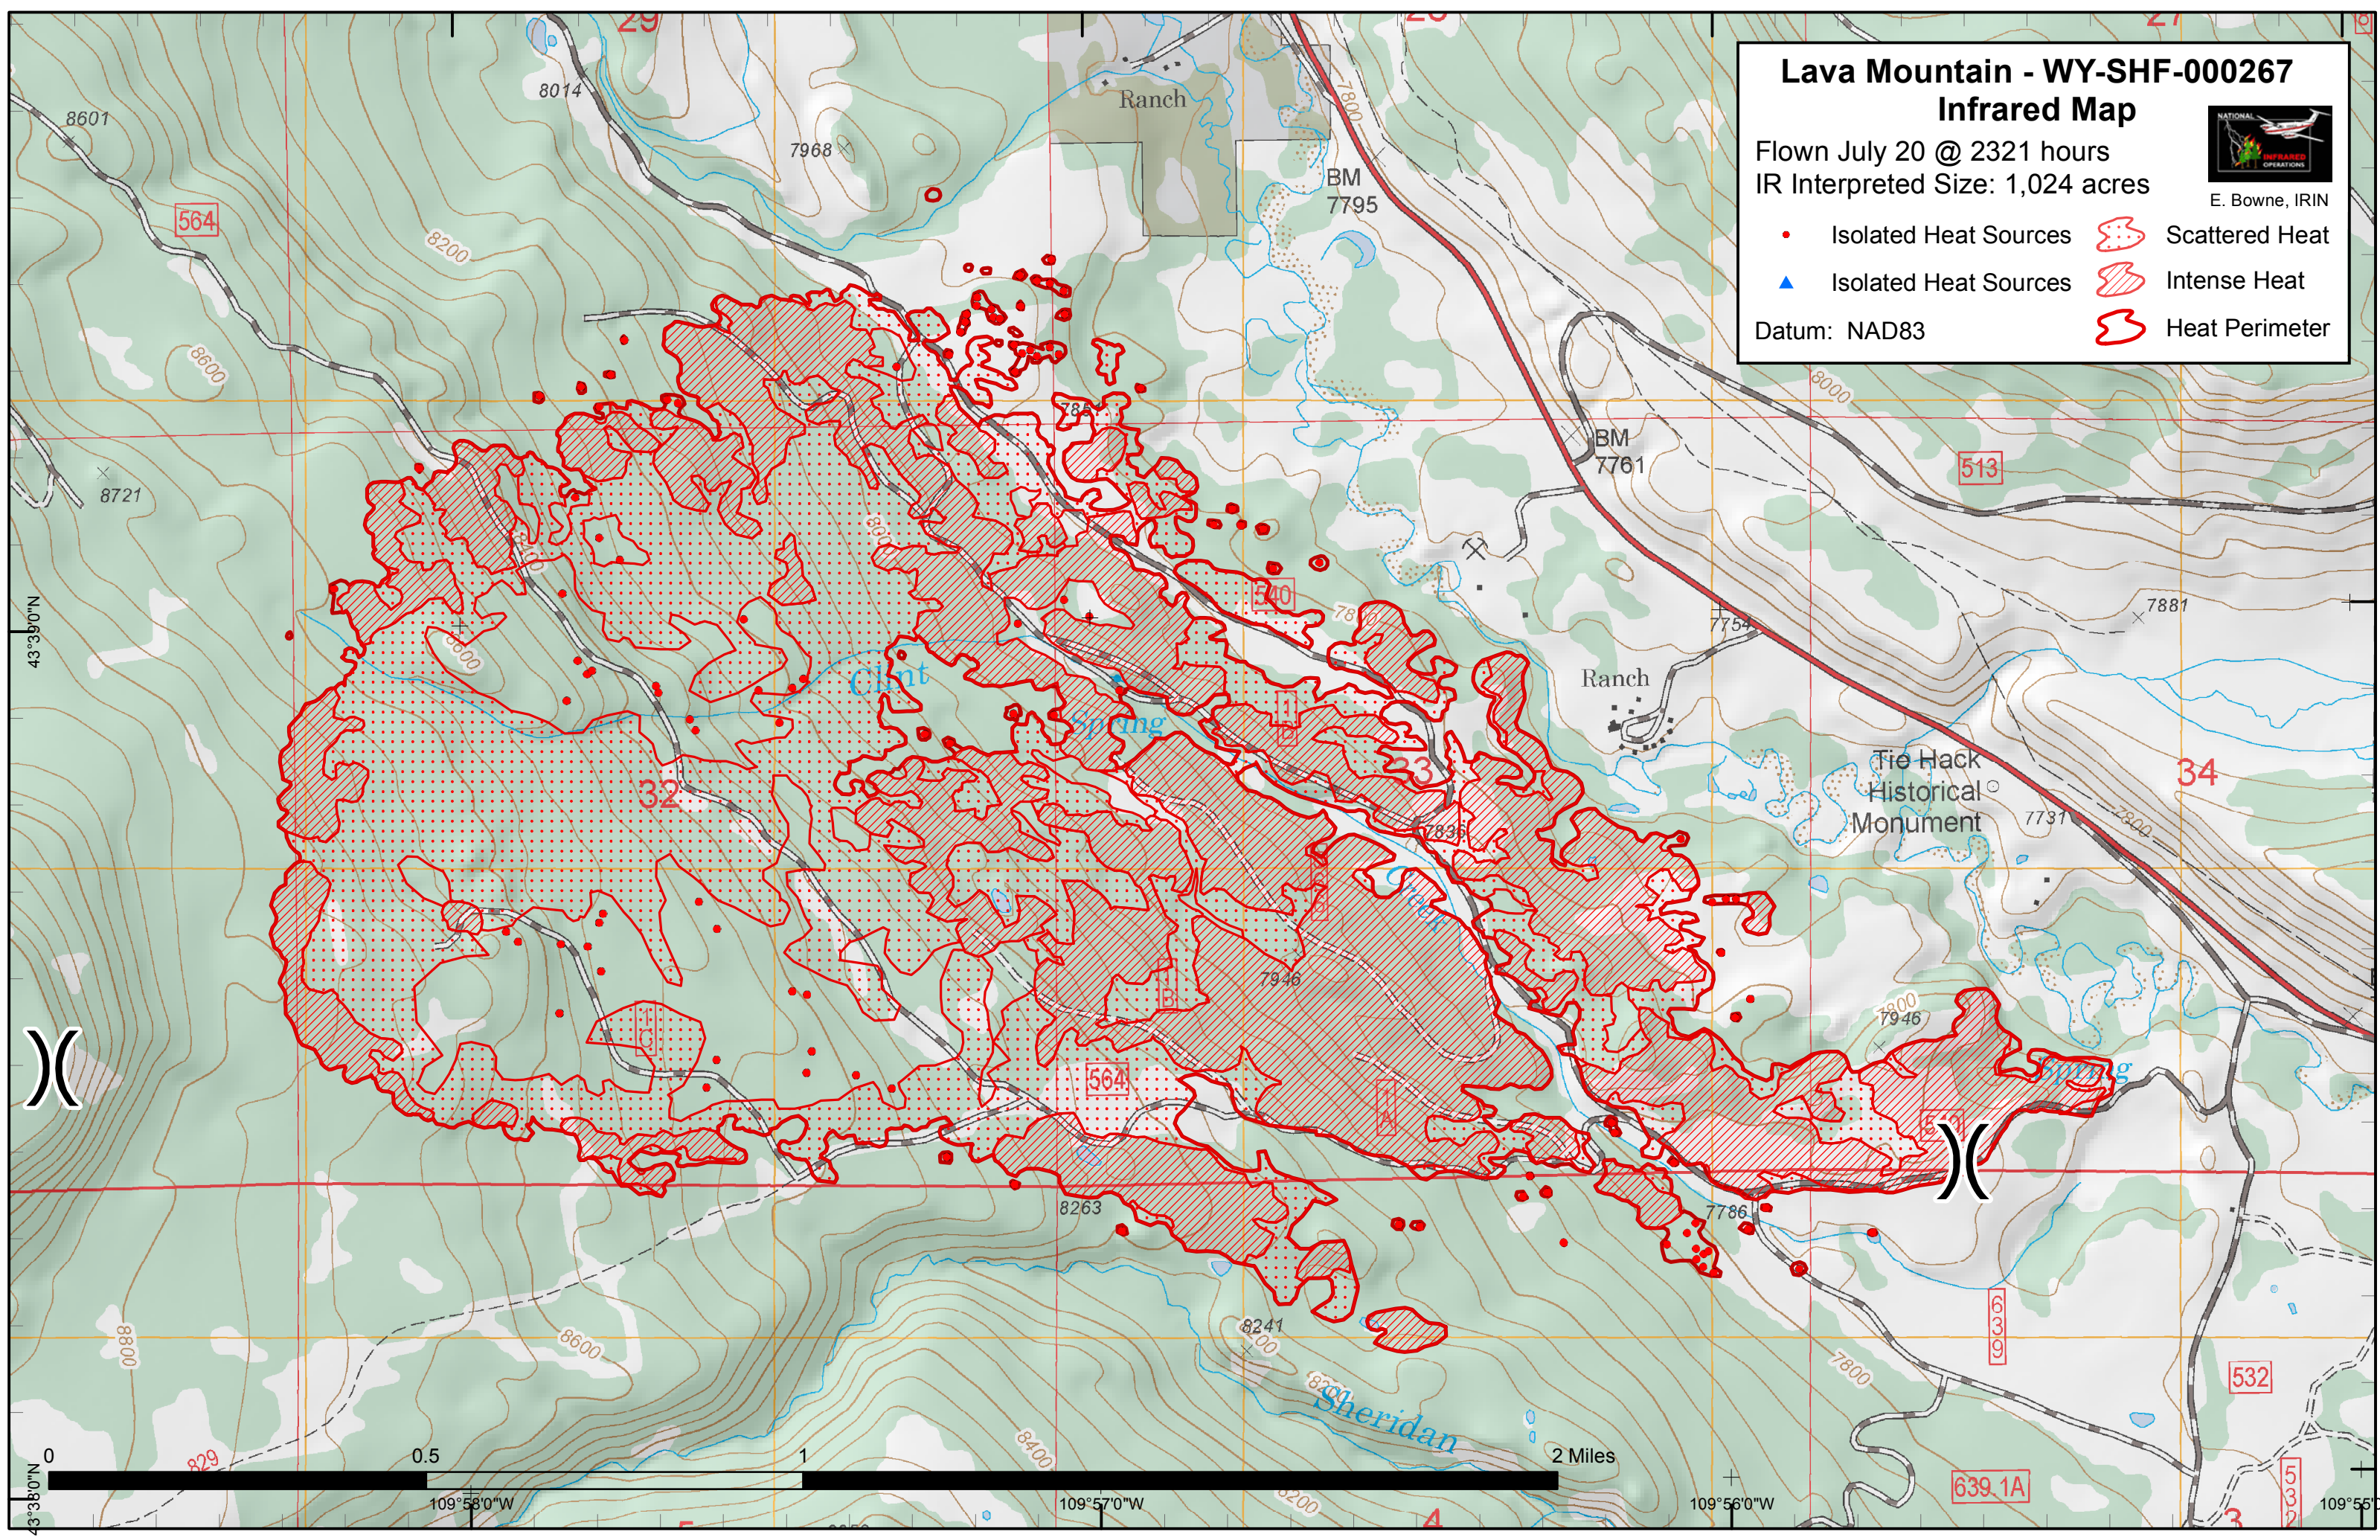

**Lava Mountain - WY-SHF-000267**  
**Infrared Map**  
 Flown July 20 @ 2321 hours  
 IR Interpreted Size: 1,024 acres

 E. Bowne, IRIN

- Isolated Heat Sources
- ▲ Isolated Heat Sources
- Scattered Heat
- Intense Heat
- Heat Perimeter

Datum: NAD83

43°39'0"N

43°38'0"N

0.5

1

2 Miles

109°58'0"W

109°57'0"W

109°56'0"W

109°55'0"W