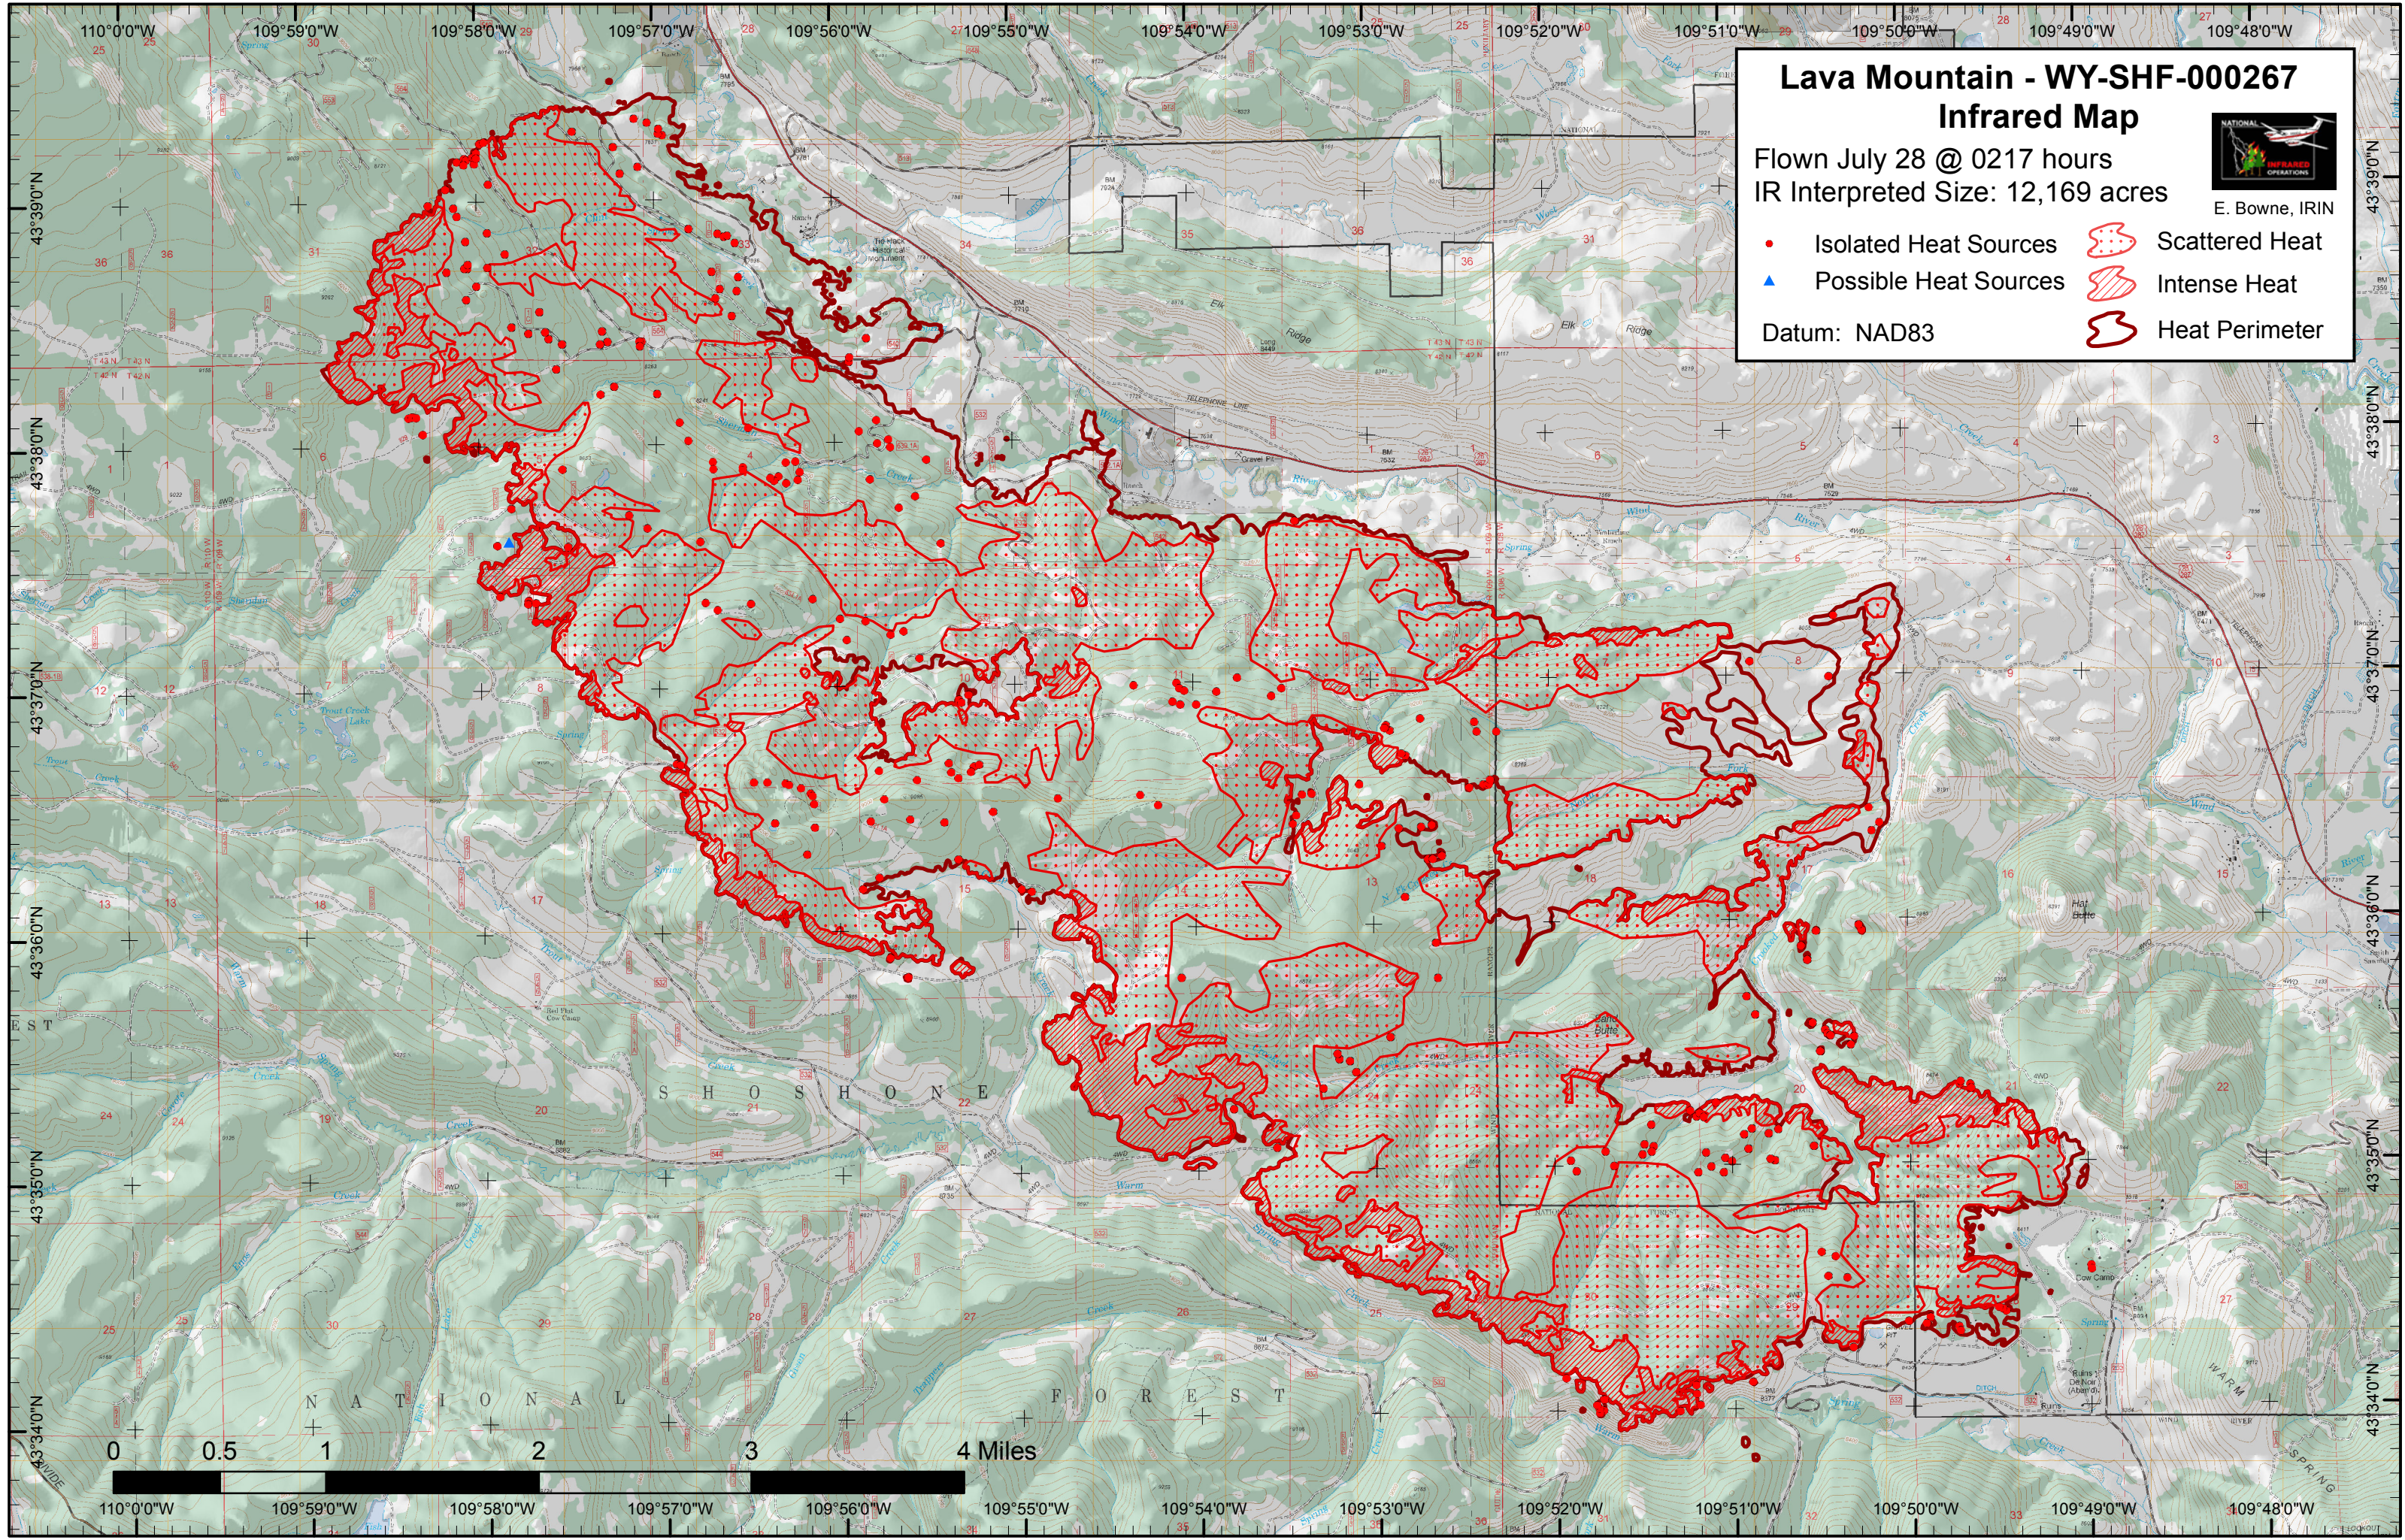

Lava Mountain - WY-SHF-000267
Infrared Map
 Flown July 28 @ 0217 hours
 IR Interpreted Size: 12,169 acres

E. Bowne, IRIN

- Isolated Heat Sources
- ▲ Possible Heat Sources
- Scattered Heat
- Intense Heat
- Heat Perimeter

Datum: NAD83

0 0.5 1 2 3 4 Miles

110°0'0"W 109°59'0"W 109°58'0"W 109°57'0"W 109°56'0"W 109°55'0"W 109°54'0"W 109°53'0"W 109°52'0"W 109°51'0"W 109°50'0"W 109°49'0"W 109°48'0"W

43°39'0"N
43°38'0"N
43°37'0"N
43°36'0"N
43°35'0"N
43°34'0"N

43°39'0"N
43°38'0"N
43°37'0"N
43°36'0"N
43°35'0"N
43°34'0"N