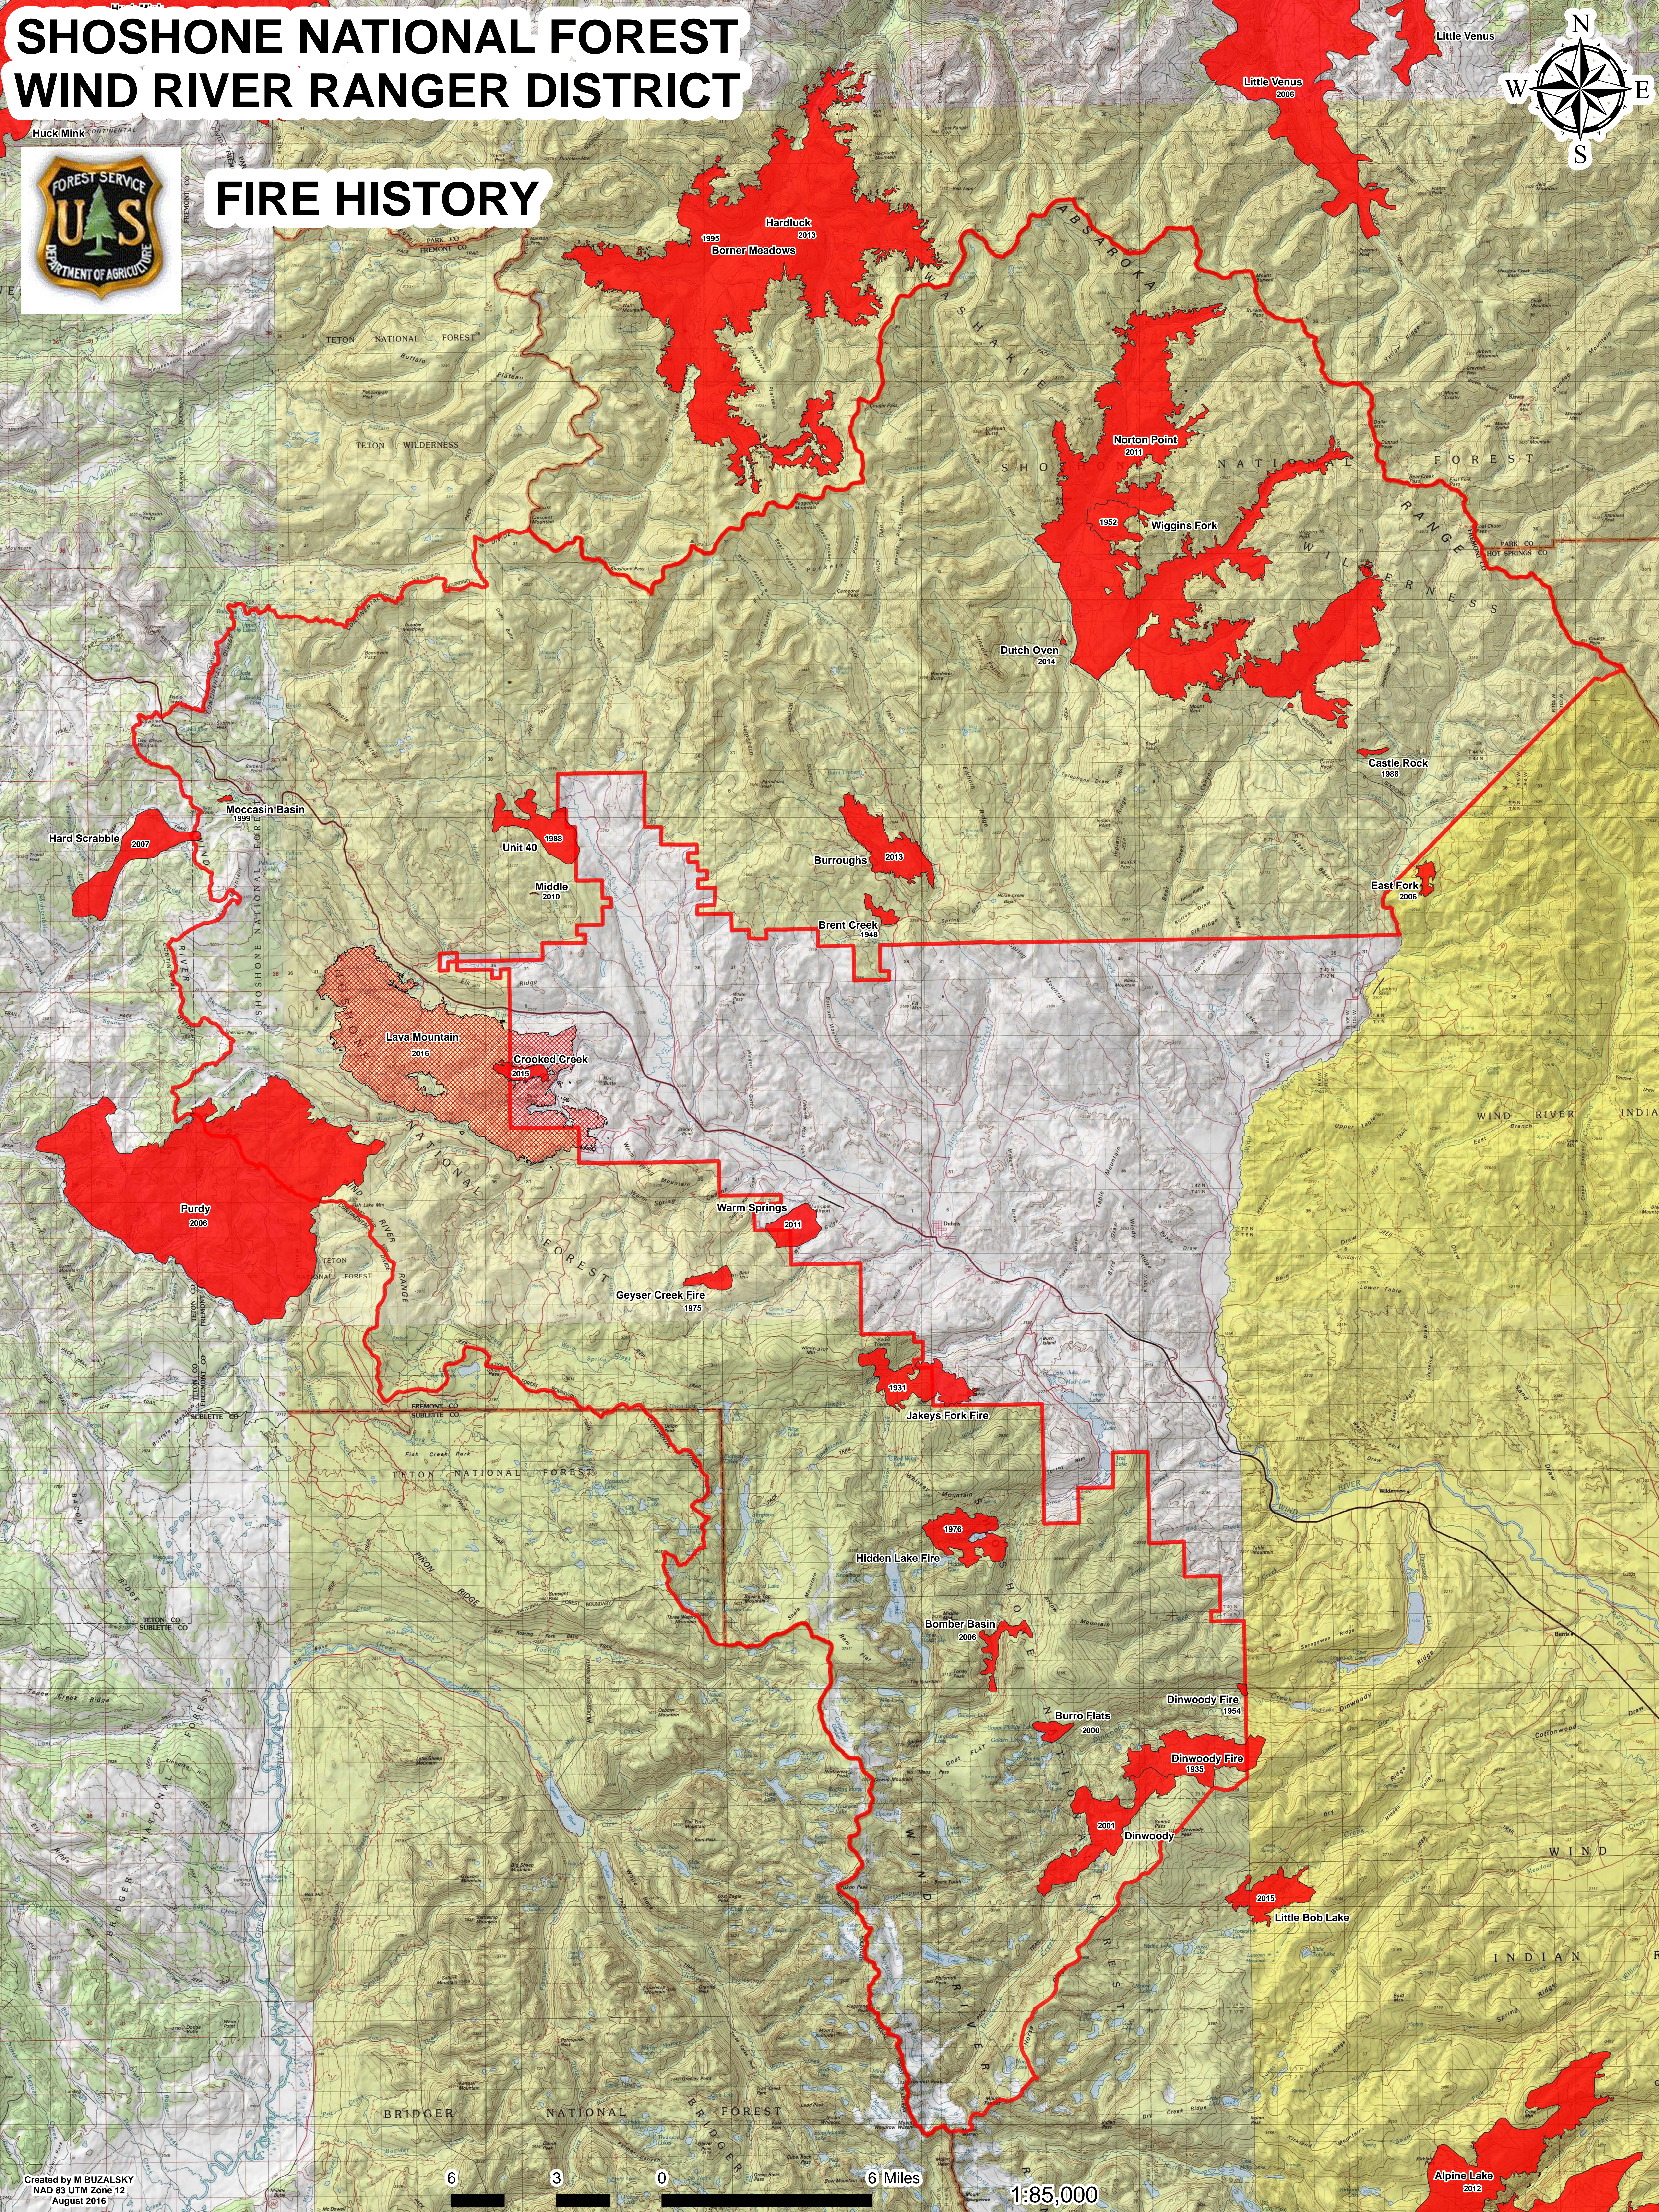

SHOSHONE NATIONAL FOREST WIND RIVER RANGER DISTRICT

FIRE HISTORY

Hard Scabble
2007

Moccasin Basin
1999

Purdy
2006

Lava Mountain
2016

Crooked Creek
2015

Geyser Creek Fire
1975

Warm Springs
2011

Jakeys Fork Fire
1931

Hidden Lake Fire
1976

Bomber Basin
2006

Burro Flats
2000

Dinwoody Fire
1954

Dinwoody Fire
1935

Dinwoody
2001

Little Bob Lake
2015

Alpine Lake
2012

Hardluck
1995
Borner Meadows
2013

Norton Point
2011

Wiggins Fork
1952

Dutch Oven
2014

Castle Rock
1988

East Fork
2006

Burroughs
2013

Brent Creek
1948

Unit 40
1988

Middle
2010

Little Venus
2006