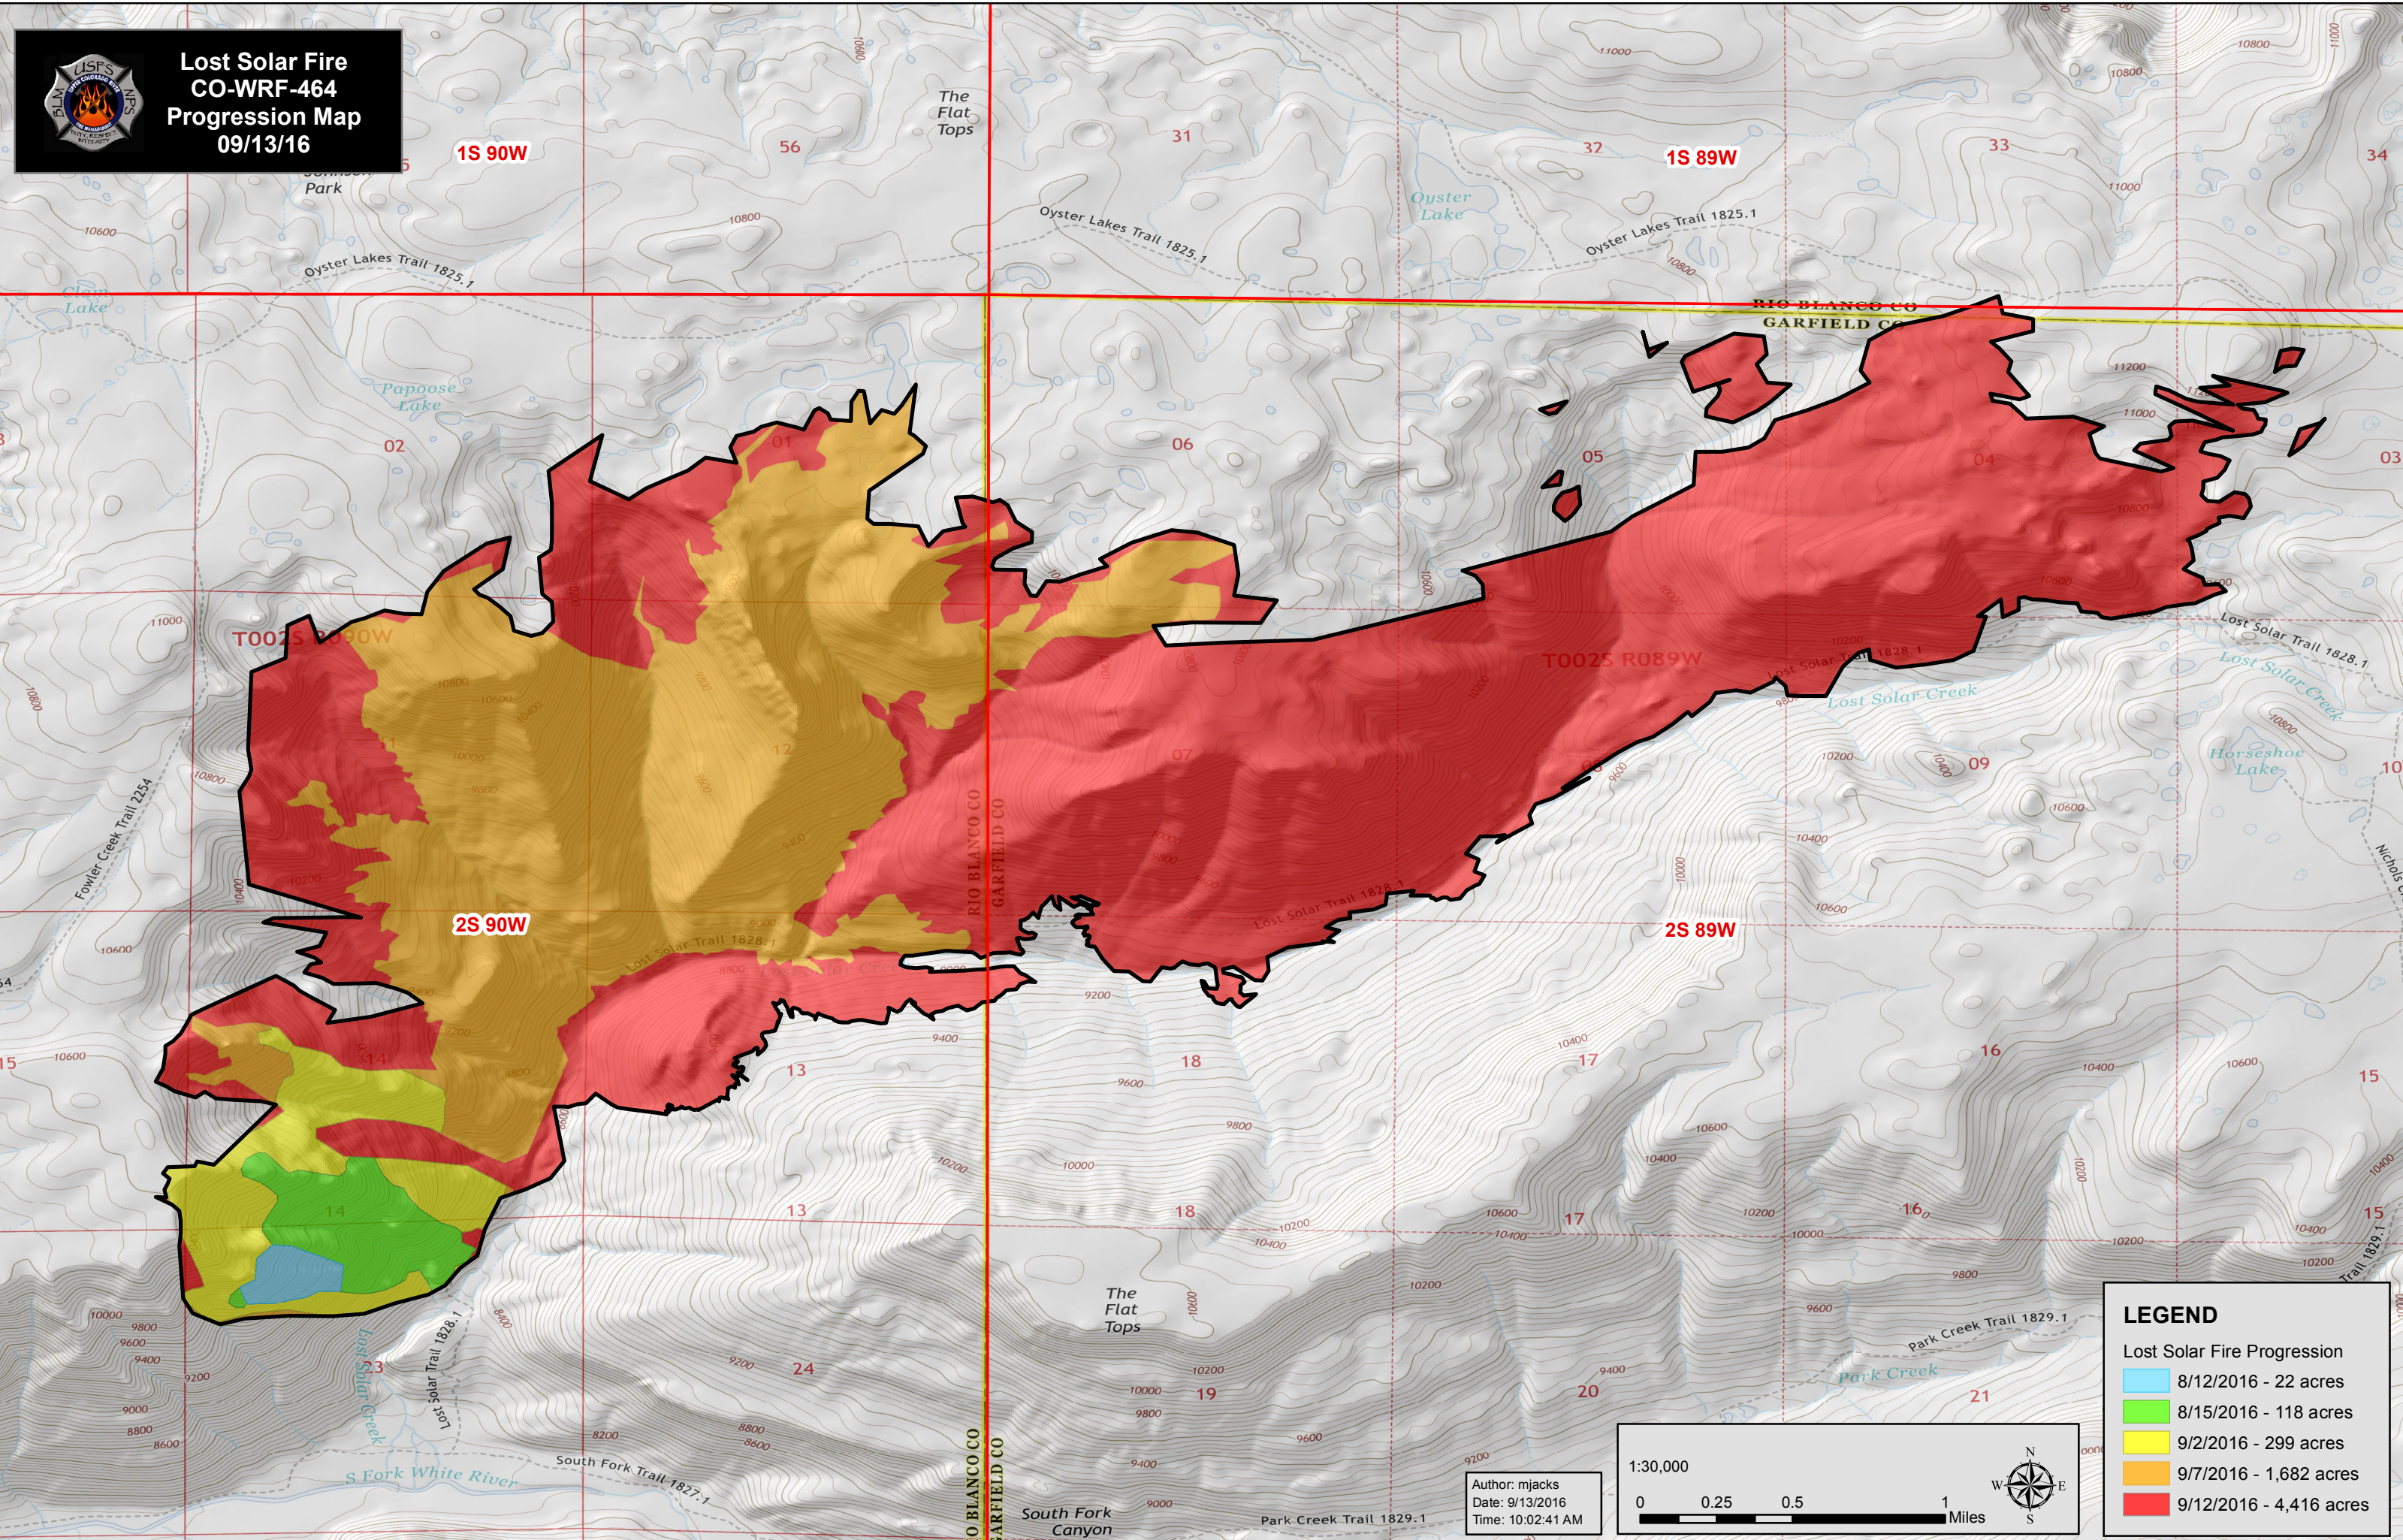

**Lost Solar Fire  
CO-WRF-464  
Progression Map  
09/13/16**

**LEGEND**

Lost Solar Fire Progression

- 8/12/2016 - 22 acres
- 8/15/2016 - 118 acres
- 9/2/2016 - 299 acres
- 9/7/2016 - 1,682 acres
- 9/12/2016 - 4,416 acres

1:30,000

0 0.25 0.5 1 Miles

Author: mjacks  
Date: 9/13/2016  
Time: 10:02:41 AM