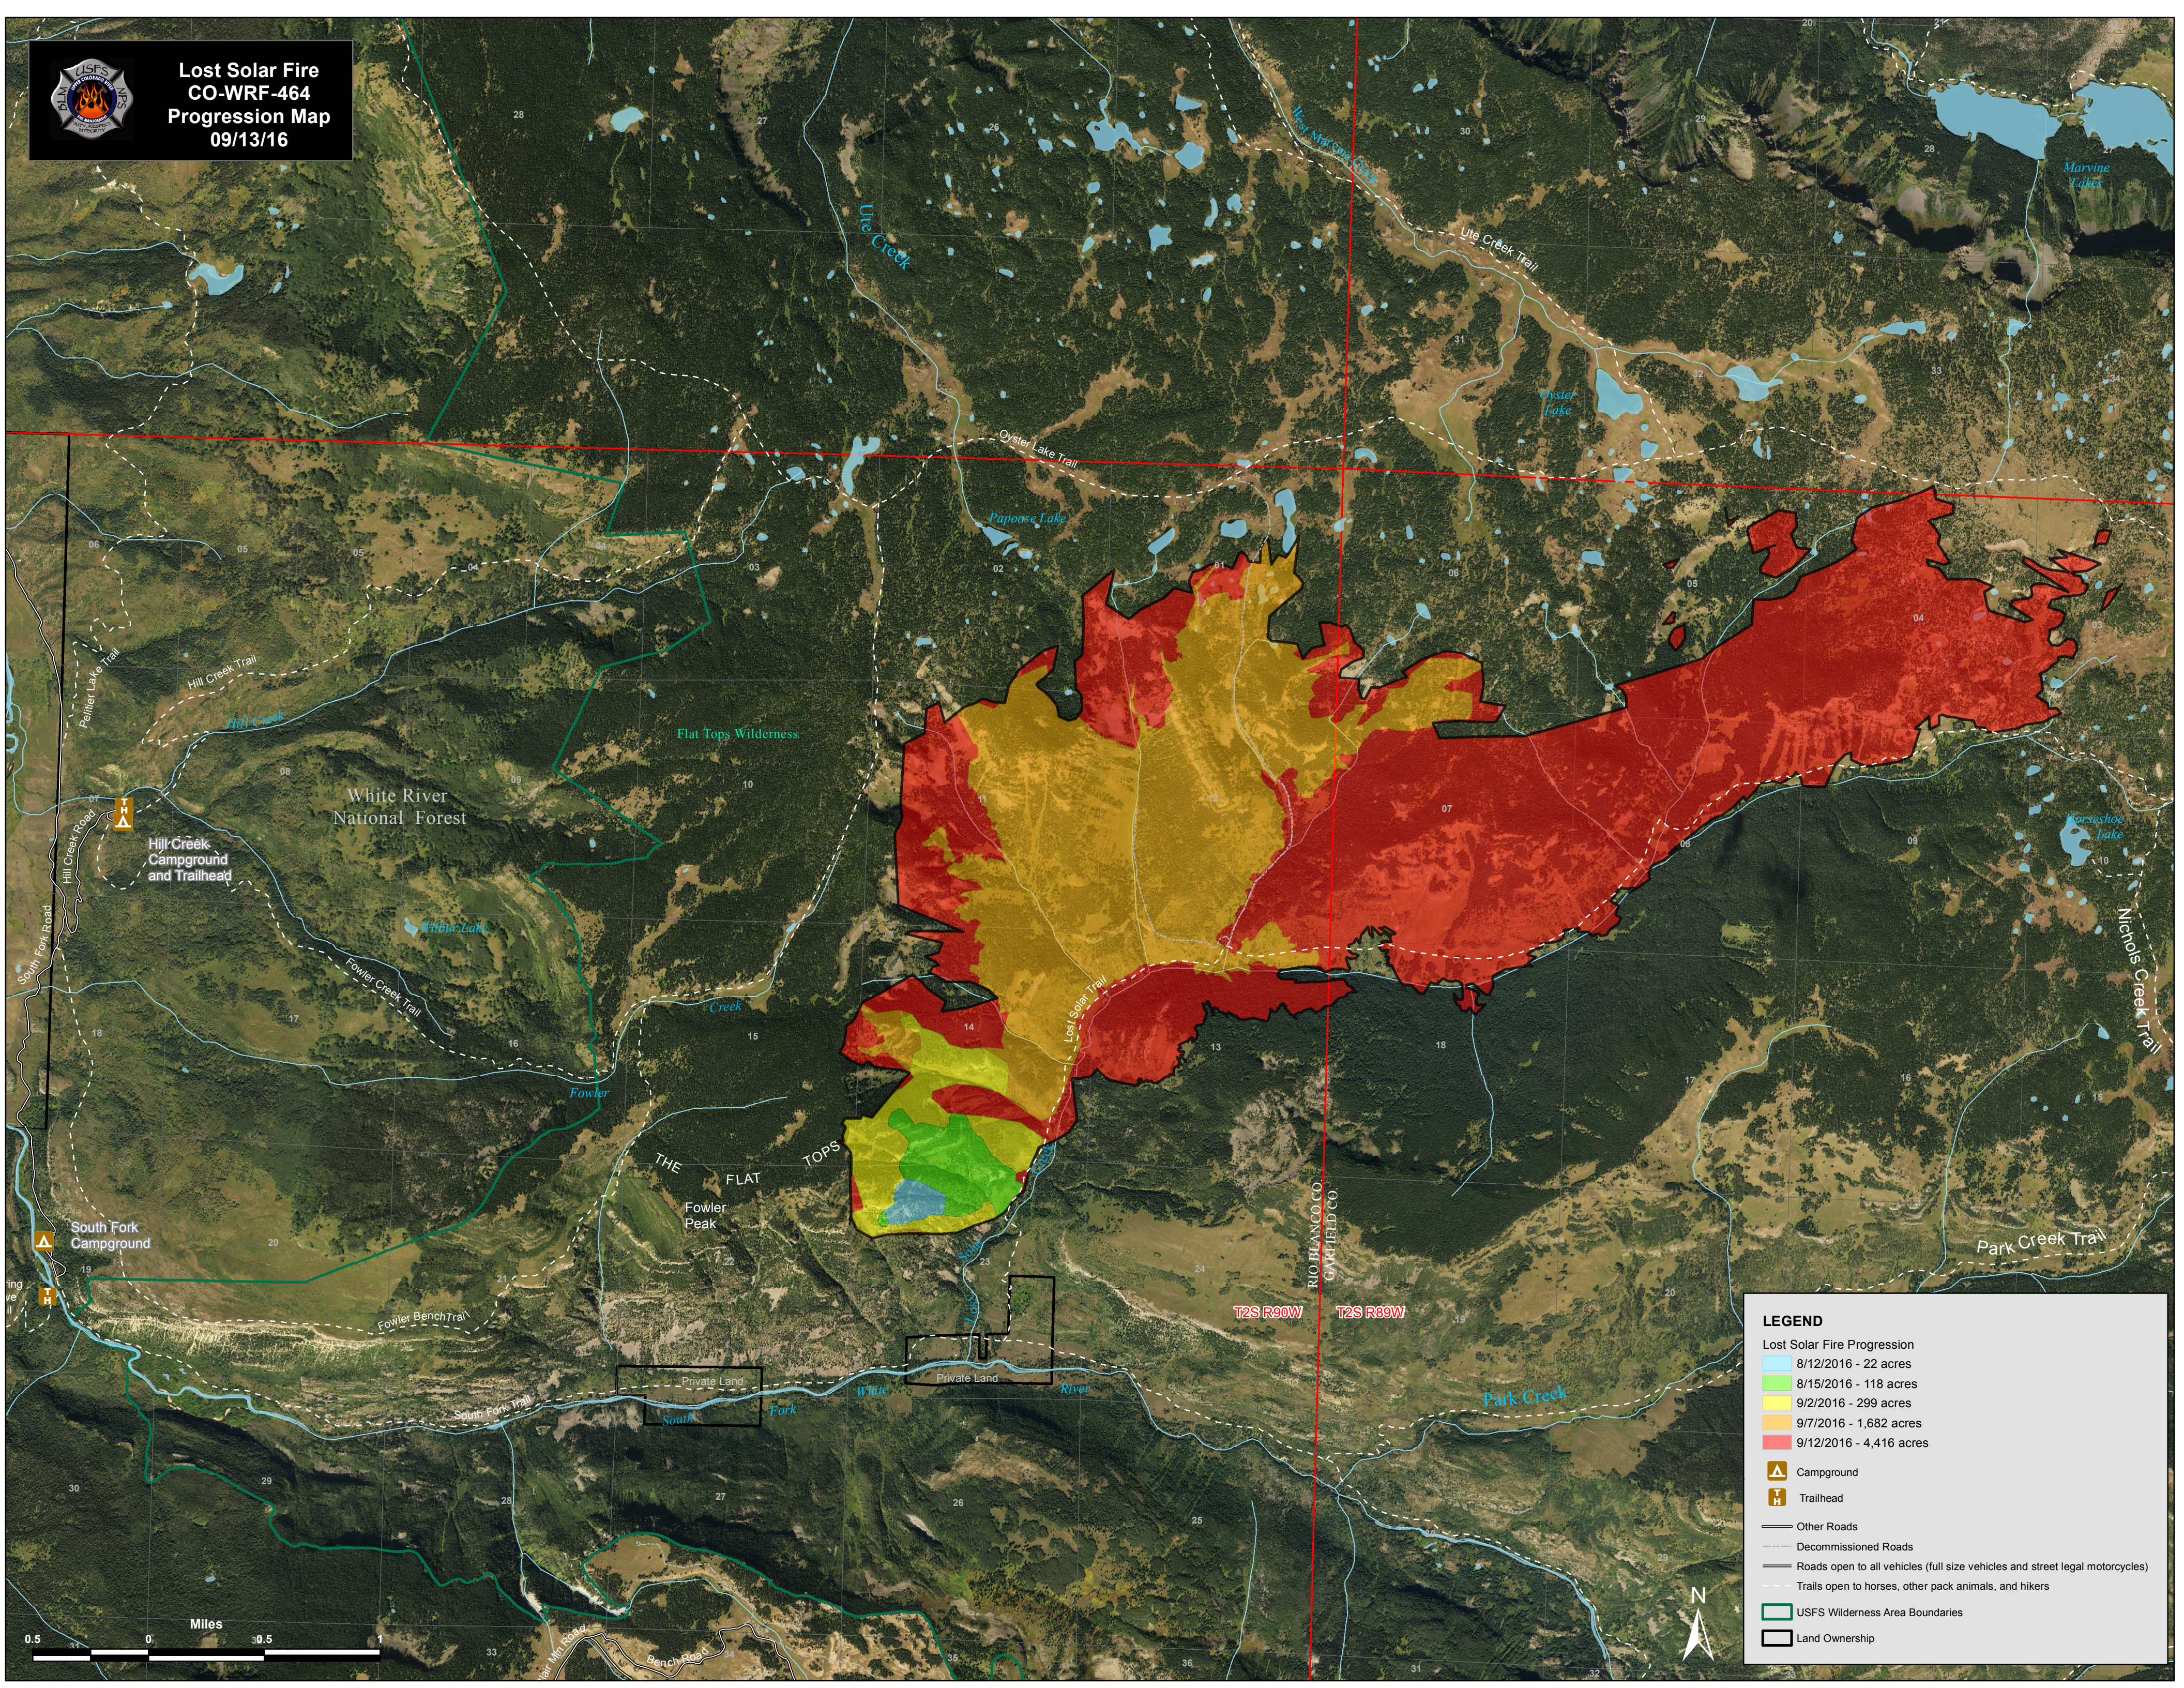

**Lost Solar Fire**  
**CO-WRF-464**  
**Progression Map**  
**09/13/16**

**LEGEND**

- Lost Solar Fire Progression
  - 8/12/2016 - 22 acres
  - 8/15/2016 - 118 acres
  - 9/2/2016 - 299 acres
  - 9/7/2016 - 1,682 acres
  - 9/12/2016 - 4,416 acres
- Campground
- Trailhead
- Other Roads
- Decommissioned Roads
- Roads open to all vehicles (full size vehicles and street legal motorcycles)
- Trails open to horses, other pack animals, and hikers
- USFS Wilderness Area Boundaries
- Land Ownership