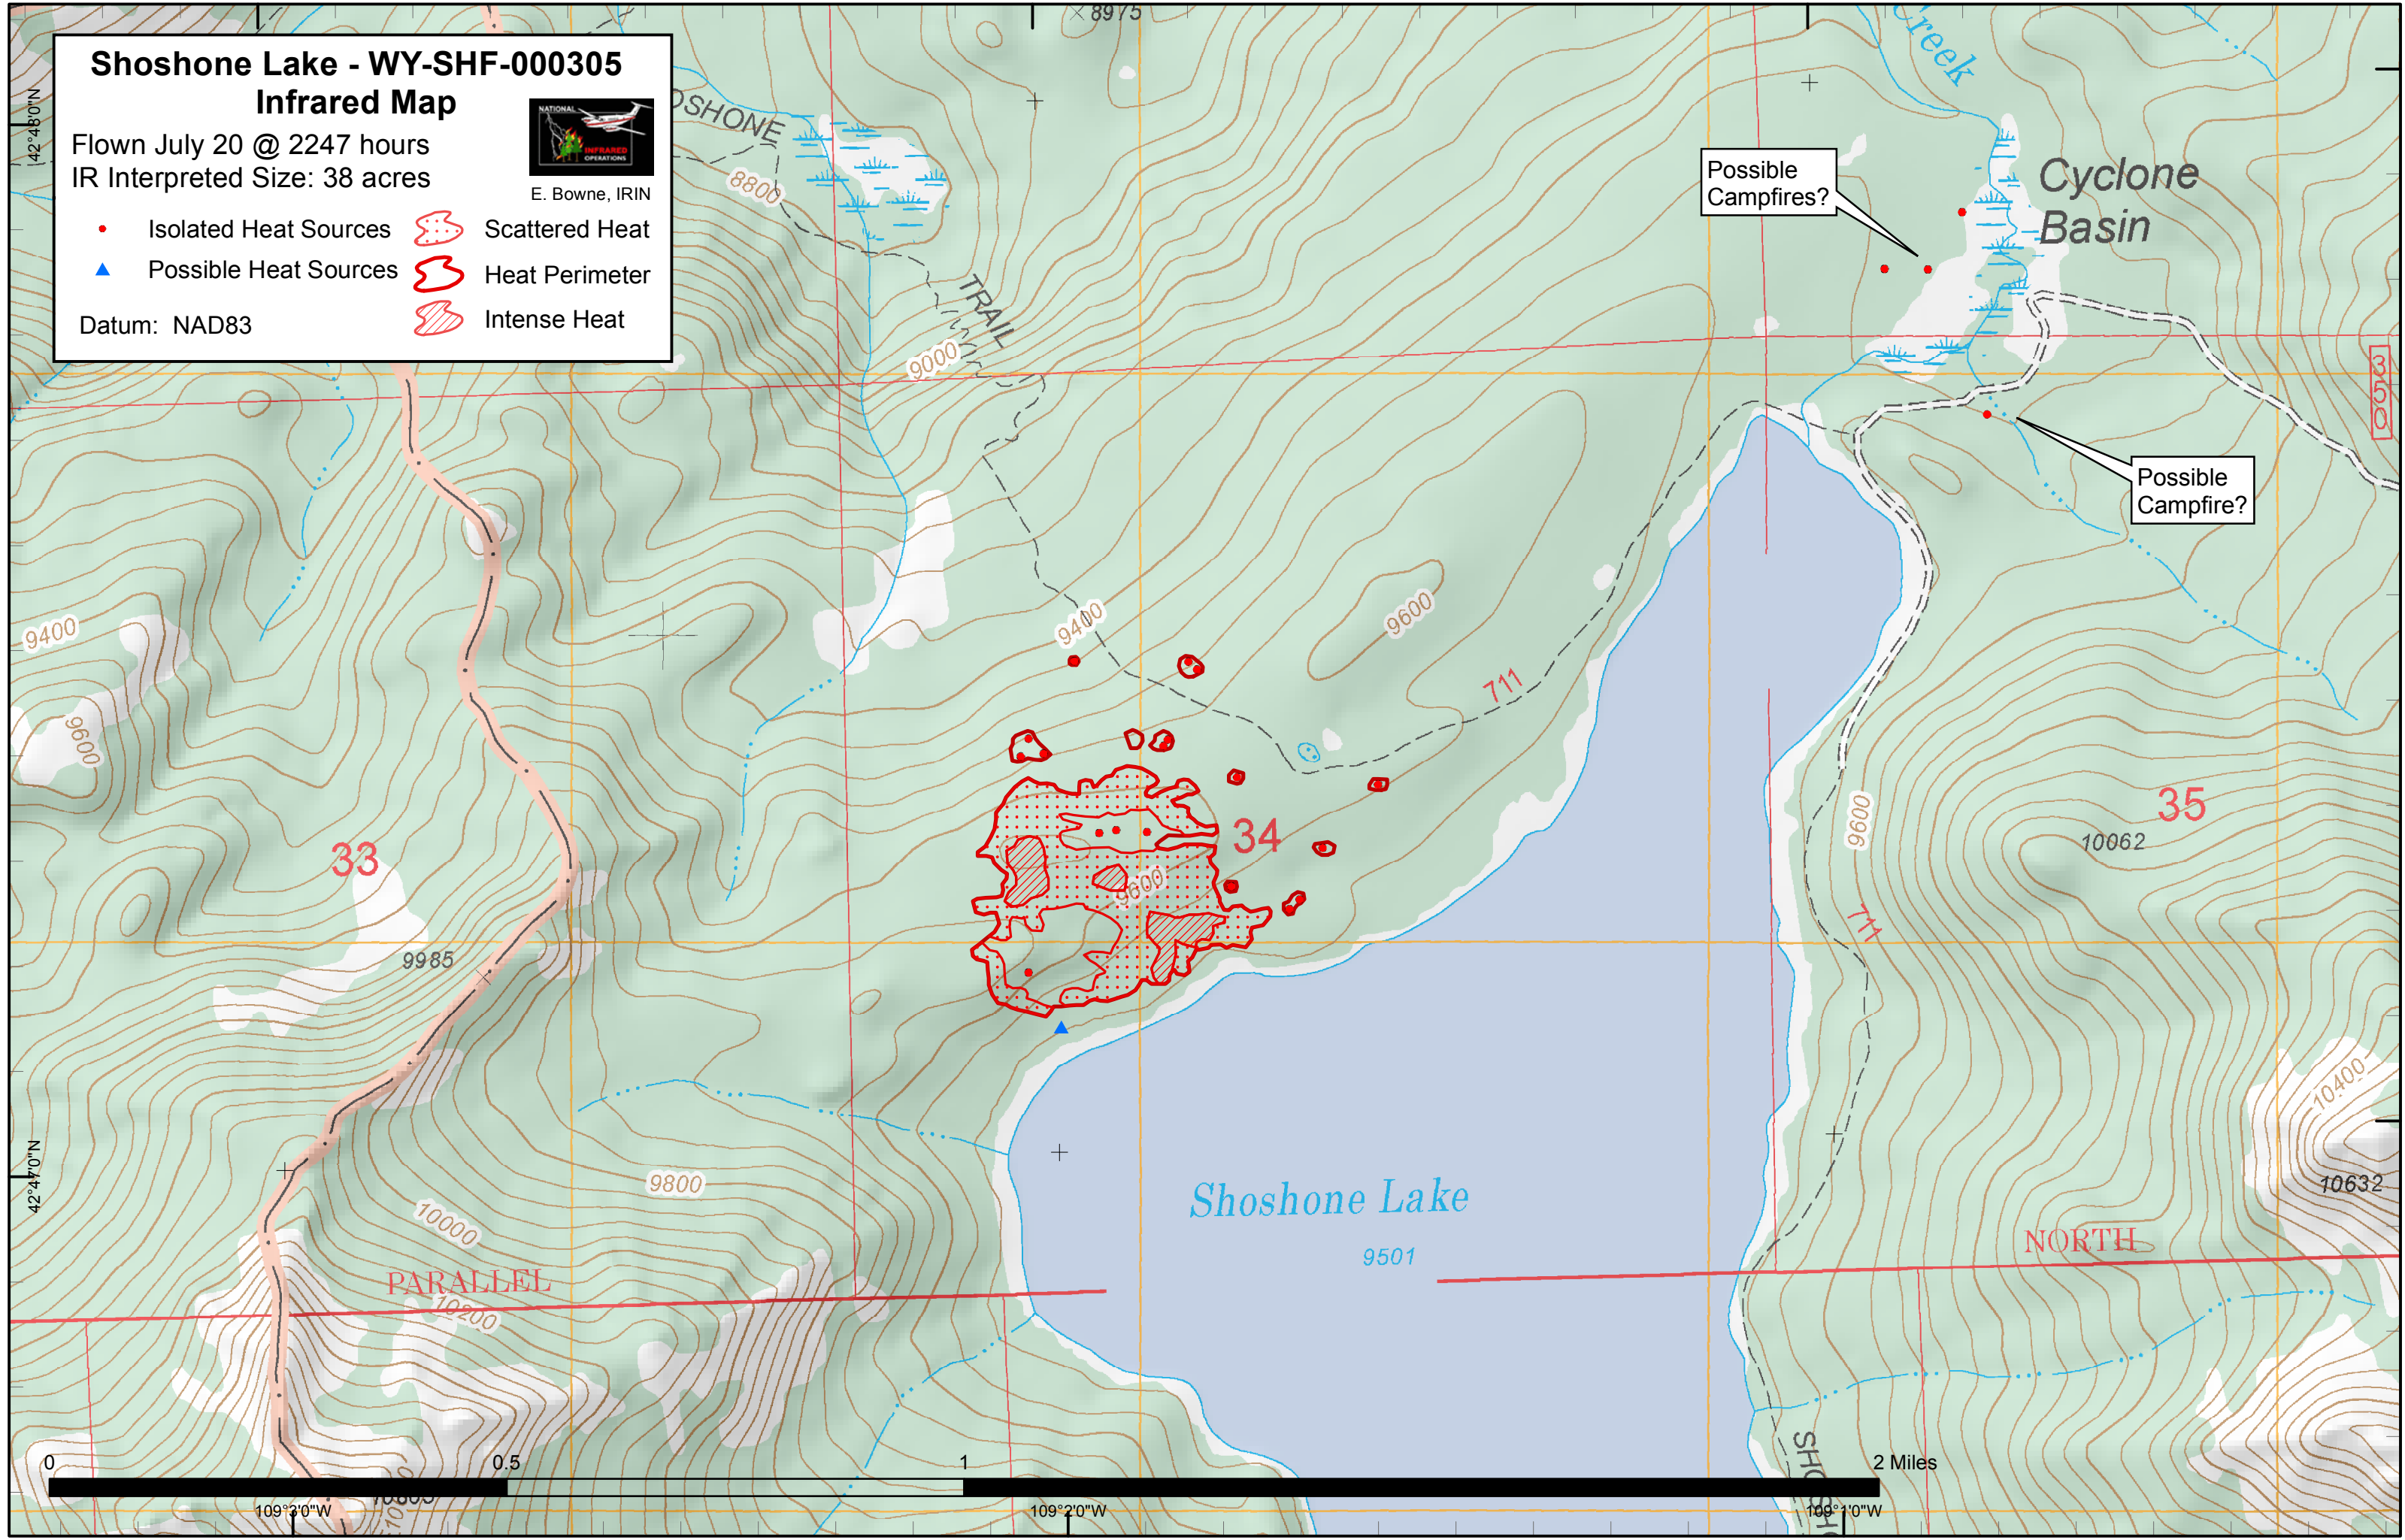

# Shoshone Lake - WY-SHF-000305

## Infrared Map

Flown July 20 @ 2247 hours  
IR Interpreted Size: 38 acres

E. Bowne, IRIN

- Isolated Heat Sources
- ▲ Possible Heat Sources
- Scattered Heat
- ◊ Heat Perimeter
- ▨ Intense Heat

Datum: NAD83

Possible Campfires?

Cyclone Basin

Possible Campfire?

33

34

35

Shoshone Lake

NORTH

2 Miles

109°3'0"W 109°2'0"W 109°1'0"W