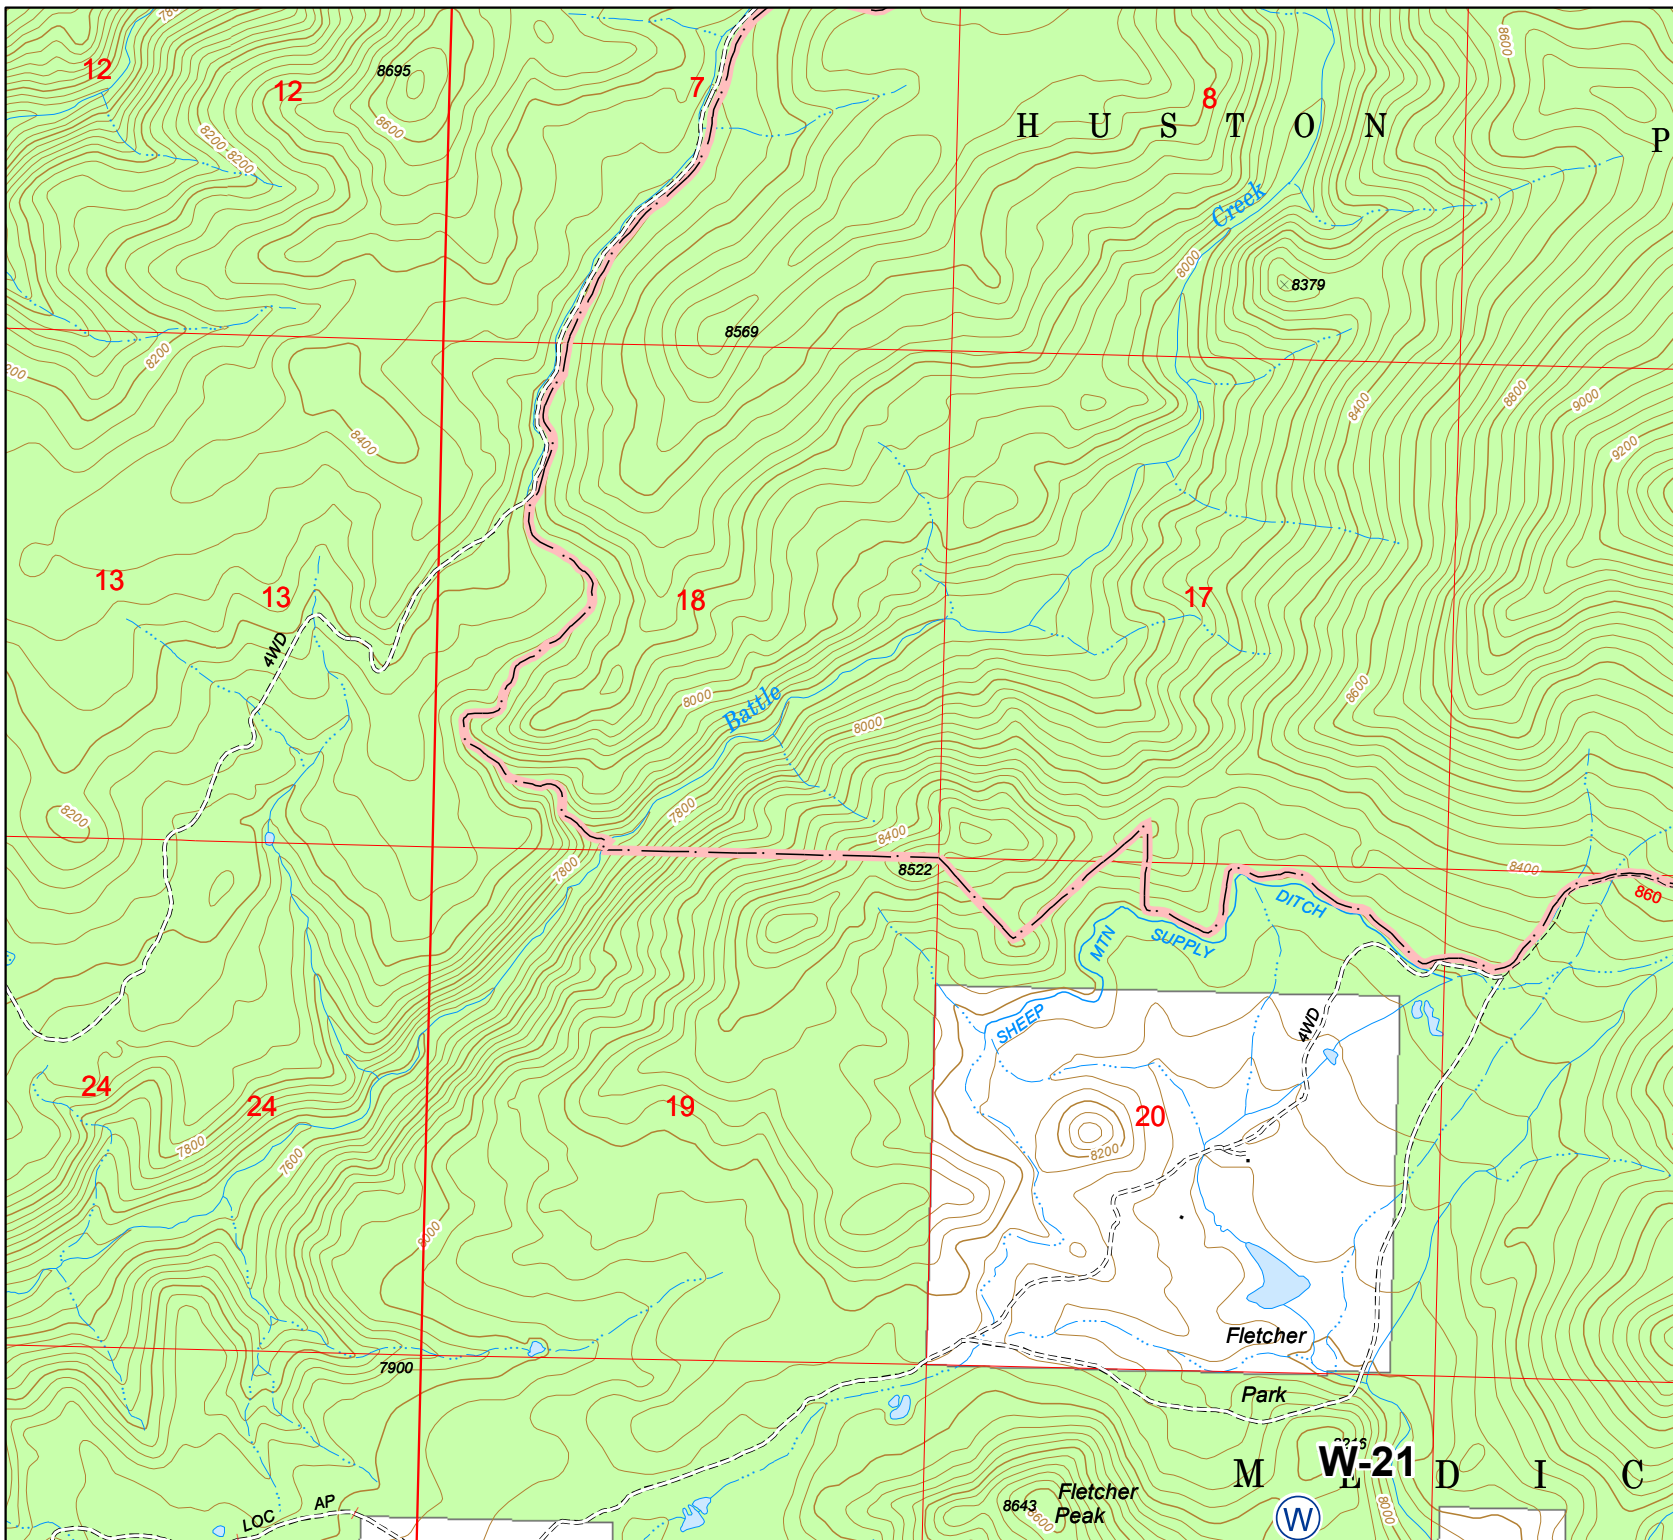

Snake Fire WY-RWC-000370

IAP Map 09/15/2016

IAP Map Sheet: 1

Boundaries

--- Wilderness Boundary

Ownership

USFS

PRIVATE

NAD 13 - UTM Zone 13N
09/14/2016 ~ 1810 hrs
Beaver Creek GIS