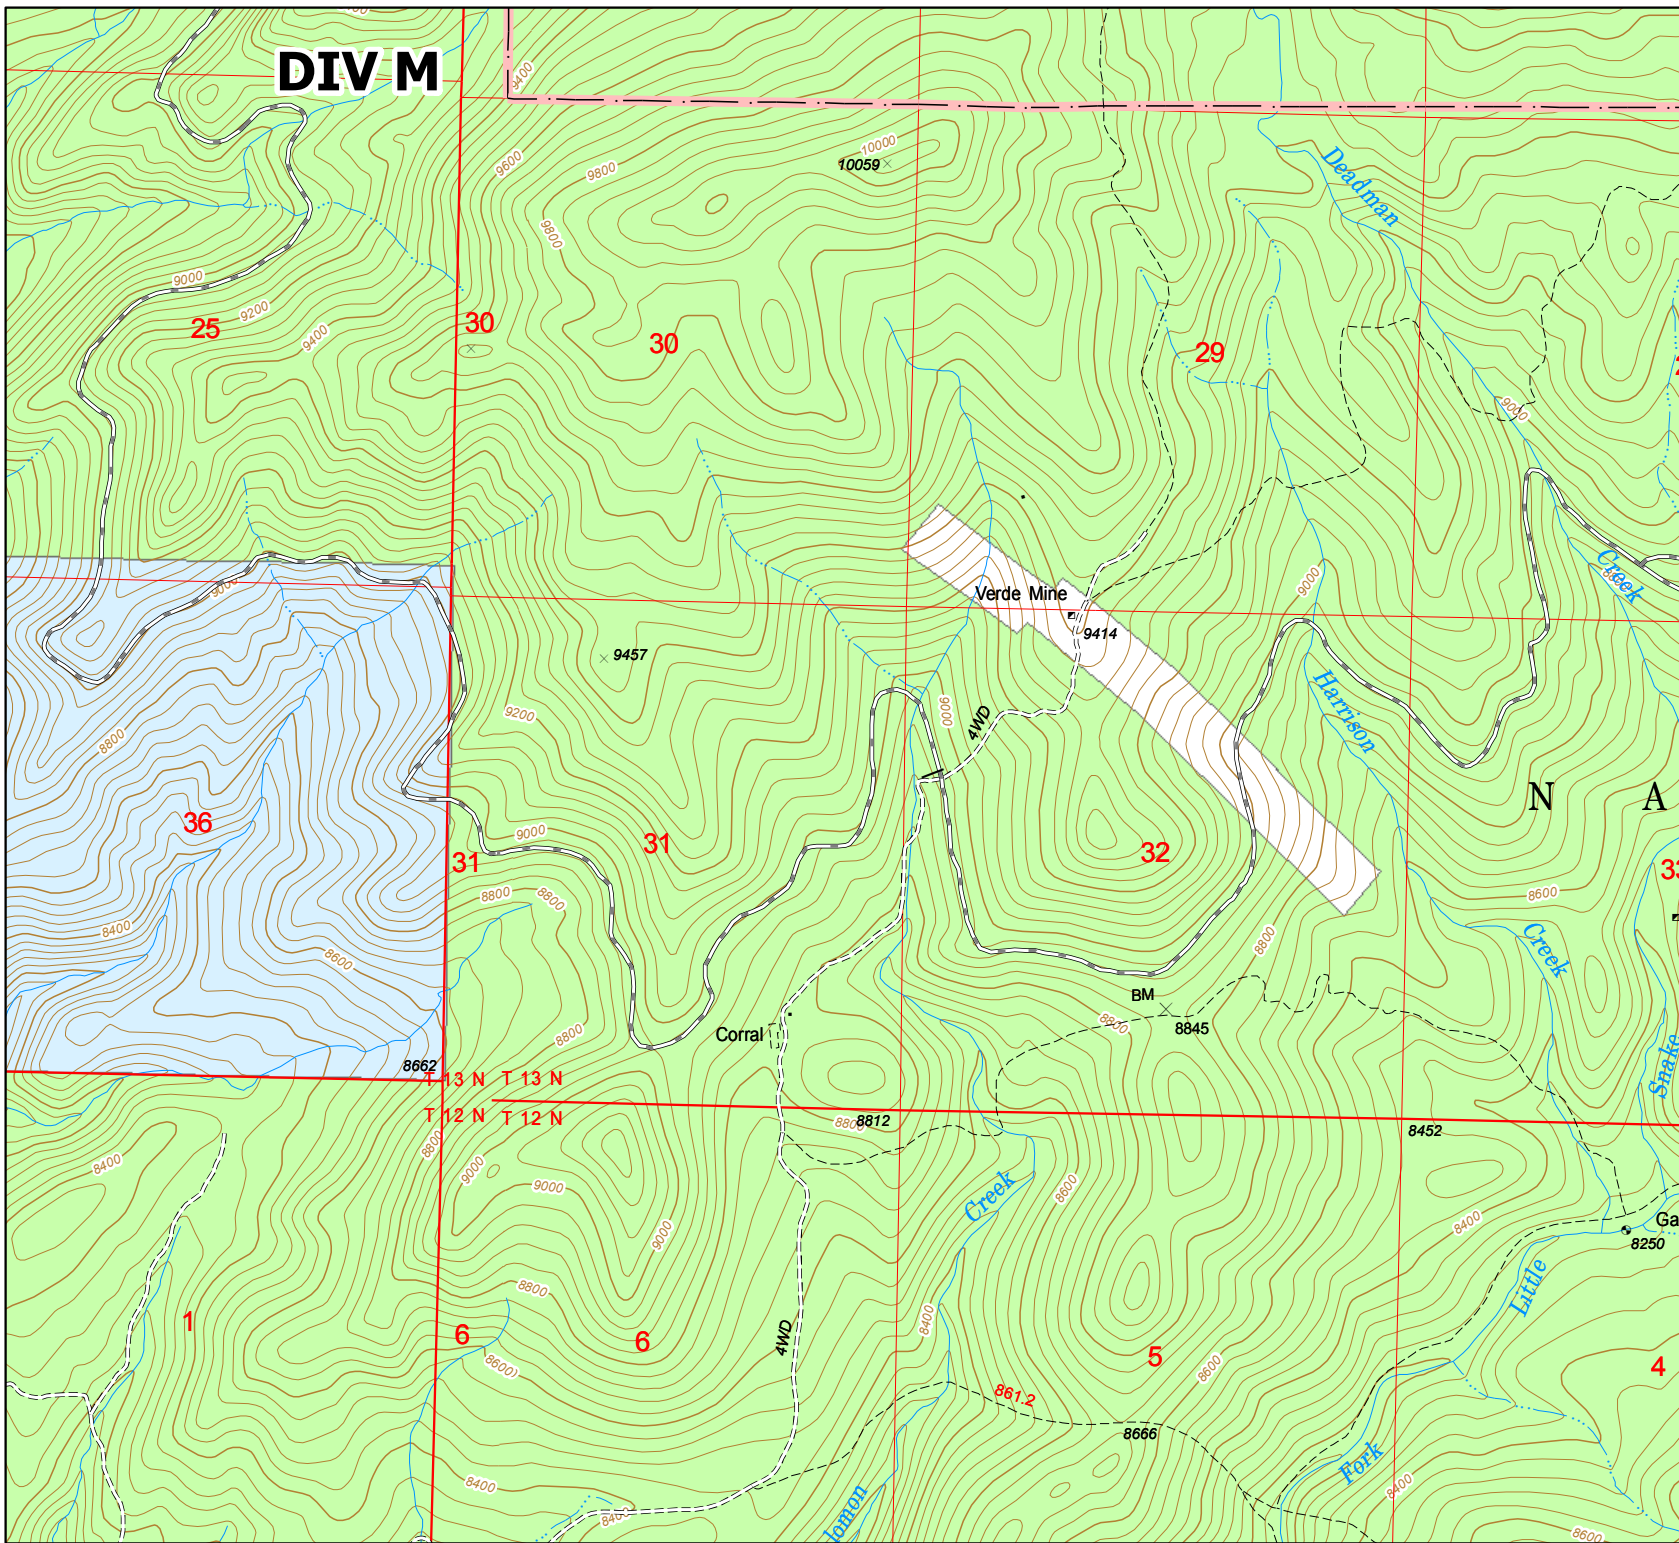

Snake Fire WY-RWC-000370

IAP Map 09/15/2016

IAP Map Sheet: 6

Boundaries

--- Wilderness Boundary

Ownership

- USFS
- PRIVATE
- STATE

NAD 13 - UTM Zone 13N
09/14/2016 ~ 1810 hrs
Beaver Creek GIS