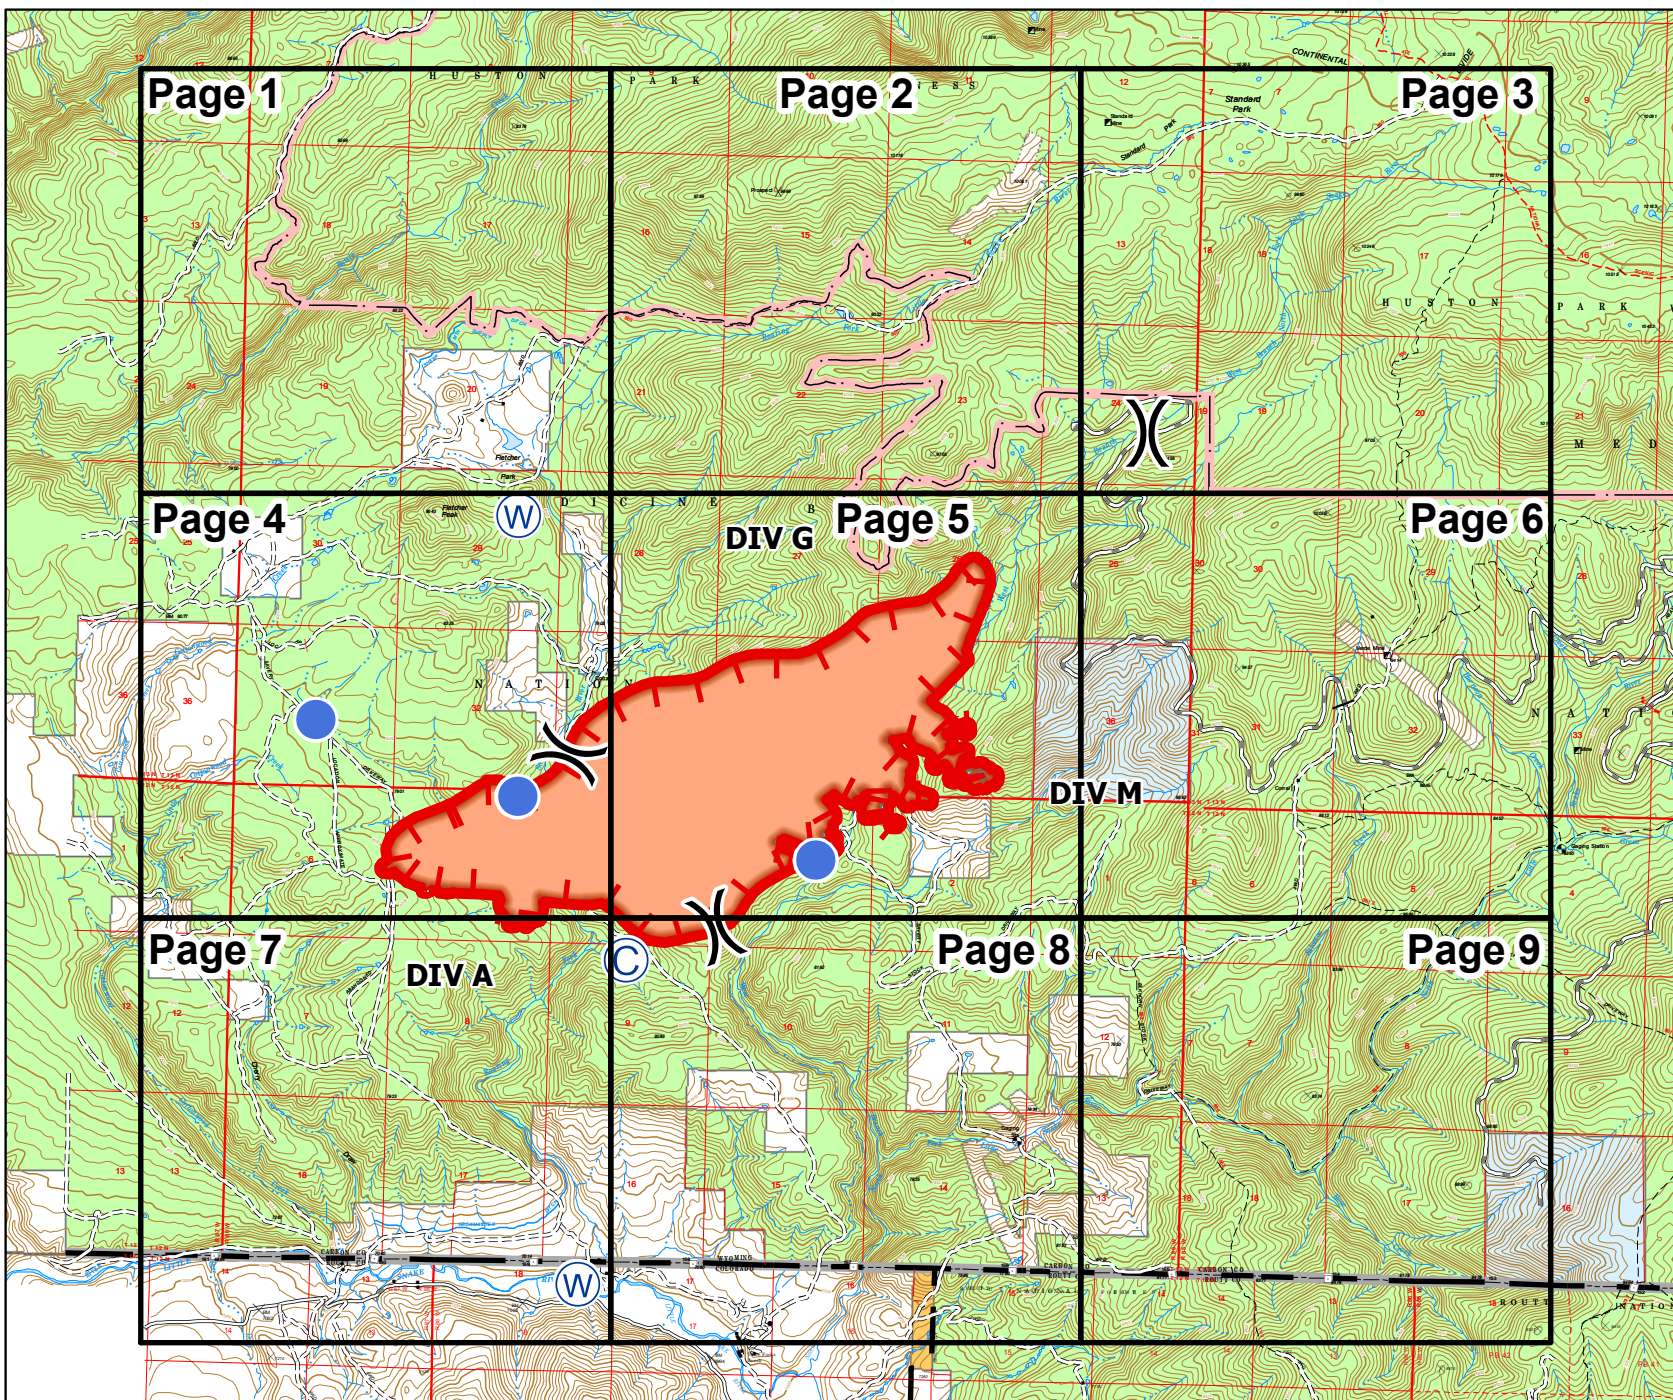

Snake Fire

WY-RWC-000370

IAP Index

09/15/2016

Boundaries

Ownership

NAD 13 - UTM Zone 13N
 09/14/2016 ~ 1810 hrs
 Beaver Creek GIS