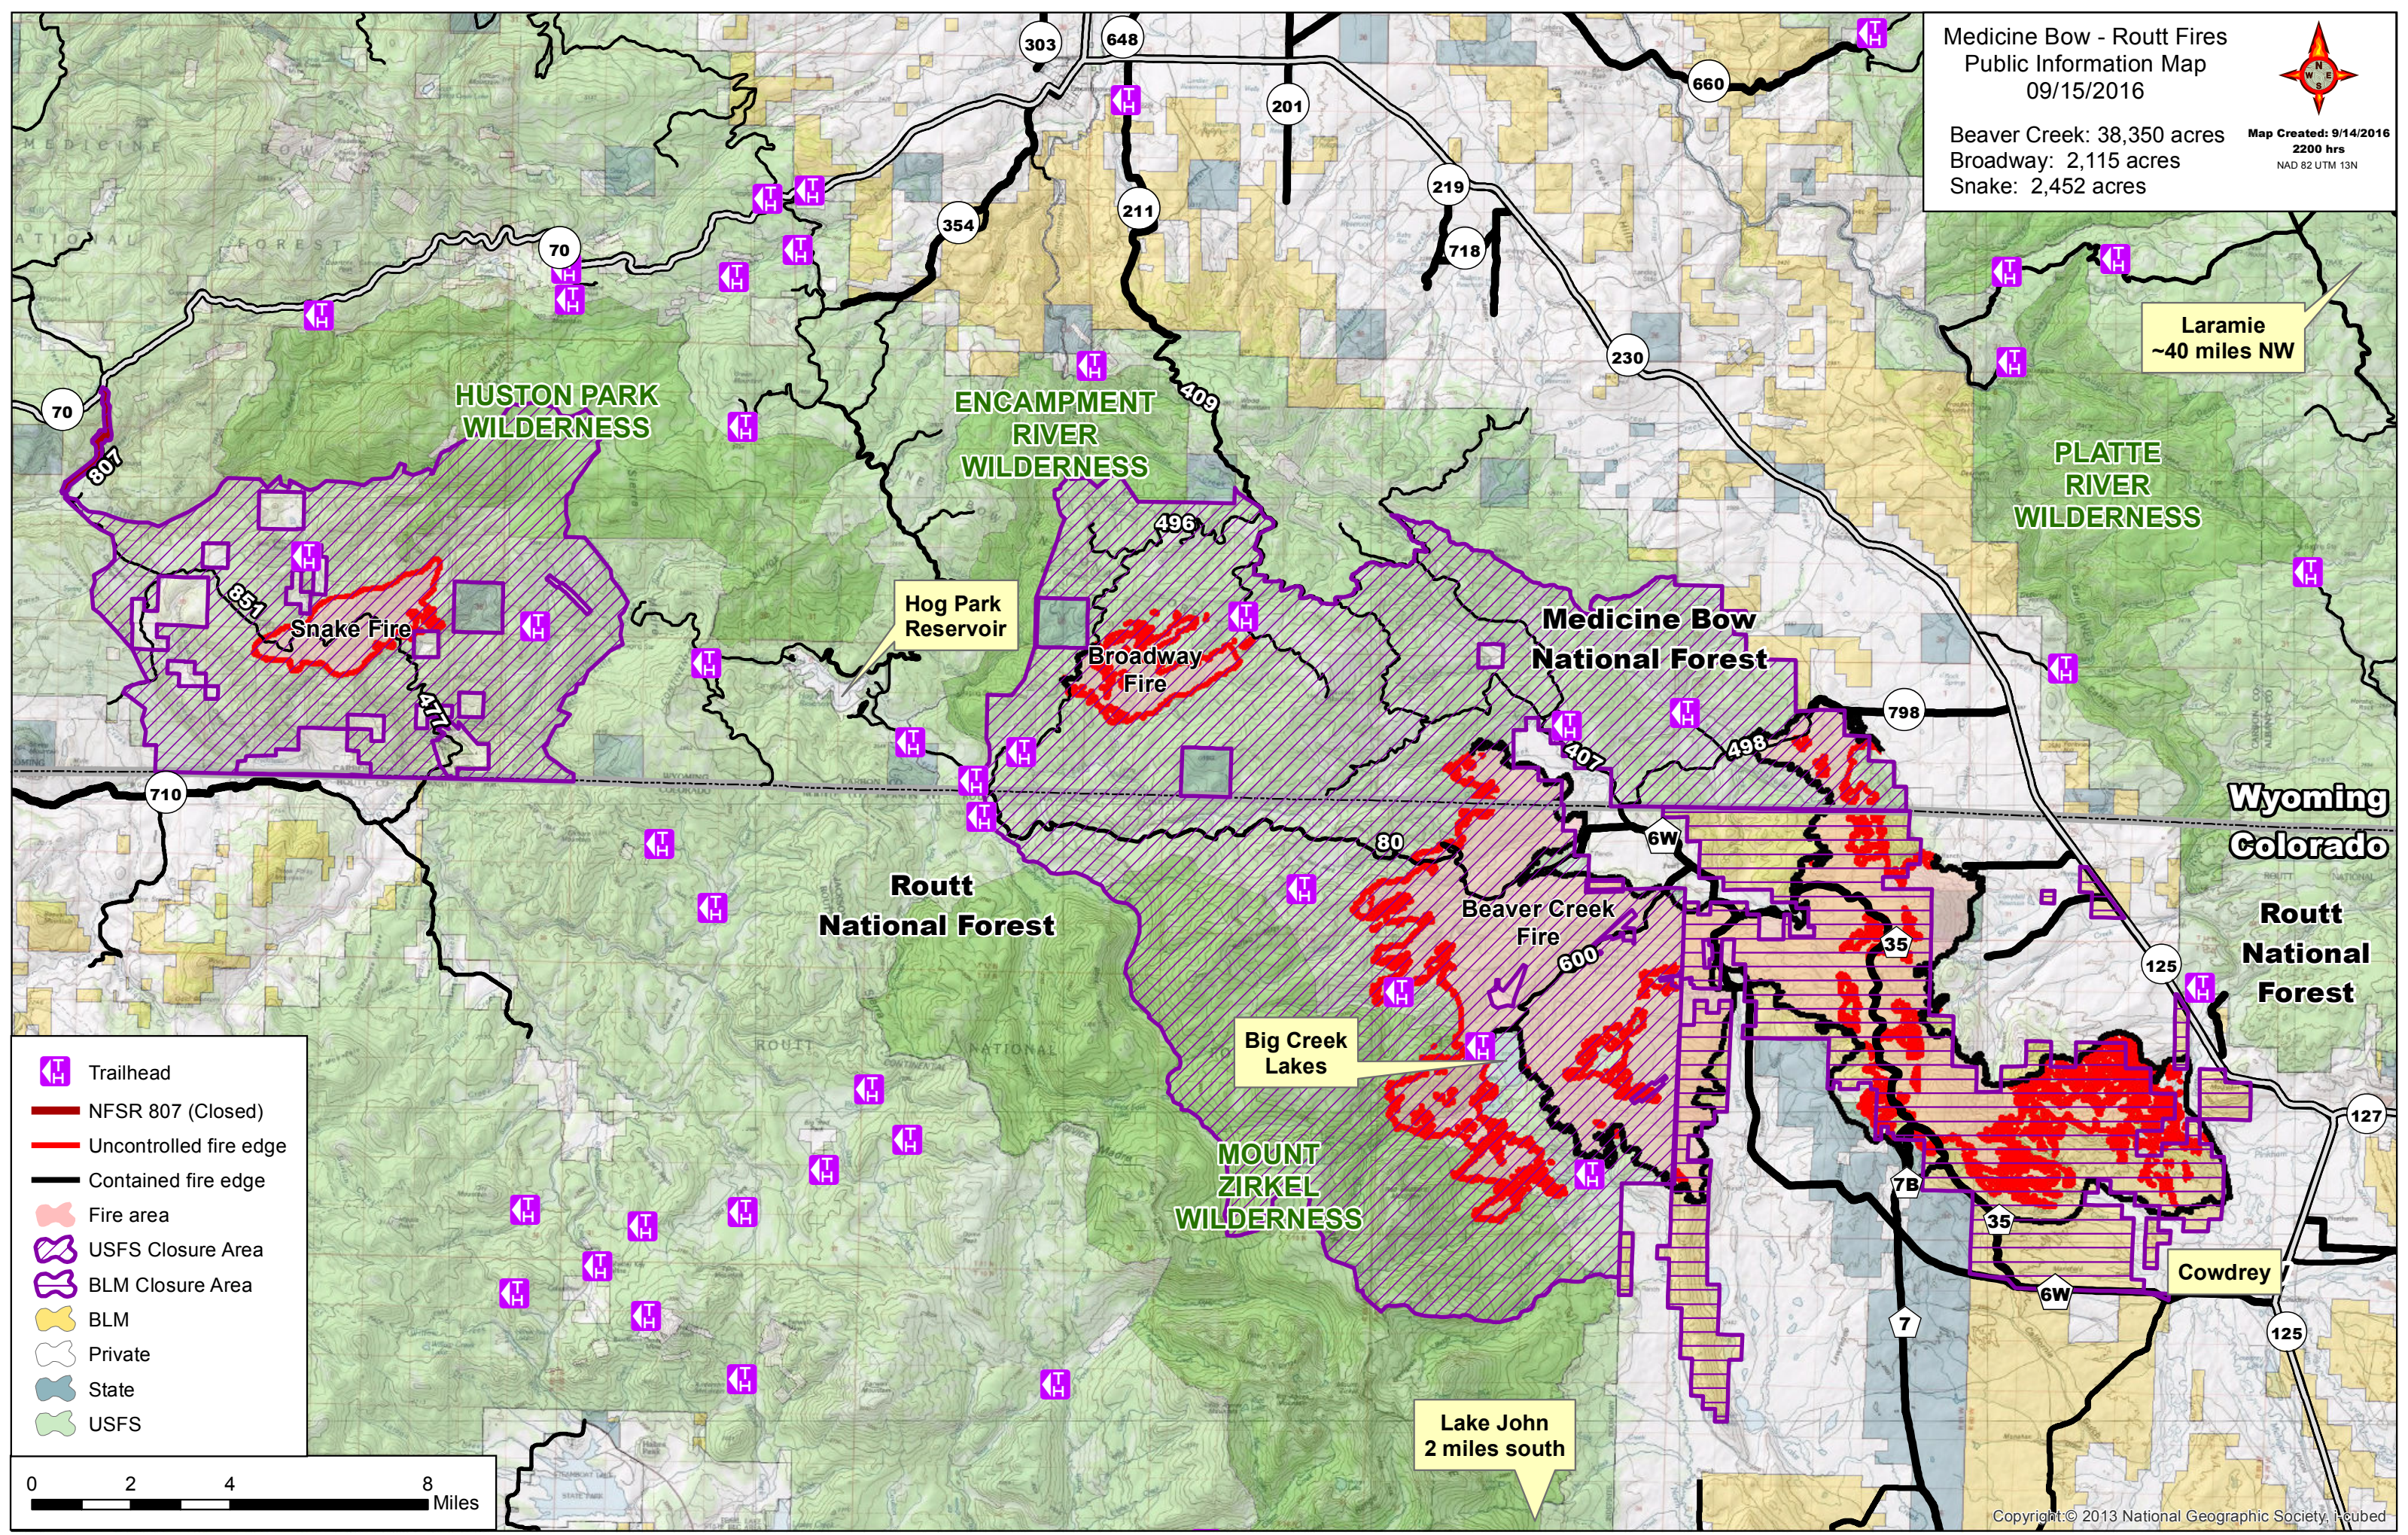

Medicine Bow - Routt Fires
Public Information Map
09/15/2016

Beaver Creek: 38,350 acres
Broadway: 2,115 acres
Snake: 2,452 acres

Map Created: 9/14/2016
2200 hrs
NAD 82 UTM 13N

Laramie
~40 miles NW

Hog Park Reservoir

Big Creek Lakes

Lake John
2 miles south

Cowdrey

-  Trailhead
-  NFSR 807 (Closed)
-  Uncontrolled fire edge
-  Contained fire edge
-  Fire area
-  USFS Closure Area
-  BLM Closure Area
-  BLM
-  Private
-  State
-  USFS