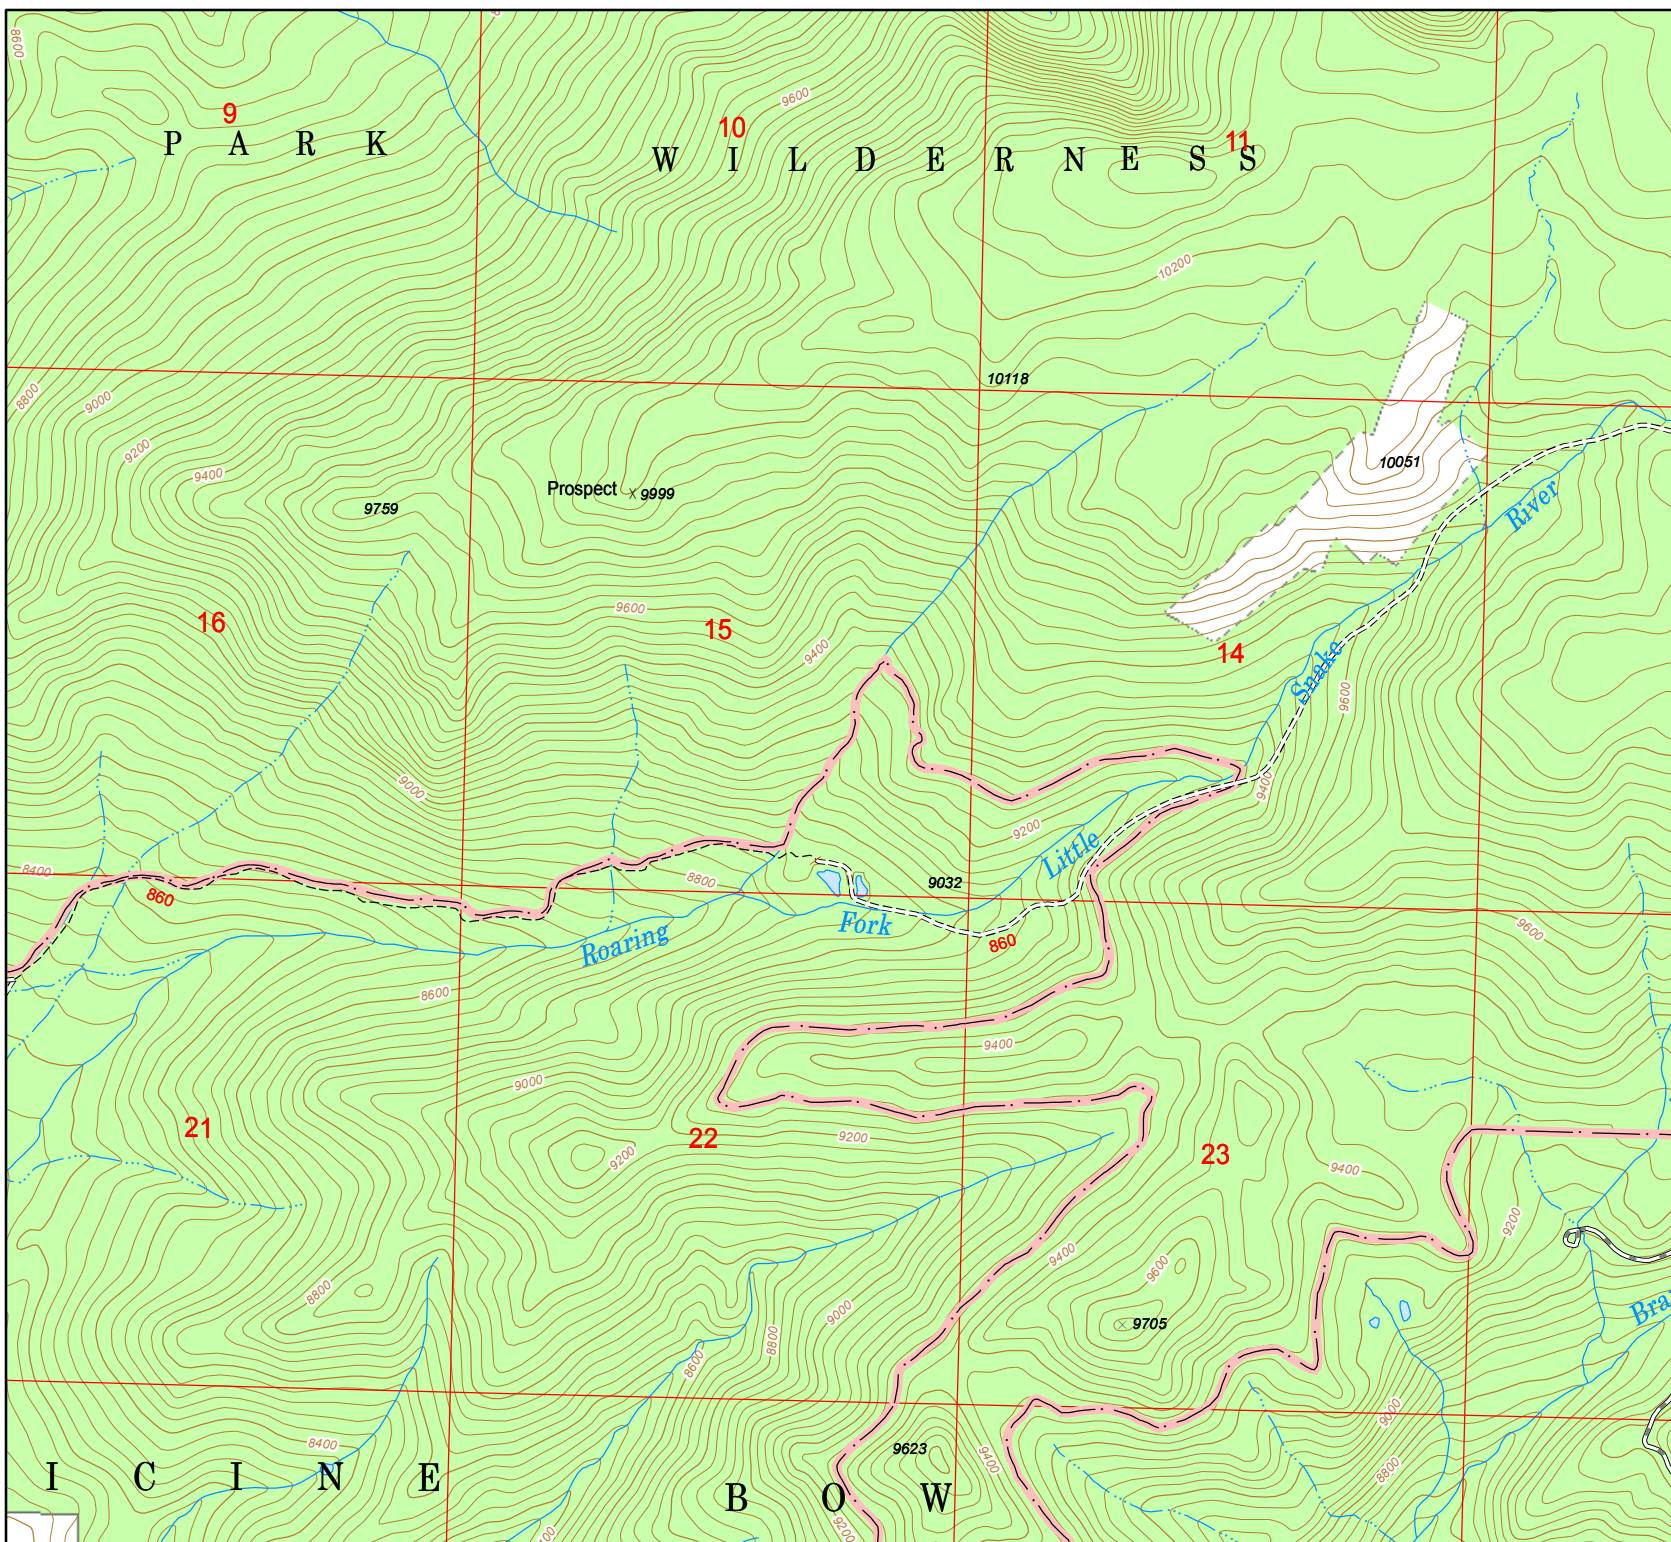

Snake Fire WY-RWC-000370

IAP Map 09/17/2016

IAP Map Sheet: 2

Boundaries

--- Wilderness Boundary

Ownership

USFS

PRIVATE

NAD 13 - UTM Zone 13N
09/16/2016 ~ 2015 hrs
Beaver Creek GIS