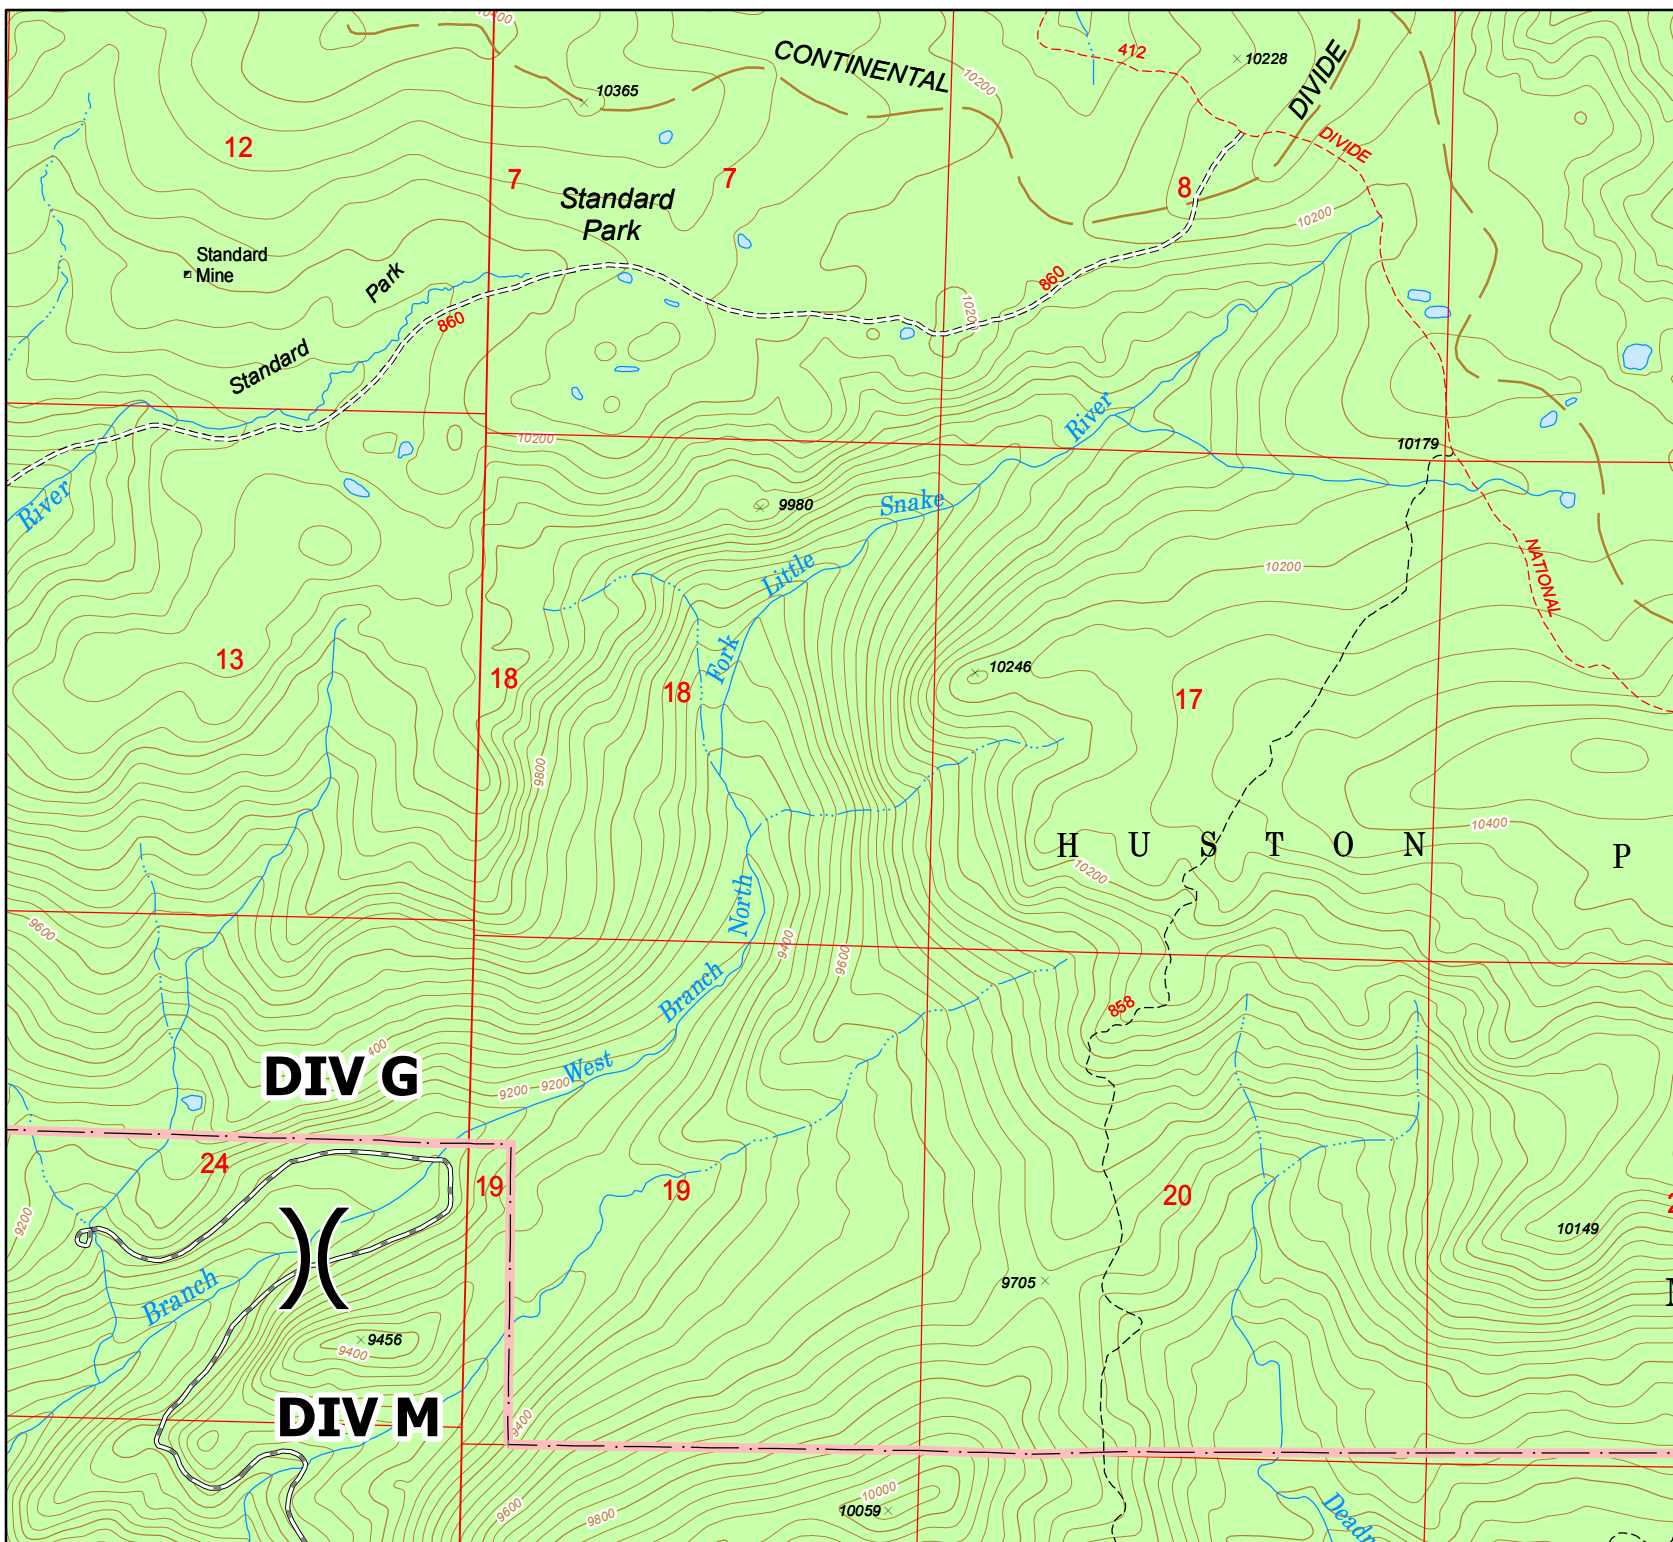

Snake Fire WY-RWC-000370

IAP Map 09/17/2016

IAP Map Sheet: 3

BreakType

Boundaries

--- Wilderness Boundary

Ownership

USFS

NAD 13 - UTM Zone 13N
09/16/2016 ~ 2015 hrs
Beaver Creek GIS