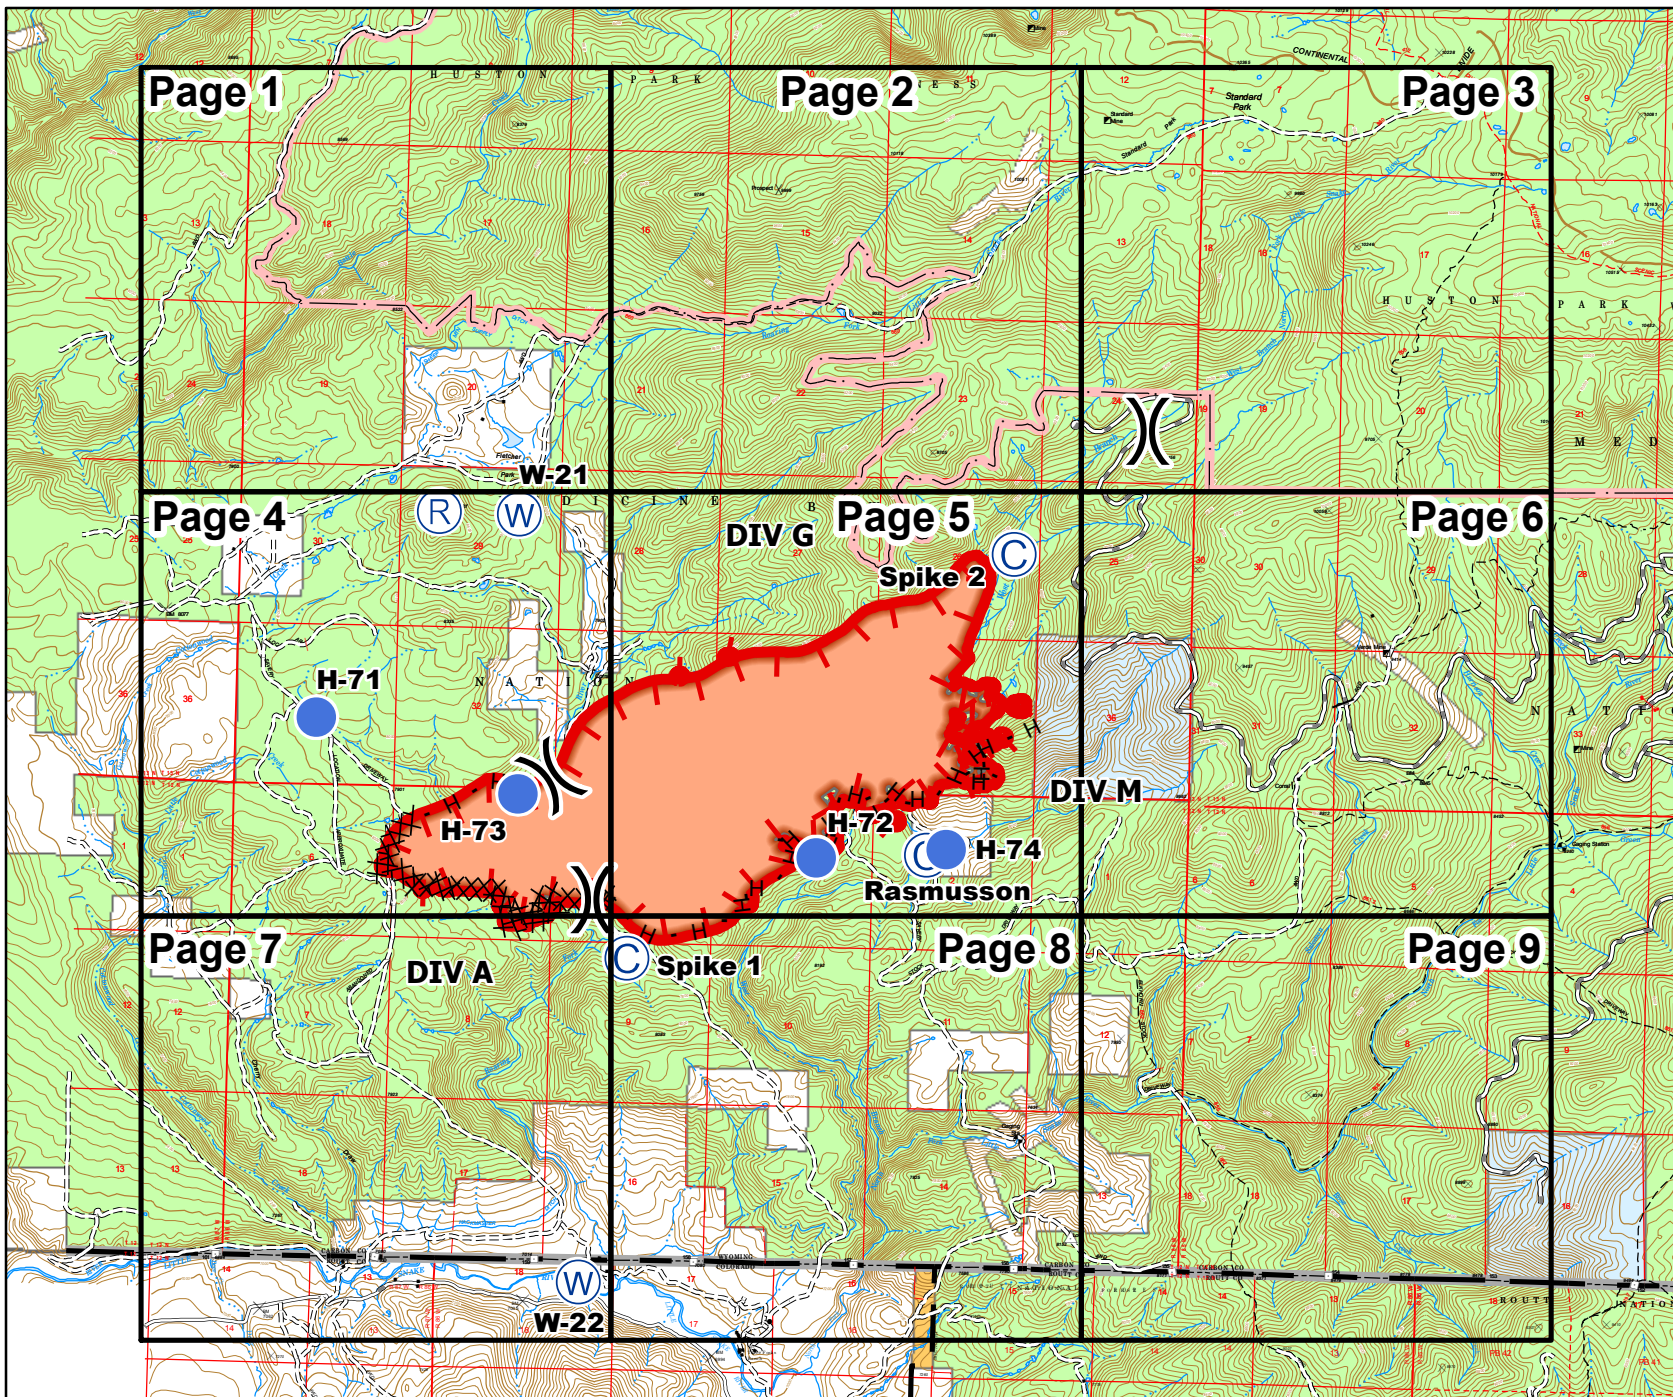

**Snake Fire**  
 WY-RWC-000370  
**IAP Index**  
 09/17/2016

 Division Break

 Repeater

 Camp

 Helispot

 Water Source

 Uncontrolled Fire Edge

H - Hand Line

 Completed Dozer Line

 Fire Polygon

**Boundaries**

 State Boundary

 Forest Boundary

 Wilderness Boundary

**Ownership**

 USFS

 PRIVATE

 BLM

 STATE

NAD 13 - UTM Zone 13N  
 09/16/2016 ~ 2015 hrs  
 Beaver Creek GIS

Requires PDF Maps App