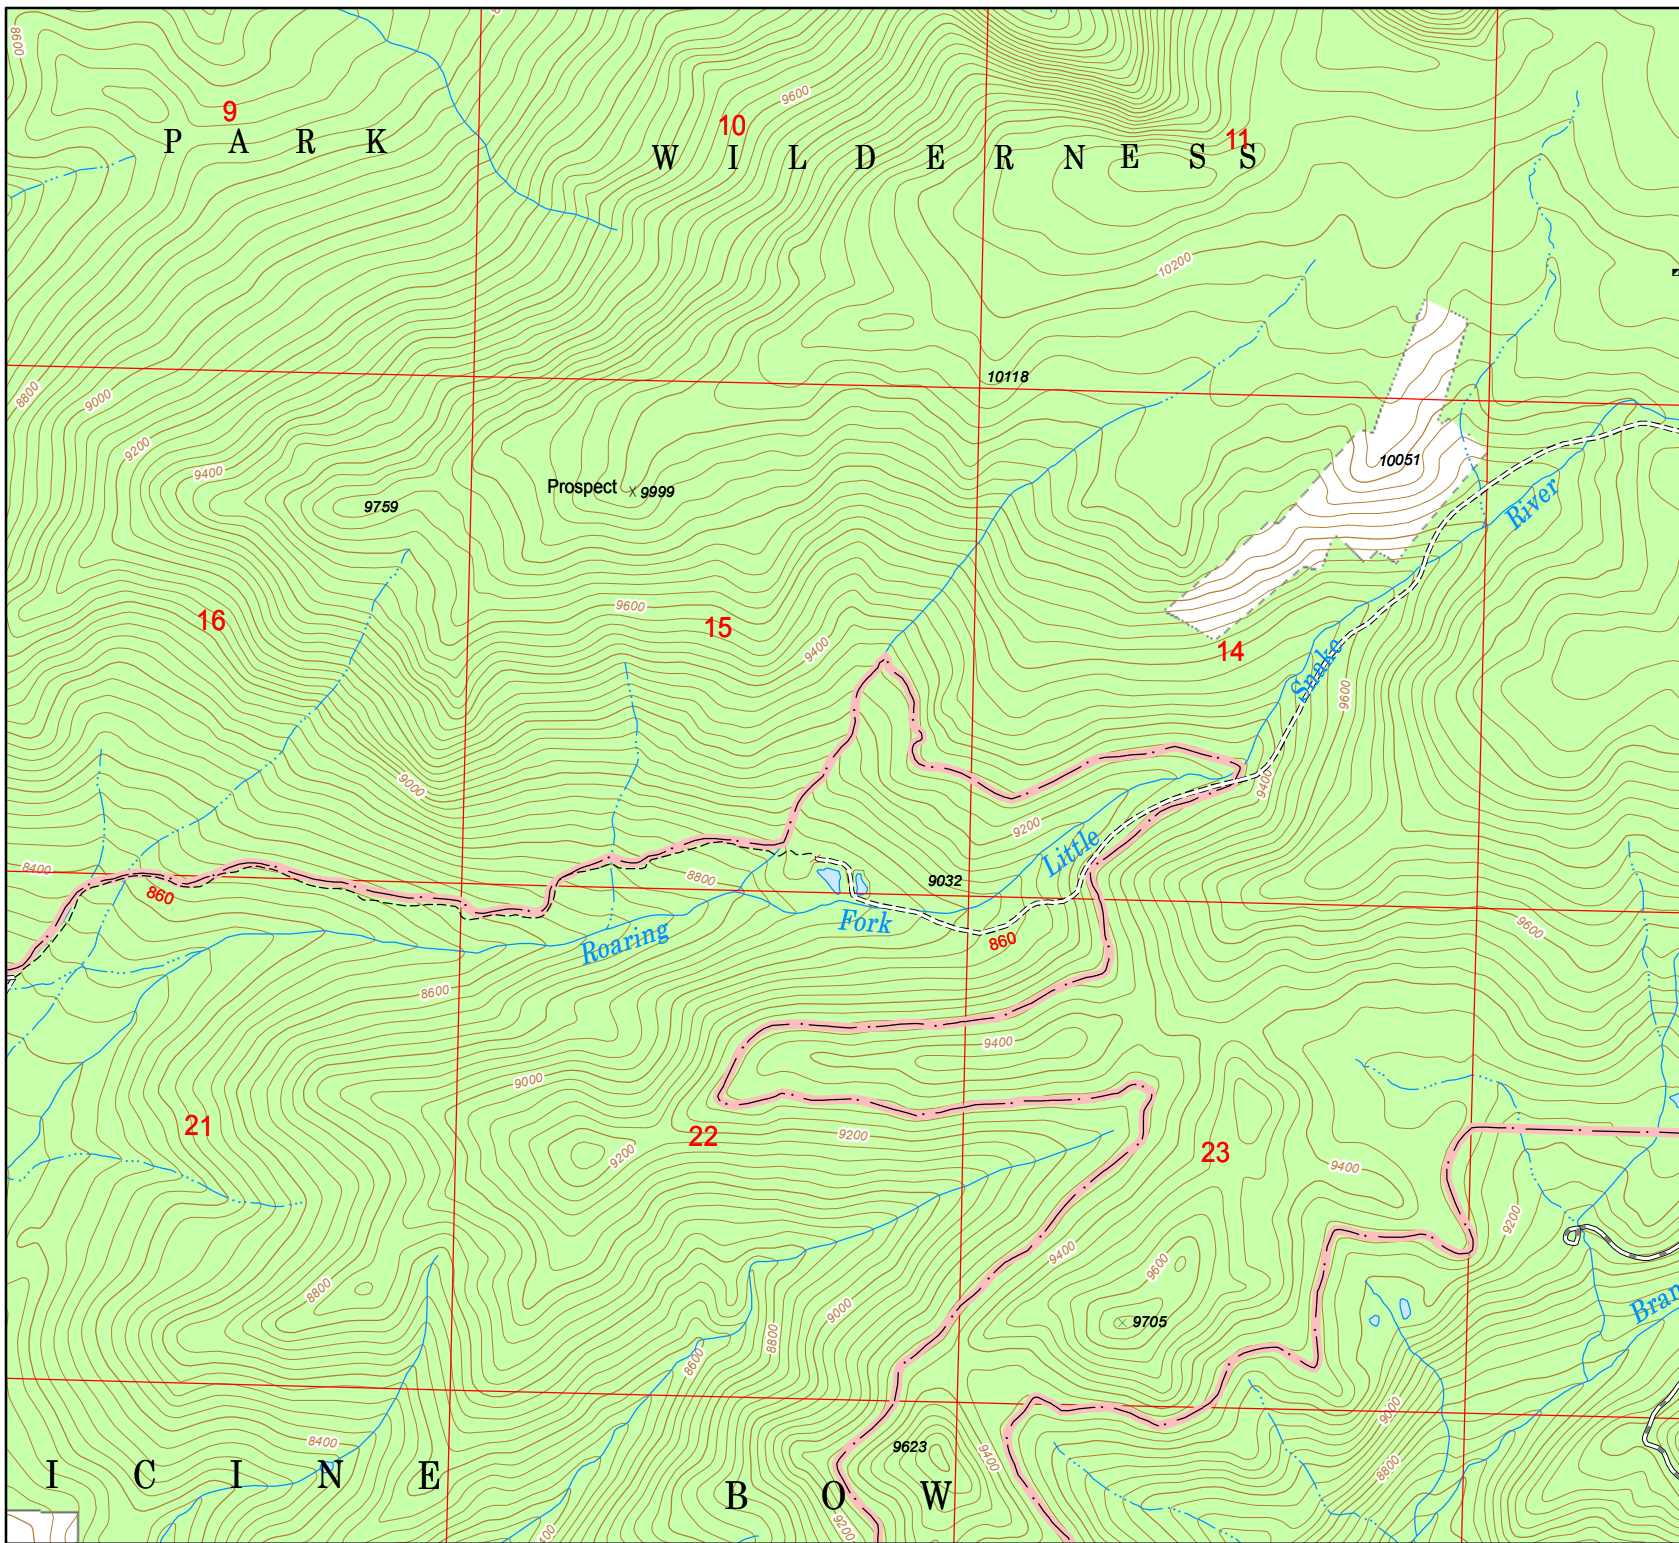

## IAP Map

09/18/2016

IAP Map Sheet: 2

**Boundaries**

Wilderness Boundary

**Ownership**

USFS

PRIVATE

NAD 13 - UTM Zone 13N  
 09/17/2016 ~ 1934 hrs  
 Beaver Creek GIS