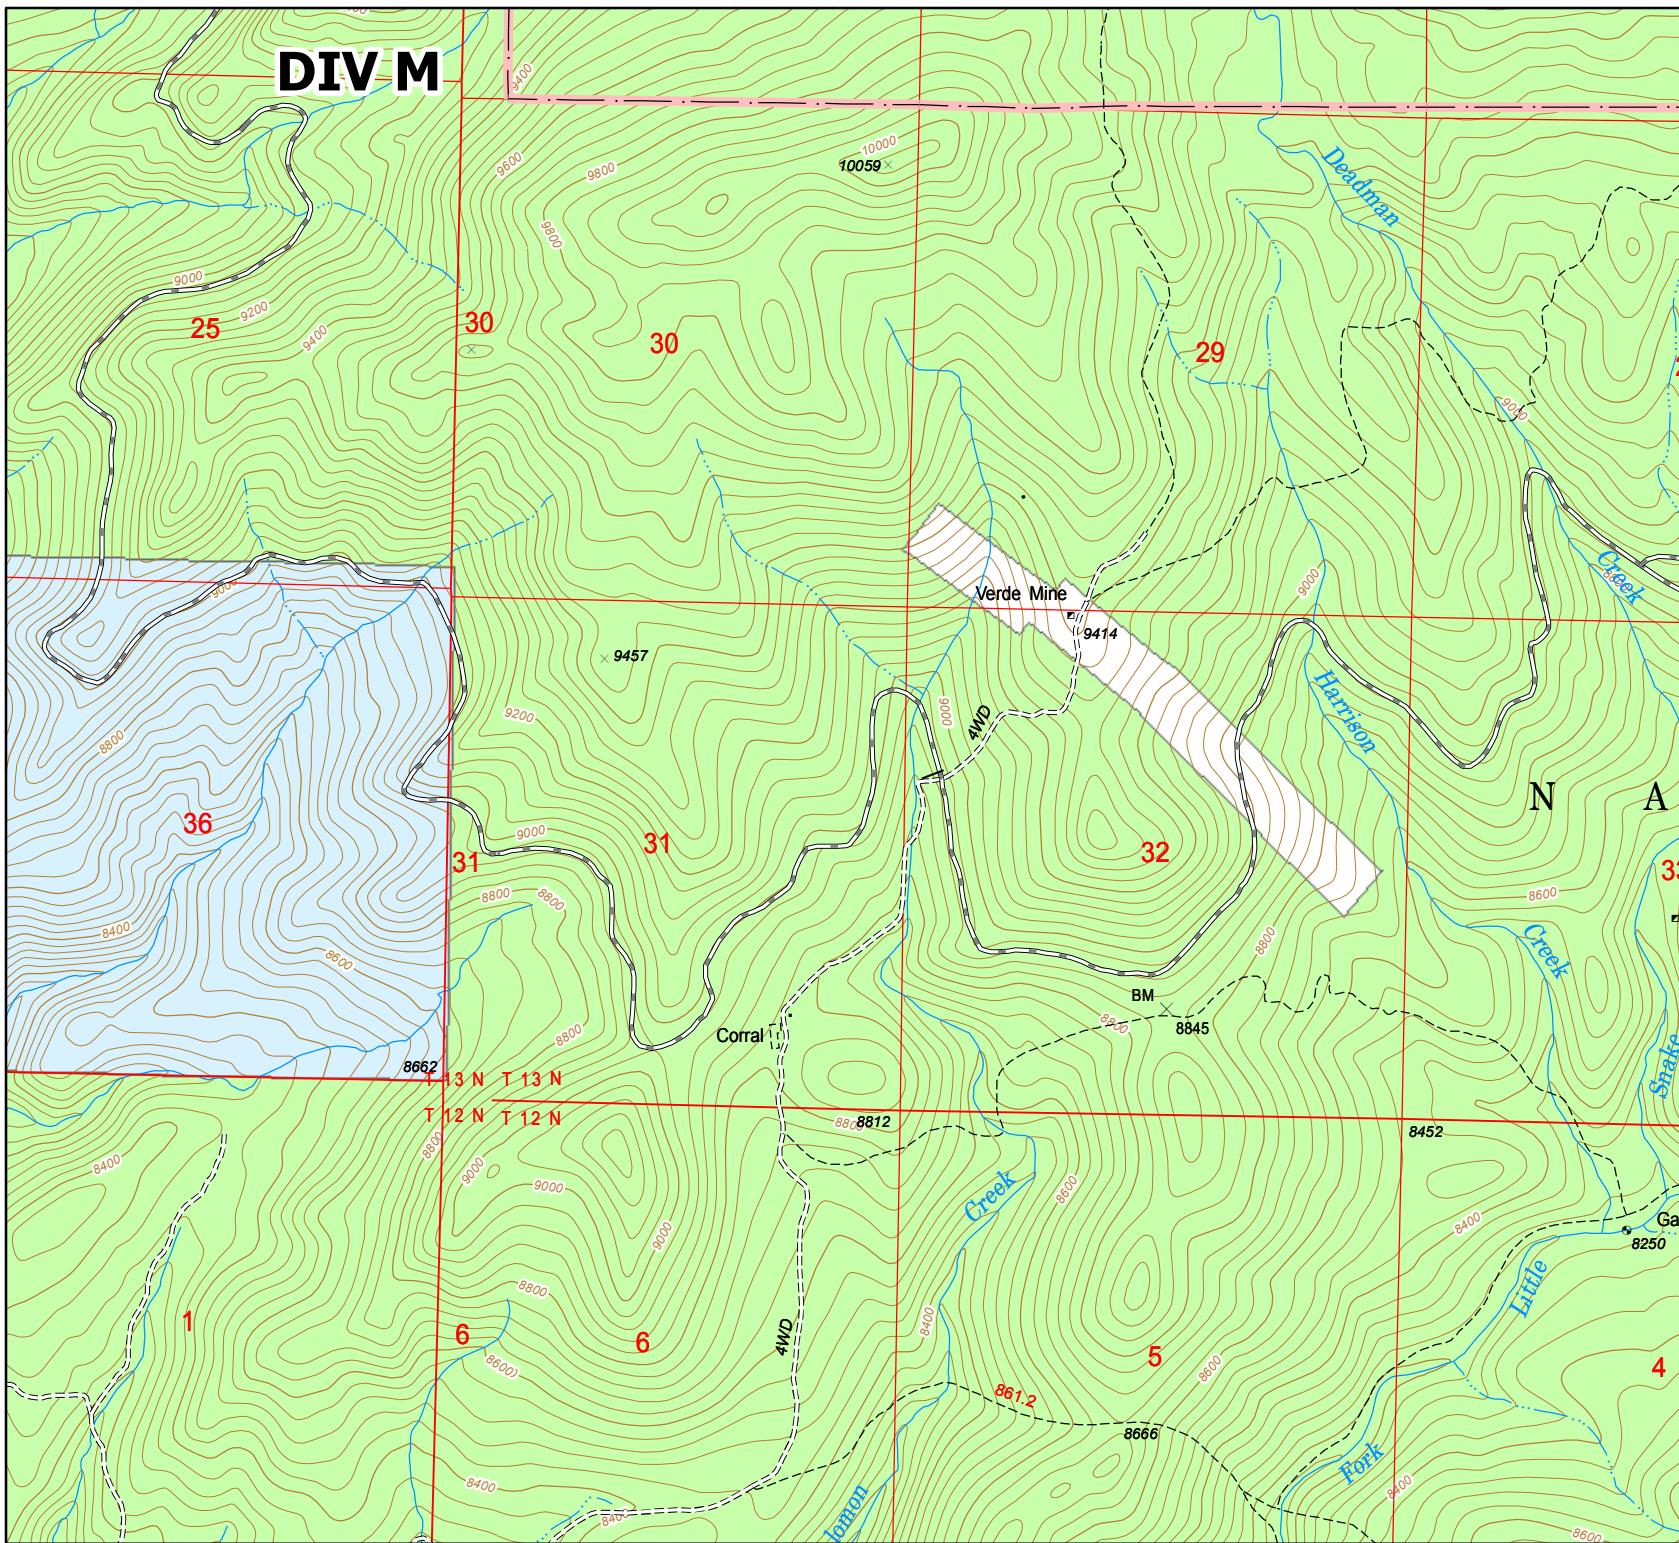

Snake Fire

WY-RWC-000370

IAP Map

09/18/2016

IAP Map Sheet: 6

Boundaries

Wilderness Boundary

Ownership

USFS

PRIVATE

STATE

NAD 13 - UTM Zone 13N
 09/17/2016 ~ 1934 hrs
 Beaver Creek GIS