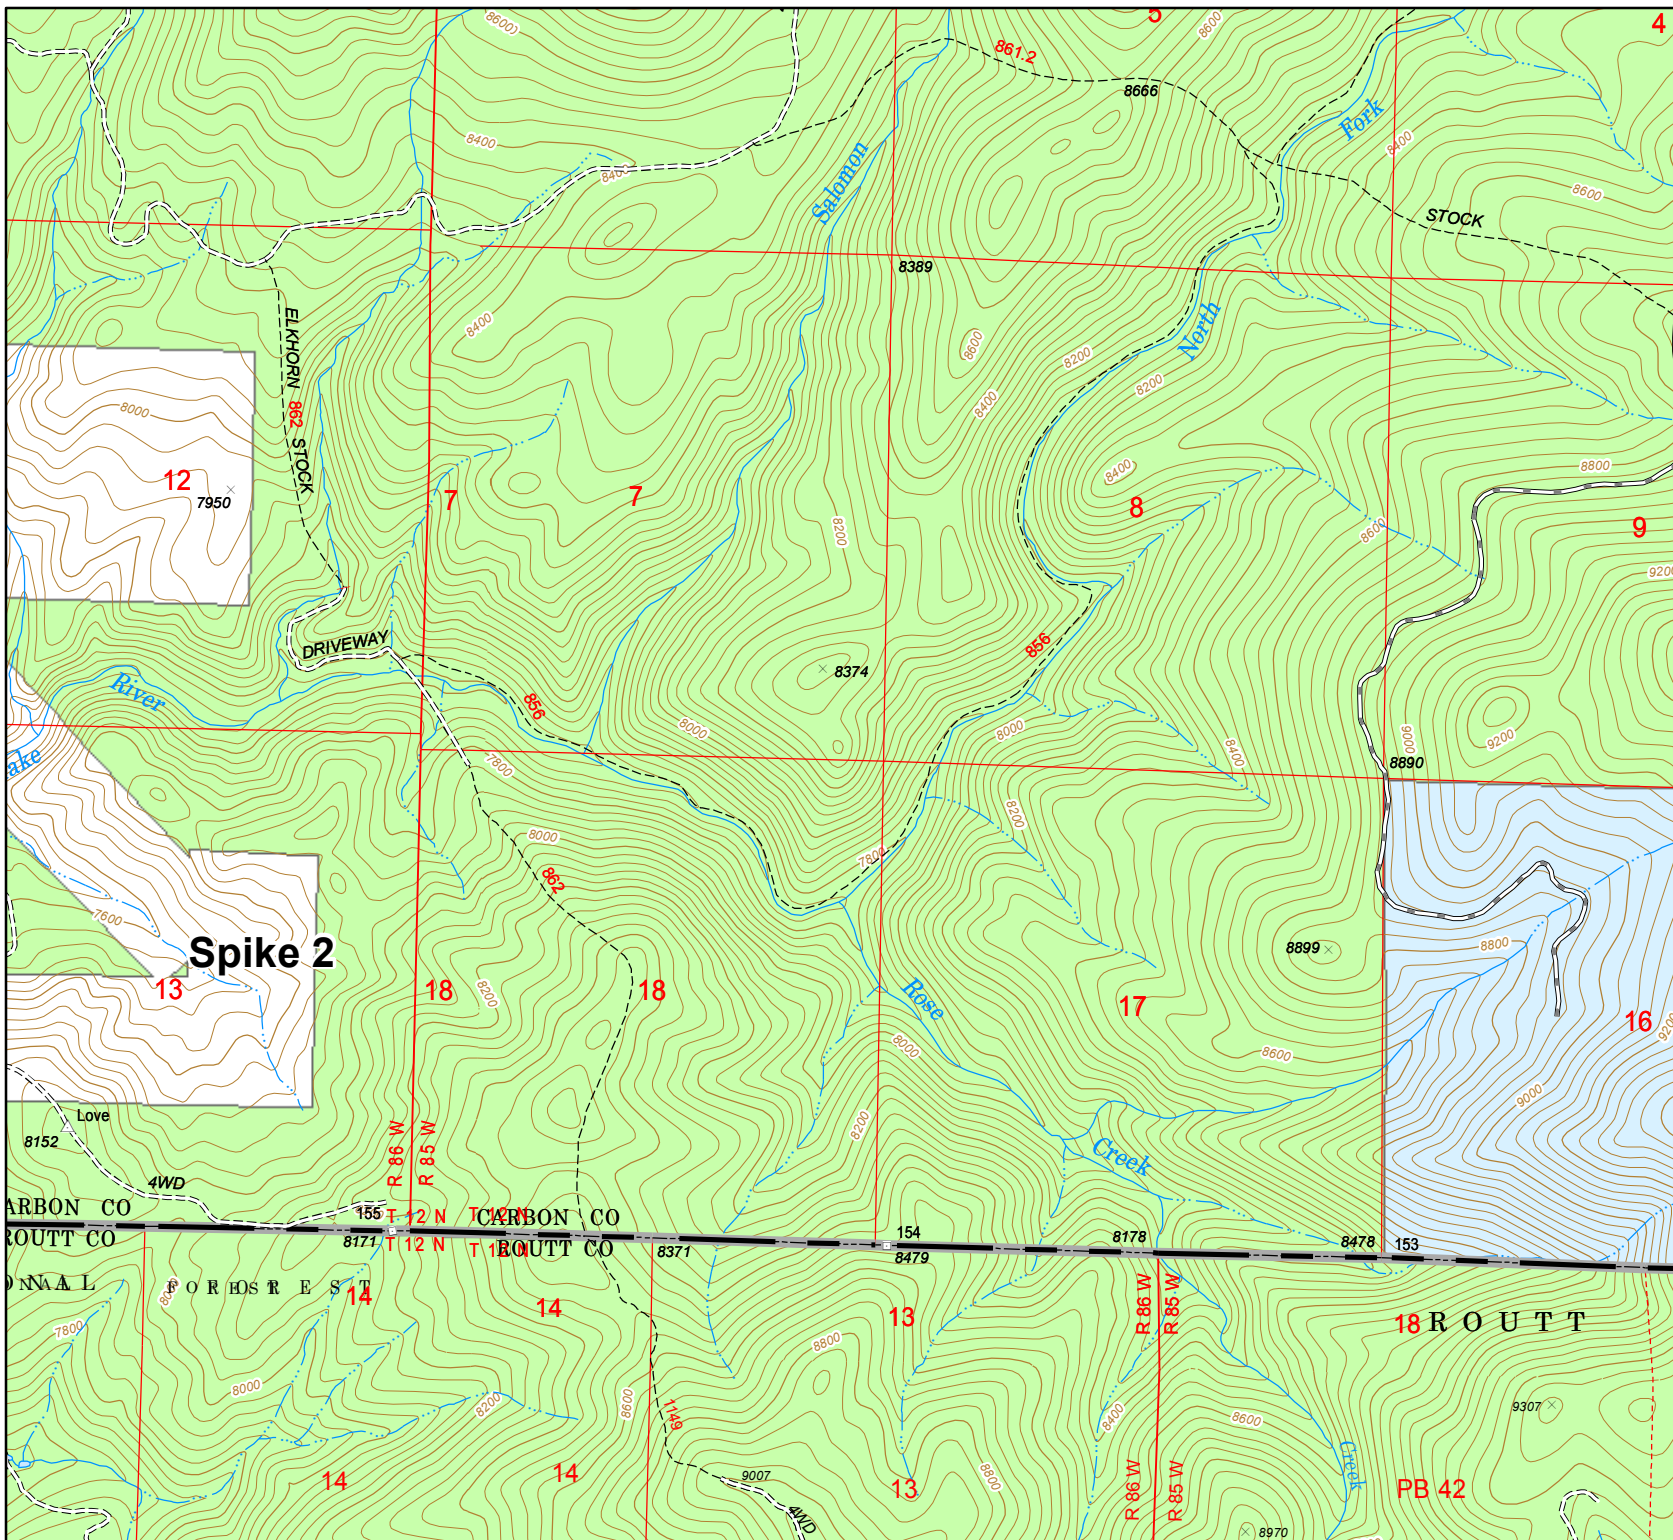

# Snake Fire WY-RWC-000370

## IAP Map 09/18/2016

IAP Map Sheet: 9

### Boundaries

- State Boundary
- Forest Boundary

### Ownership

- USFS
- PRIVATE
- STATE

NAD 13 - UTM Zone 13N  
09/17/2016 ~ 1934 hrs  
Beaver Creek GIS