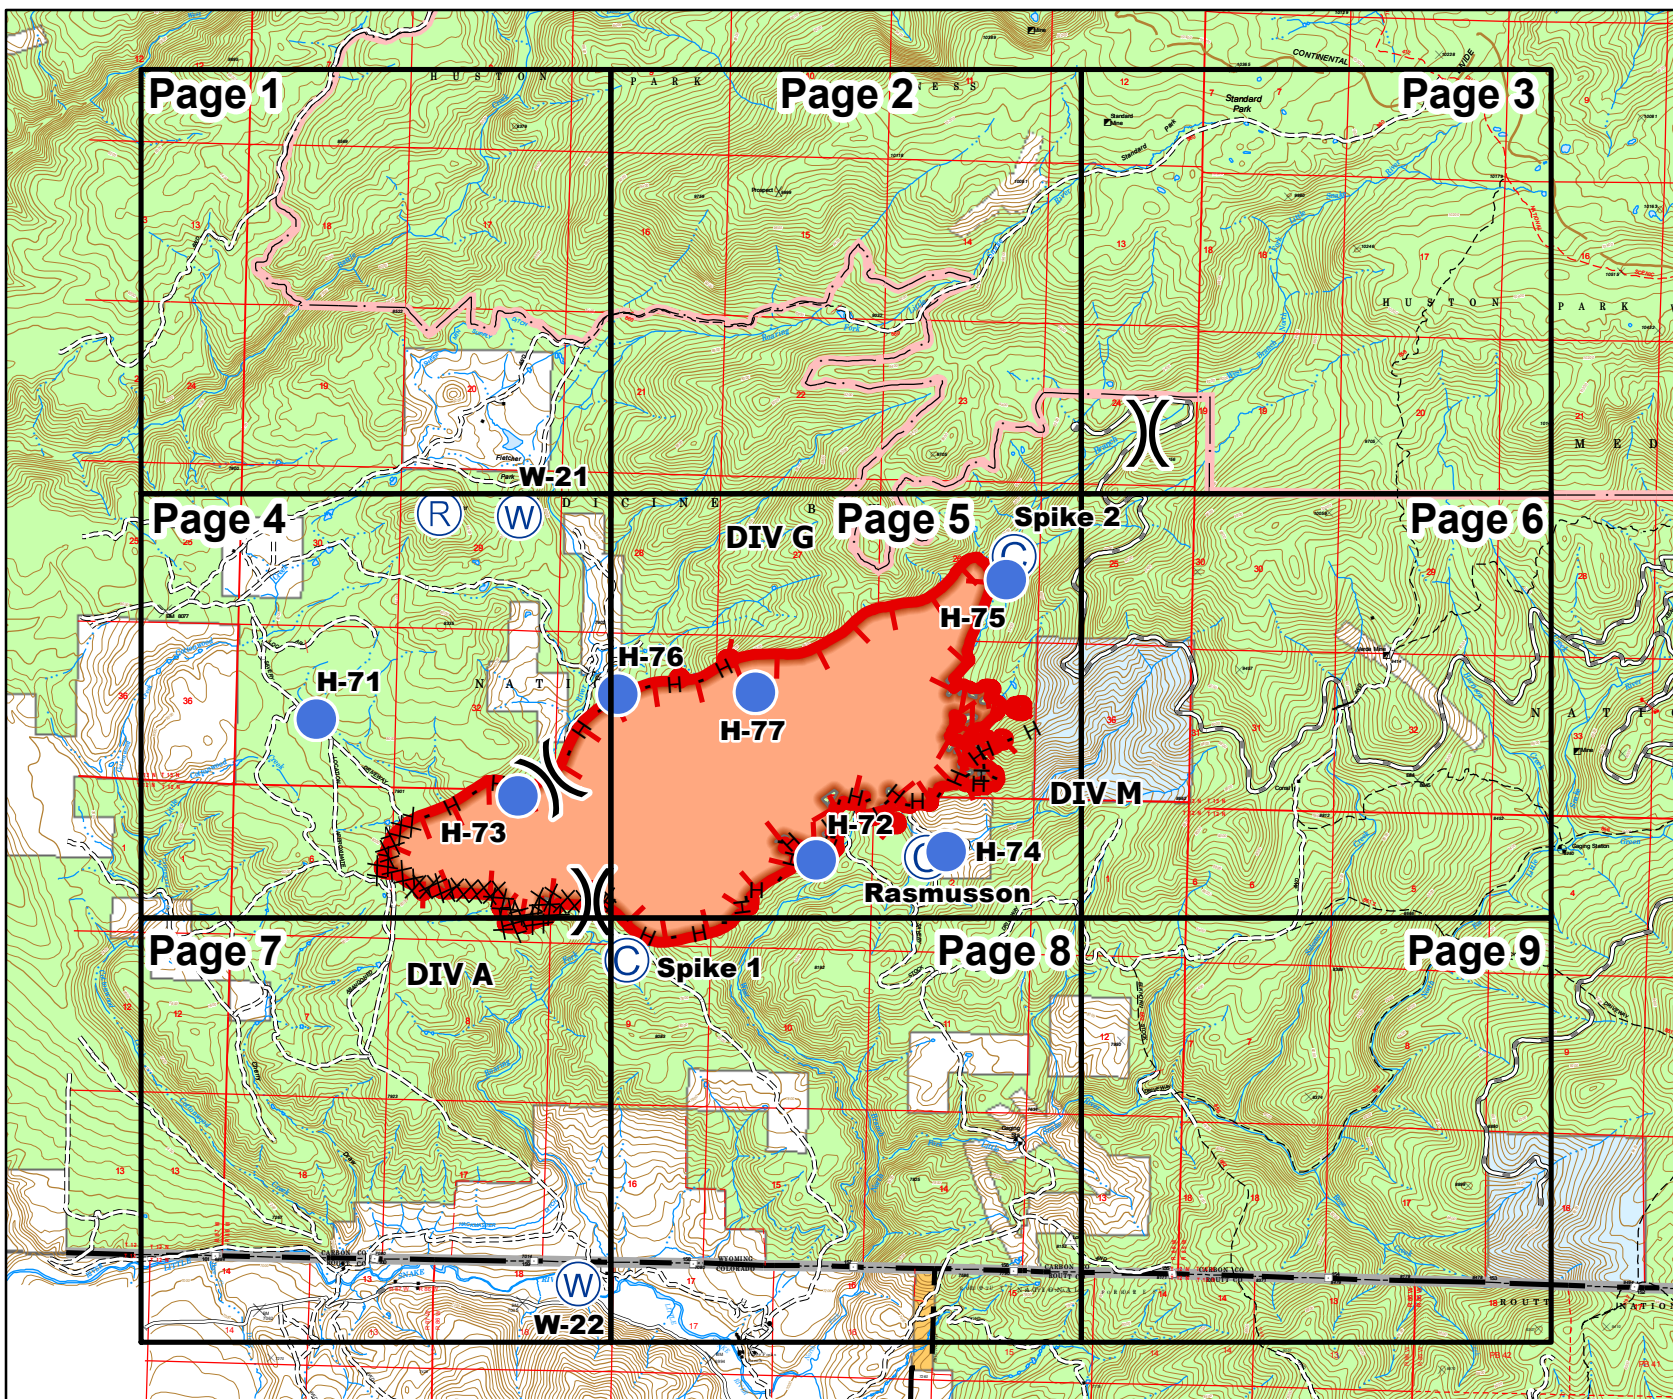

**Snake Fire**  
 WY-RWC-000370  
**IAP Index**  
 09/18/2016

Division Break

Repeater

Camp

Helispot

Water Source

Uncontrolled Fire Edge

H - Hand Line

Completed Dozer Line

Fire Polygon

**Boundaries**

State Boundary

Forest Boundary

Wilderness Boundary

**Ownership**

USFS

PRIVATE

BLM

STATE

NAD 13 - UTM Zone 13N  
 09/17/2016 ~ 1931 hrs  
 Beaver Creek GIS

Requires PDF Maps App