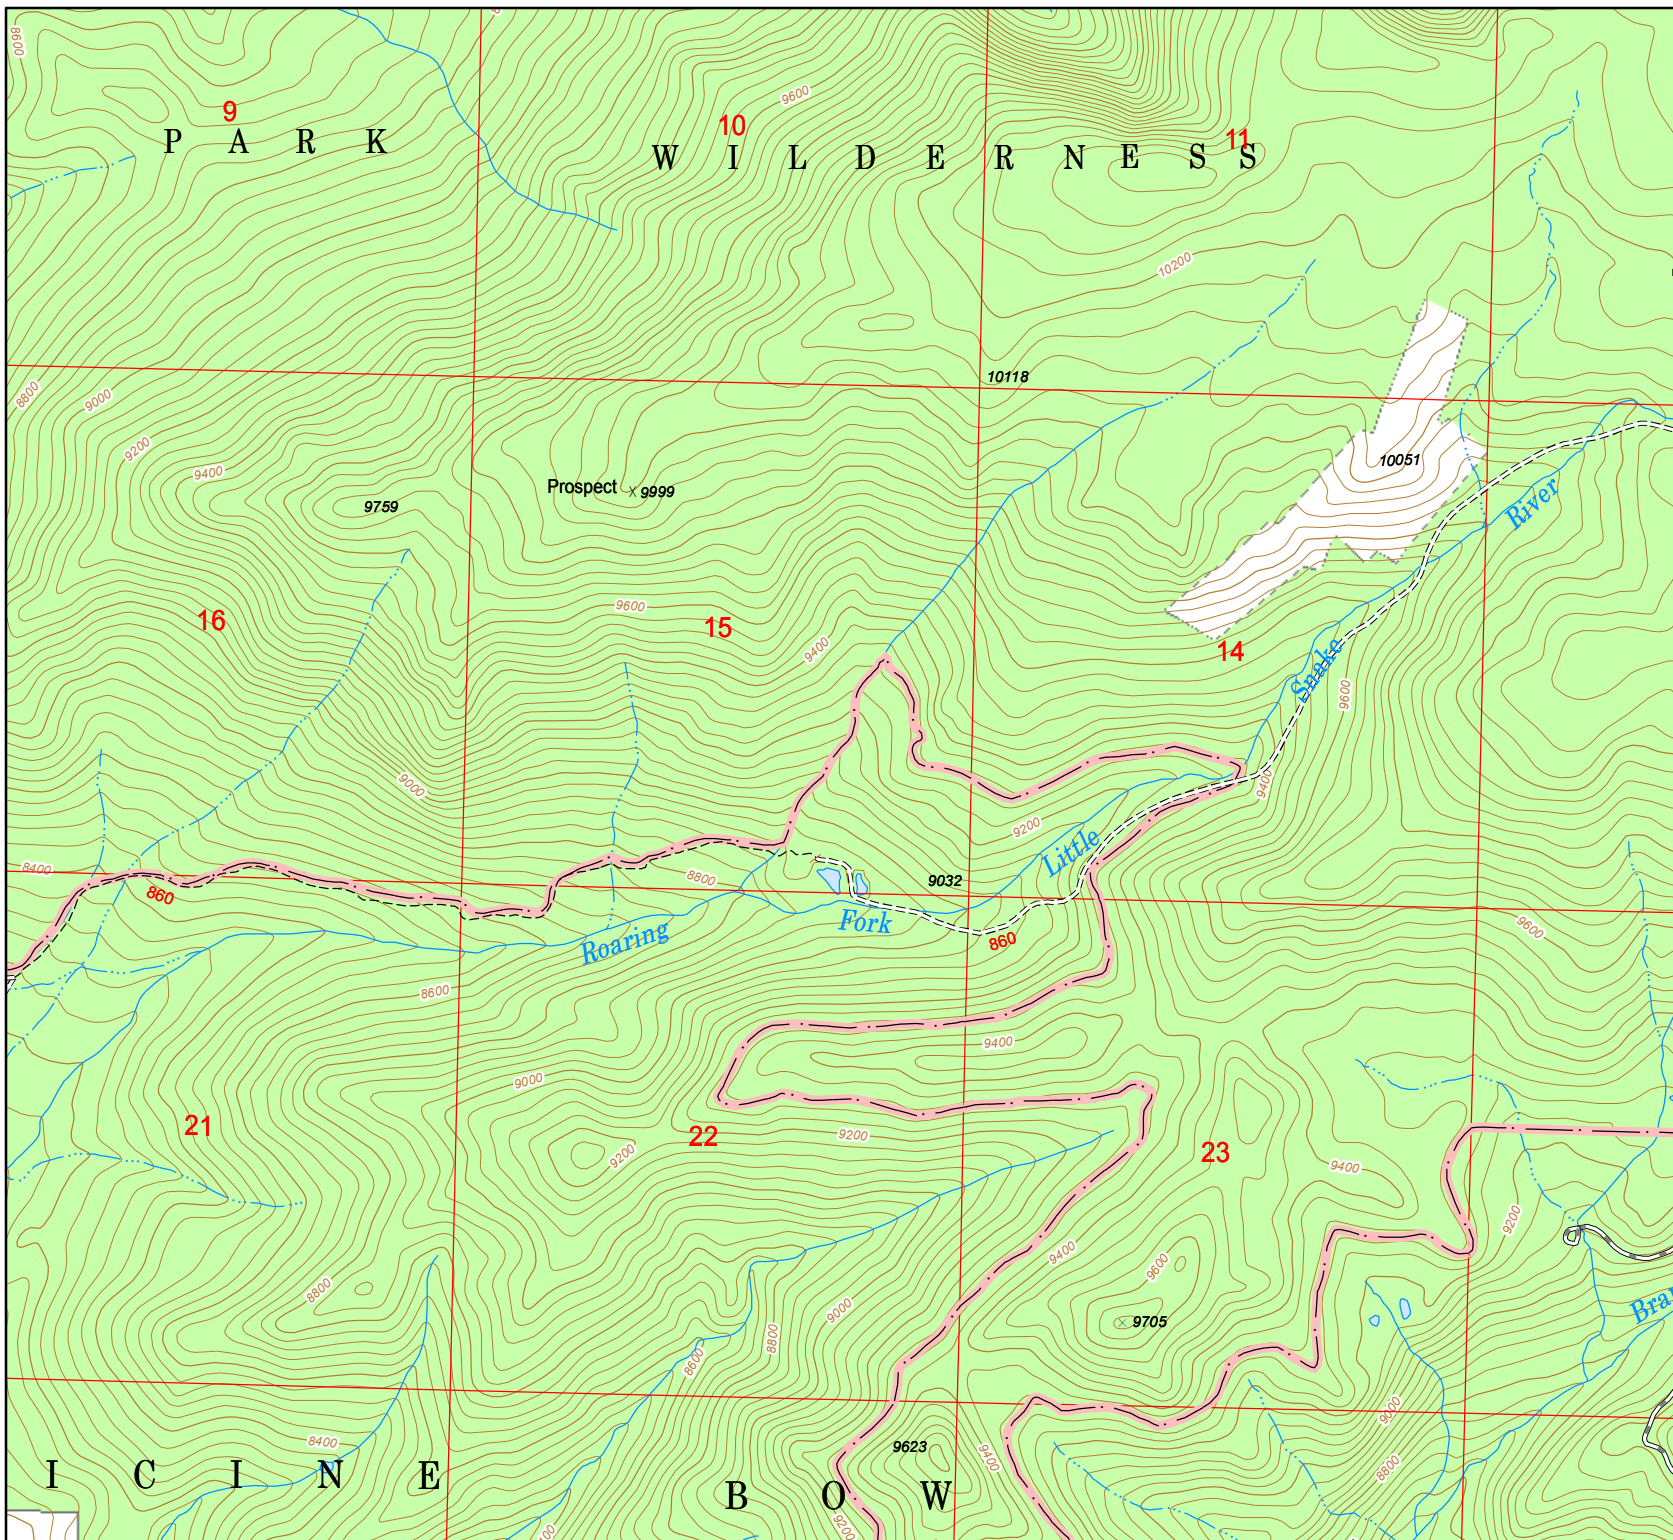

Snake Fire WY-RWC-000370

IAP Map 09/19/2016

IAP Map Sheet: 2

Boundaries

--- Wilderness Boundary

Ownership

USFS

PRIVATE

NAD 13 - UTM Zone 13N
09/18/2016 ~ 1948 hrs
Beaver Creek GIS