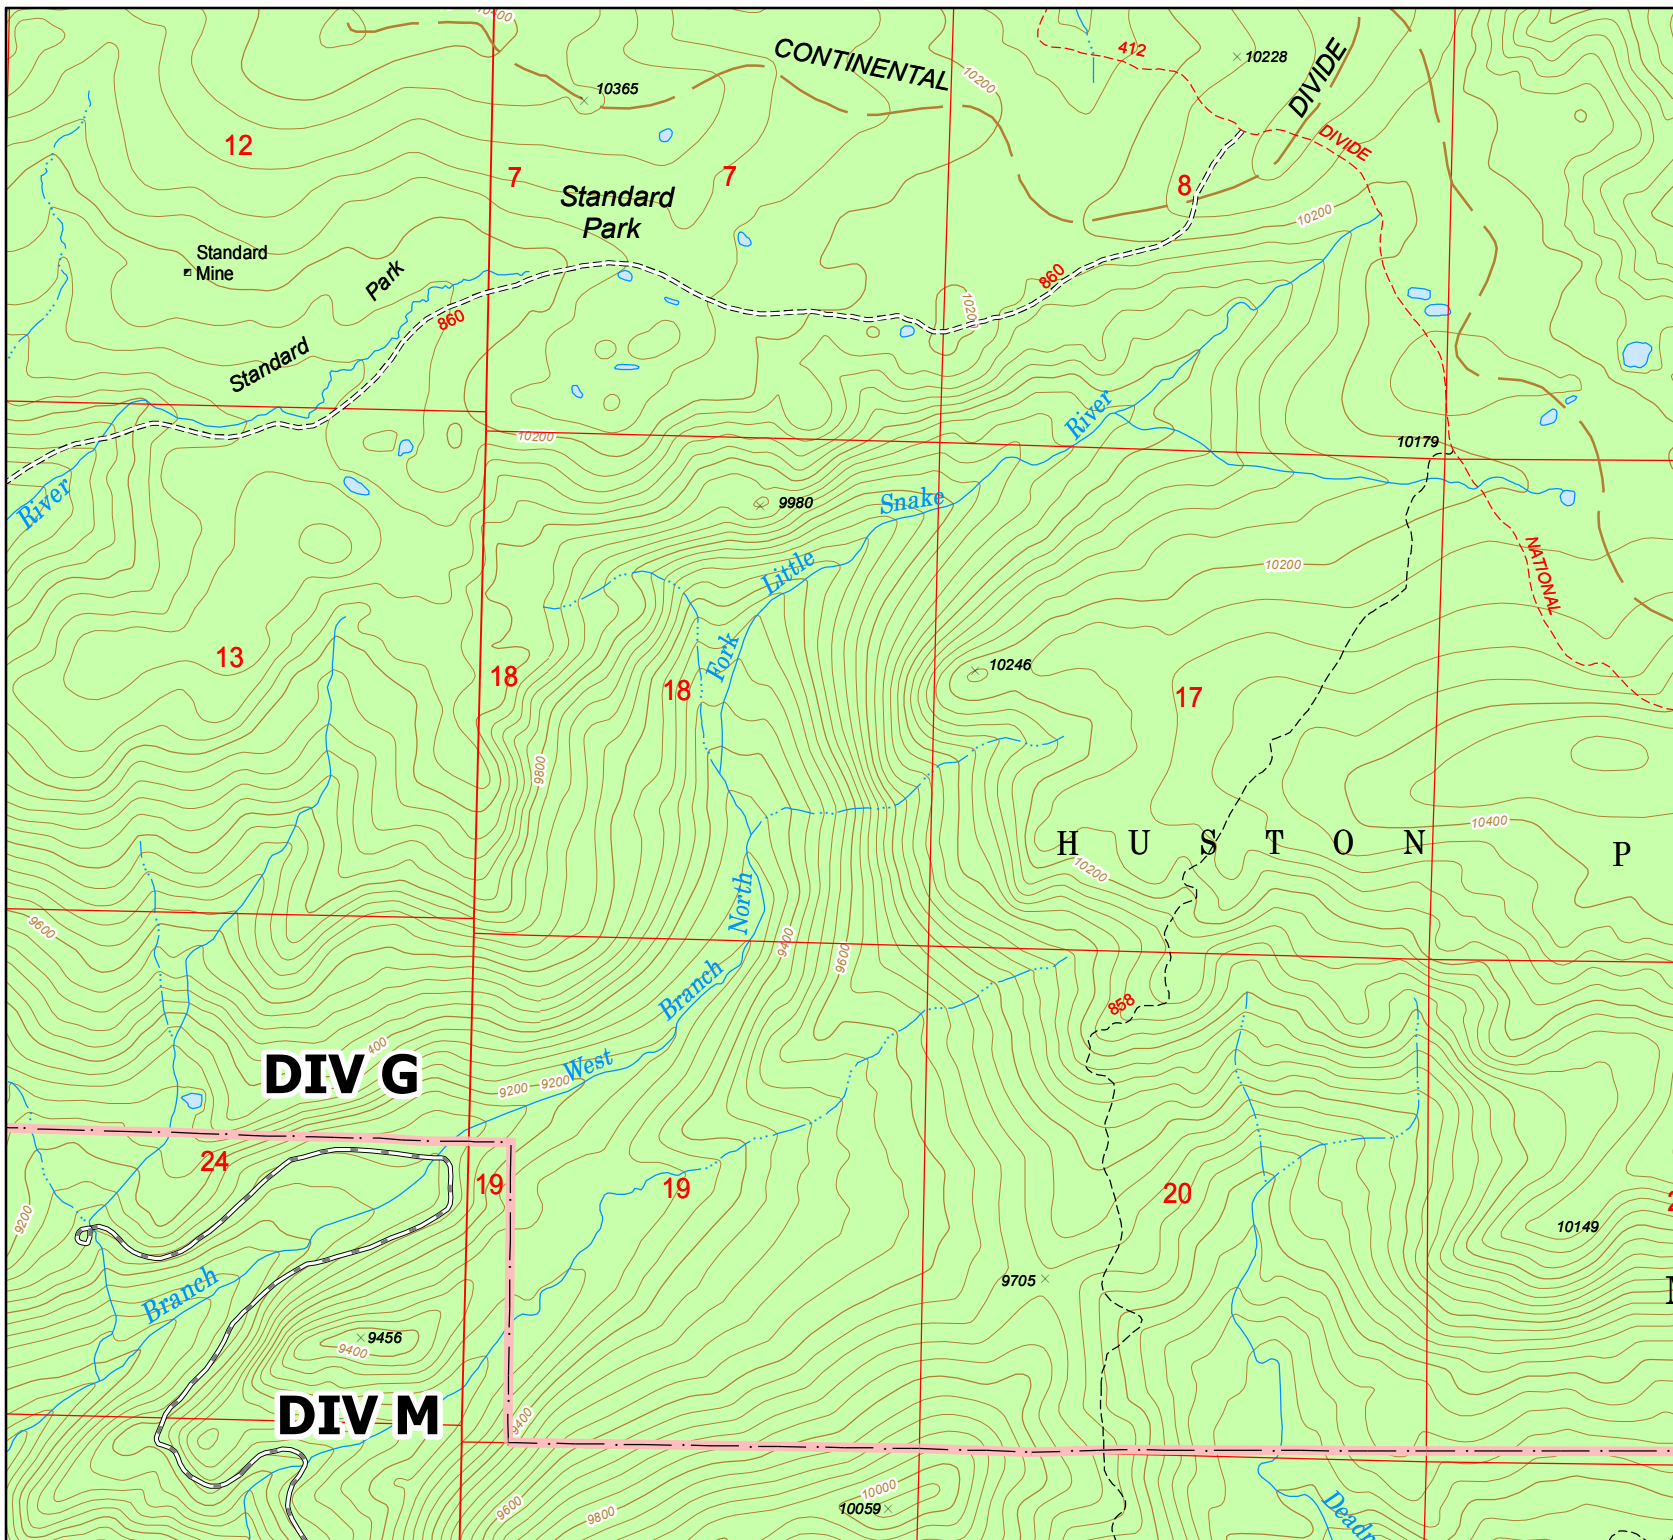

Snake Fire WY-RWC-000370

IAP Map 09/19/2016

IAP Map Sheet: 3

Boundaries

--- Wilderness Boundary

Ownership

USFS

Snake Fire Maps
Requires PDF Maps App

NAD 13 - UTM Zone 13N
09/18/2016 ~ 1948 hrs
Beaver Creek GIS