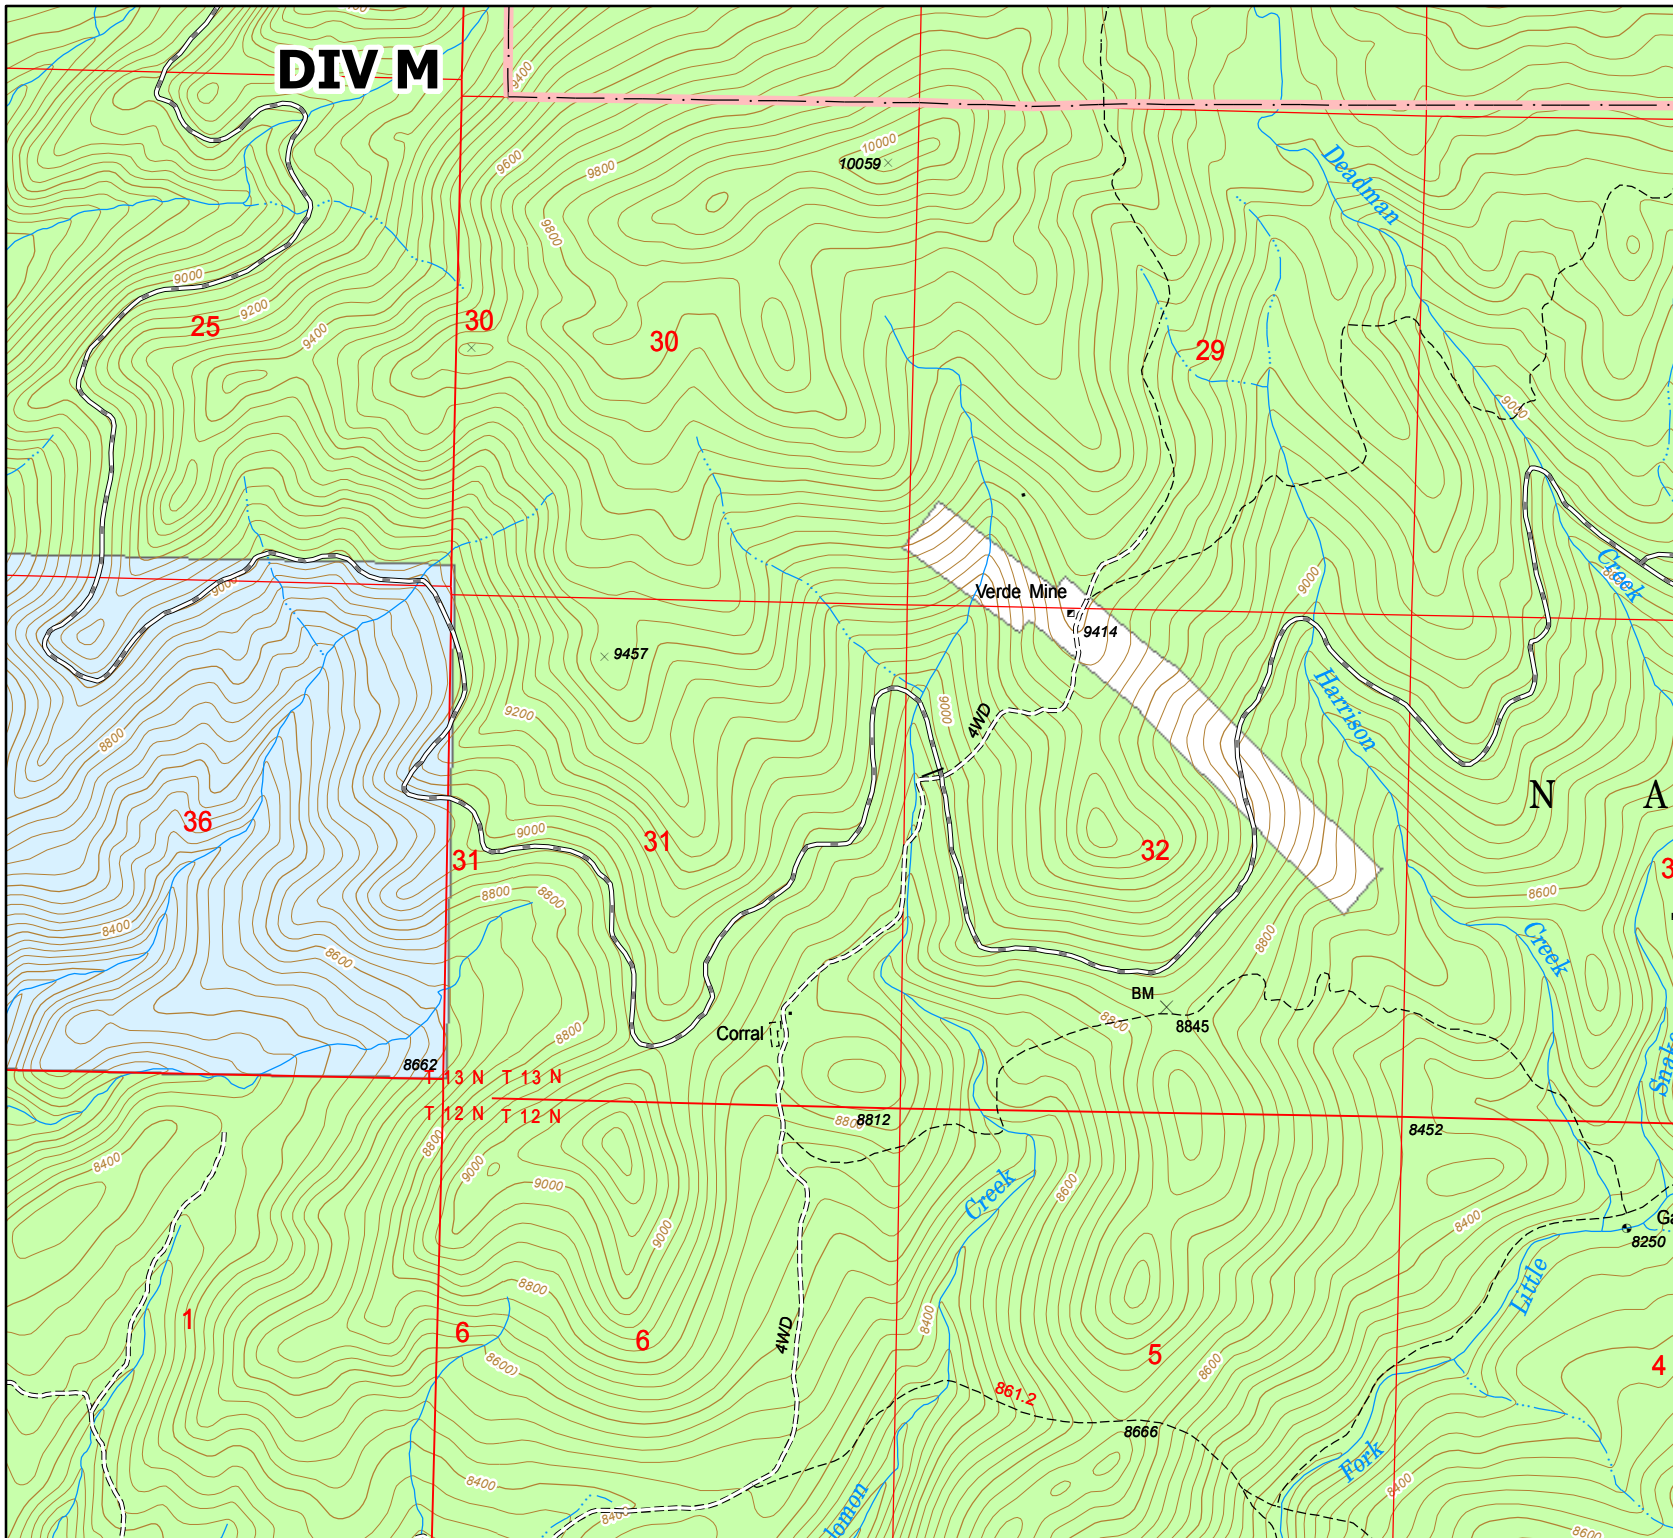

Snake Fire WY-RWC-000370

IAP Map 09/19/2016

IAP Map Sheet: 6

Boundaries

--- Wilderness Boundary

Ownership

- USFS
- PRIVATE
- STATE

NAD 13 - UTM Zone 13N
09/18/2016 ~ 1948 hrs
Beaver Creek GIS