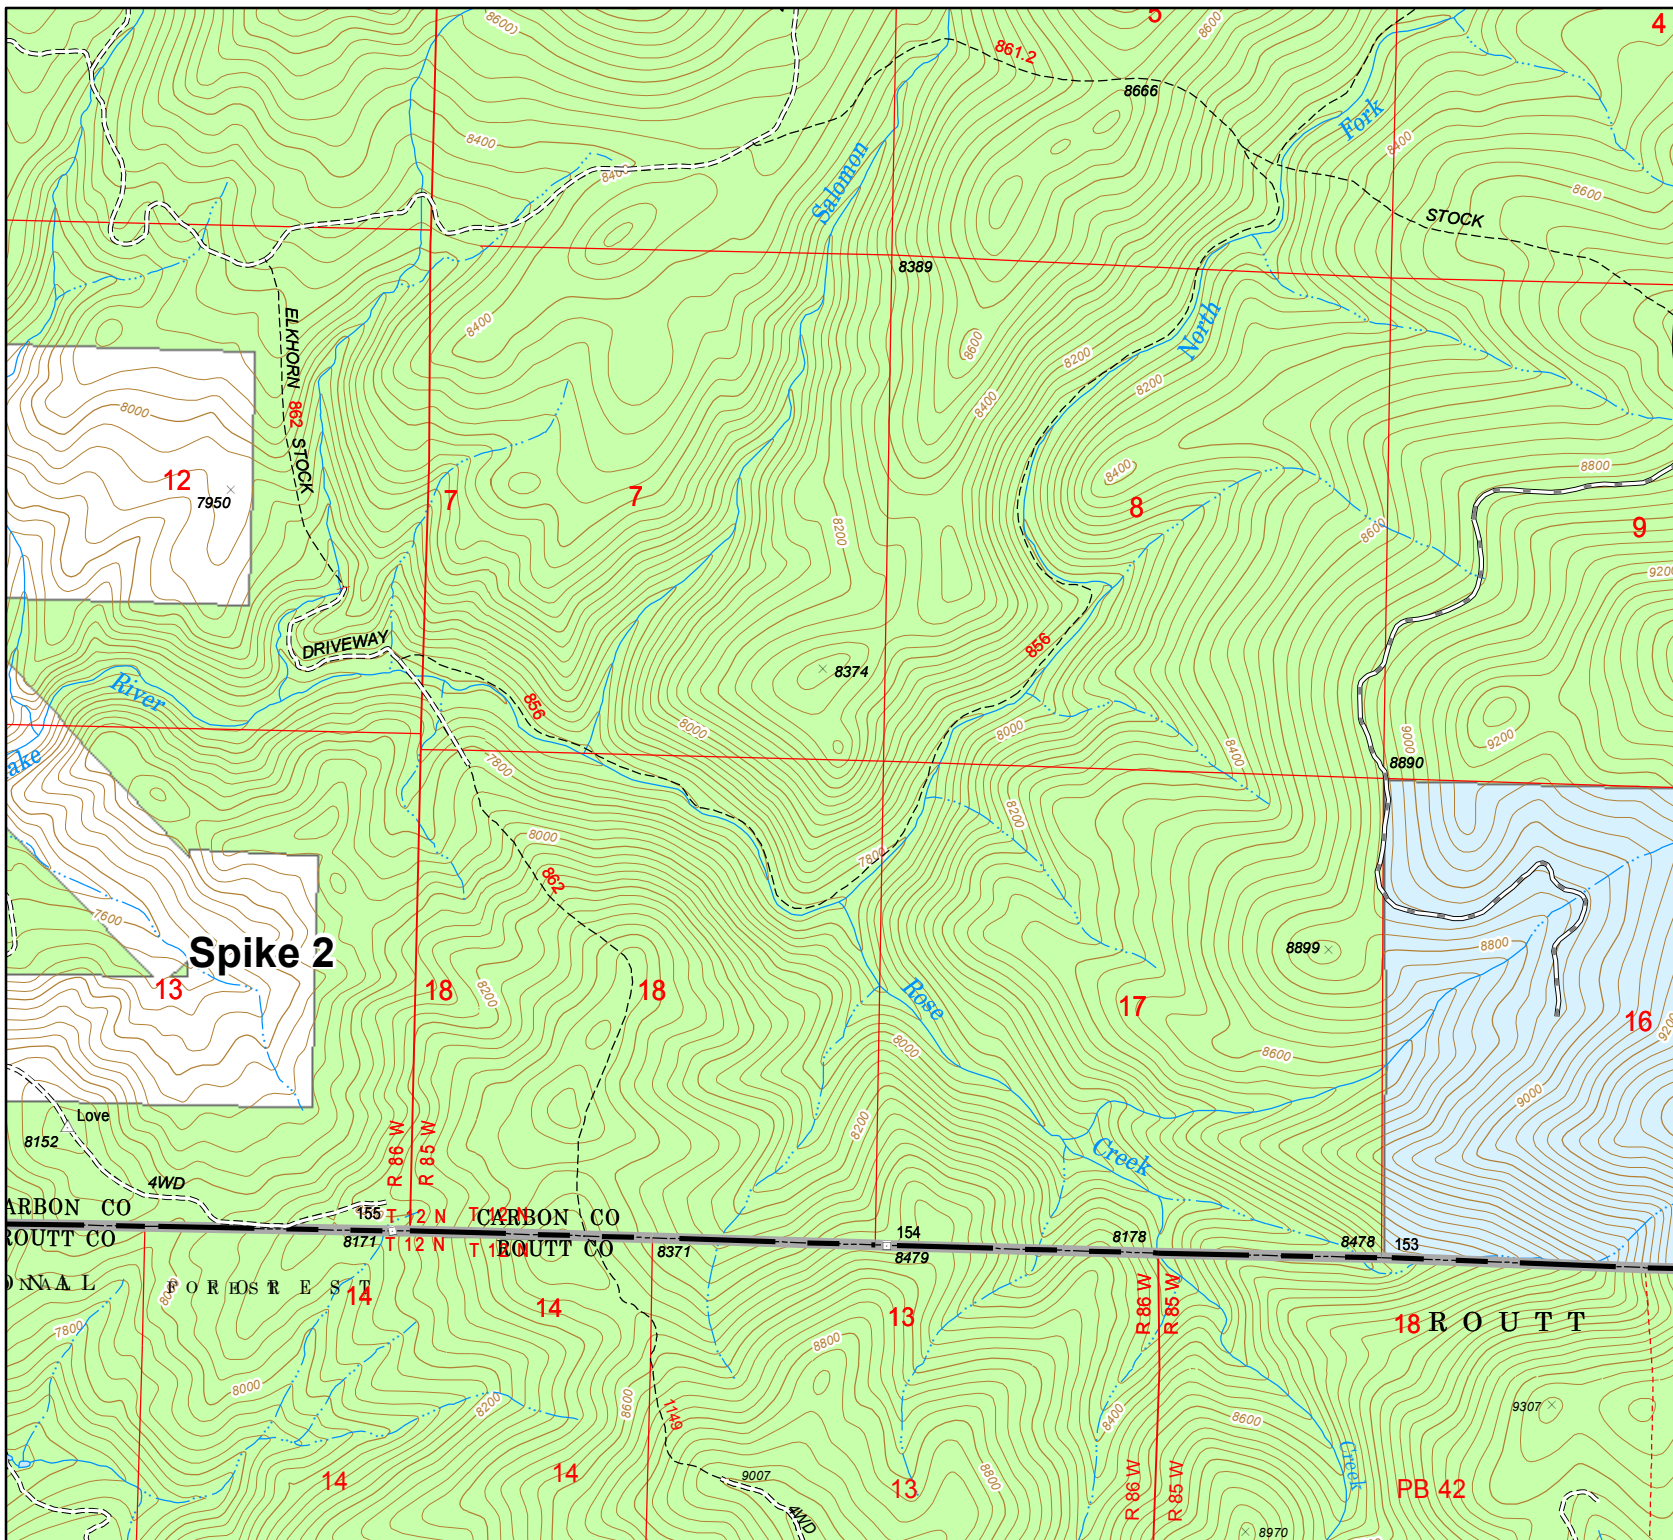

Snake Fire WY-RWC-000370

IAP Map 09/19/2016

IAP Map Sheet: 9

Boundaries

- State Boundary
- Forest Boundary

Ownership

- USFS
- PRIVATE
- STATE

NAD 13 - UTM Zone 13N
09/18/2016 ~ 1948 hrs
Beaver Creek GIS