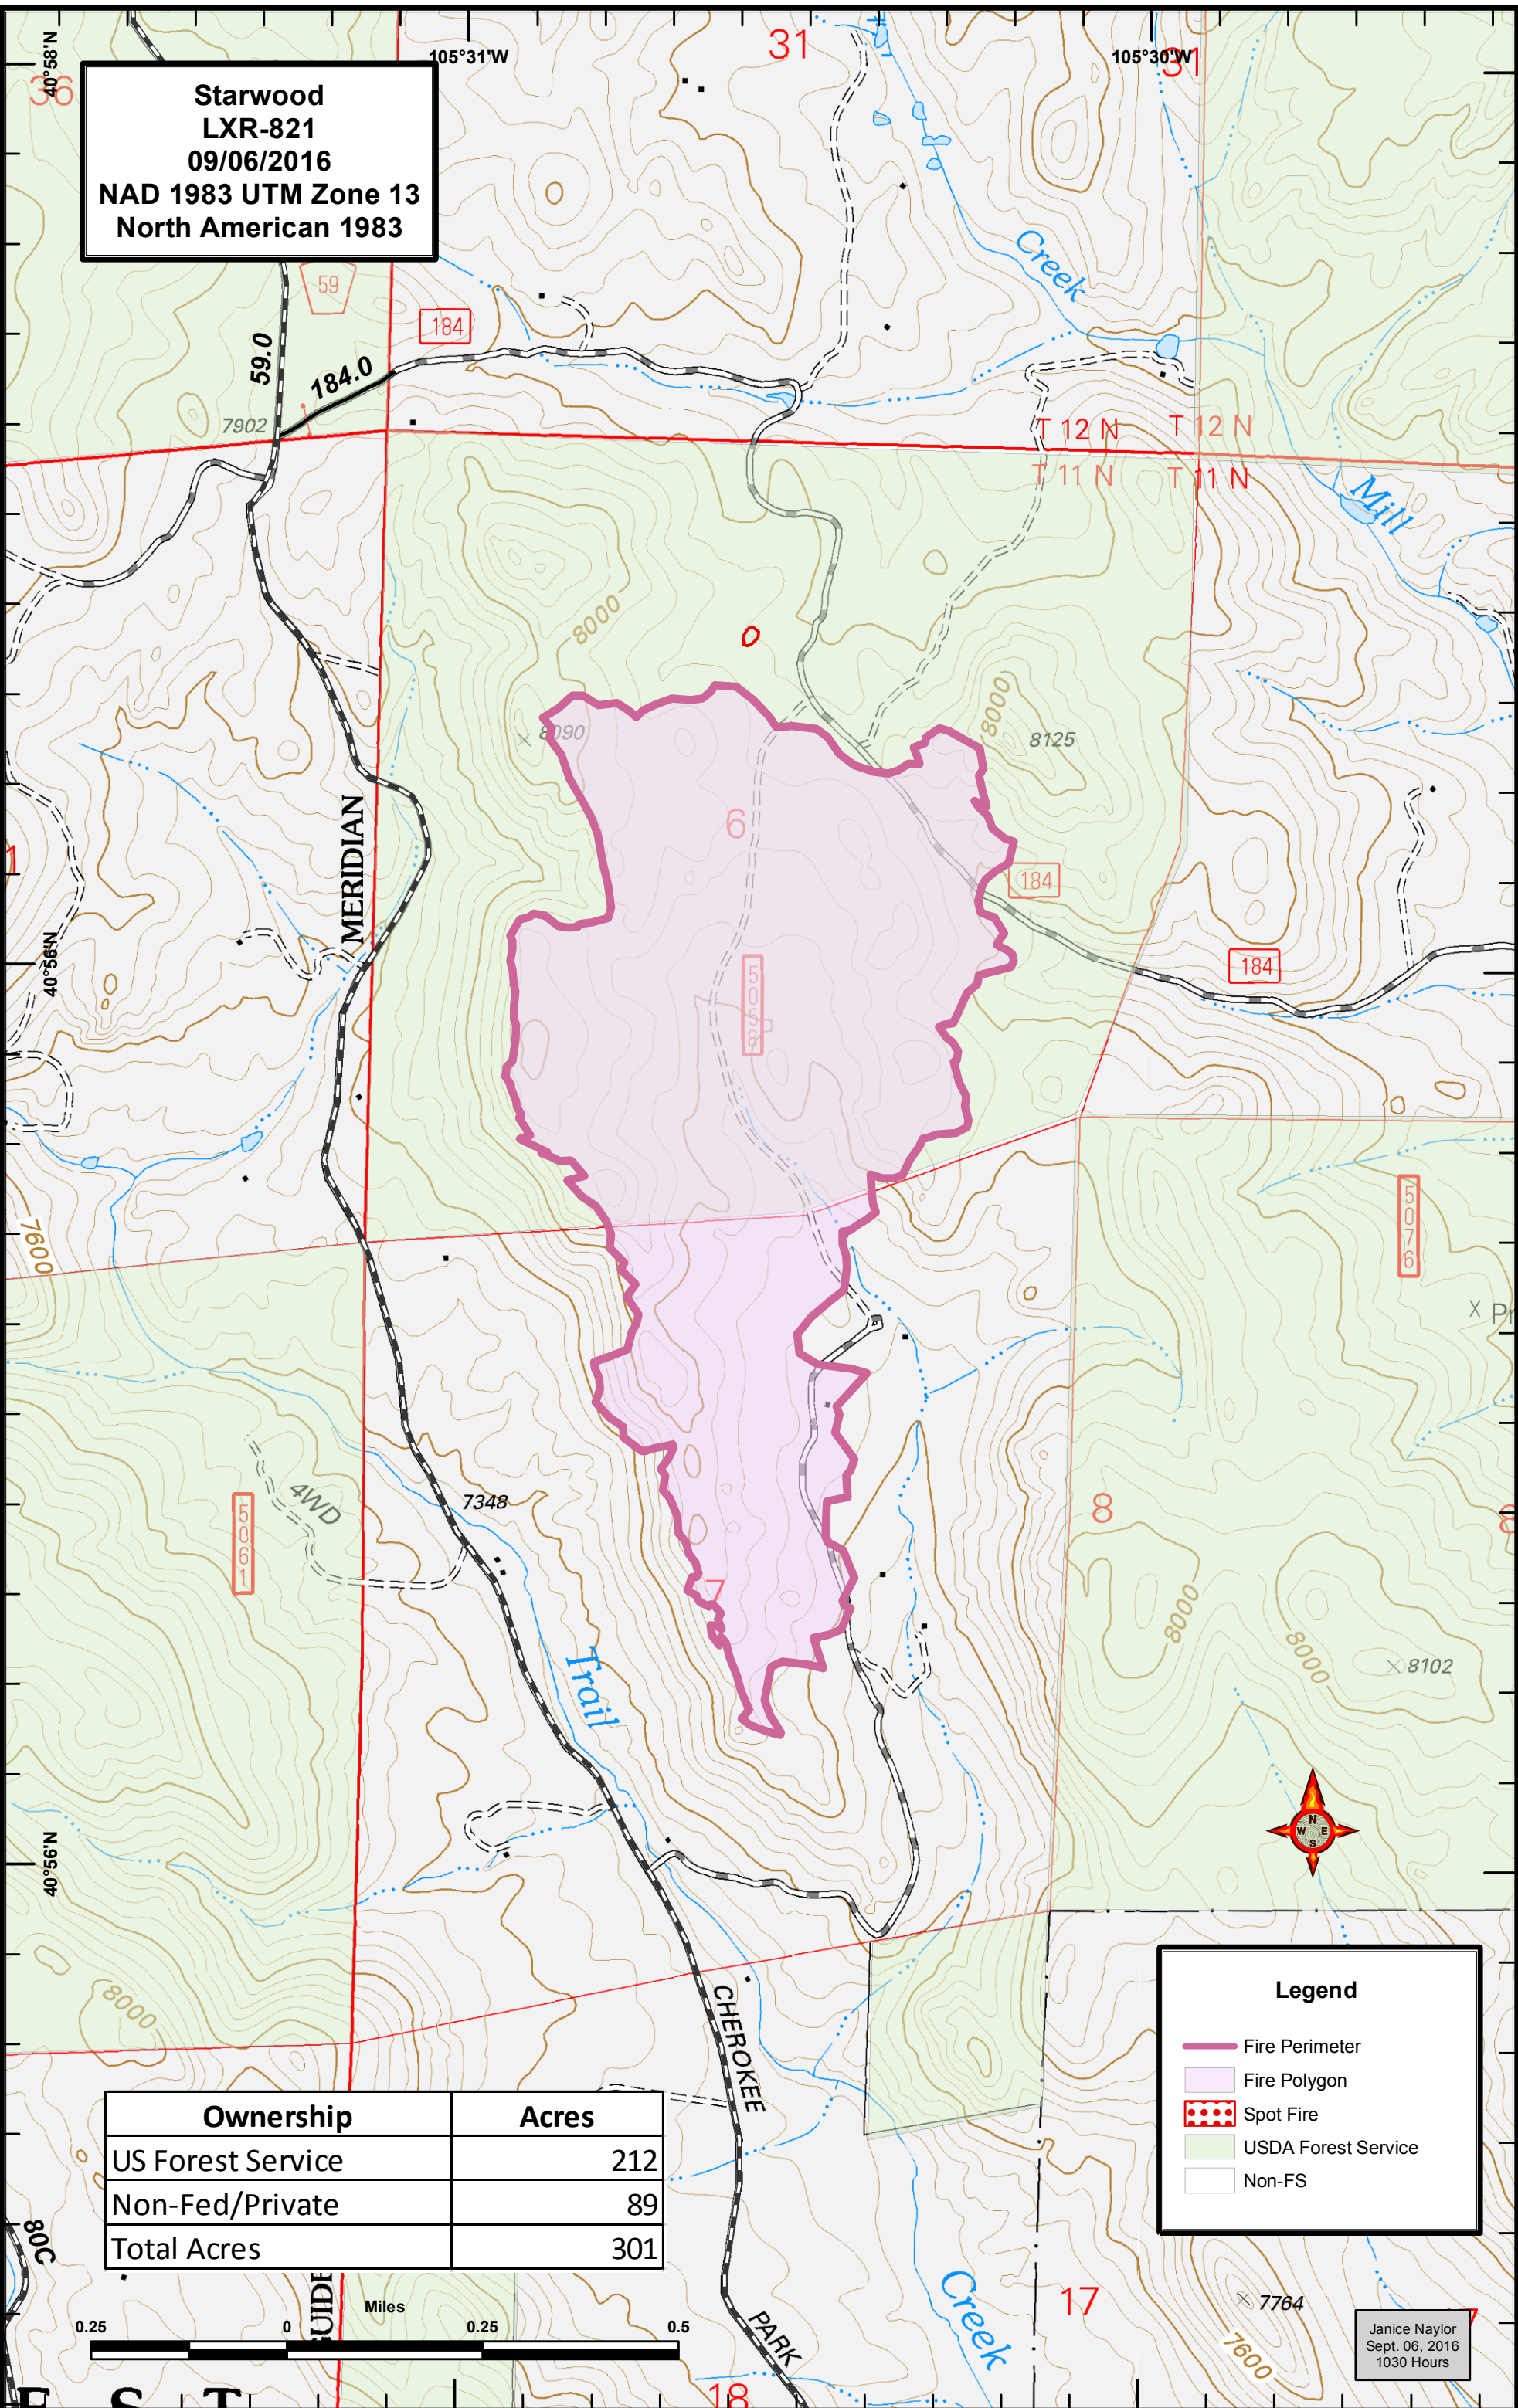

**Starwood**  
**LXR-821**  
**09/06/2016**  
**NAD 1983 UTM Zone 13**  
**North American 1983**

Ownership	Acres
US Forest Service	212
Non-Fed/Private	89
<b>Total Acres</b>	<b>301</b>

**Legend**

- Fire Perimeter
- Fire Polygon
- Spot Fire
- USDA Forest Service
- Non-FS

Janice Naylor  
 Sept. 06, 2016  
 1030 Hours