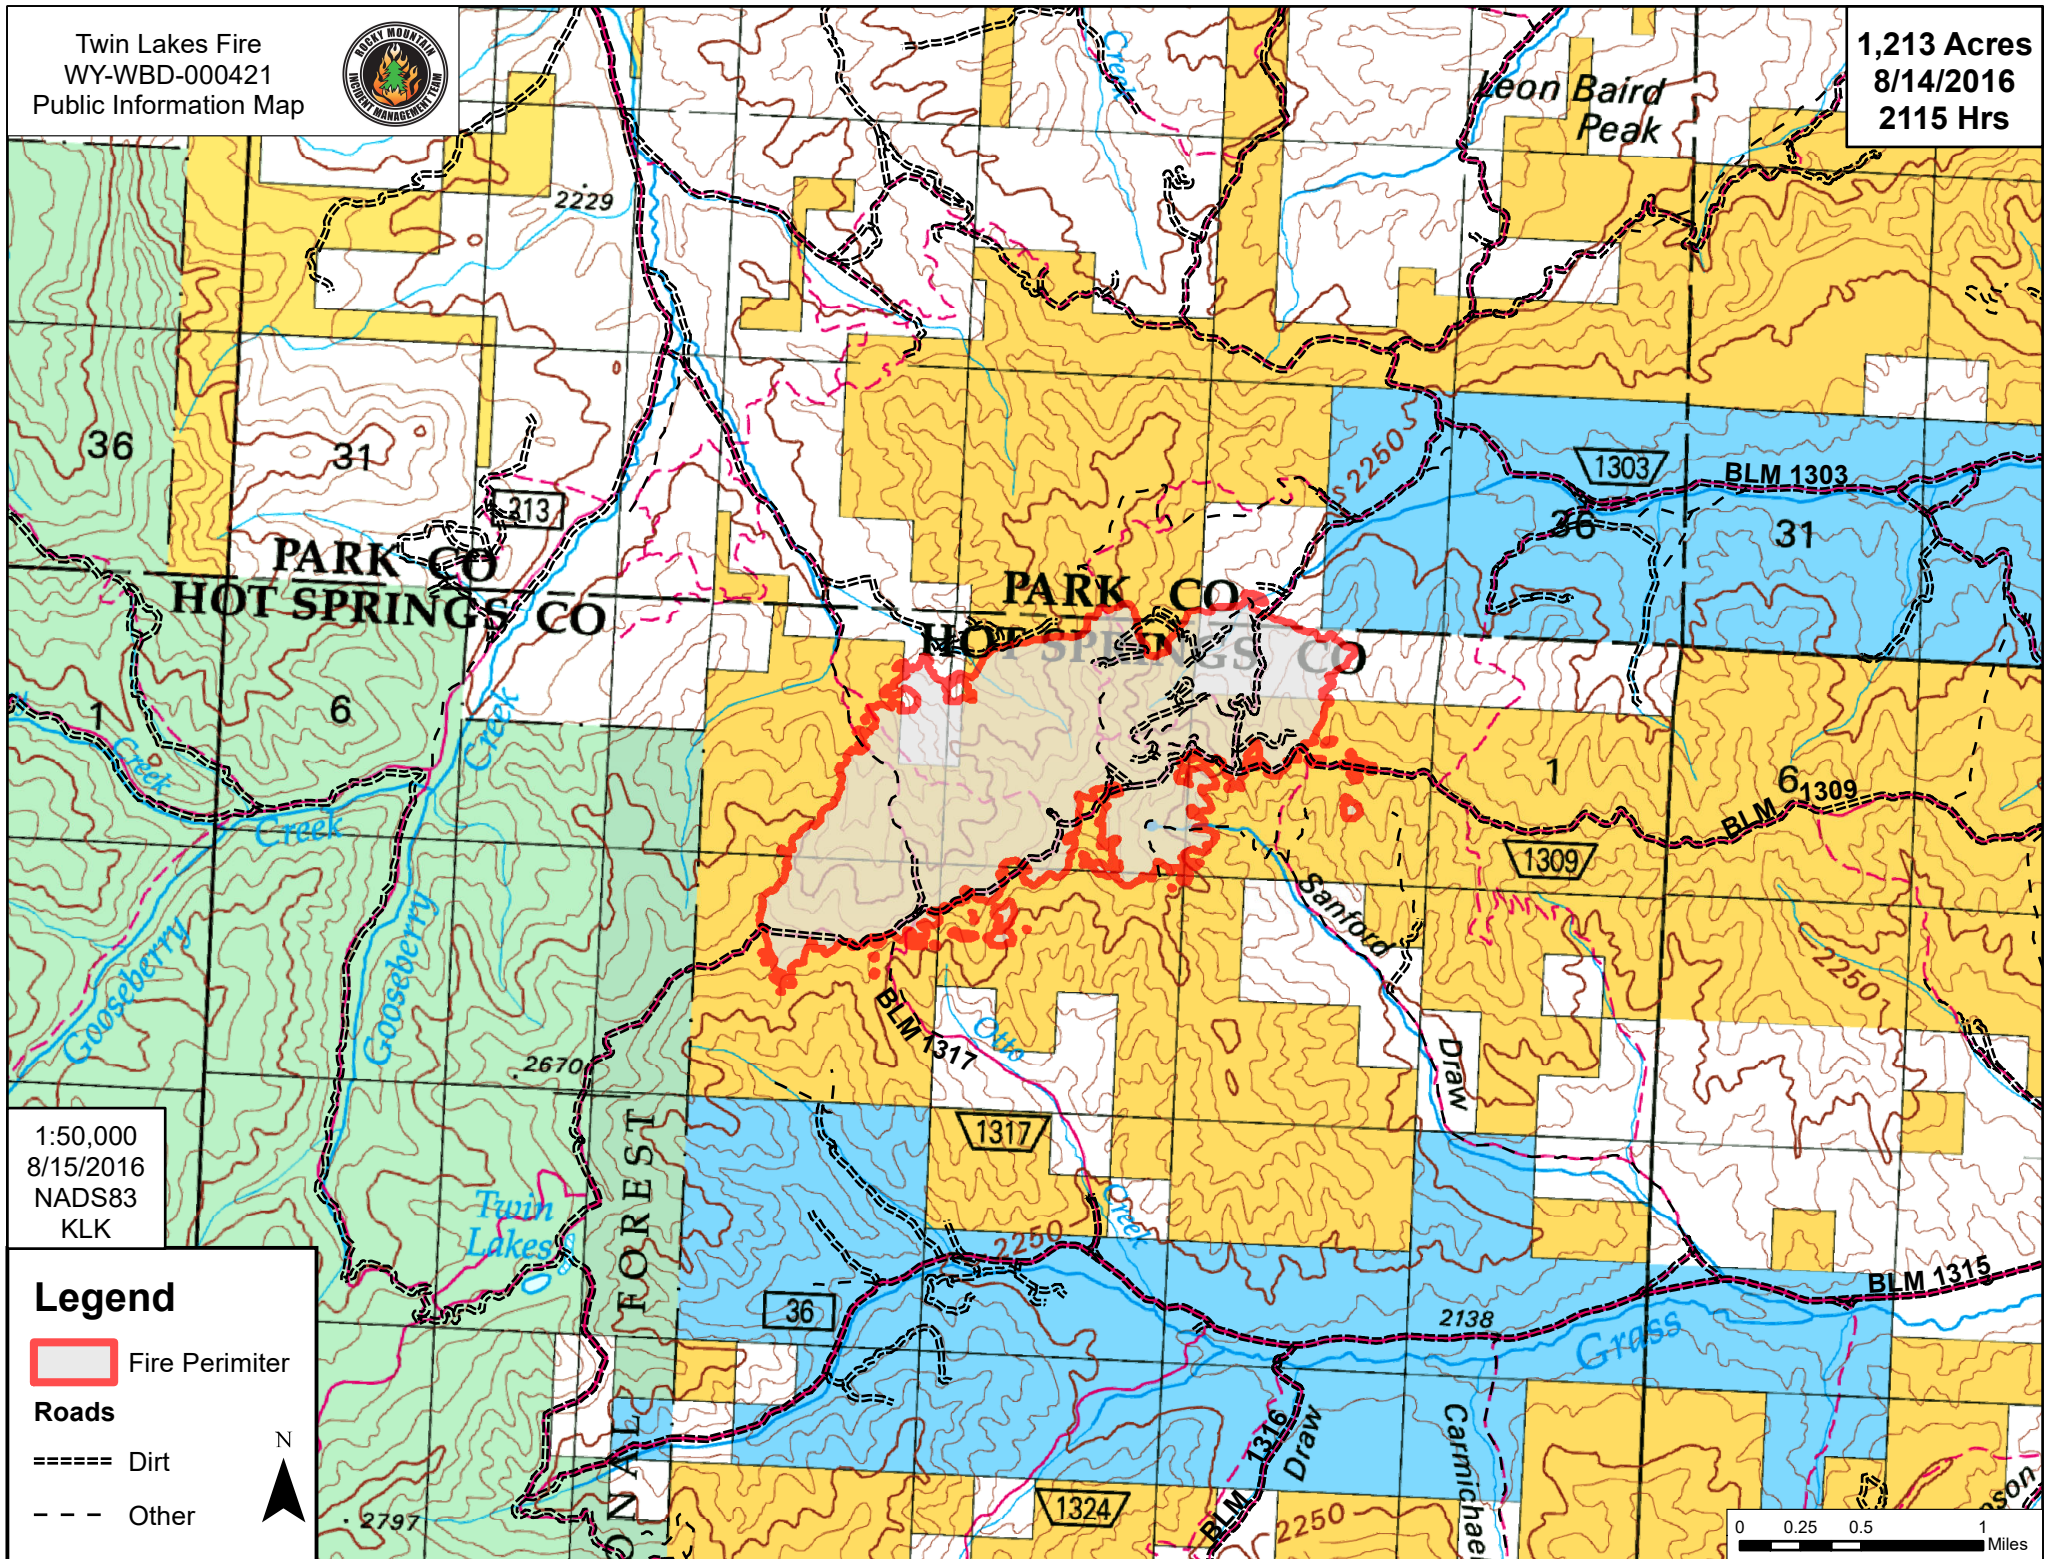

1,213 Acres
8/14/2016
2115 Hrs

1:50,000
8/15/2016
NADS83
KLK

Legend

Fire Perimeter

Roads

Dirt

Other