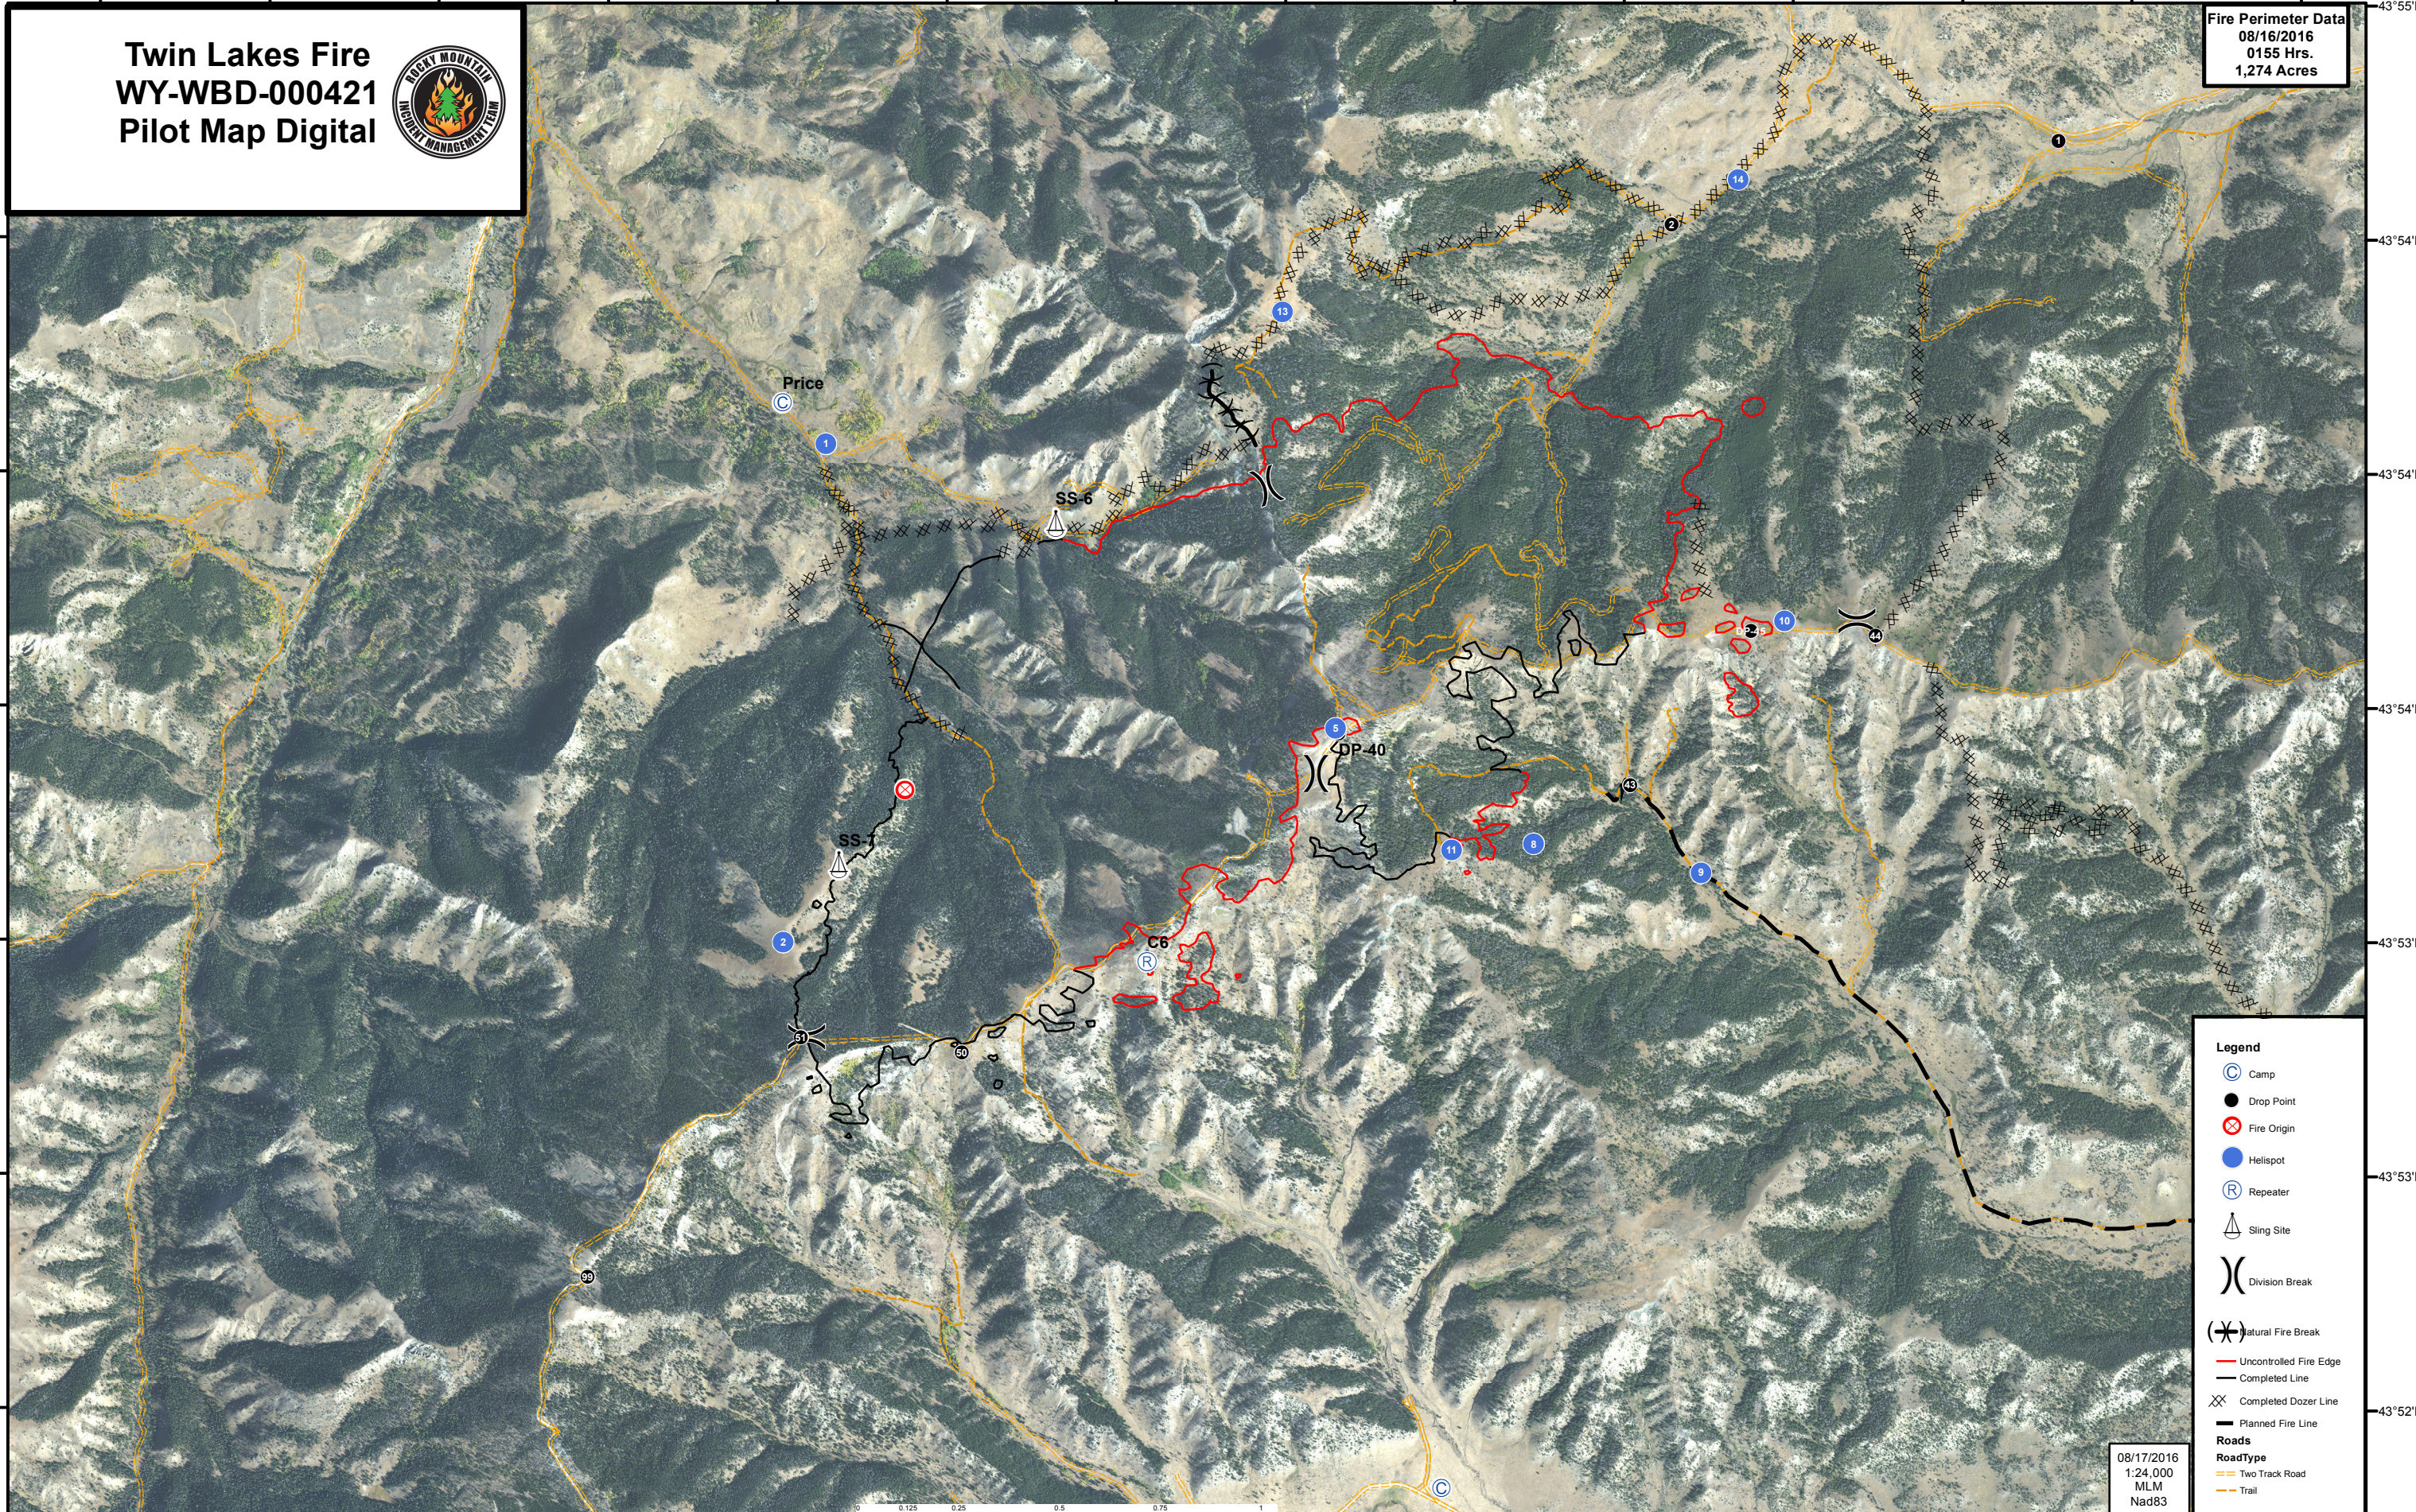

Twin Lakes Fire WY-WBD-000421 Pilot Map Digital

Fire Perimeter Data
08/16/2016
0155 Hrs.
1,274 Acres

Legend

- Ⓒ Camp
- Drop Point
- ⊗ Fire Origin
- Helispot
- Ⓔ Repeater
- ⚙ Sling Site
- ⌘ Division Break
- ⚡ Natural Fire Break
- Uncontrolled Fire Edge
- Completed Line
- ⊗ Completed Dozer Line
- Planned Fire Line

Roads

RoadType

- Two Track Road
- Trail

08/17/2016
1:24,000
MLM
Nad83