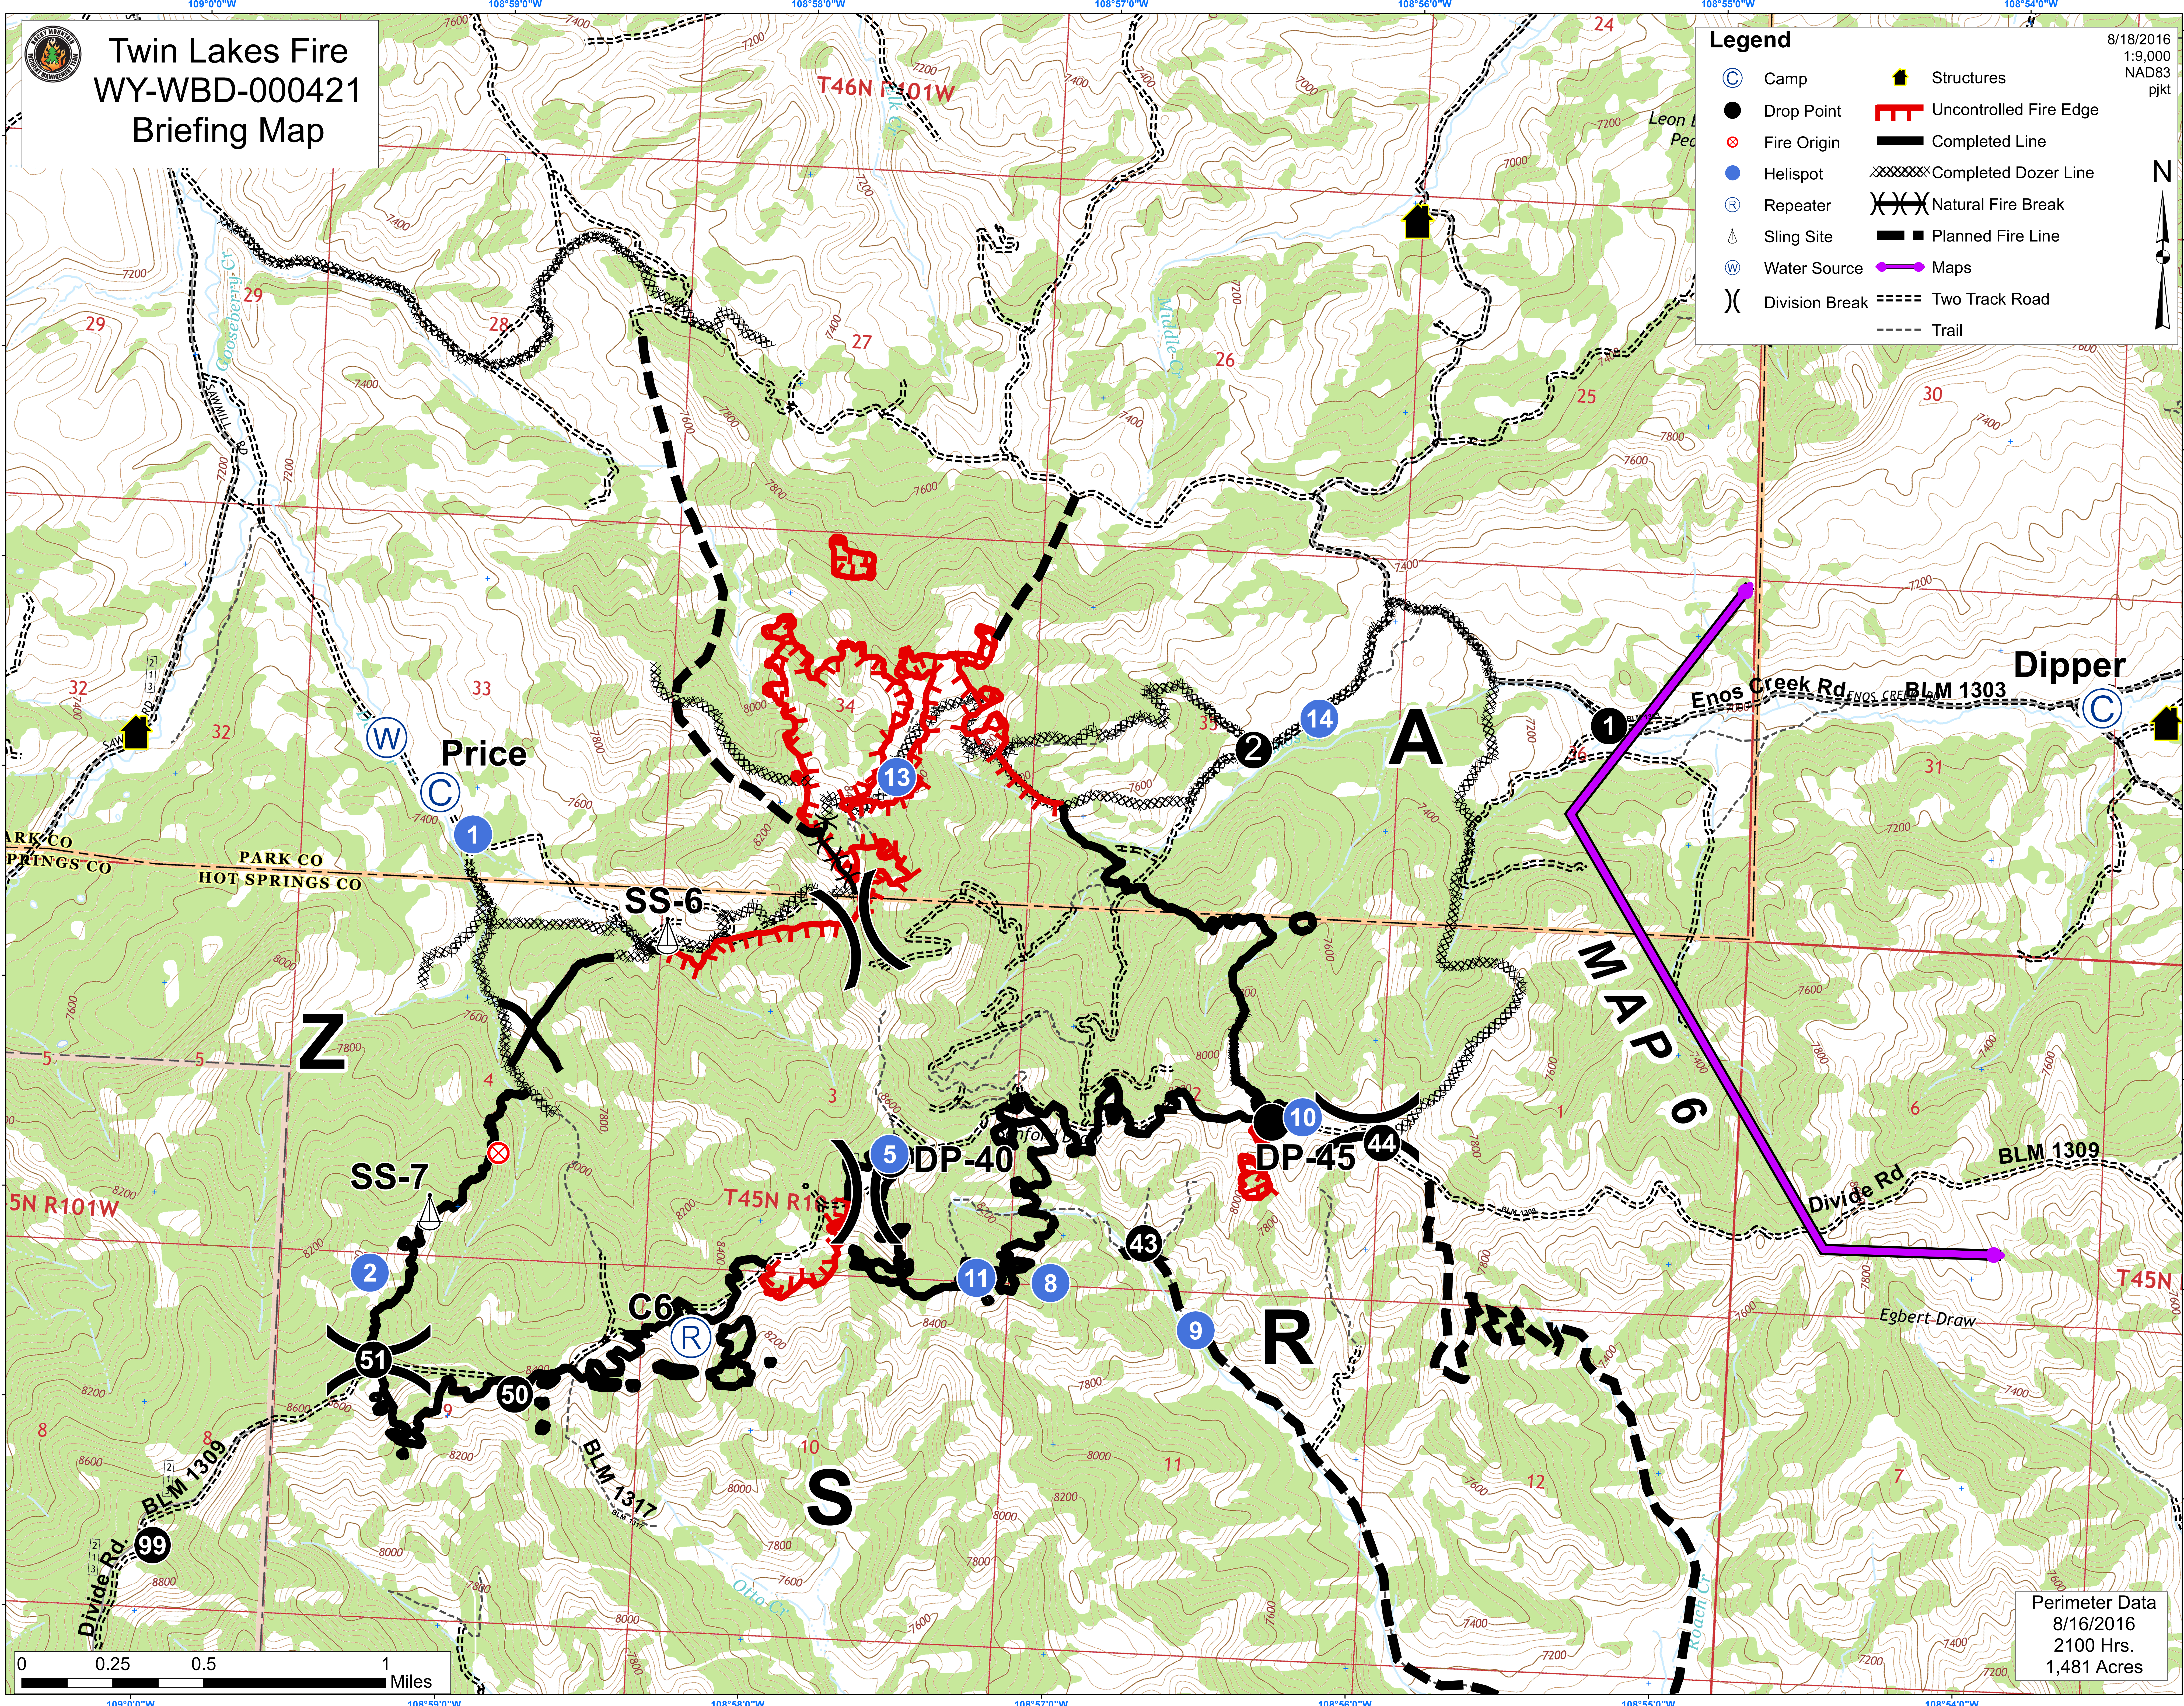

# Twin Lakes Fire WY-WBD-000421 Briefing Map

**Legend**

	Camp		Structures
	Drop Point		Uncontrolled Fire Edge
	Fire Origin		Completed Line
	Helispot		Completed Dozer Line
	Repeater		Natural Fire Break
	Sling Site		Planned Fire Line
	Water Source		Maps
	Division Break		Two Track Road
			Trail

8/18/2016  
1:9,000  
NAD83  
pjkt

Perimeter Data  
8/16/2016  
2100 Hrs.  
1,481 Acres