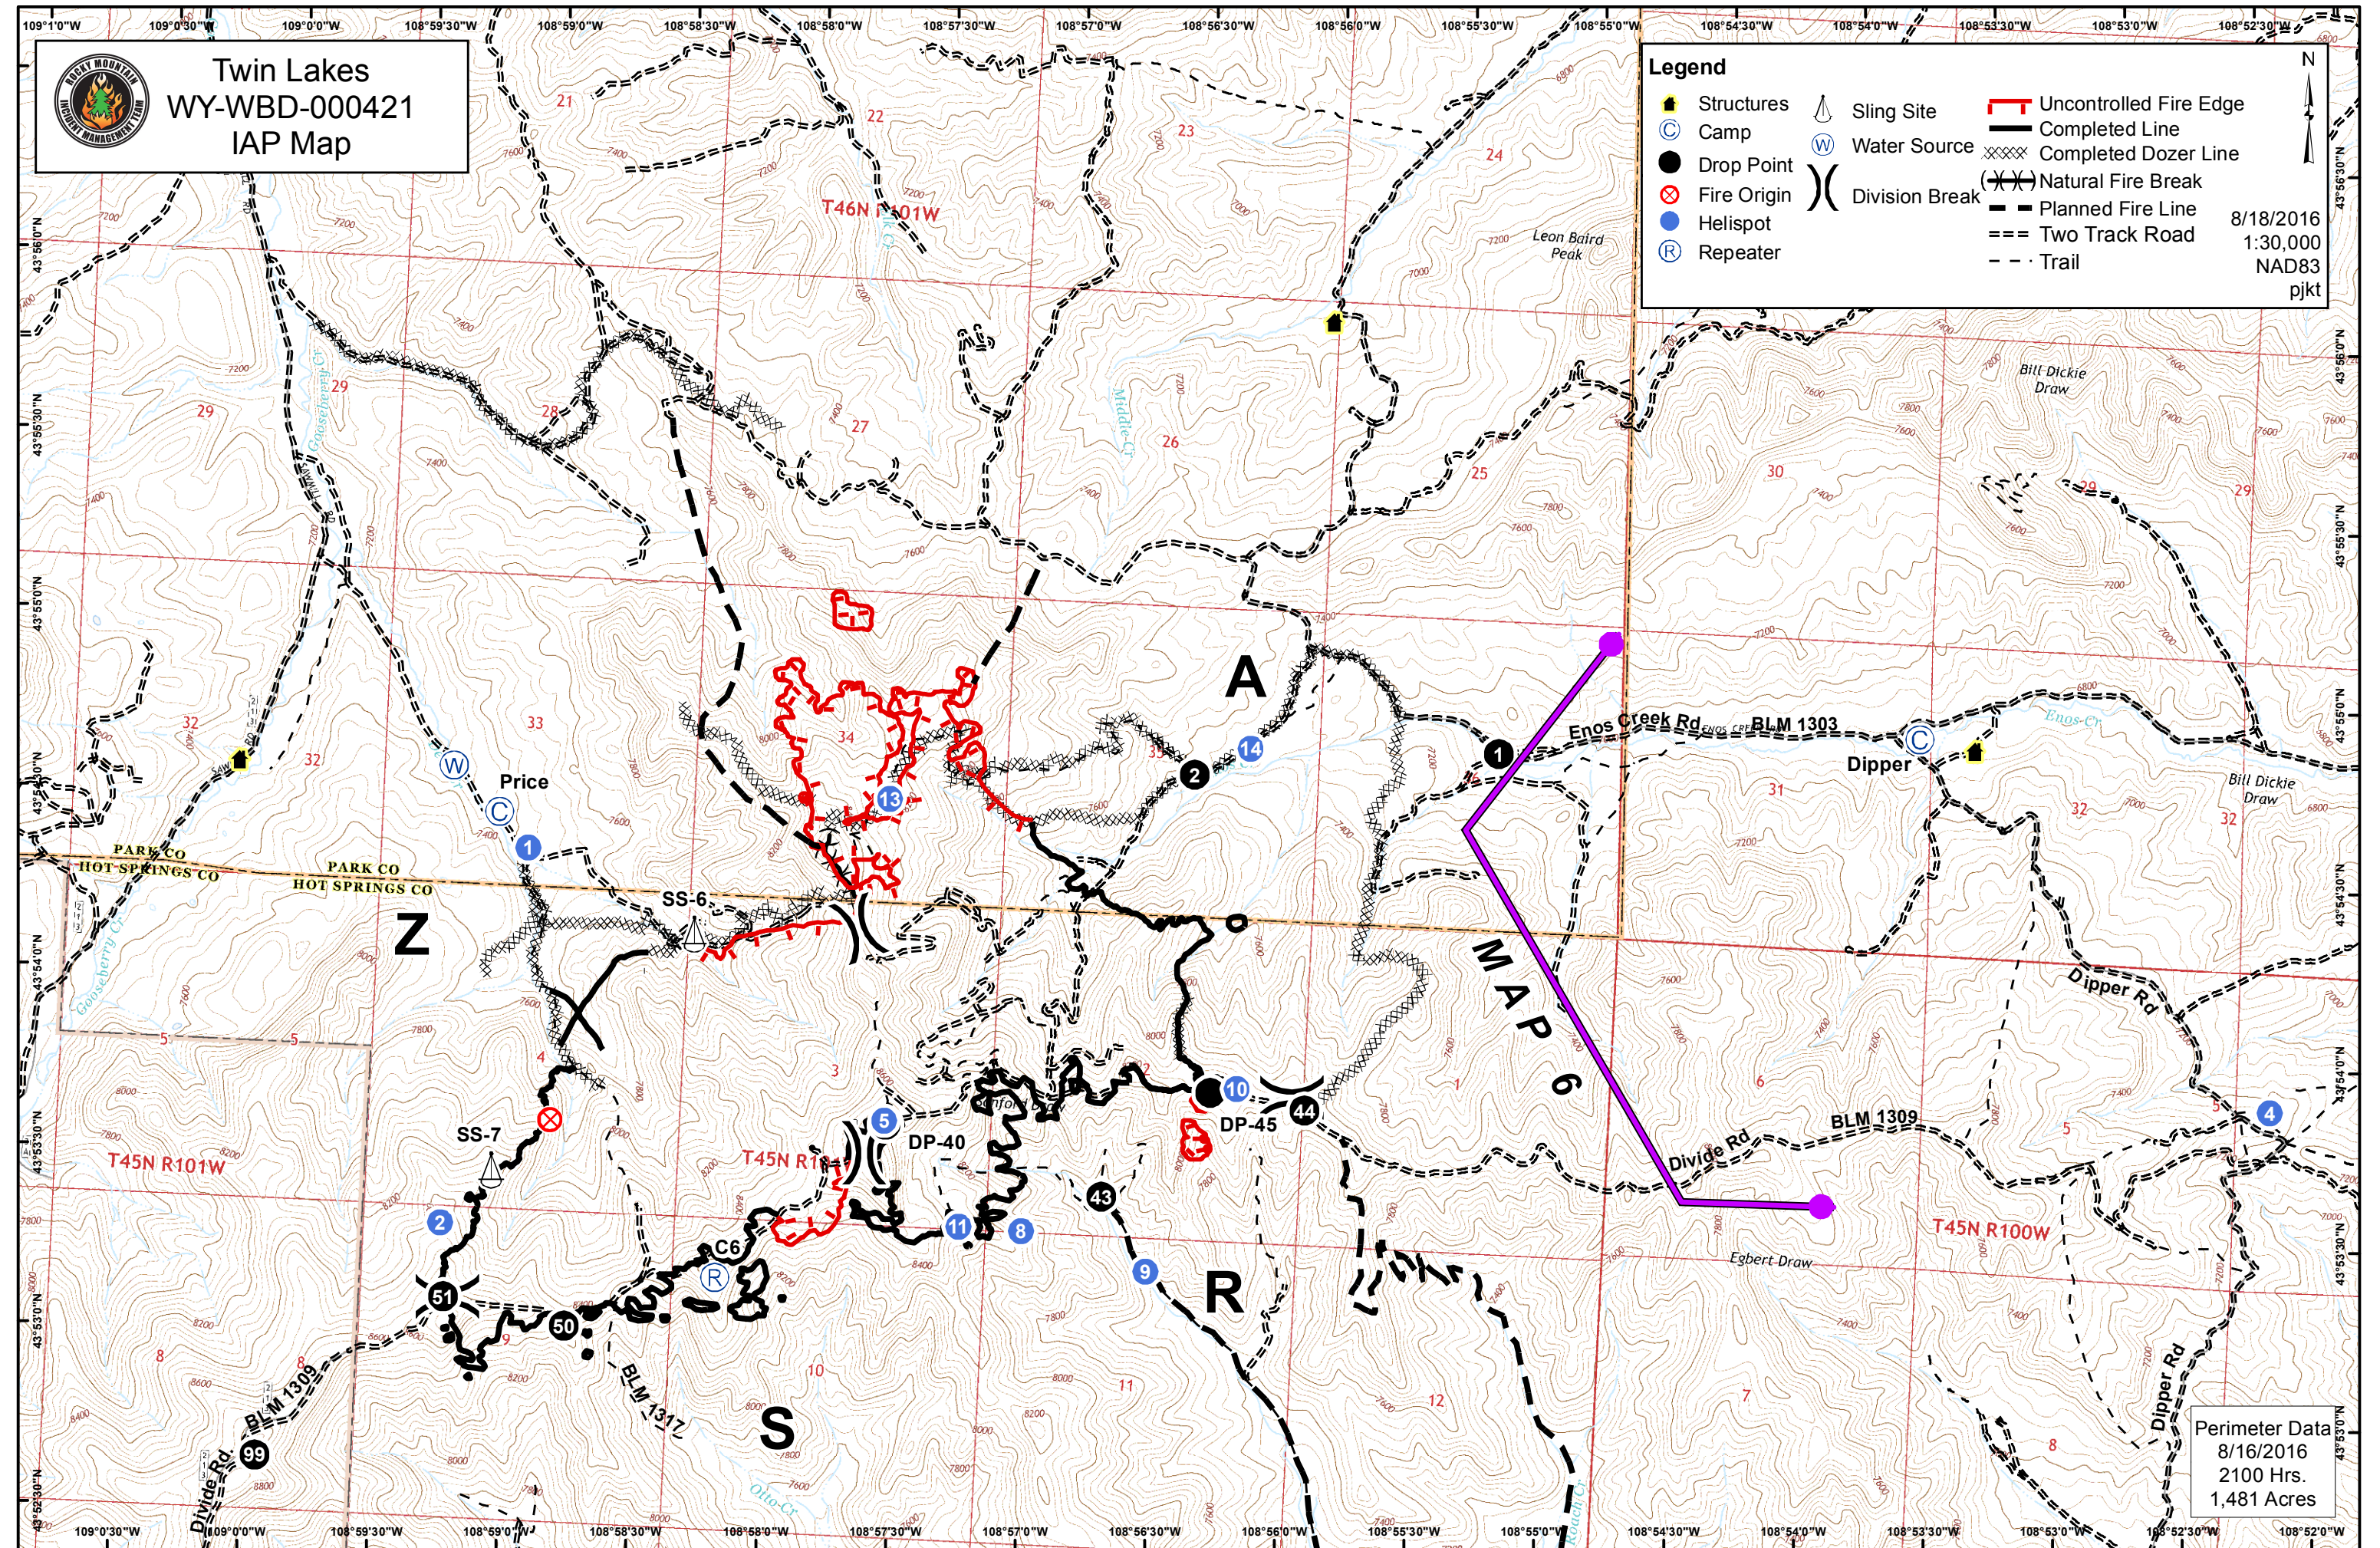

Twin Lakes
WY-WBD-000421
IAP Map

Legend

Structures	Sling Site	Uncontrolled Fire Edge
Camp	Water Source	Completed Line
Drop Point	Completed Dozer Line	Natural Fire Break
Fire Origin	Division Break	Planned Fire Line
Helispot		Two Track Road
Repeater		Trail

8/18/2016
 1:30,000
 NAD83
 pjkt

Z

A

MAP 6

R

S

Perimeter Data
 8/16/2016
 2100 Hrs.
 1,481 Acres