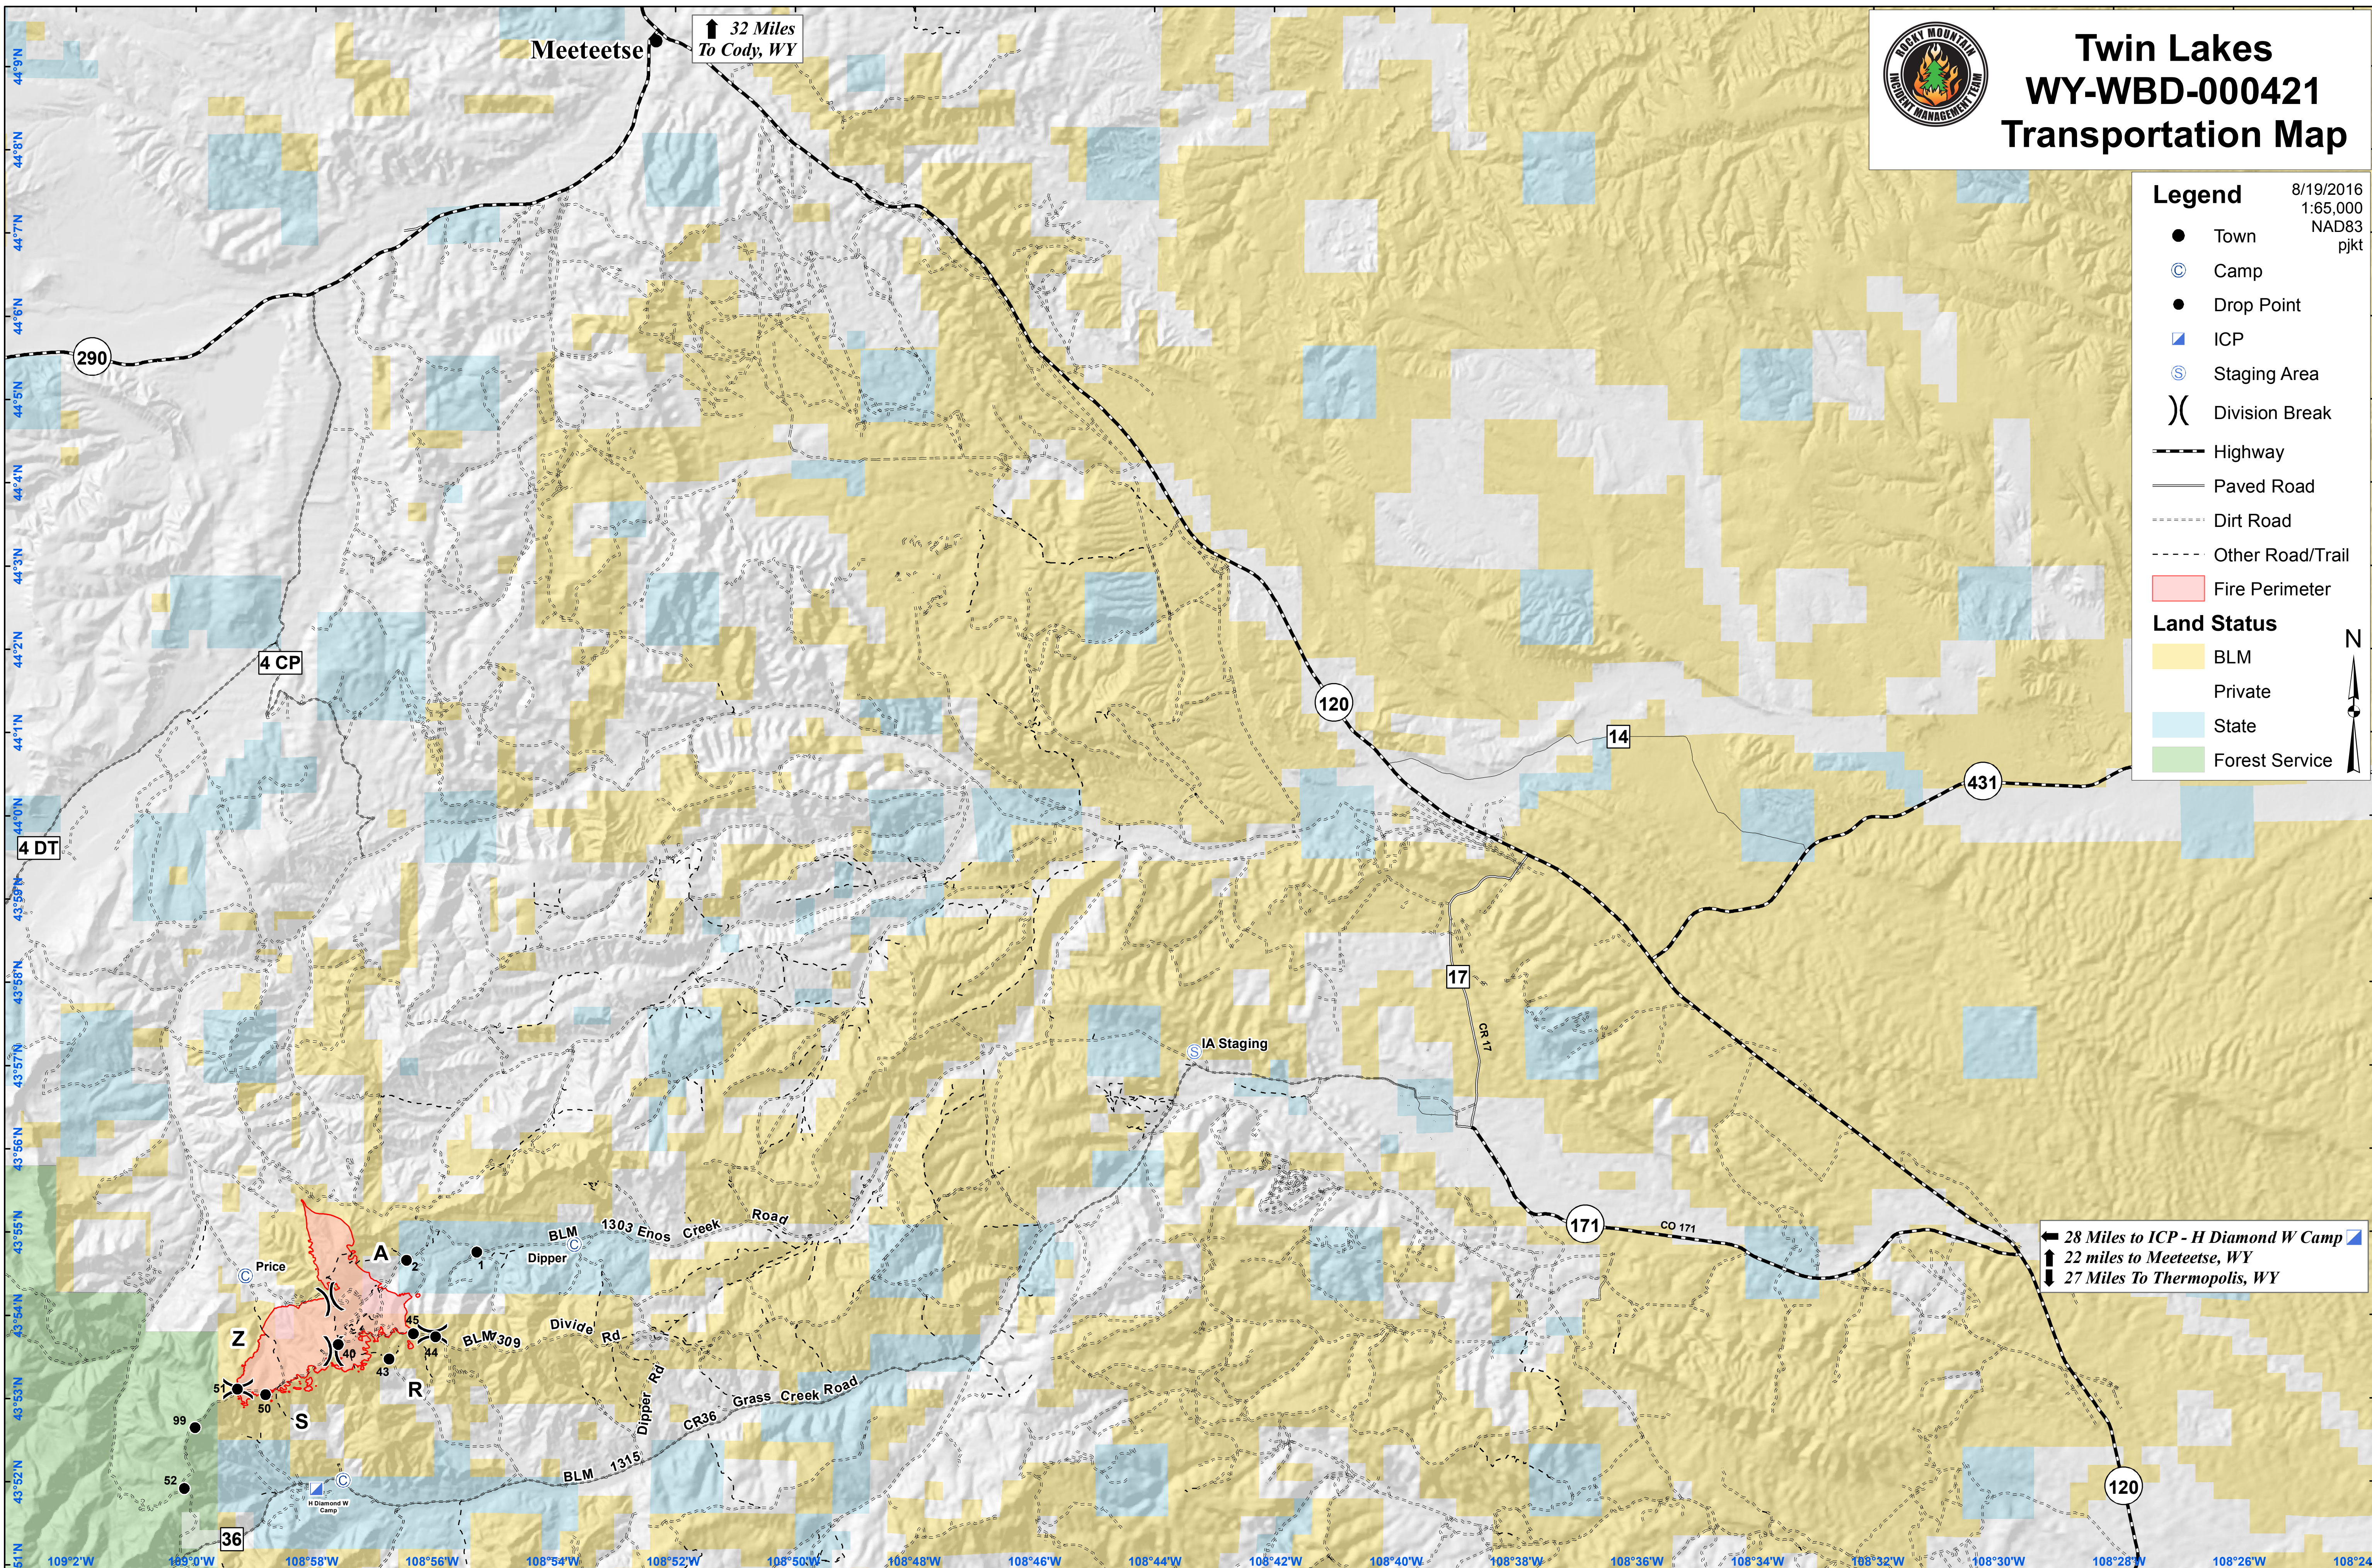

# Twin Lakes WY-WBD-000421 Transportation Map

Legend 8/19/2016

1:65,000  
NAD83  
pjkt

- Town
  - ⊙ Camp
  - Drop Point
  - ▣ ICP
  - ⊙ Staging Area
  - ) Division Break
  - Highway
  - Paved Road
  - - - - - Dirt Road
  - - - - - Other Road/Trail
  - ▭ Fire Perimeter
- Land Status**
- ▭ BLM
  - ▭ Private
  - ▭ State
  - ▭ Forest Service

↑ 32 Miles  
To Cody, WY

▣ 28 Miles to ICP - H Diamond W Camp  
↑ 22 miles to Meeteetse, WY  
↓ 27 Miles To Thermopolis, WY