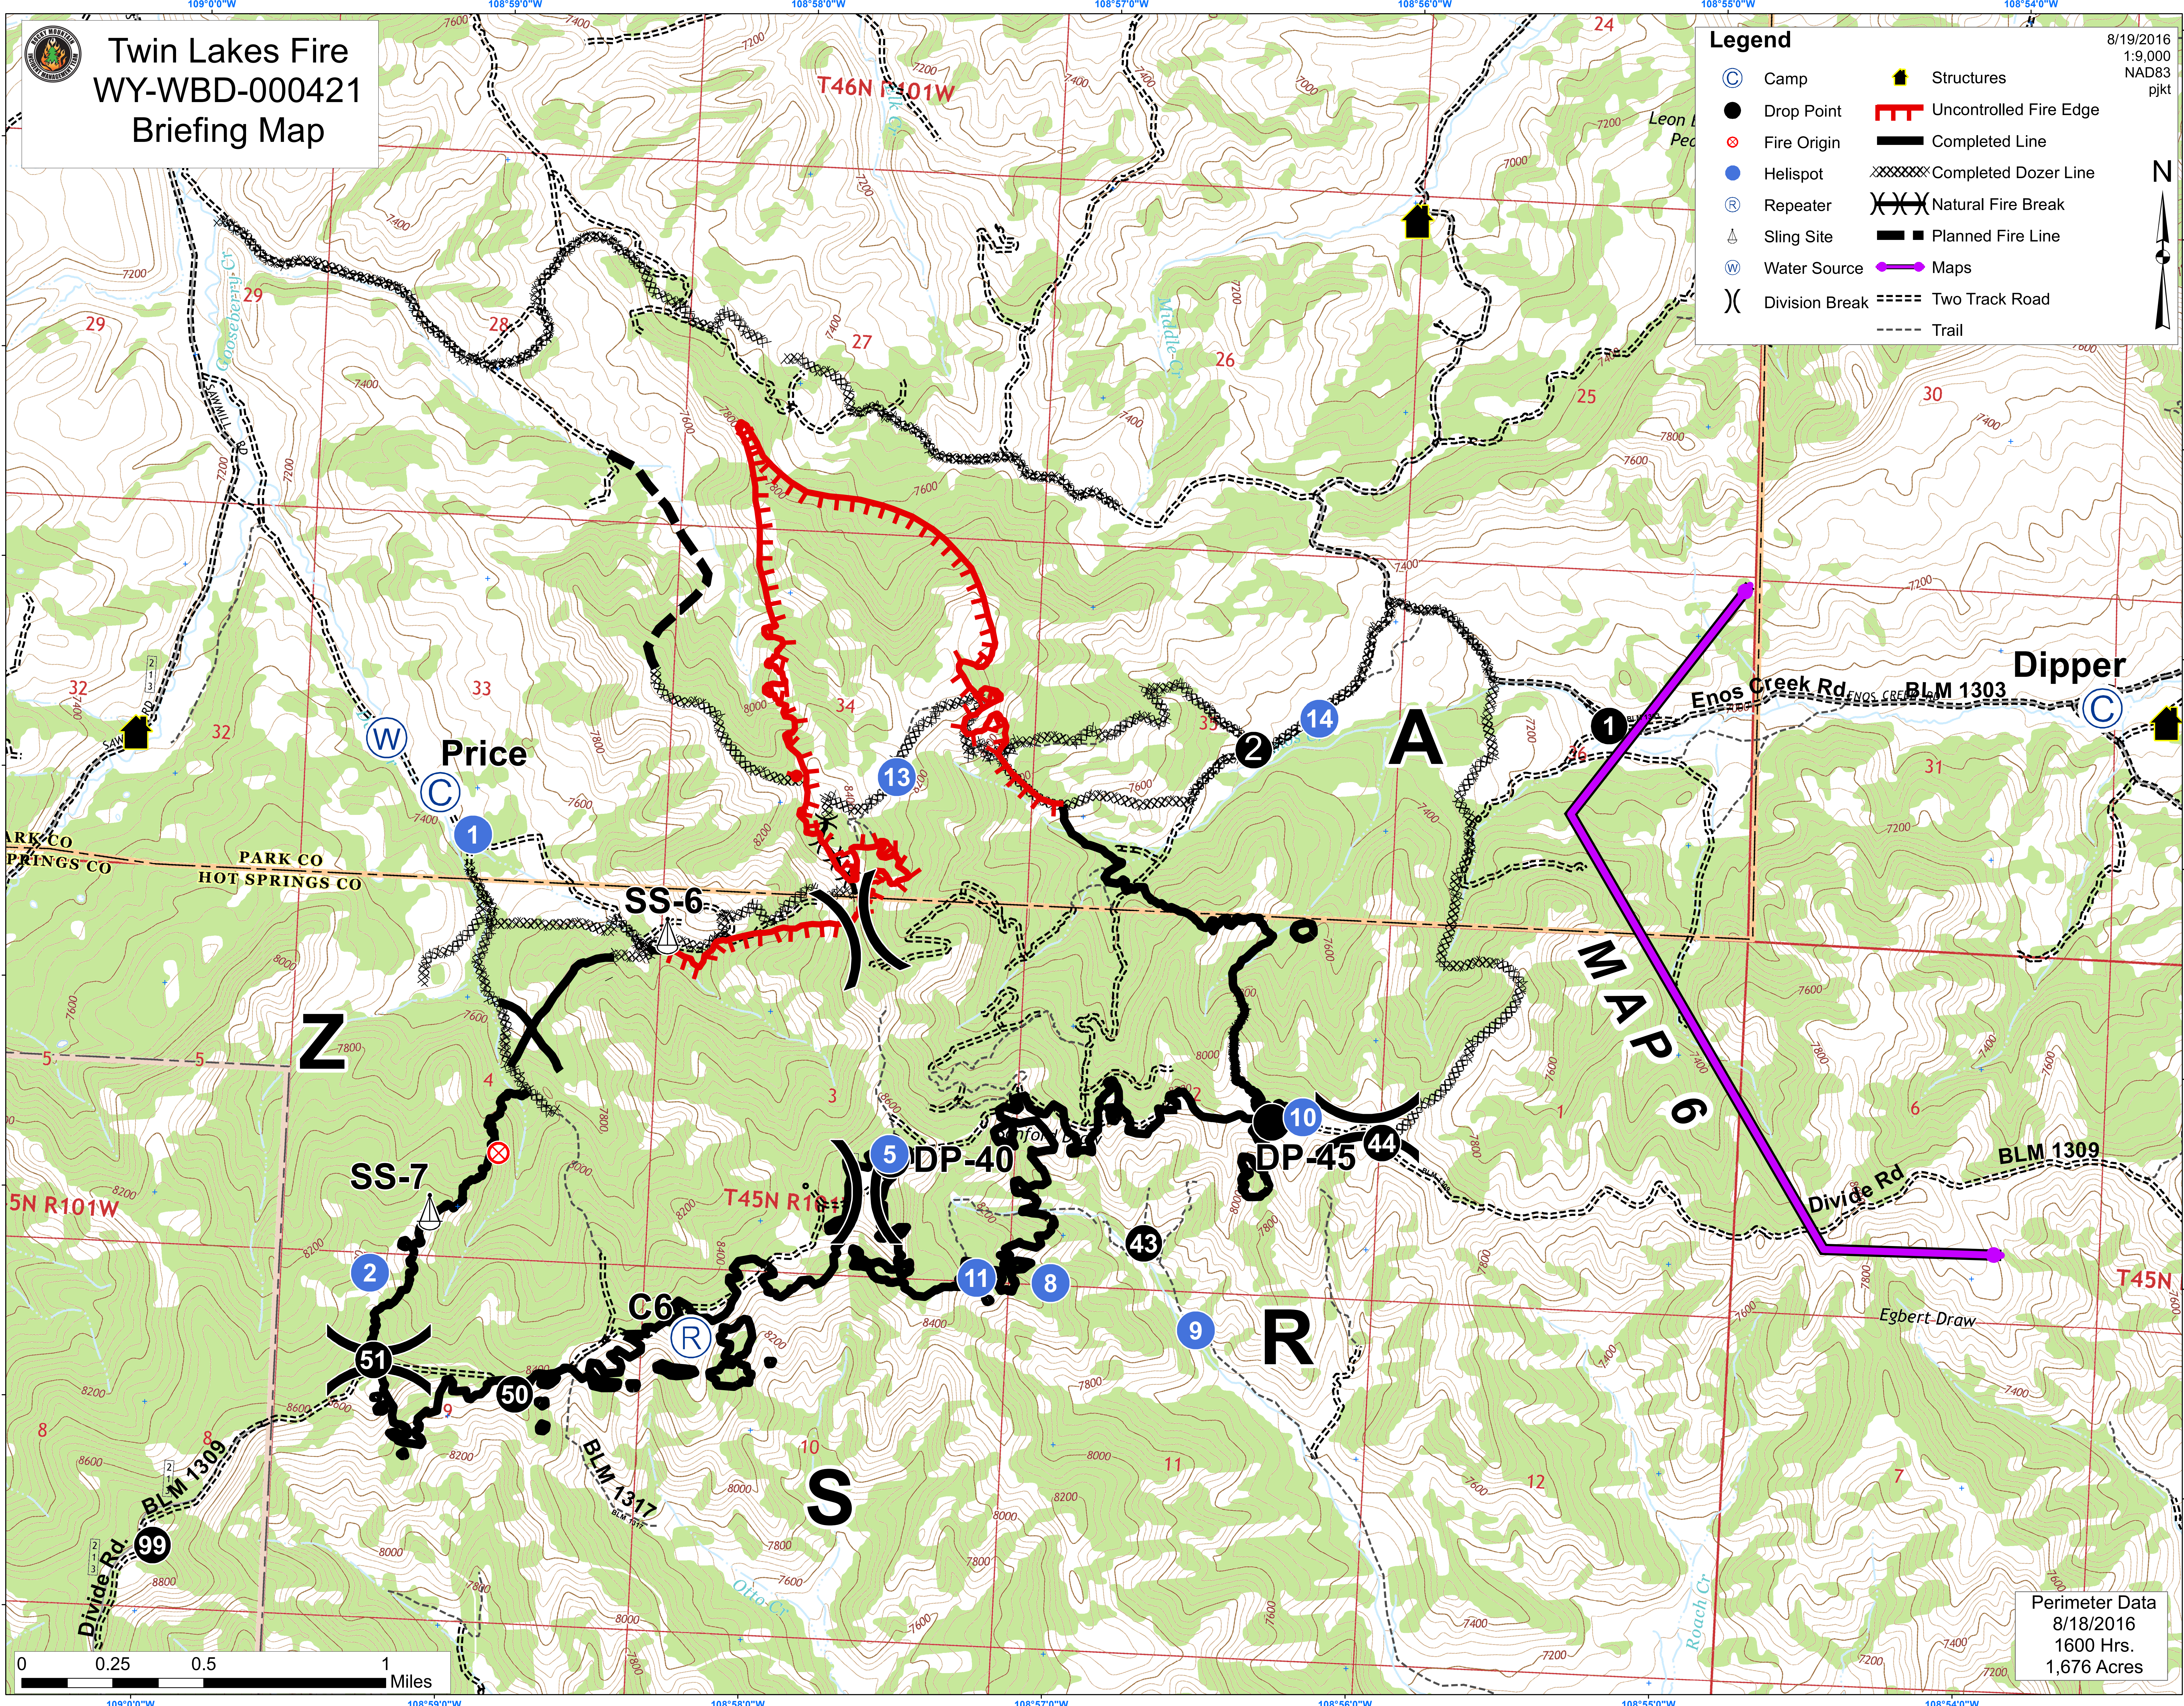

# Twin Lakes Fire WY-WBD-000421 Briefing Map

**Legend**

⊙	Camp	🏠	Structures
●	Drop Point	🔴	Uncontrolled Fire Edge
⊗	Fire Origin	—	Completed Line
⊙	Helispot	⊗	Completed Dozer Line
⊙	Repeater	⊗	Natural Fire Break
⊙	Sling Site	—	Planned Fire Line
⊙	Water Source	—	Maps
⊗	Division Break	---	Two Track Road
		---	Trail

8/19/2016  
1:9,000  
NAD83  
pjkt

Perimeter Data  
8/18/2016  
1600 Hrs.  
1,676 Acres