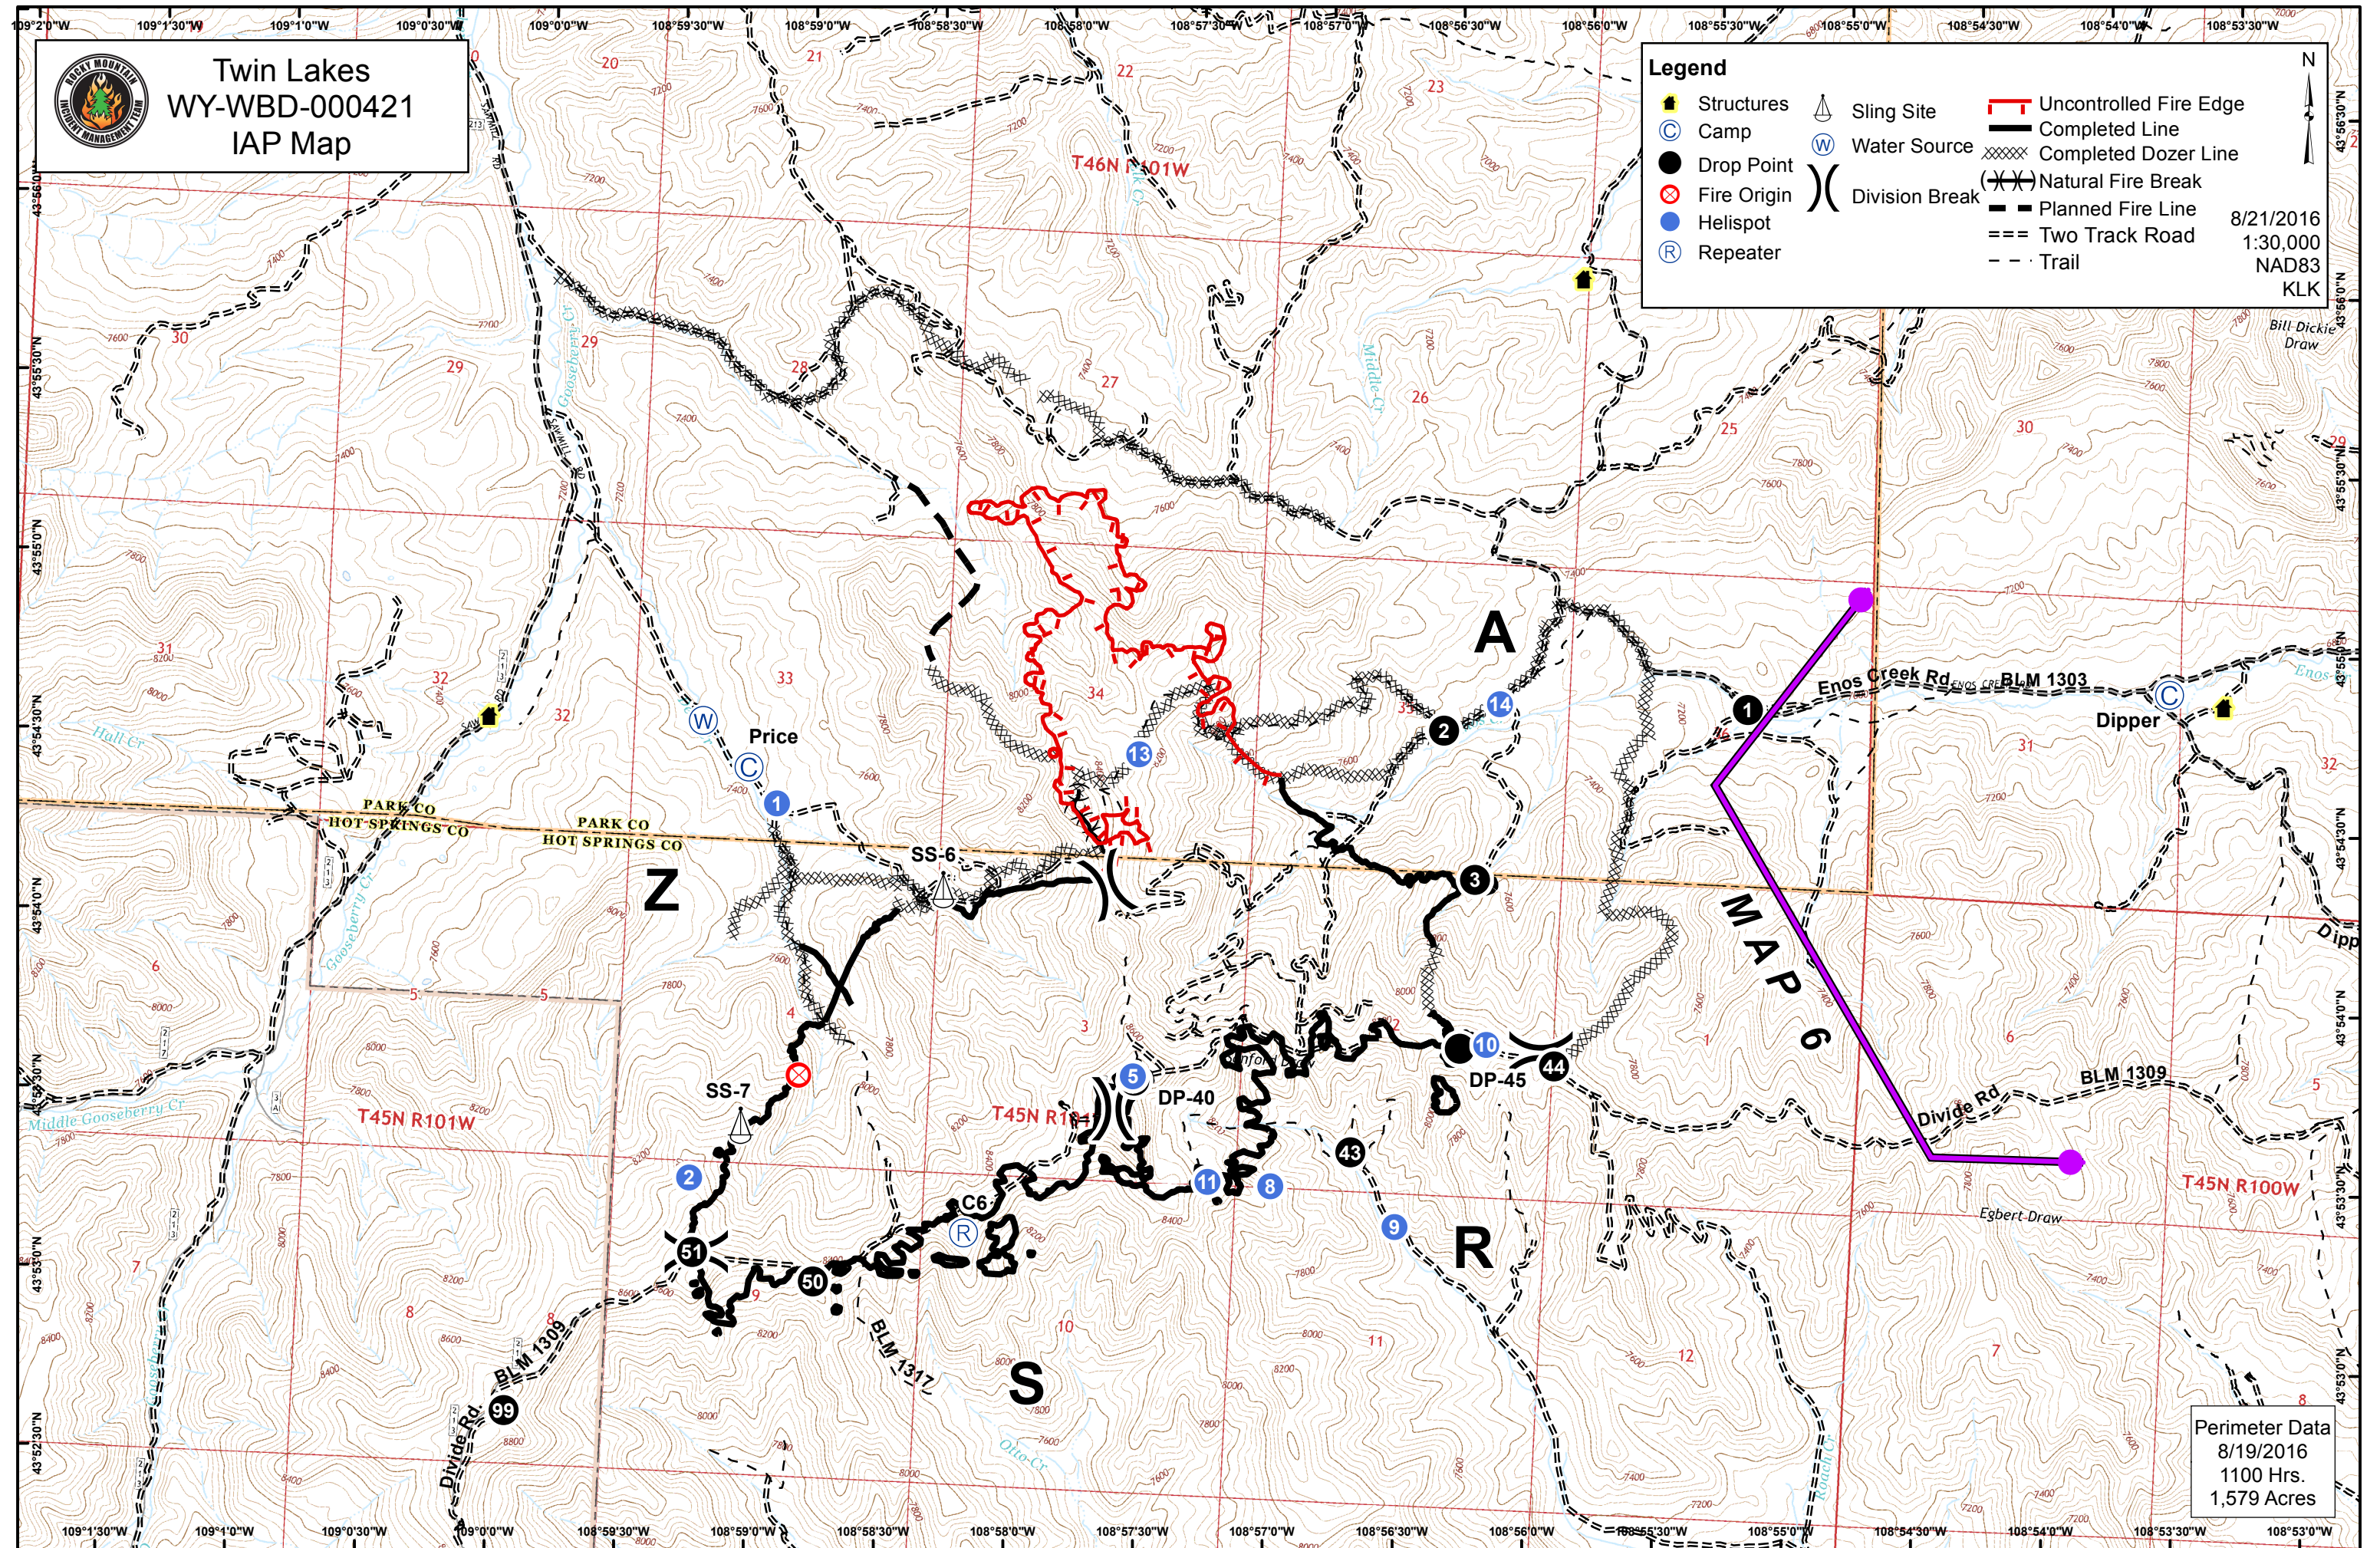

Twin Lakes
WY-WBD-000421
IAP Map

Legend

- | | | |
|-------------|--------------------|------------------------|
| Structures | Sling Site | Uncontrolled Fire Edge |
| Camp | Water Source | Completed Line |
| Drop Point | Division Break | Completed Dozer Line |
| Fire Origin | Natural Fire Break | Planned Fire Line |
| Helispot | Two Track Road | Trail |
| Repeater | | |

8/21/2016
 1:30,000
 NAD83
 KLK

Perimeter Data
 8/19/2016
 1100 Hrs.
 1,579 Acres