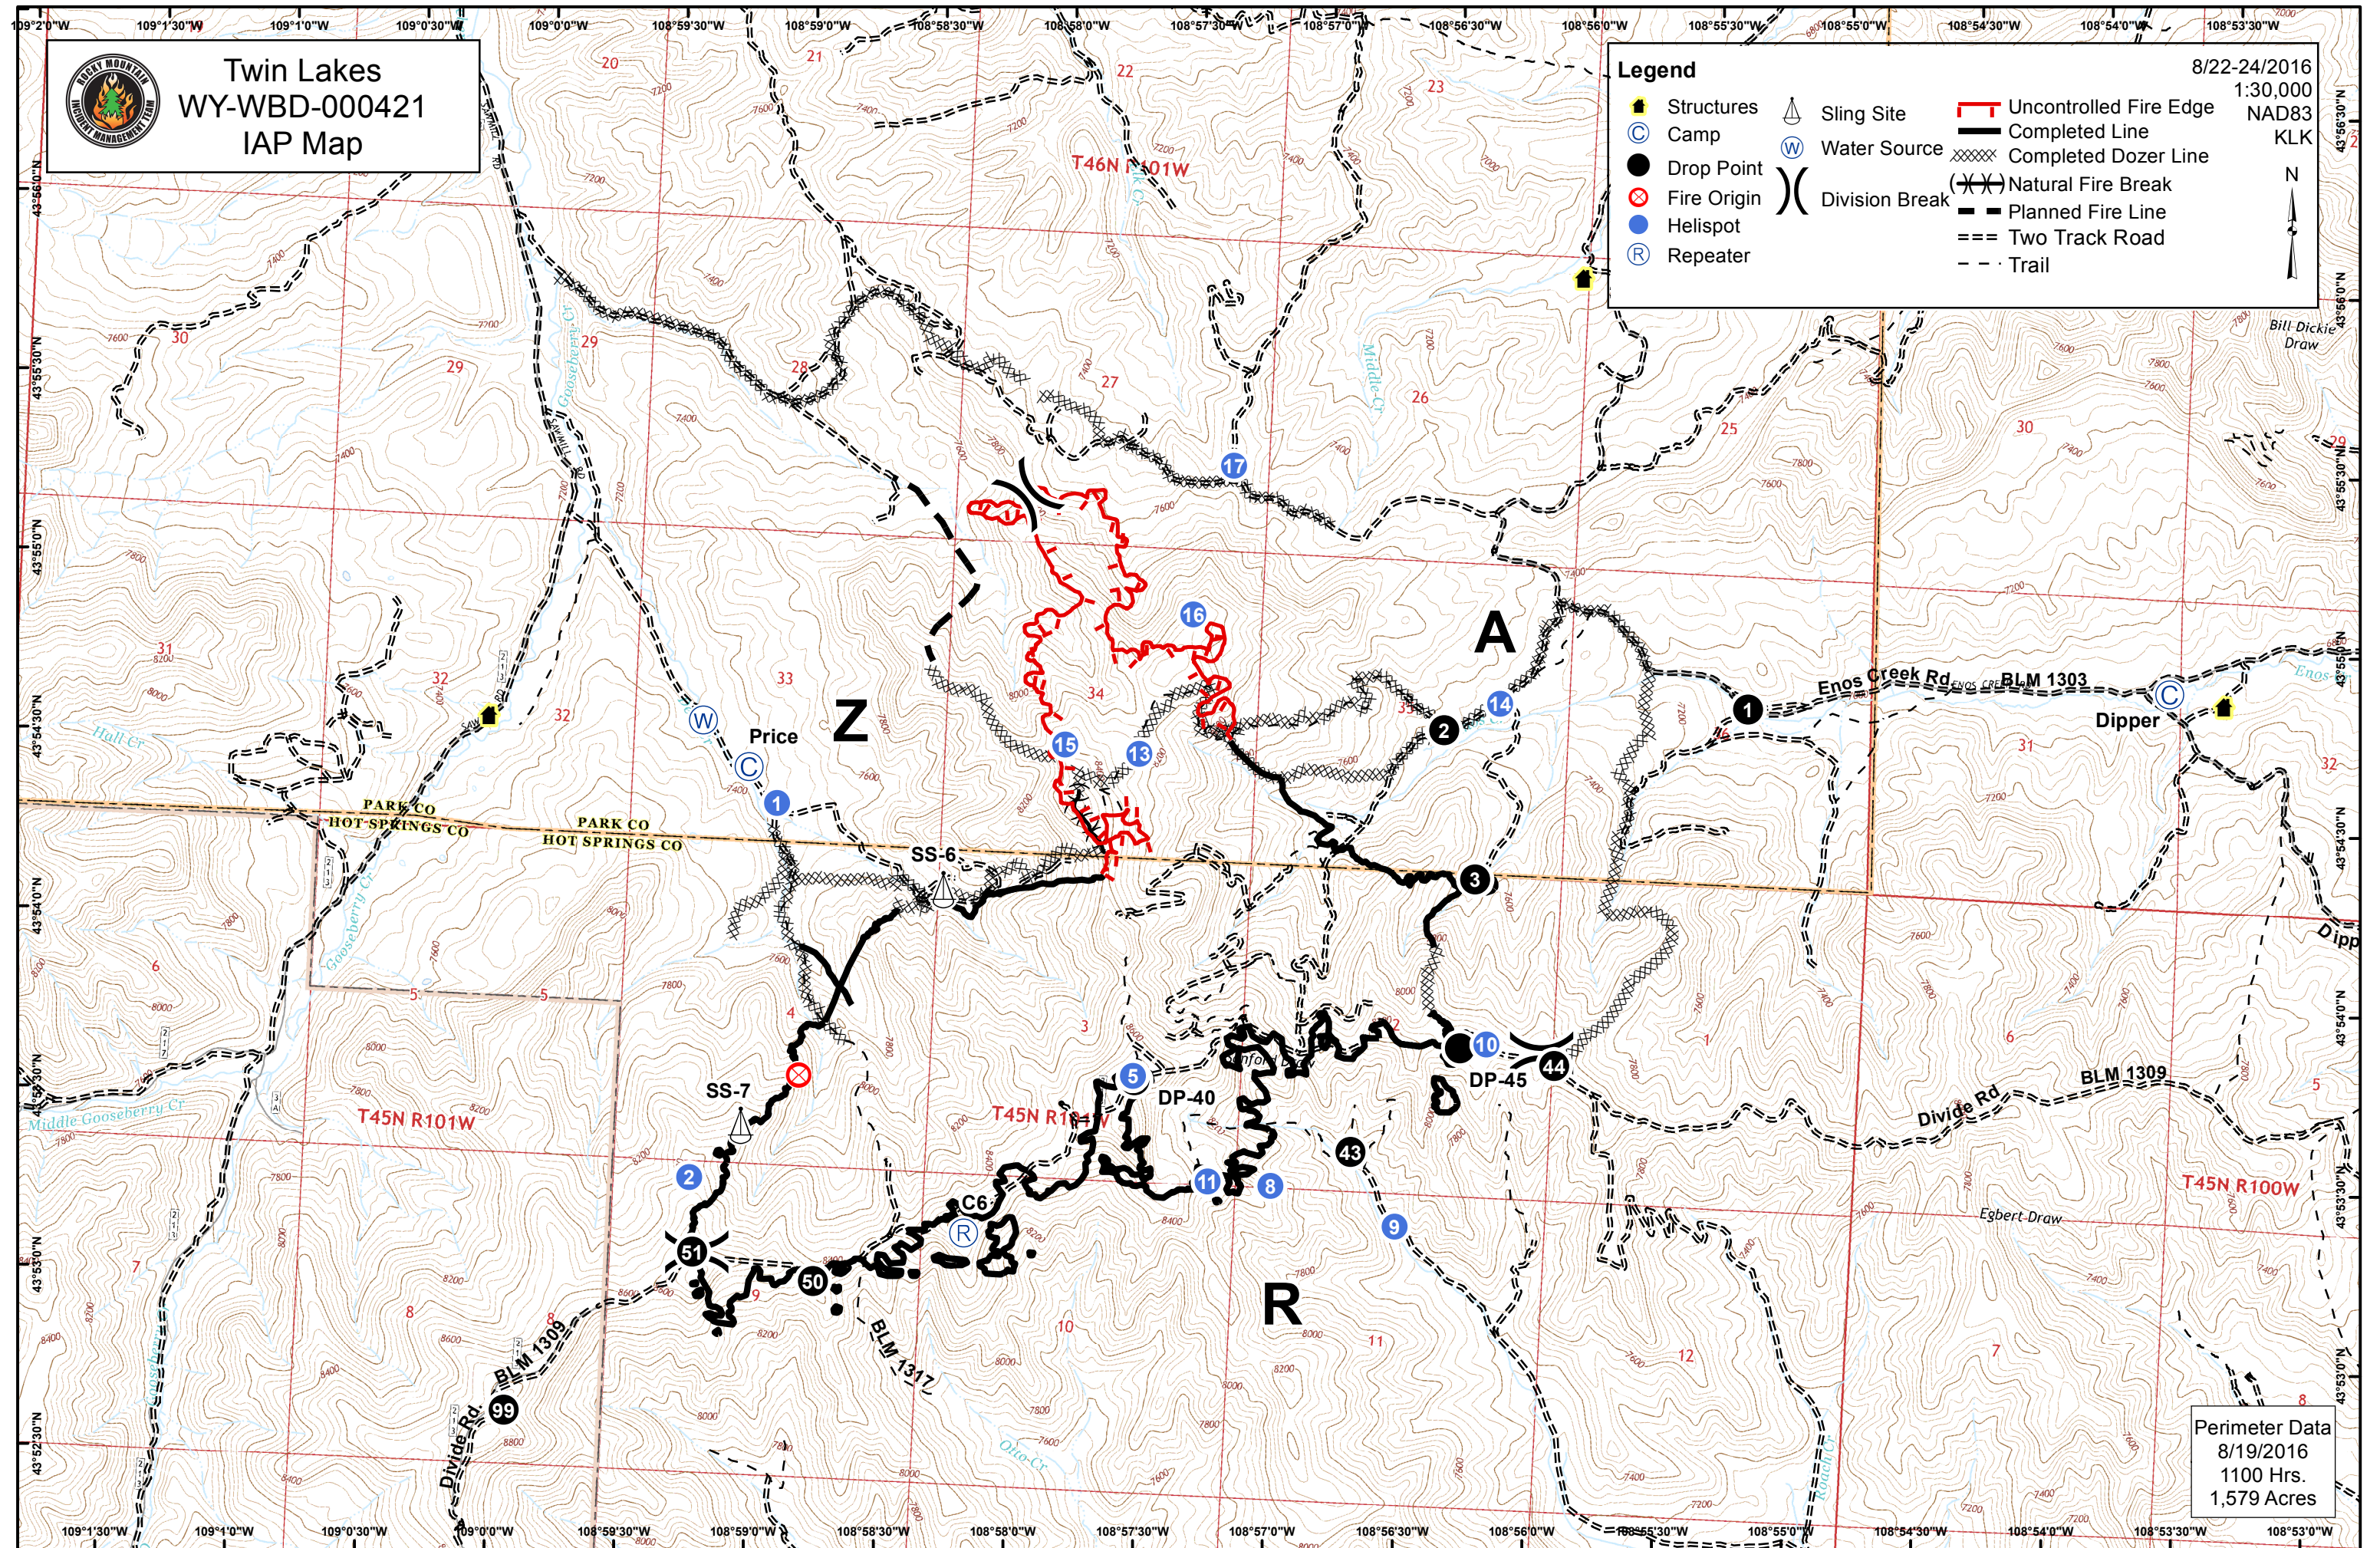

**Twin Lakes
WY-WBD-000421
IAP Map**

Legend

Structures	Sling Site	Uncontrolled Fire Edge
Camp	Water Source	Completed Line
Drop Point	Division Break	Completed Dozer Line
Fire Origin	Natural Fire Break	Planned Fire Line
Helispot	Two Track Road	Trail
Repeater		

8/22-24/2016
1:30,000
NAD83
KLLK

Perimeter Data
8/19/2016
1100 Hrs.
1,579 Acres