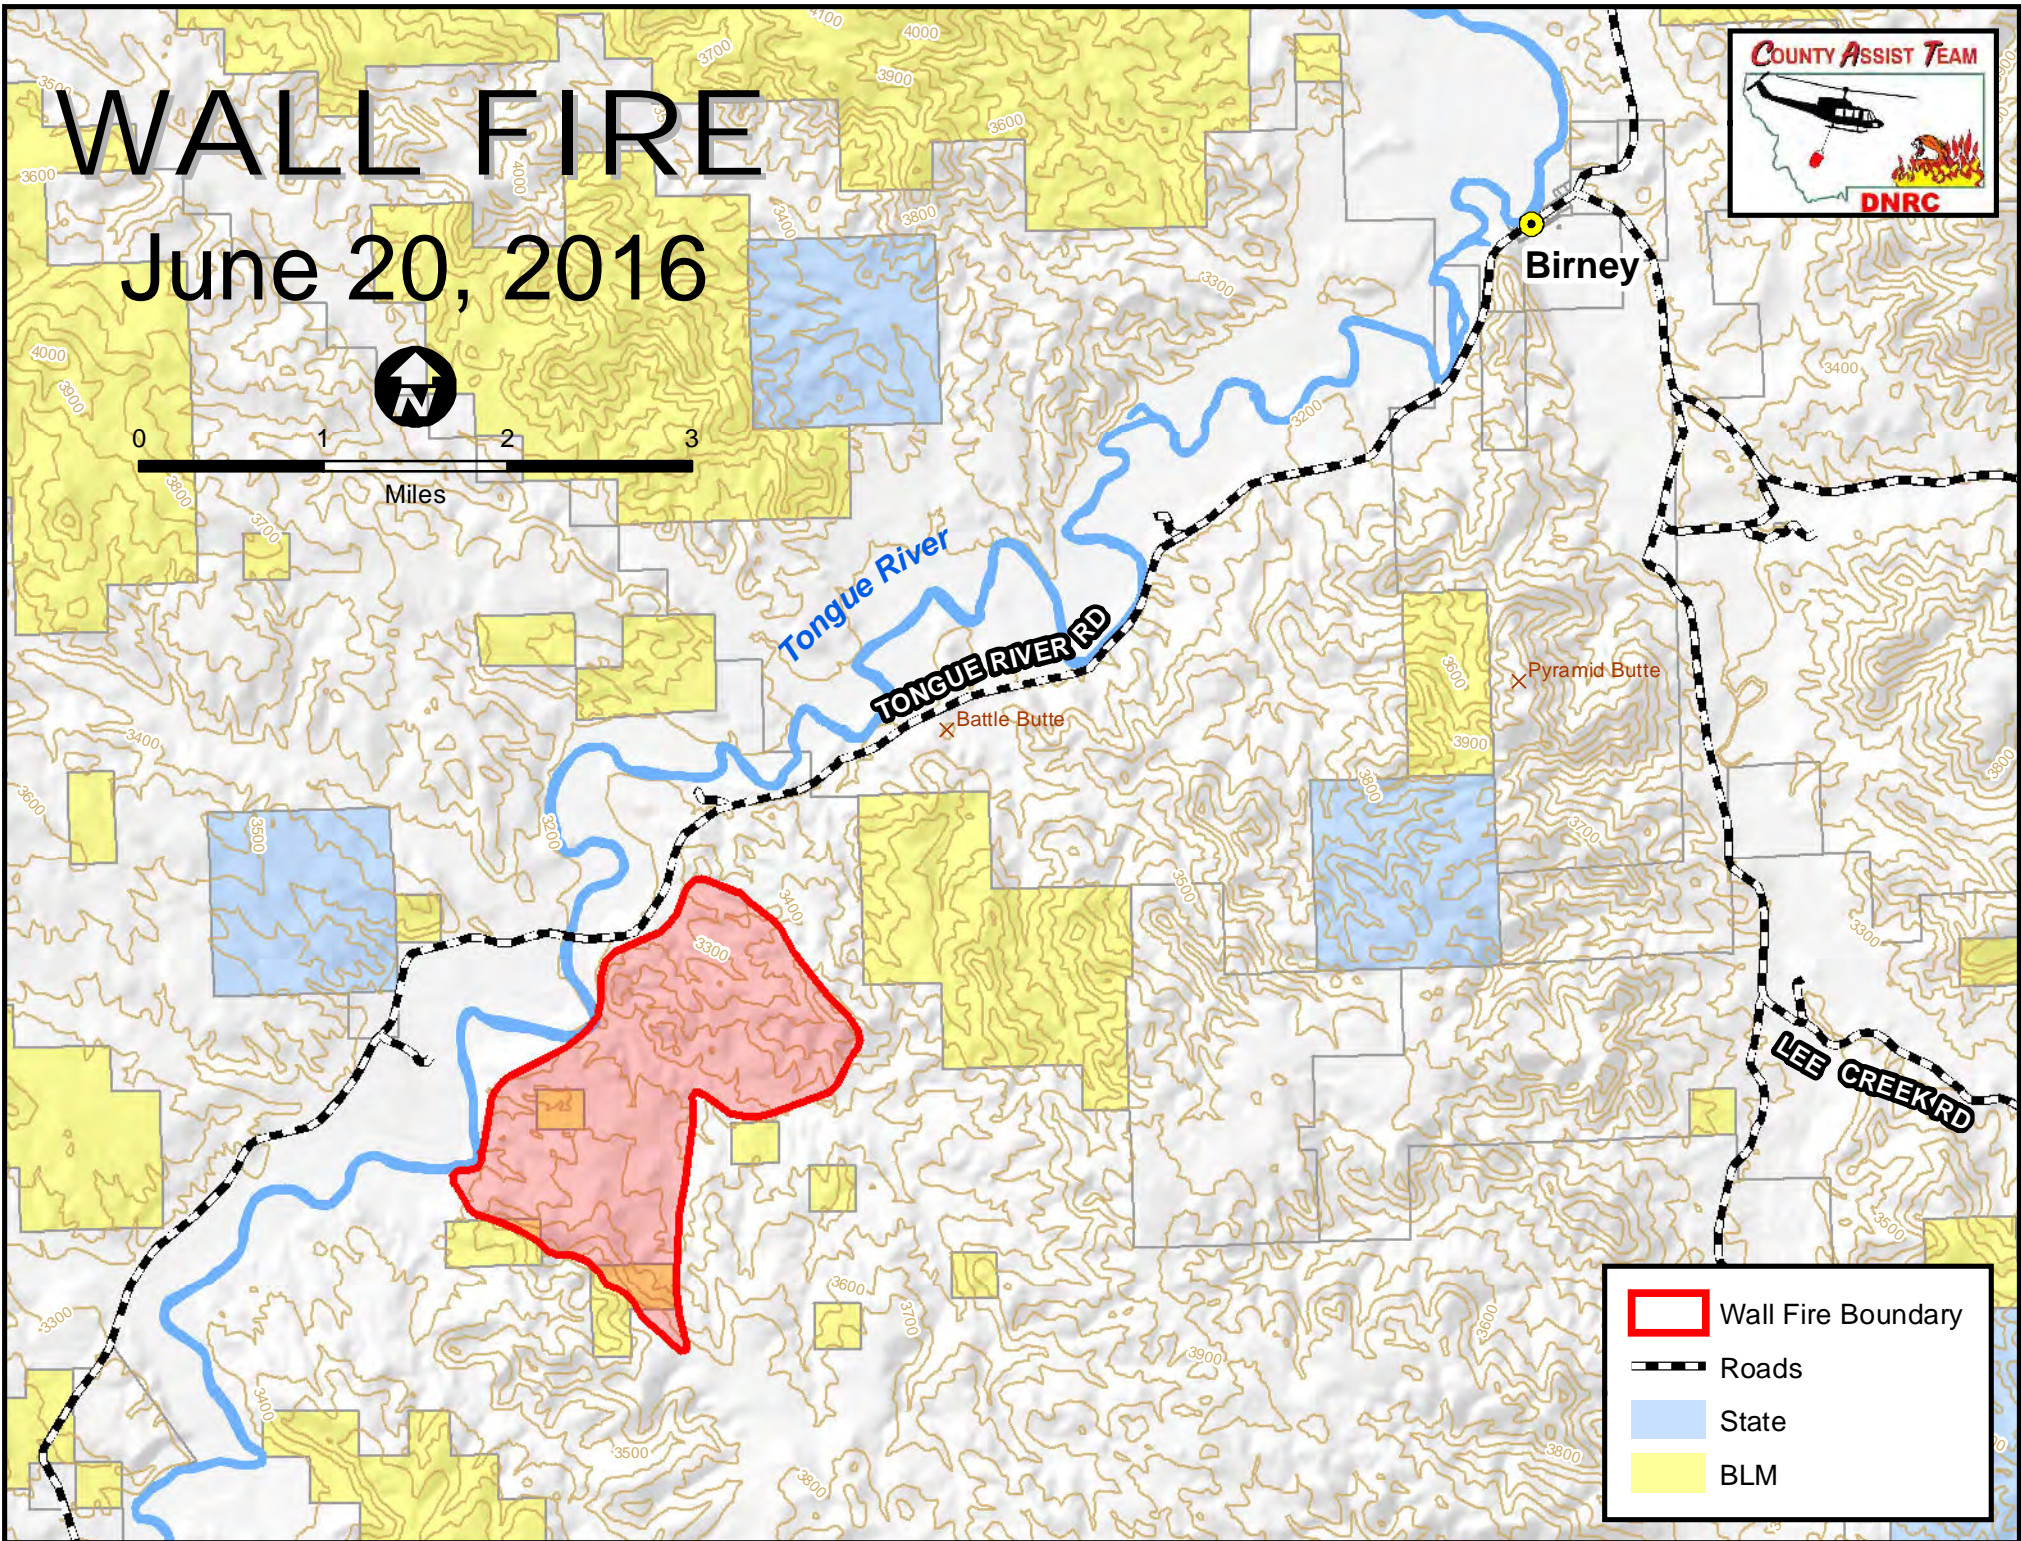

WALL FIRE

June 20, 2016

0 1 2 3

Miles

-  Wall Fire Boundary
-  Roads
-  State
-  BLM