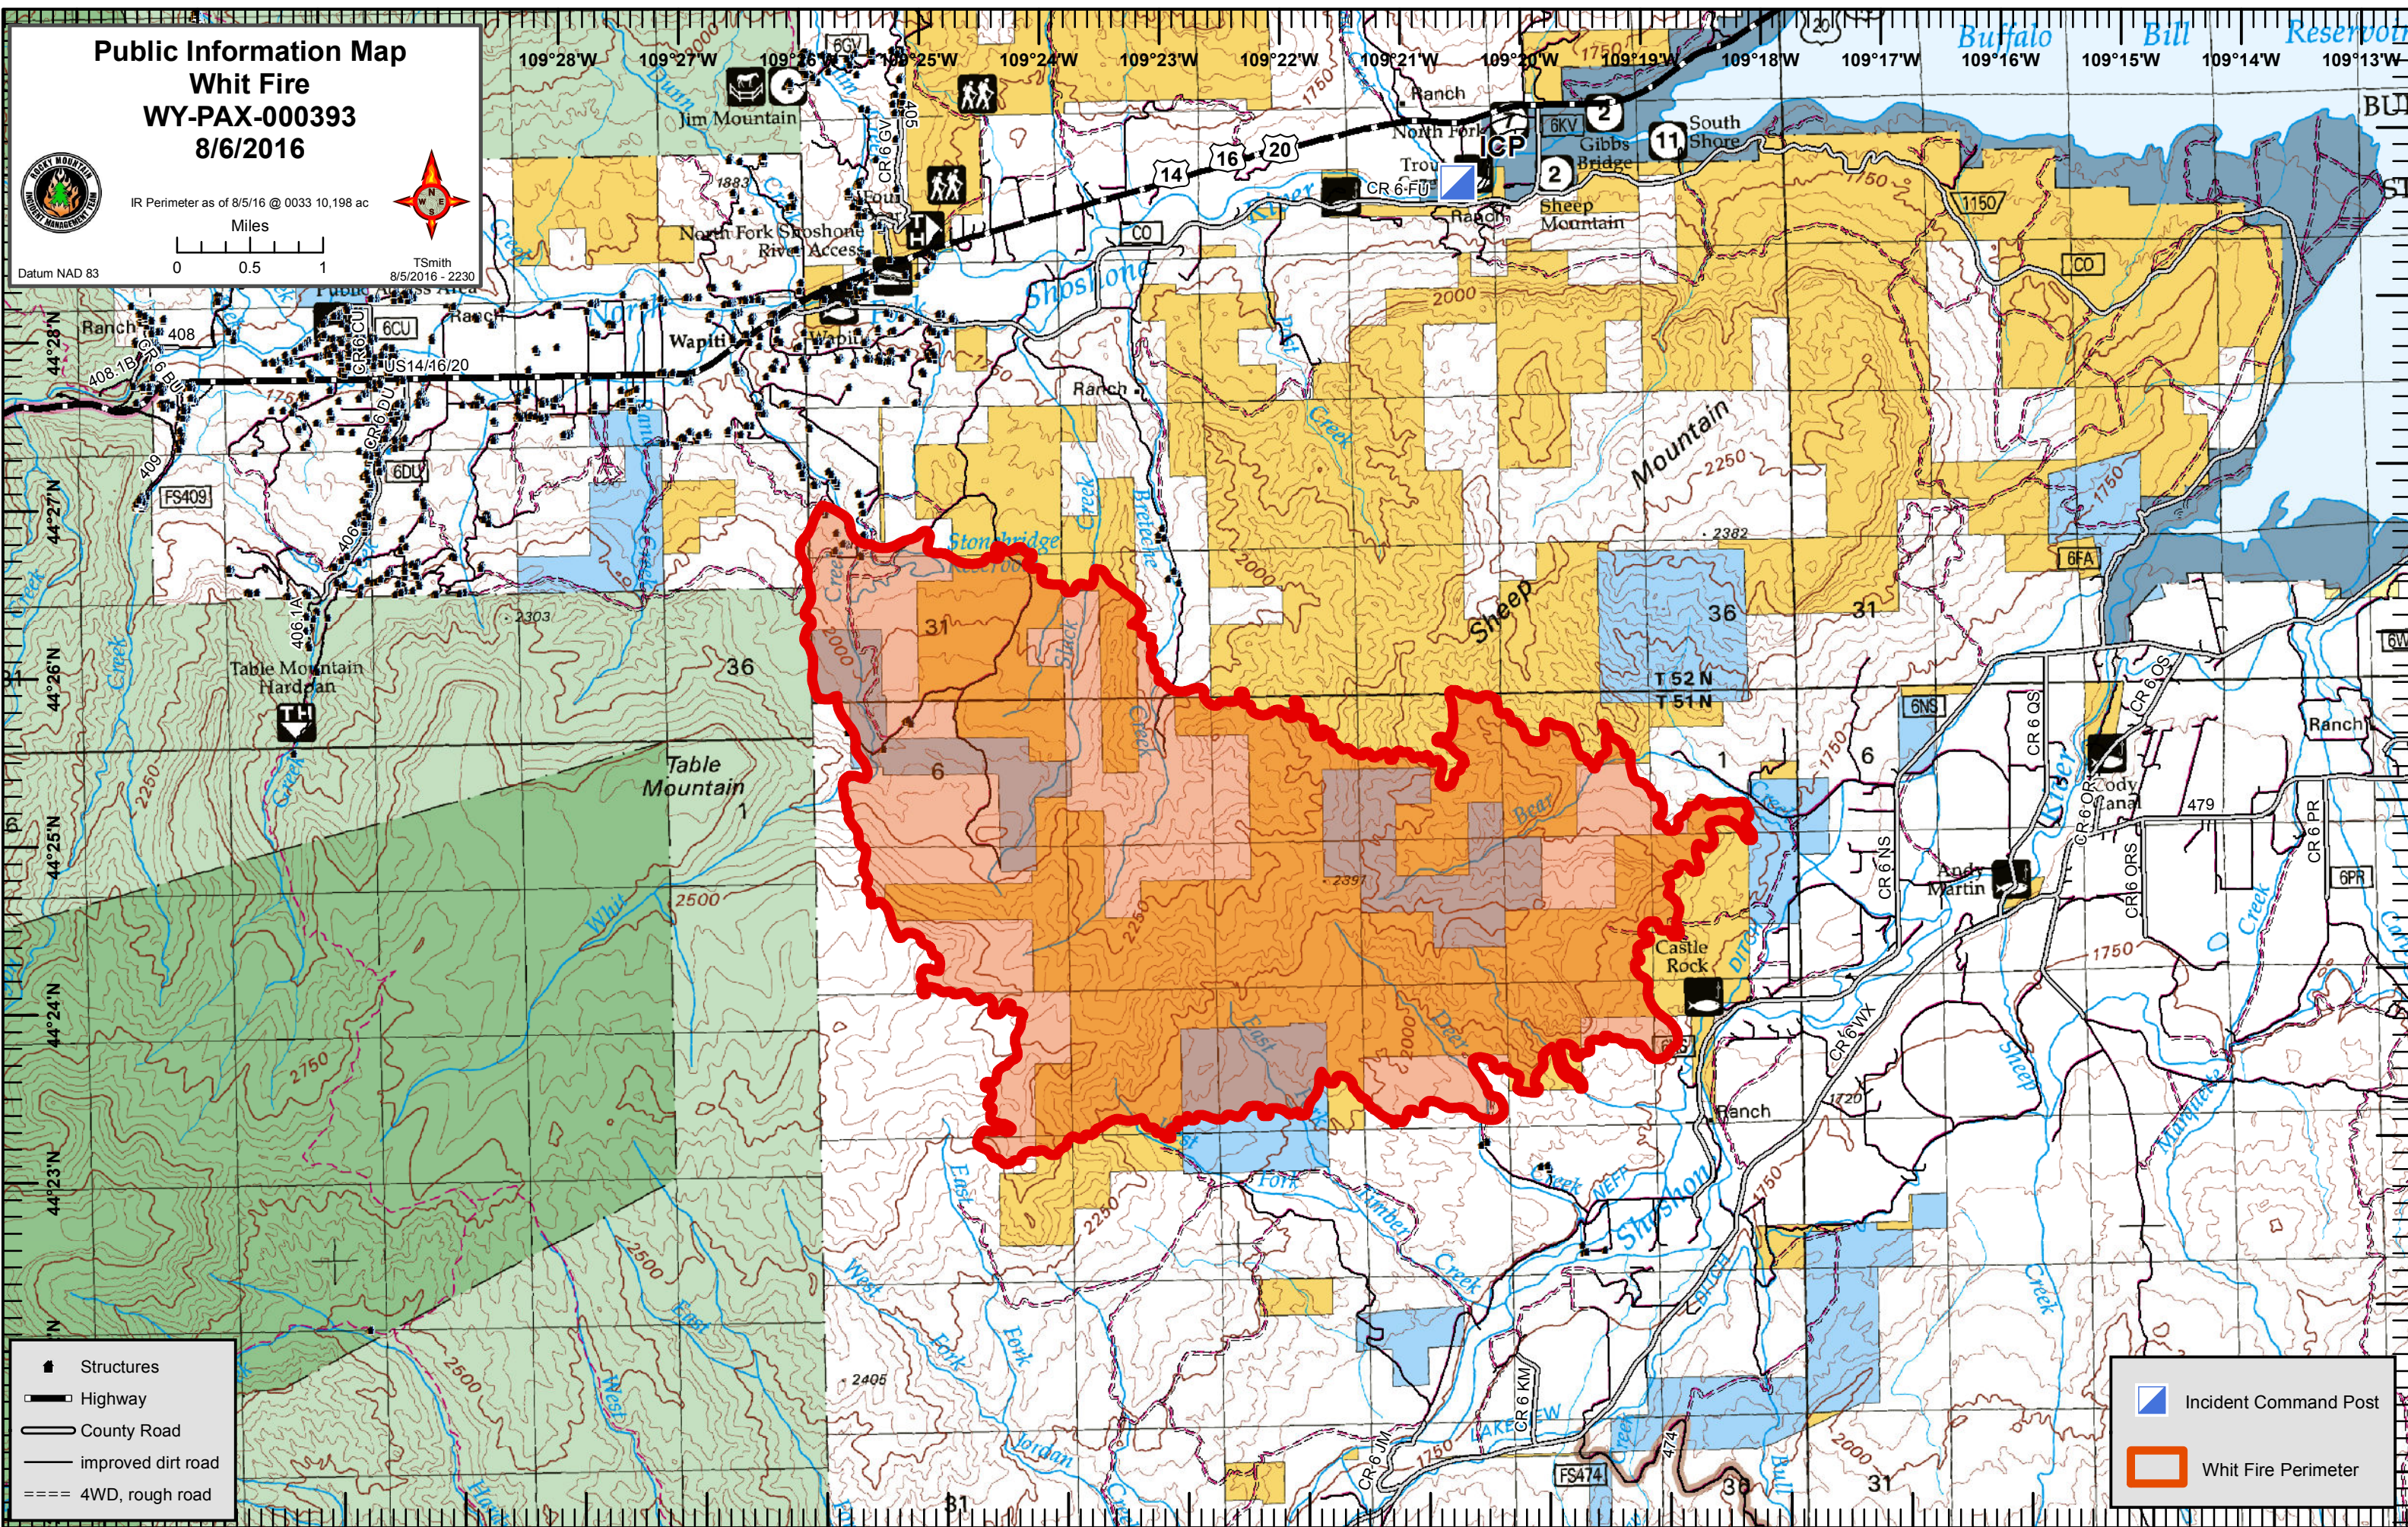

Public Information Map

Whit Fire

WY-PAX-000393

8/6/2016

IR Perimeter as of 8/5/16 @ 0033 10,198 ac

TSmith
8/5/2016 - 2230

Datum NAD 83

- Structures
- Highway
- County Road
- improved dirt road
- 4WD, rough road

- Incident Command Post
- Whit Fire Perimeter