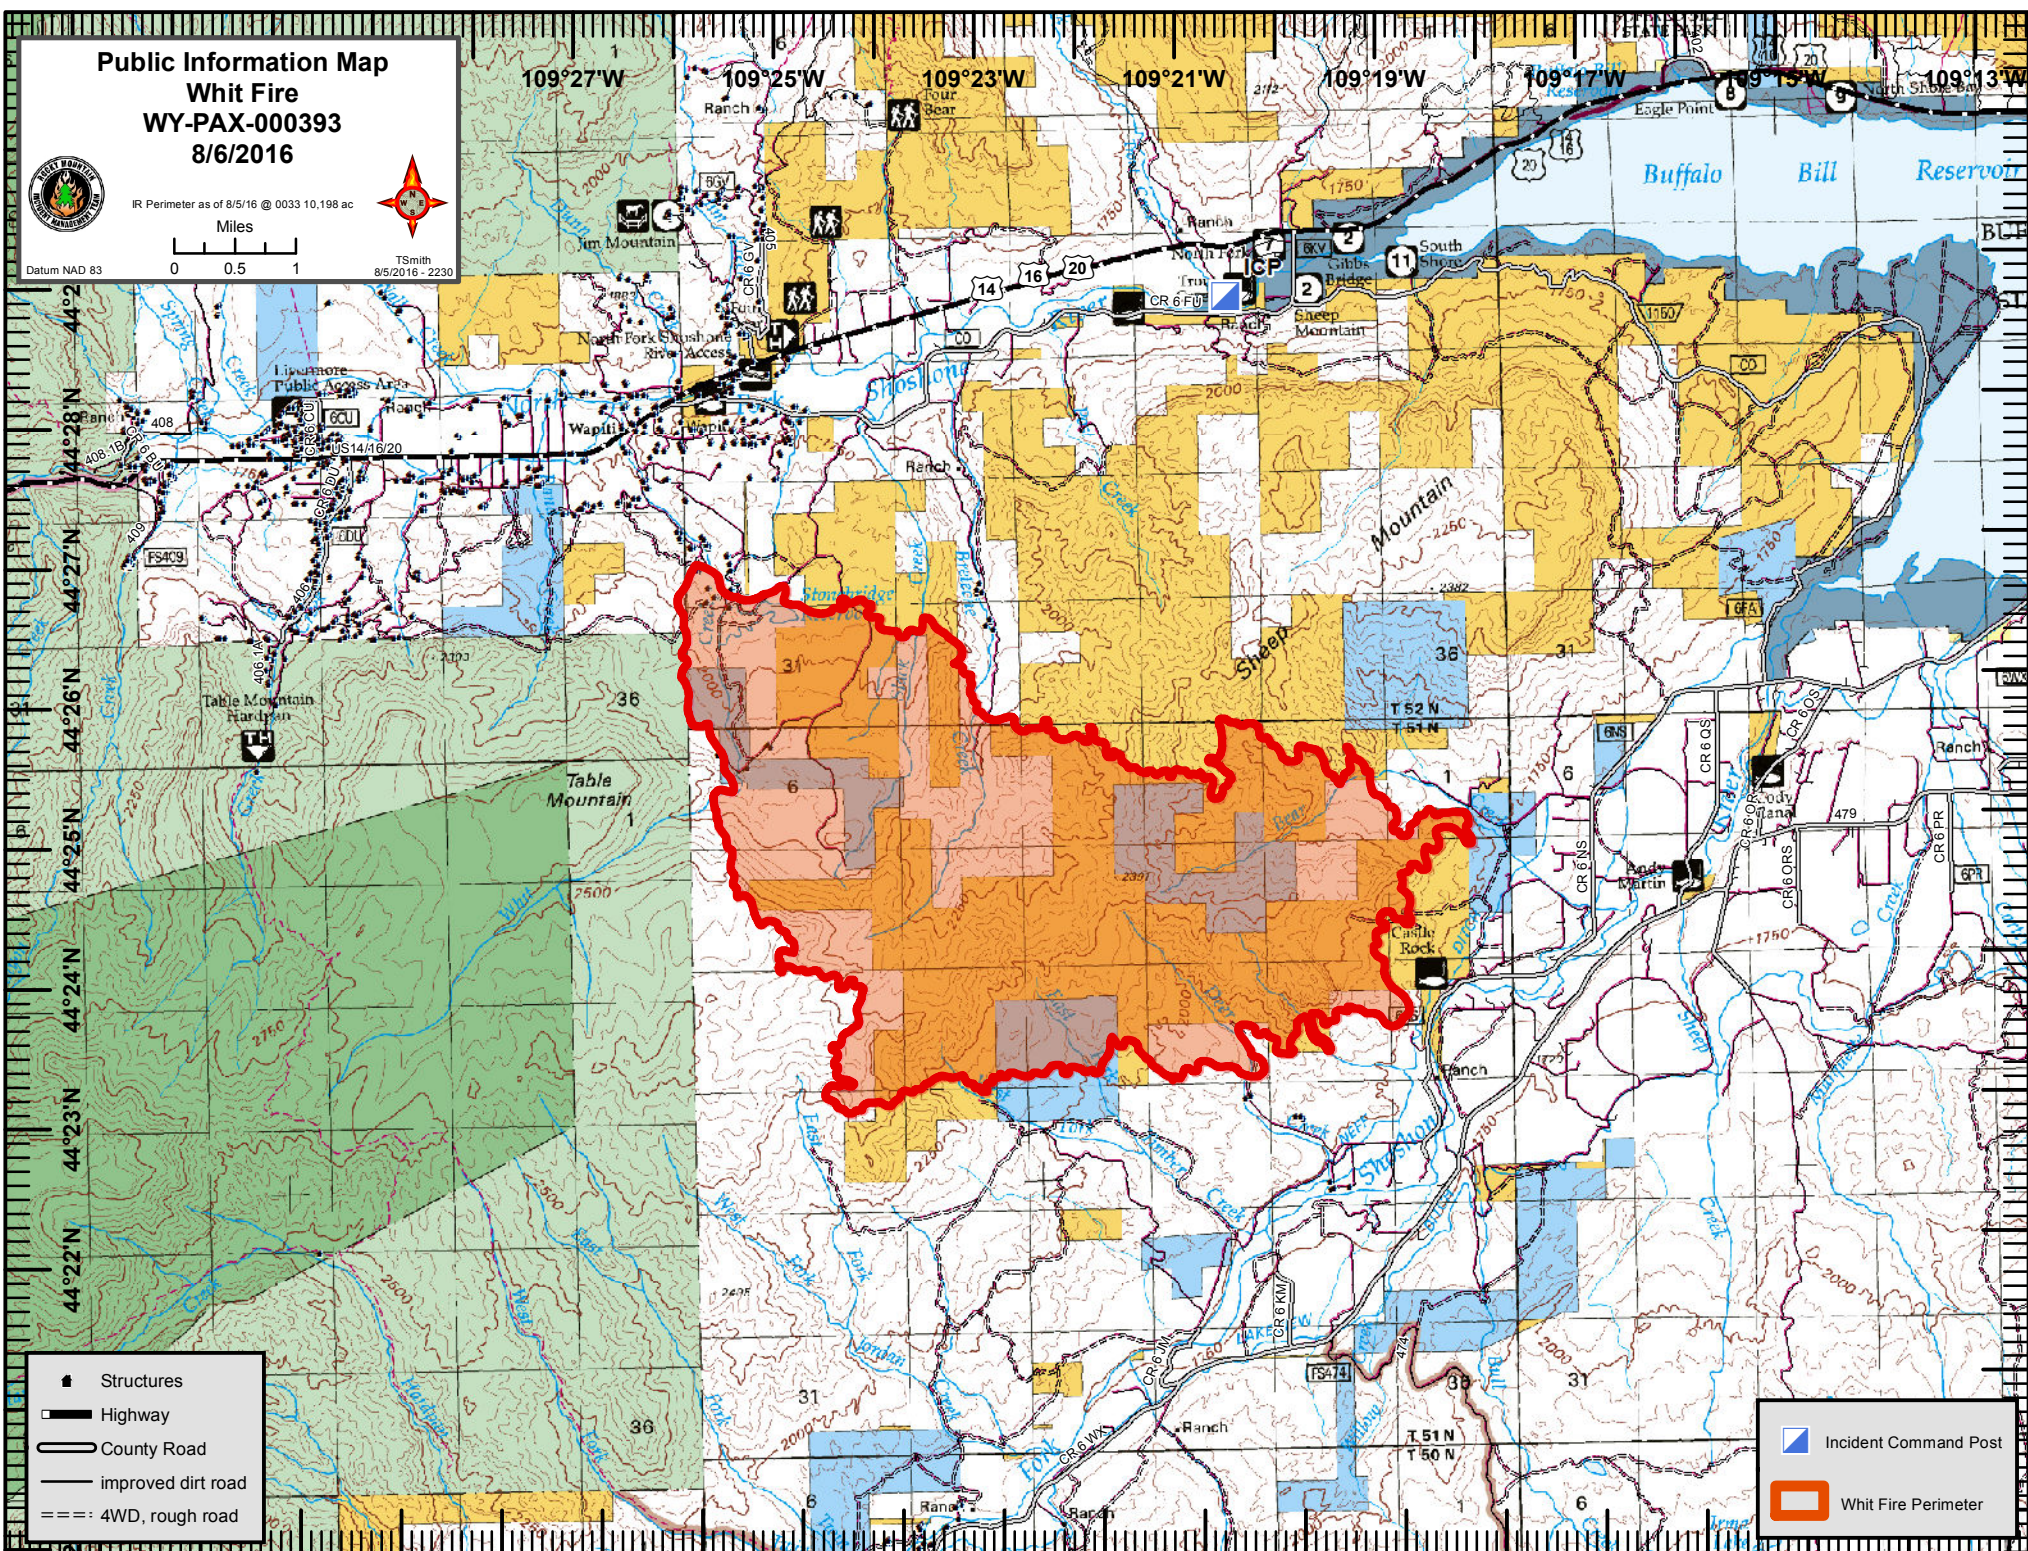

Public Information Map
Whit Fire
WY-PAX-000393
8/6/2016

IR Perimeter as of 8/5/16 @ 0033 10,198 ac

Datum NAD 83
 TSMITH 8/5/2016 - 2230

- Structures
- Highway
- County Road
- improved dirt road
- 4WD, rough road

- Incident Command Post
- Whit Fire Perimeter