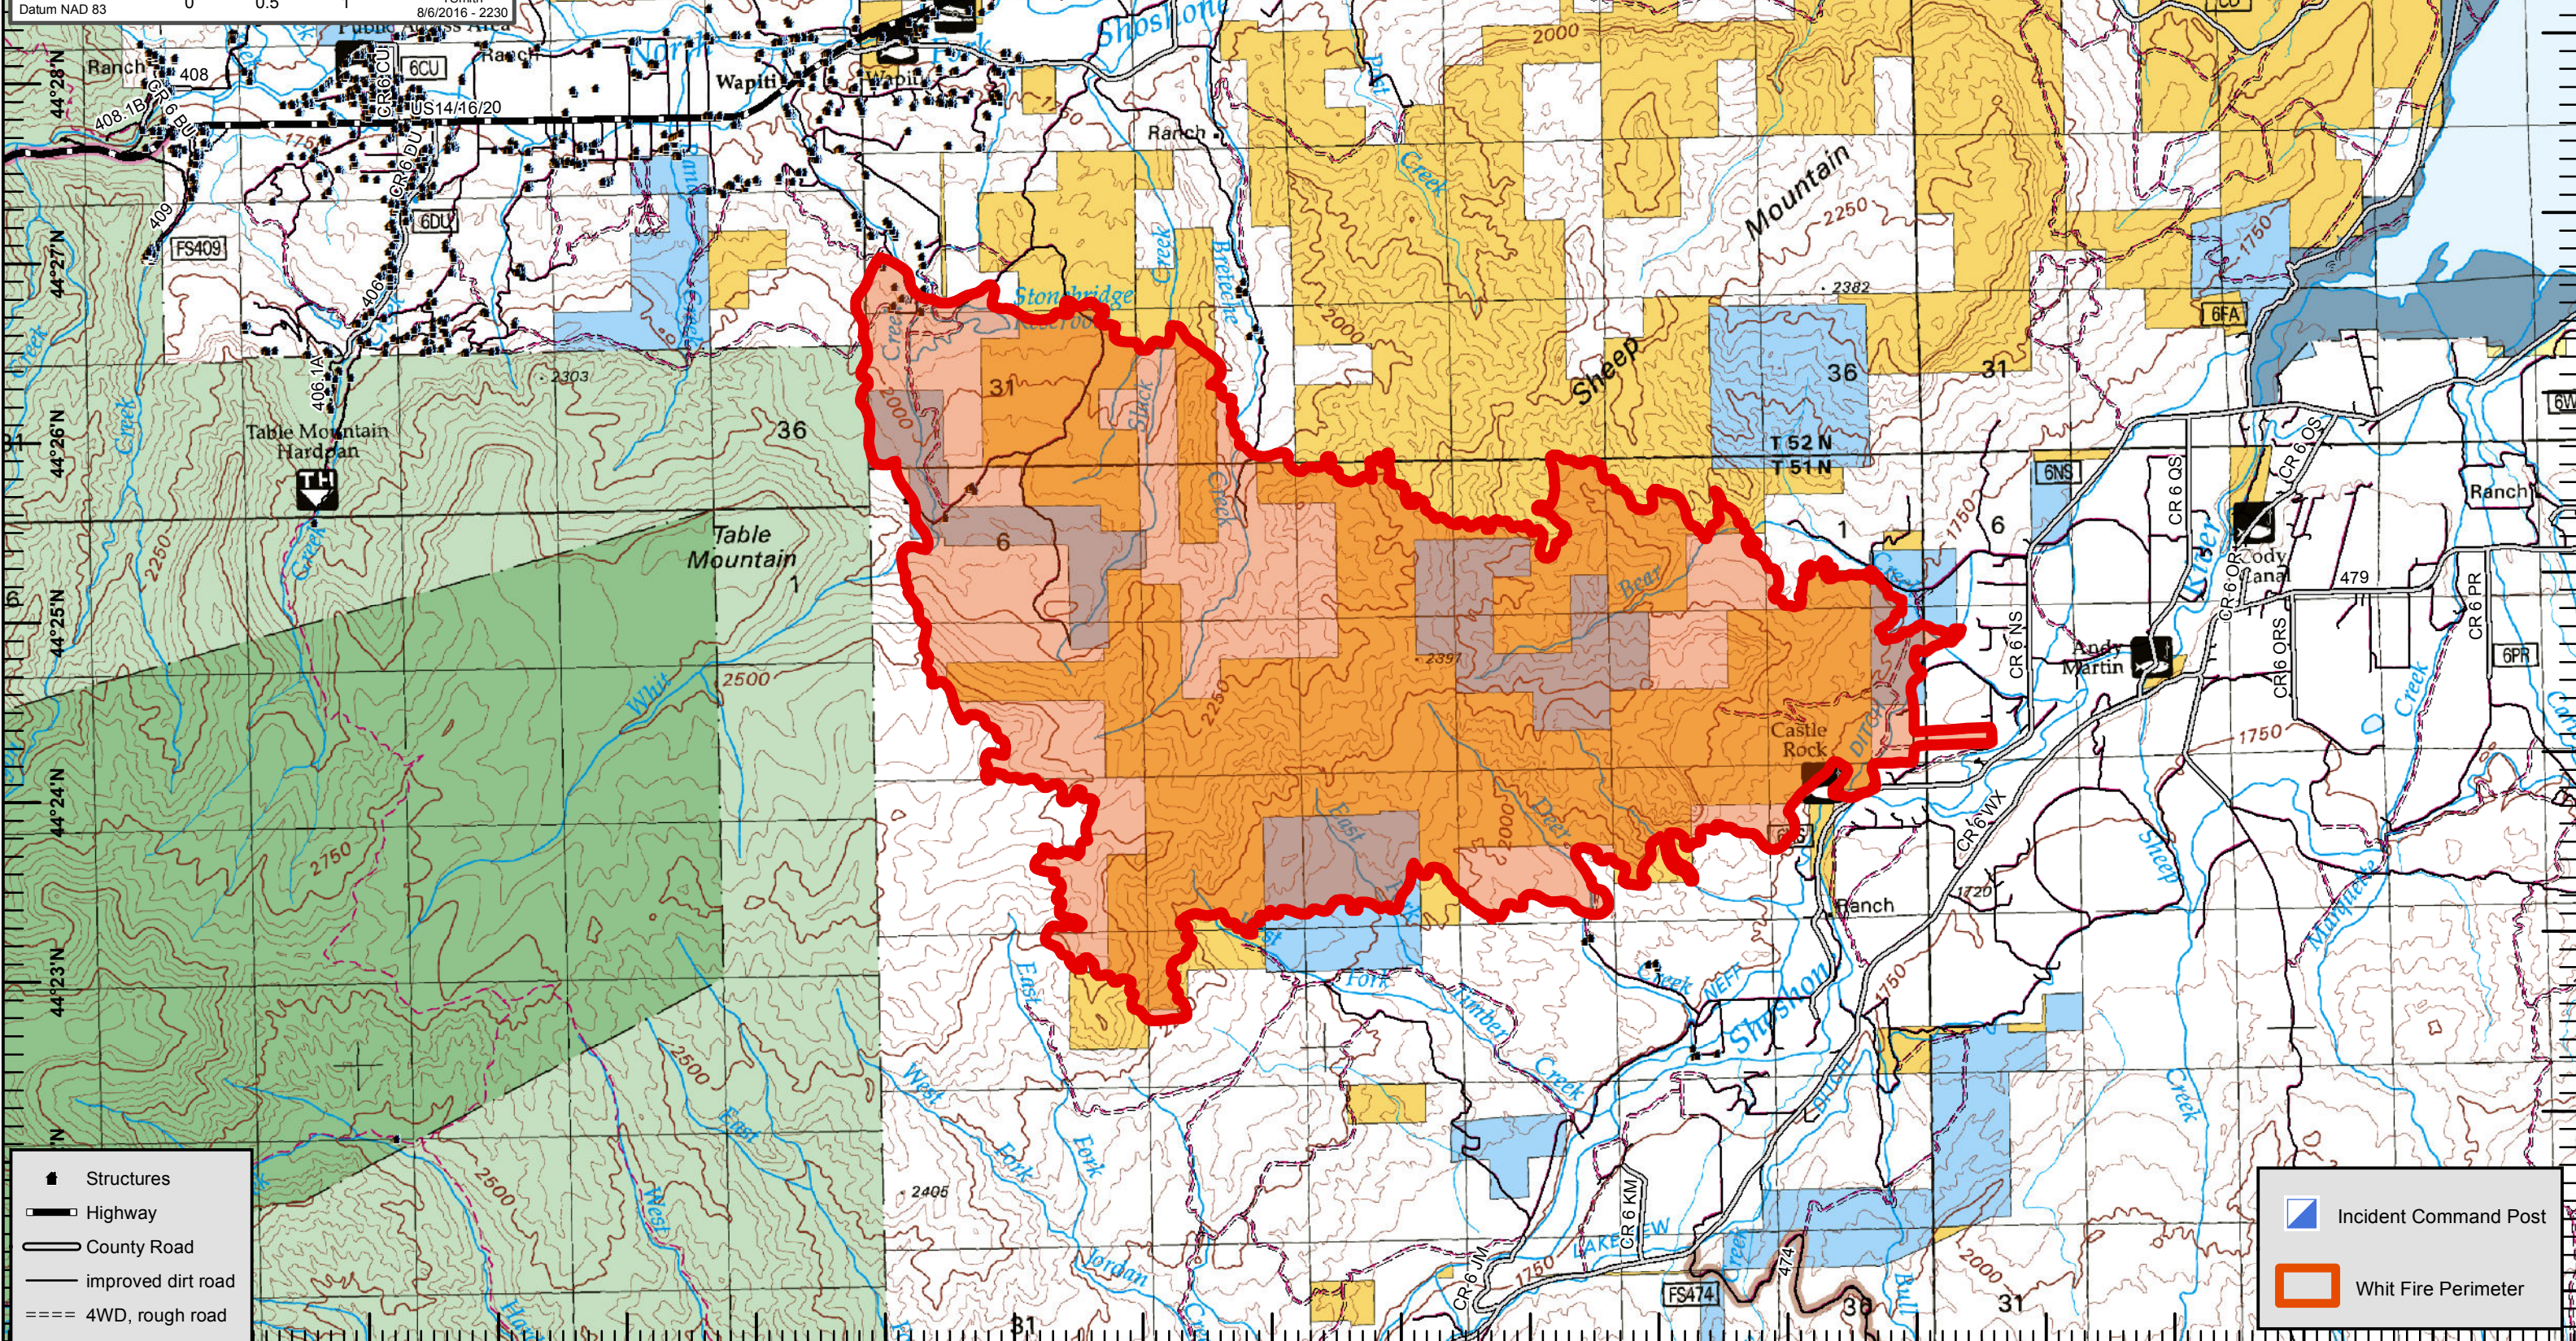

Public Information Map

Whit Fire

WY-PAX-000393

8/7/2016

IR Perimeter as of 8/6/16 @ 0011 - 10,366 ac
Adjusted as of 8/6/16 @ 2030 - 11,032 ac

TSmith
8/6/2016 - 2230

- Structures
- Highway
- County Road
- improved dirt road
- 4WD, rough road

- Incident Command Post
- Whit Fire Perimeter